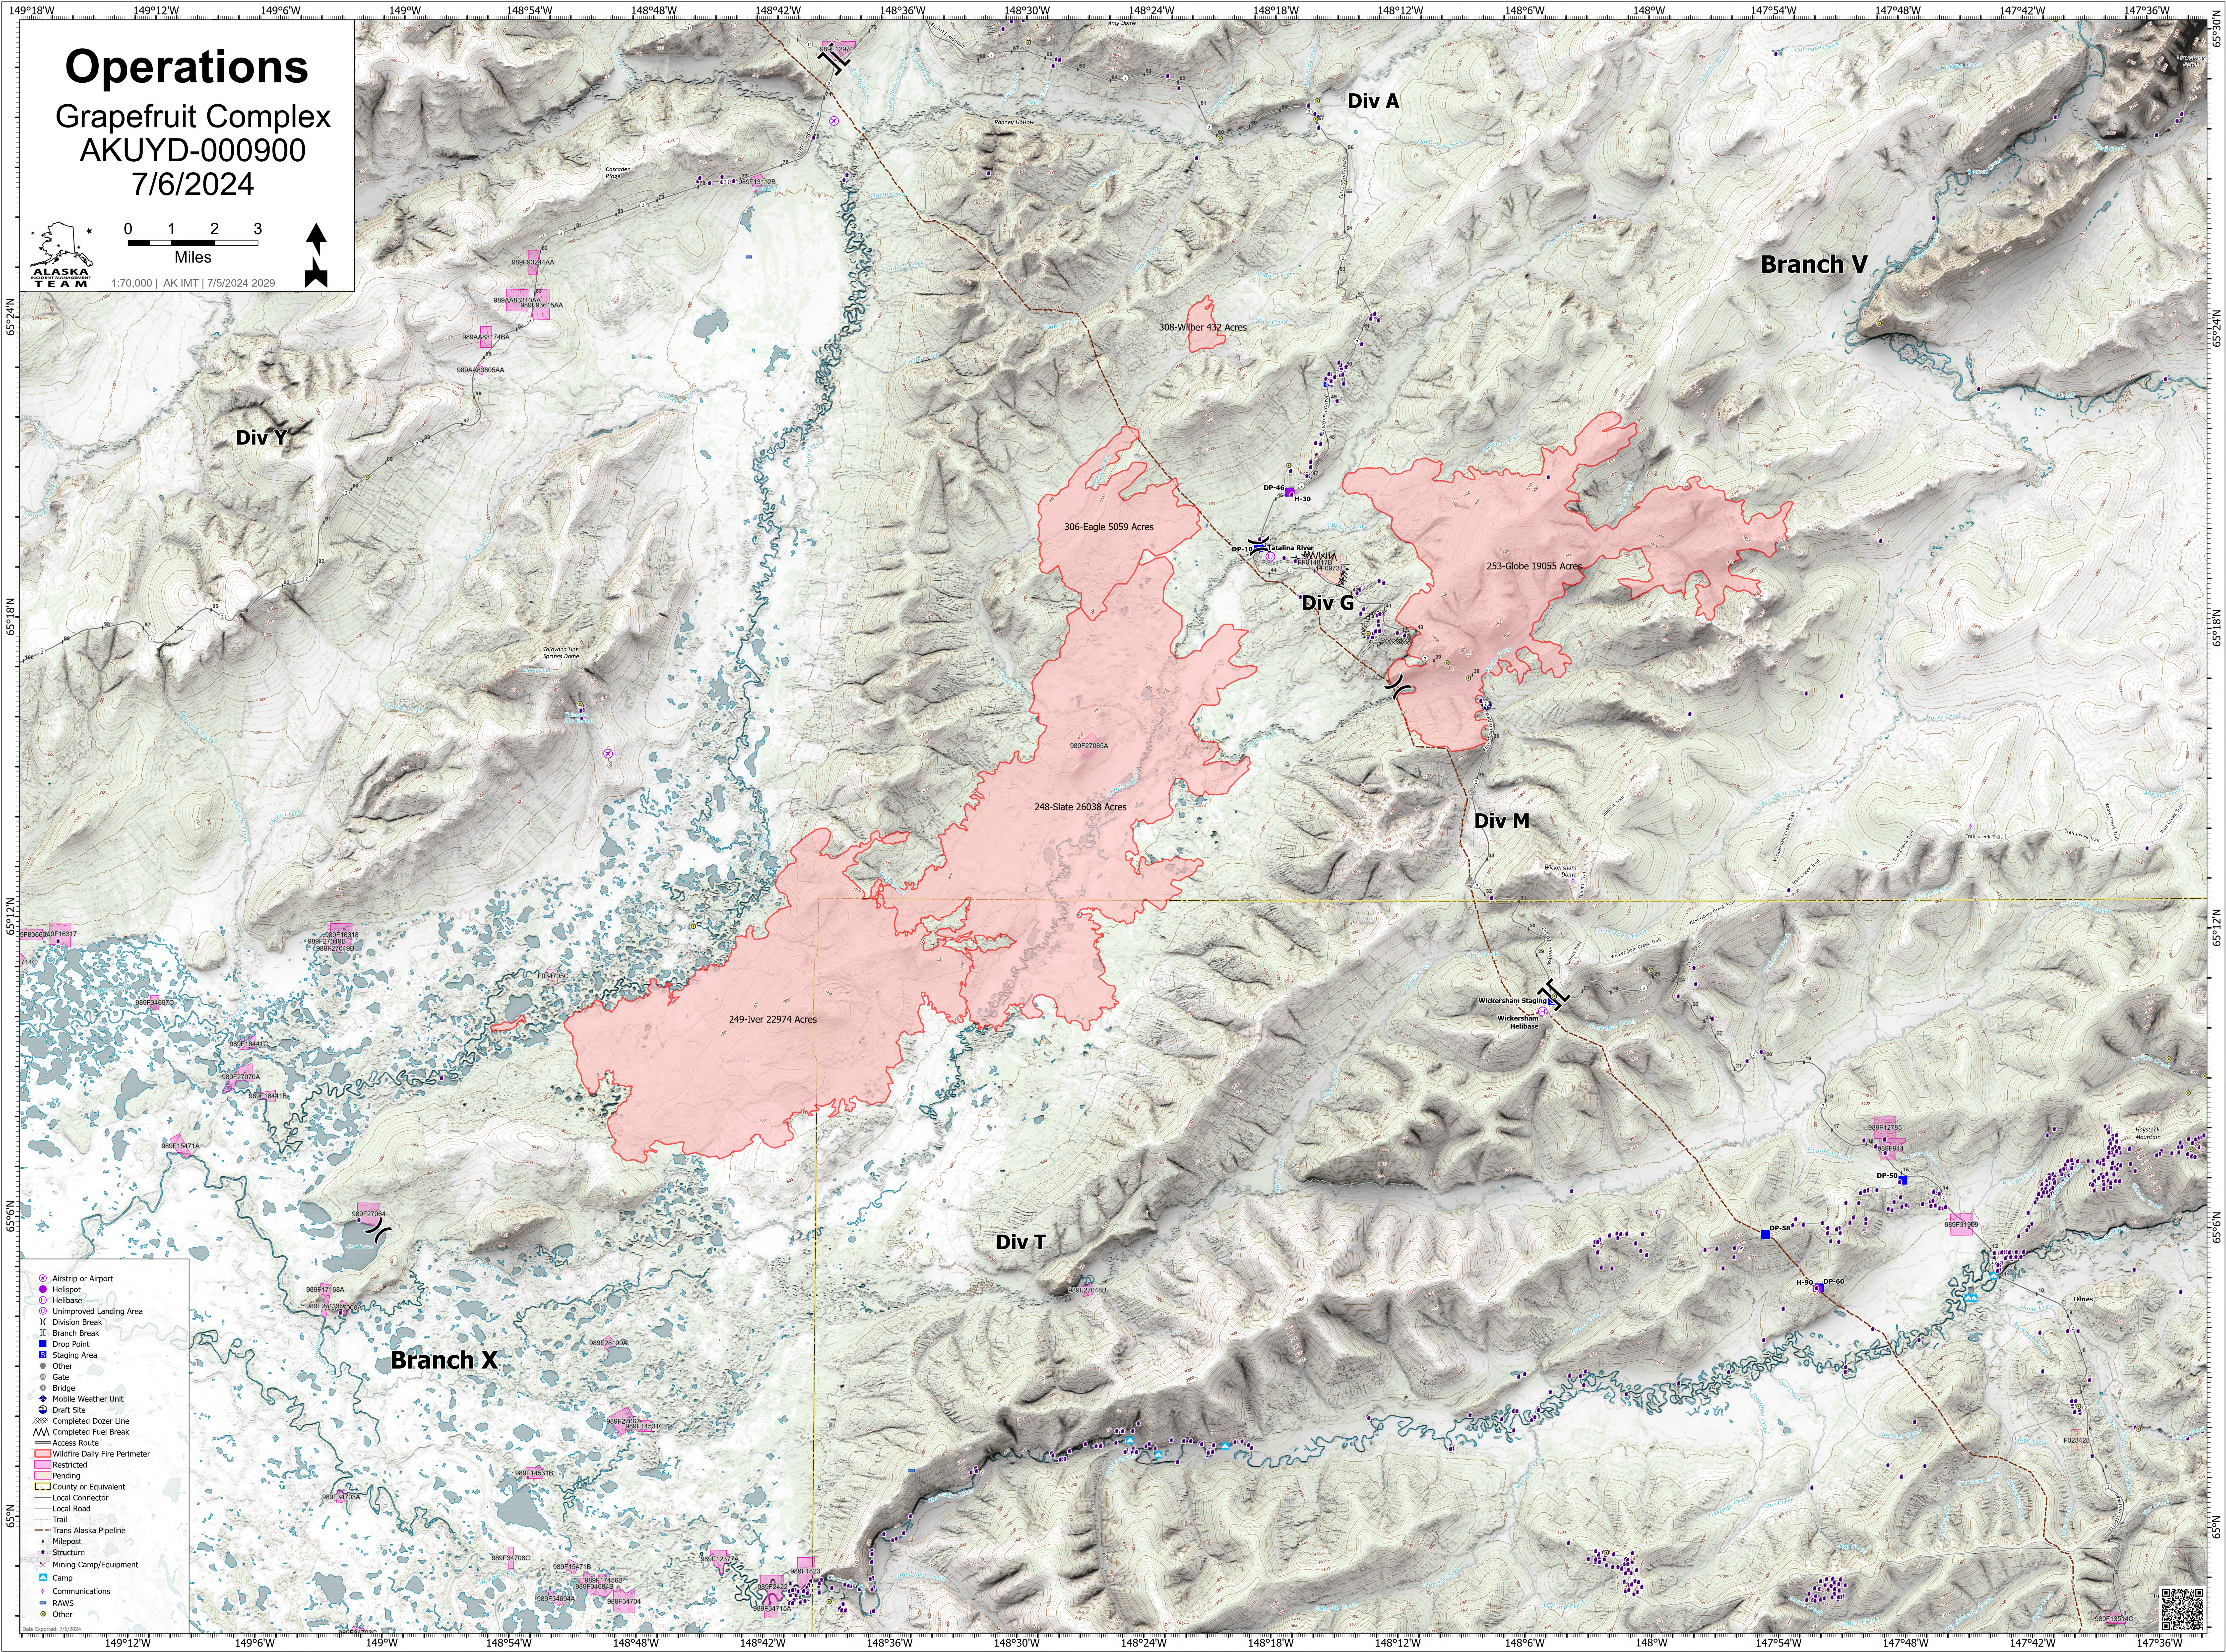

# Operations

Grapefruit Complex  
AKUYD-000900  
7/6/2024

- Airstrip or Airport
- Helibase
- Unimproved Landing Area
- Division Break
- Branch Break
- Drop Point
- Staging Area
- Other
- Gate
- Bridge
- Mobile Weather Unit
- Draft Site
- Completed Dozer Line
- Completed Fuel Break
- Access Route
- Wildfire Daily Fire Perimeter
- Restricted
- Pending
- County or Equivalent
- Local Connector
- Local Road
- Trail
- Trans Alaska Pipeline
- Milepost
- Structure
- Mining Camp/Equipment
- Camp
- Communications
- RAWS
- Other