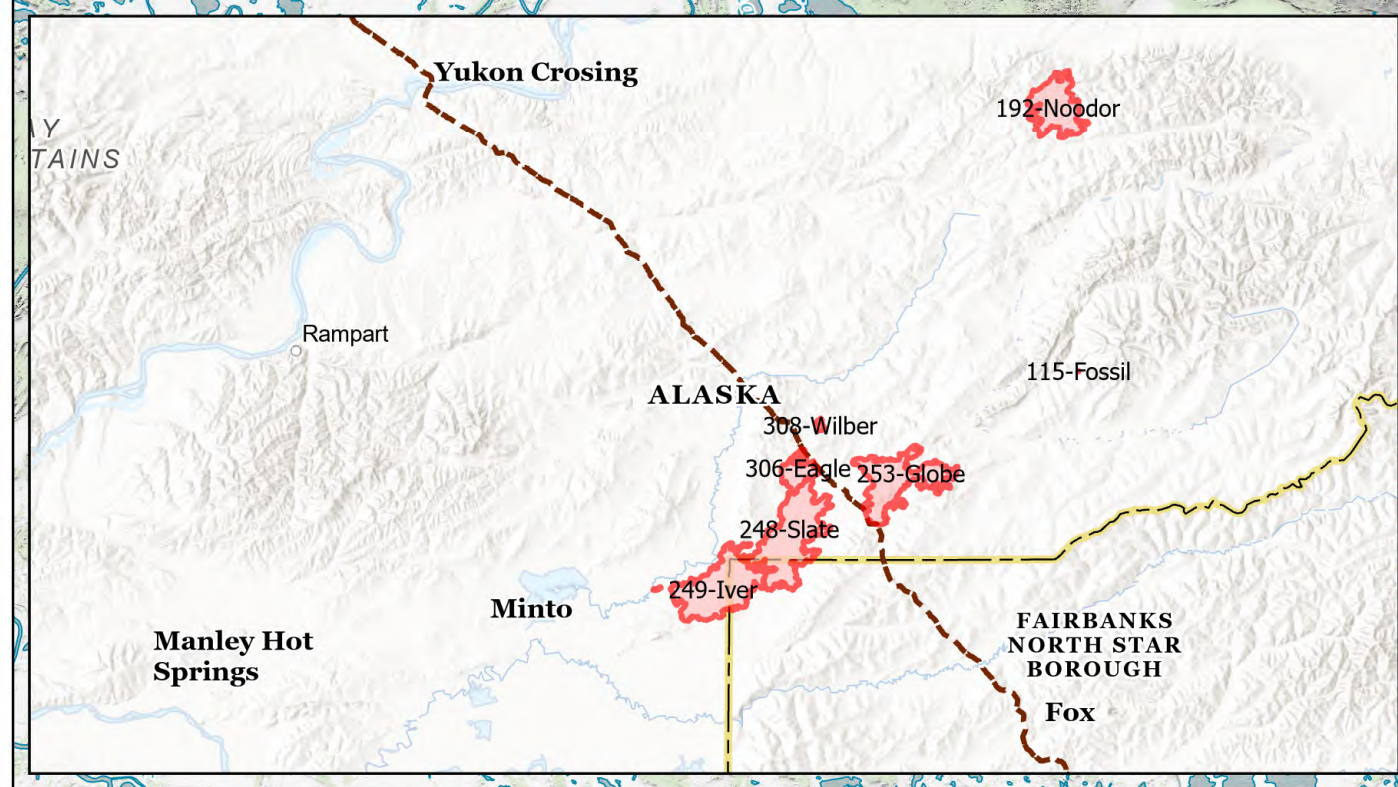

# Information

Grapefruit Complex  
AKUYD-000900  
7/6/2024

1:150,000 | AK IMT | 7/5/2024 2103  
Acres from IR and GPS  
North American 1983 Datum, Lat/Long Grid

- Wildfire Daily Fire Perimeter
- County or Equivalent
- Trans Alaska Pipeline
- White Mountain Closure 6/28
- Evacuation Level 7/05
- Ready