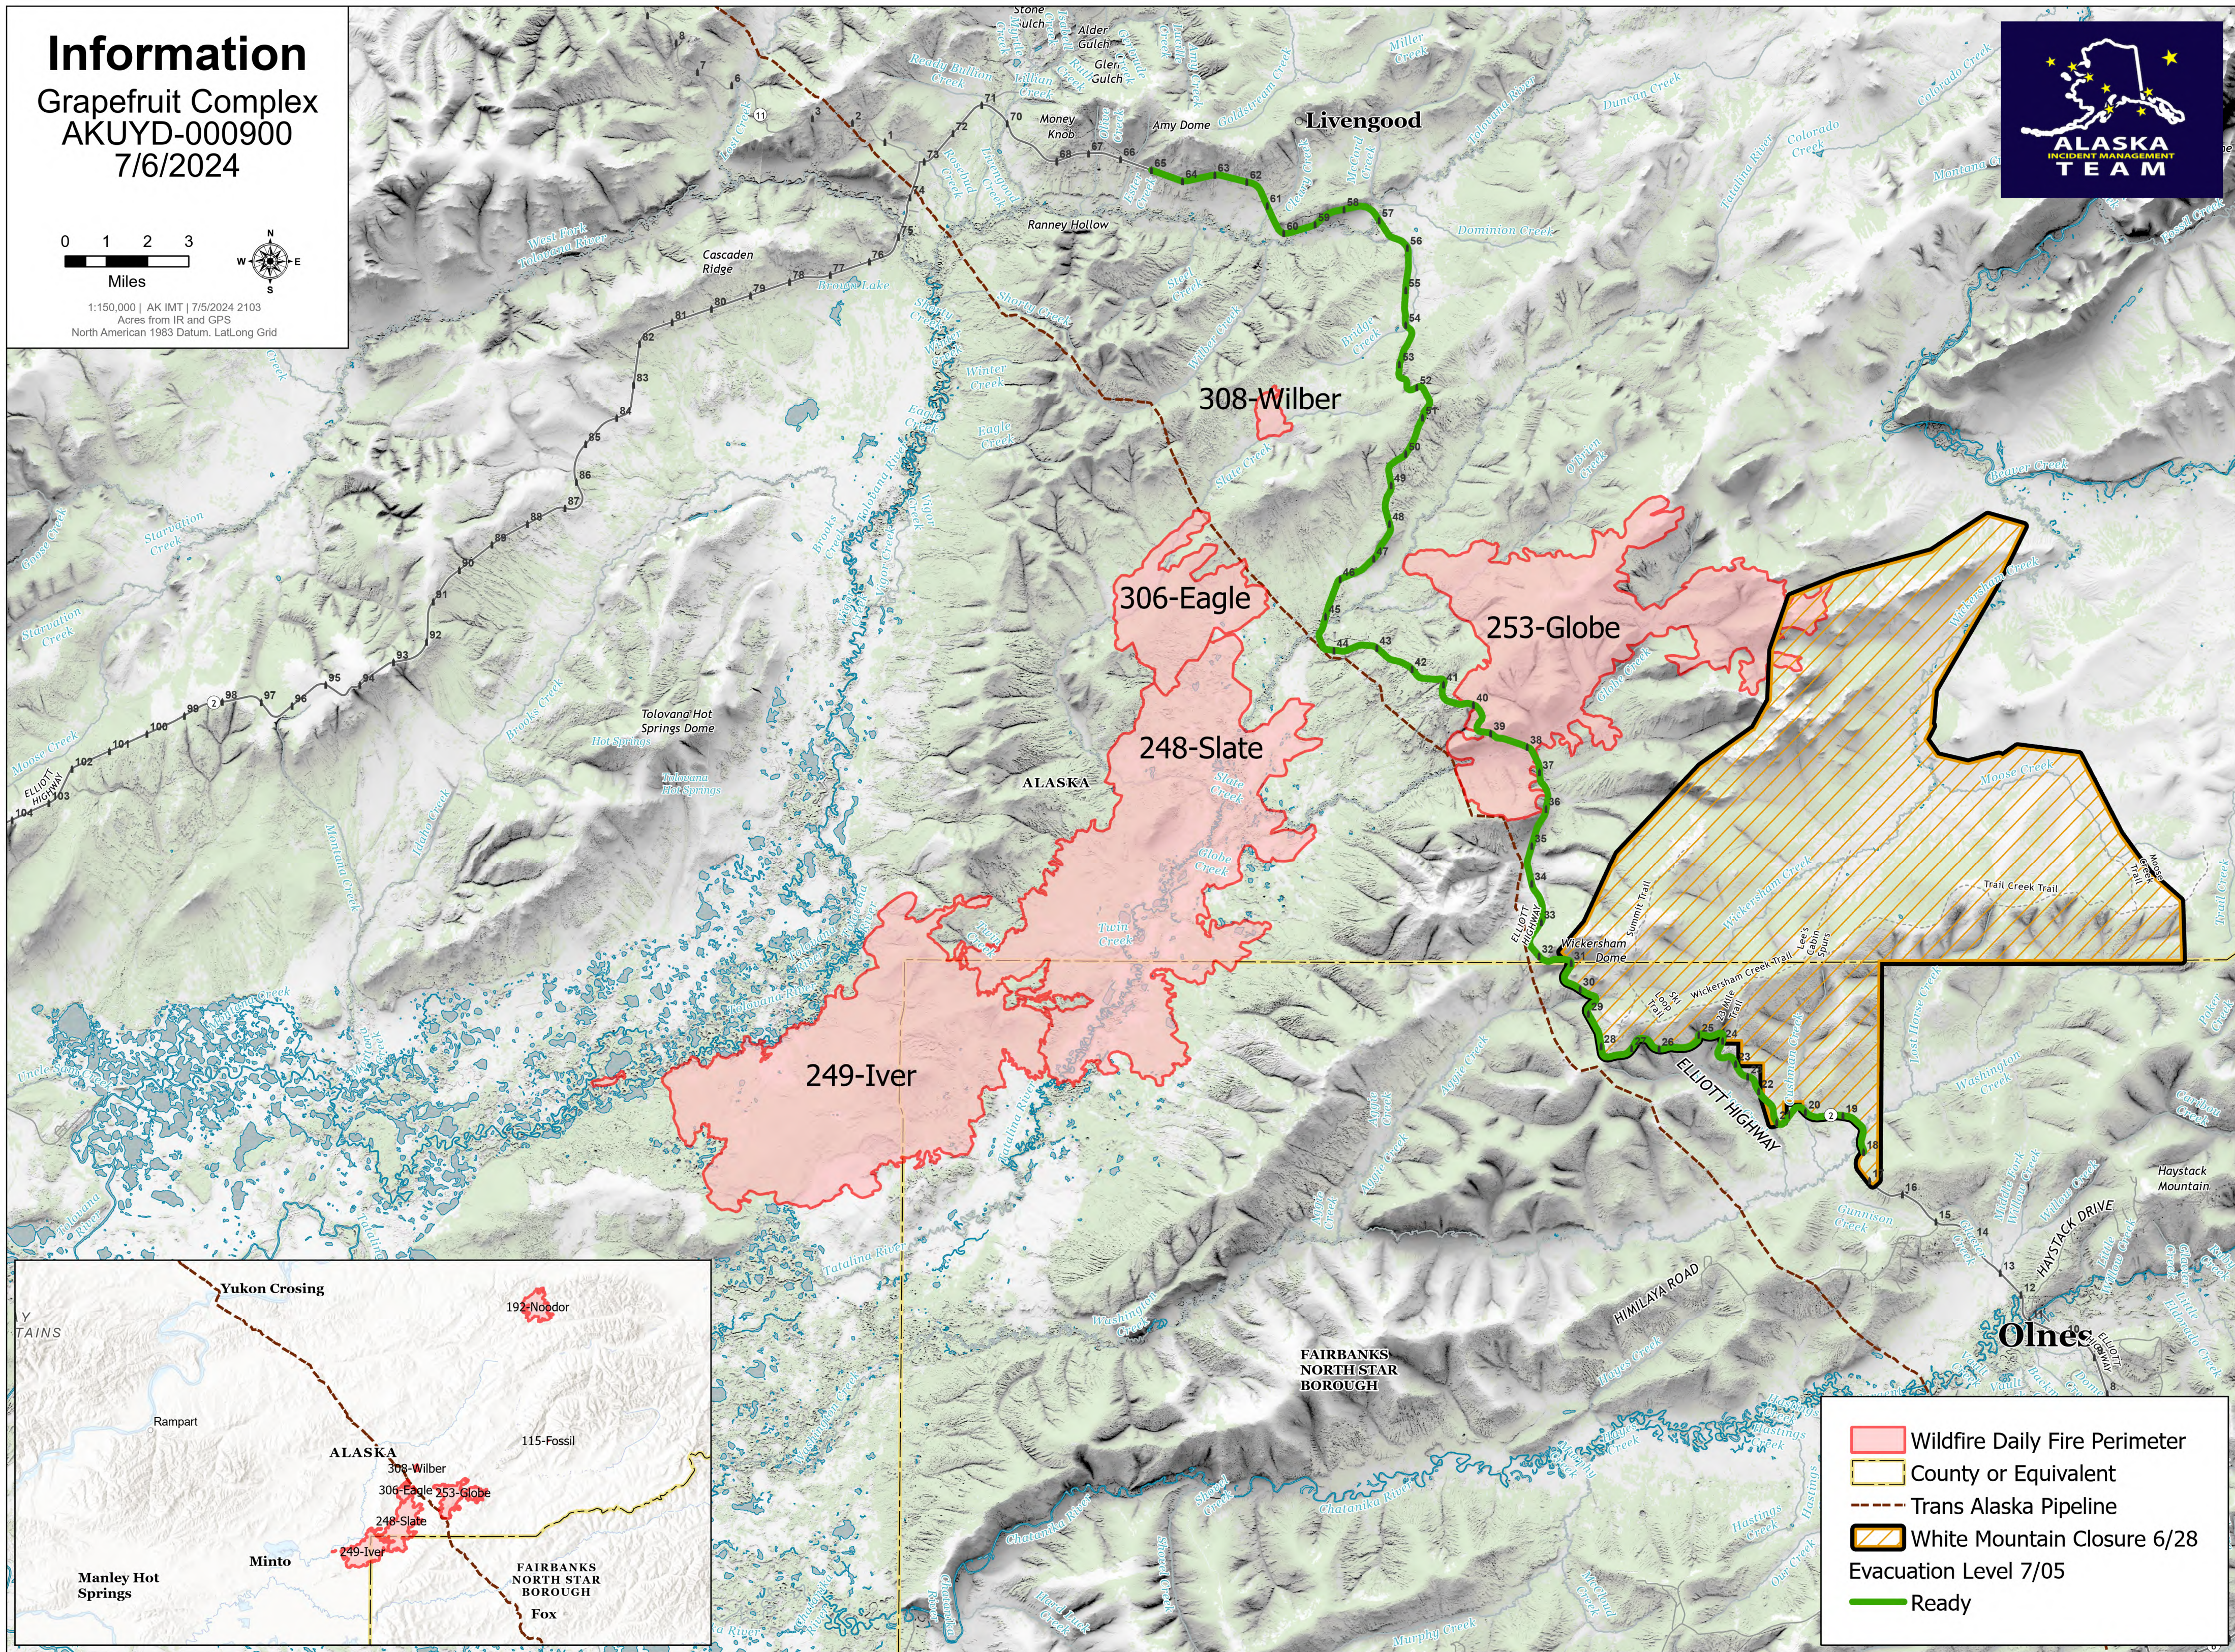

# Information

Grapefruit Complex  
AKUYD-000900  
7/6/2024

1:150,000 | AK IMT | 7/5/2024 2103  
Acres from IR and GPS  
North American 1983 Datum, Lat/Long Grid

- Wildfire Daily Fire Perimeter
- County or Equivalent
- Trans Alaska Pipeline
- White Mountain Closure 6/28
- Evacuation Level 7/05
- Ready