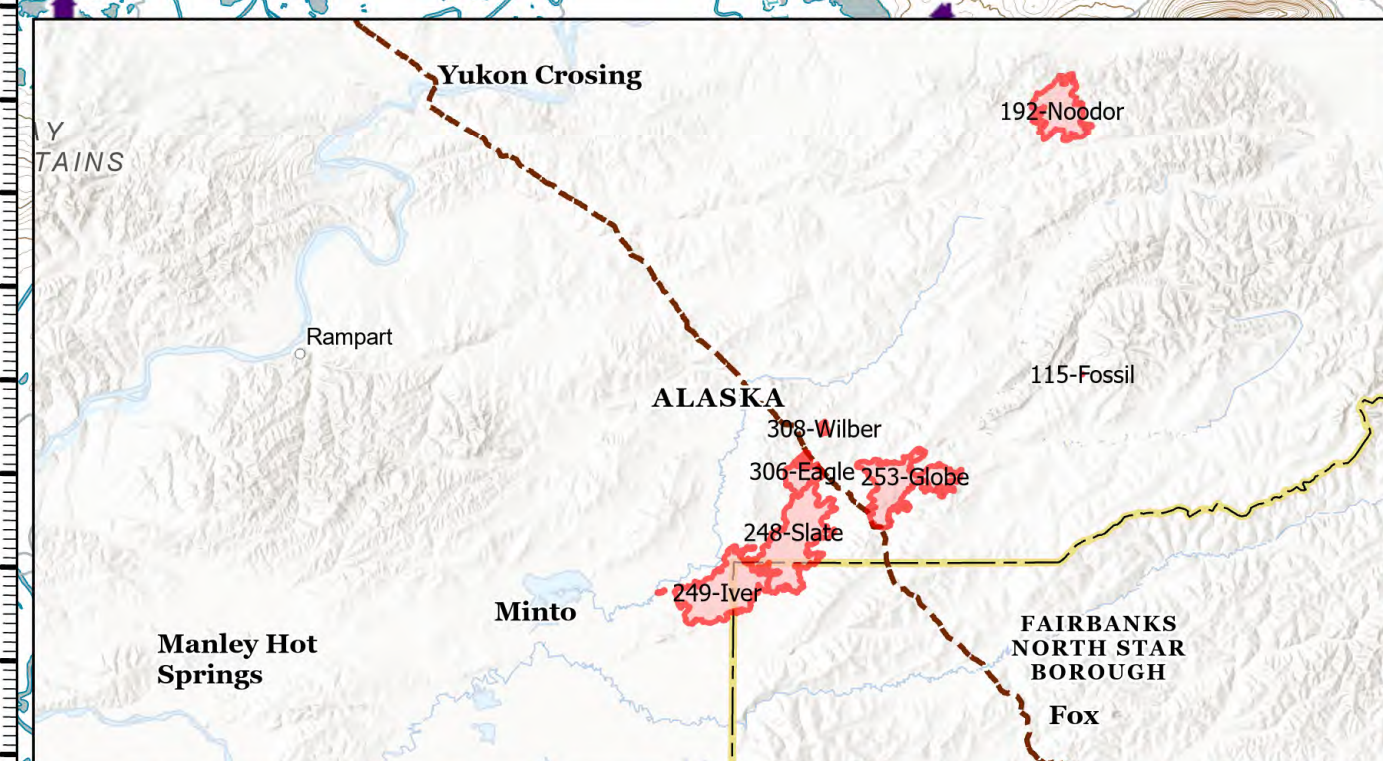

Evacuation

Grapefruit Complex
AKUYD-000900
7/7/2024

1:150,000 | AK IMT | 7/6/2024 1950
Acres from IR and GPS
North American 1983 Datum. Lat/Long Grid

Wildfire Daily Fire Perimeter	Alaska Known Sites Database	RAWs
County or Equivalent	Structure	Other
Trans Alaska Pipeline	Mining Camp/Equipment	Evacuation Level 7/05
White Mountain Closure 6/28	Camp	Ready
	Communications	