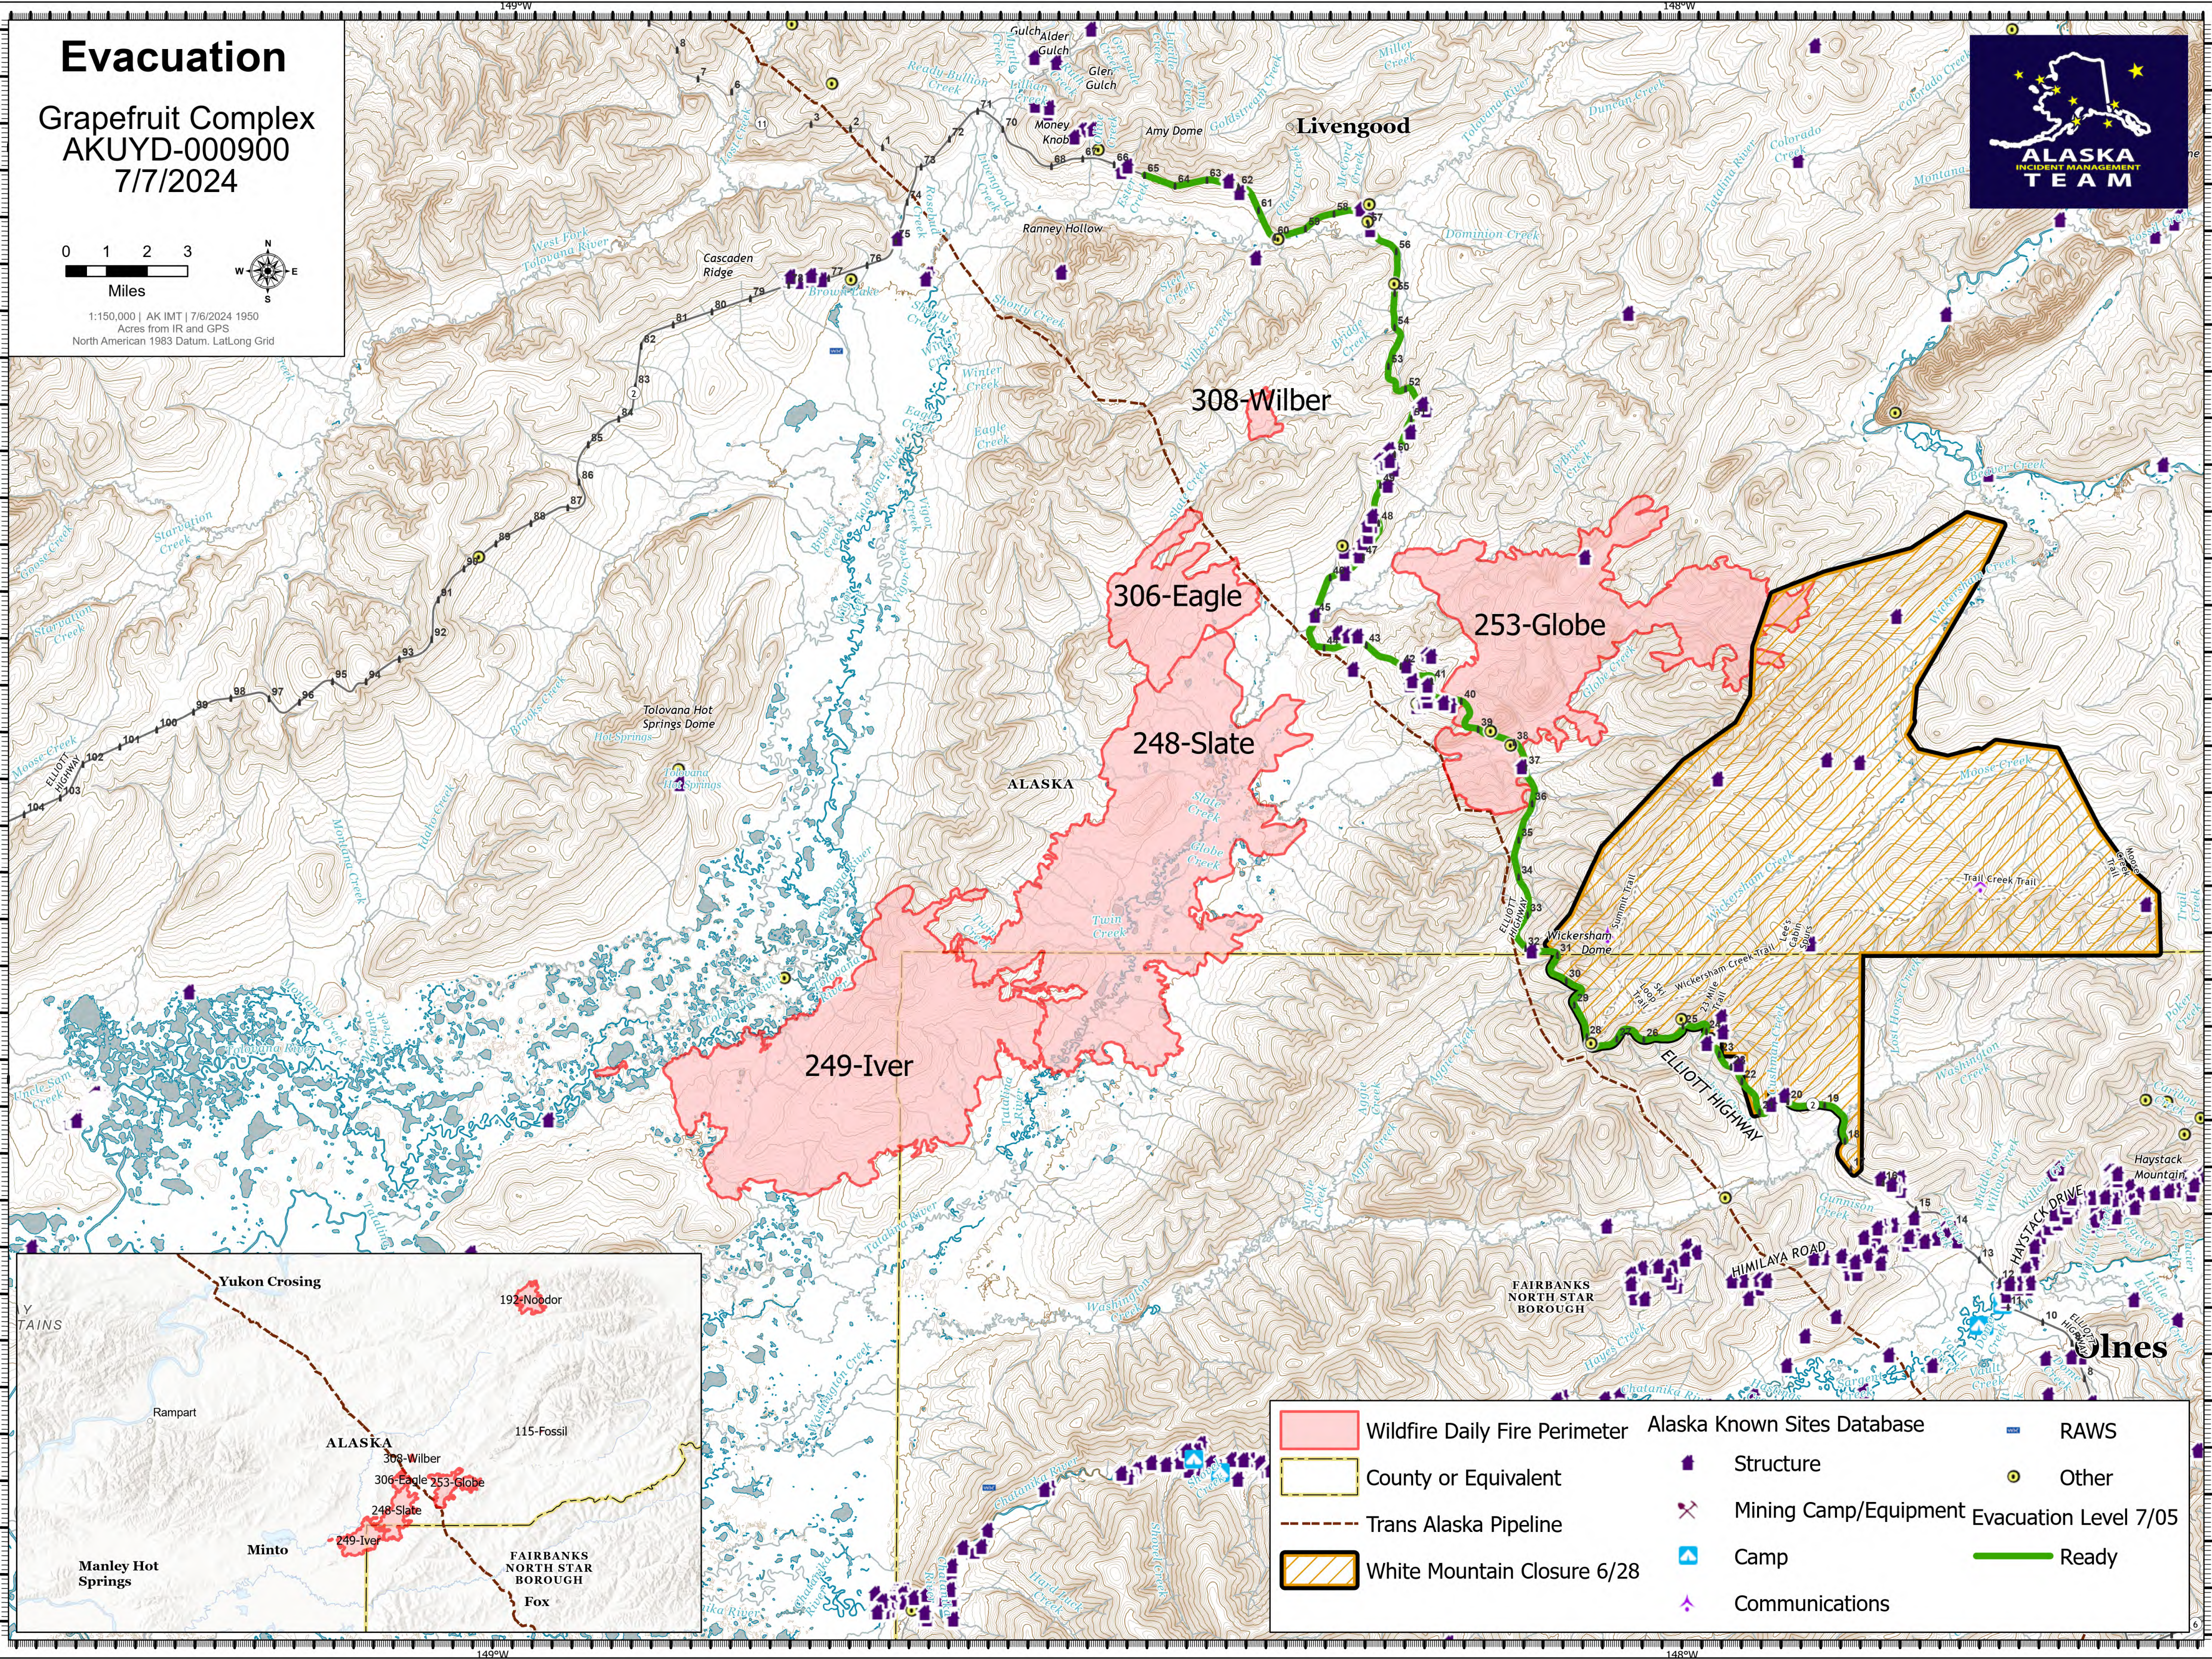

Evacuation

Grapefruit Complex
AKUYD-000900
7/7/2024

1:150,000 | AK IMT | 7/6/2024 1950
Acres from IR and GPS
North American 1983 Datum. Lat/Long Grid

Wildfire Daily Fire Perimeter	Alaska Known Sites Database	RAWs
County or Equivalent	Structure	Other
Trans Alaska Pipeline	Mining Camp/Equipment	Evacuation Level 7/05
White Mountain Closure 6/28	Camp	Ready
	Communications	