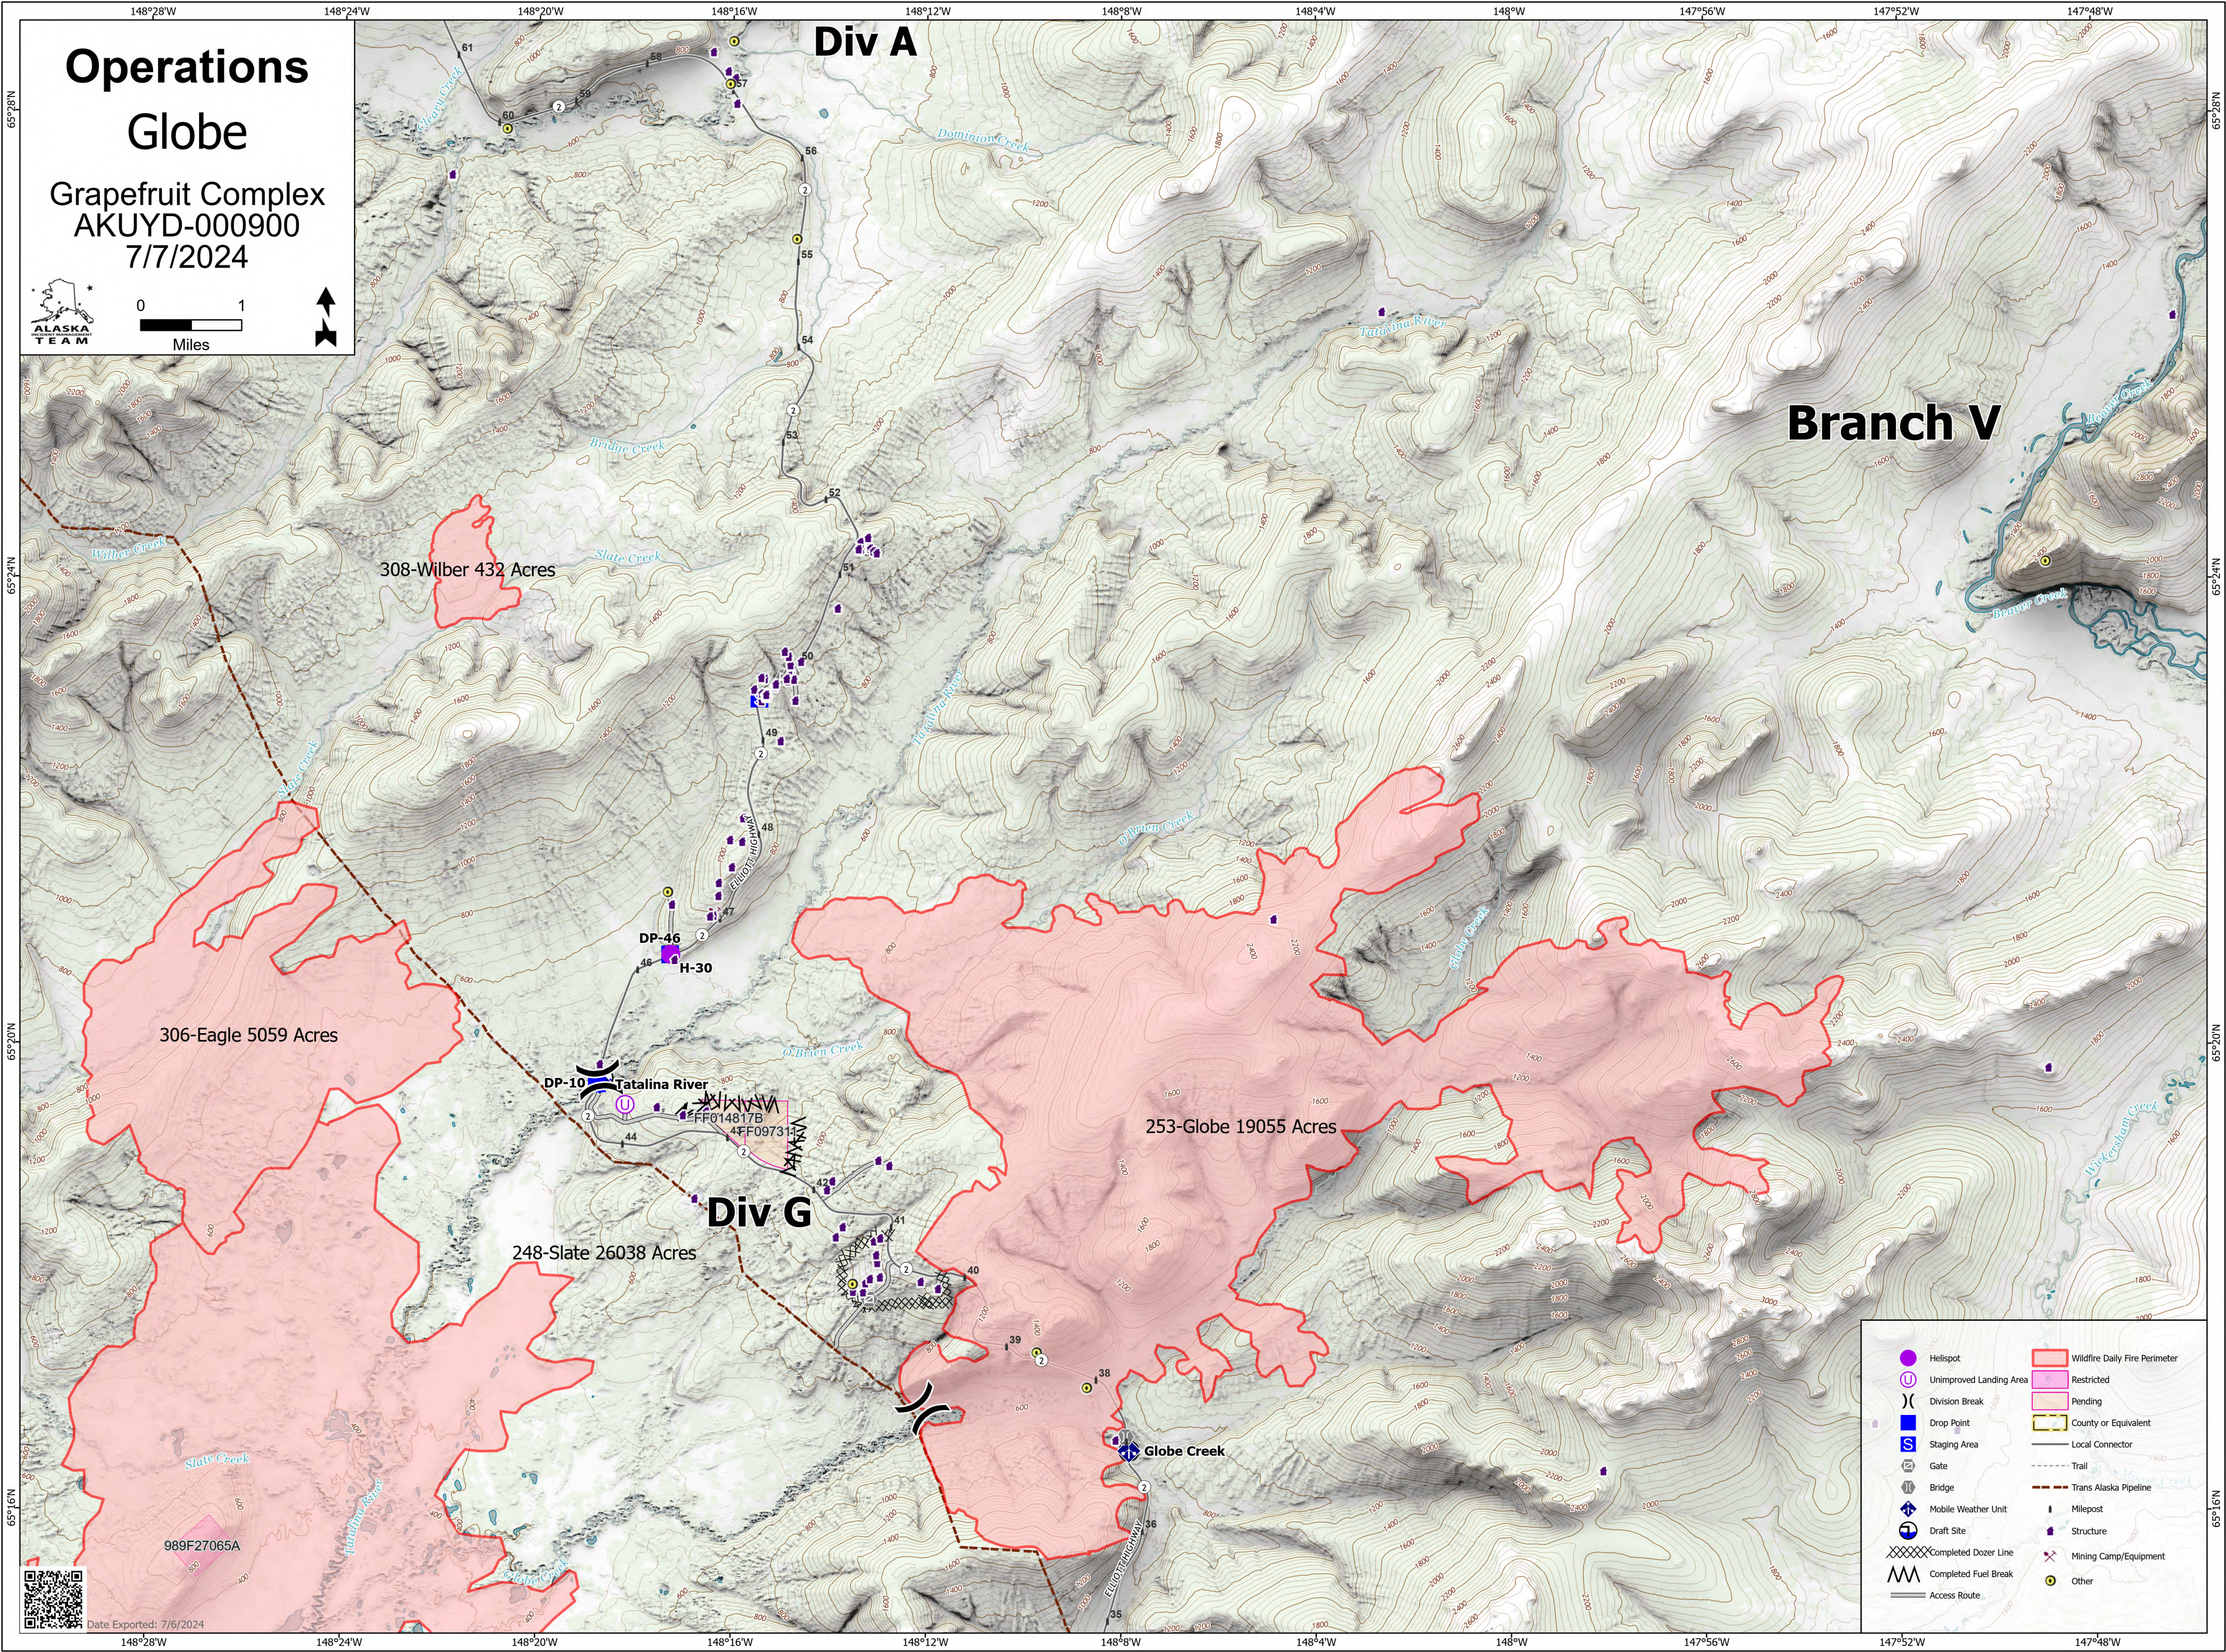

Operations Globe

Grapefruit Complex
AKUYD-000900
7/7/2024

0 1
Miles

308-Wilber 432 Acres

306-Eagle 5059 Acres

253-Globe 19055 Acres

248-Slate 26038 Acres

Div G

Div A

Branch V

DP-46
H-30

DP-10

Tatalina River

Globe Creek

989F27065A

- Helispot
- Unimproved Landing Area
- Division Break
- Drop Point
- Staging Area
- Gate
- Bridge
- Mobile Weather Unit
- Draft Site
- Completed Dozer Line
- Completed Fuel Break
- Access Route
- Wildfire Daily Fire Perimeter
- Restricted
- Pending
- County or Equivalent
- Local Connector
- Trail
- Trans Alaska Pipeline
- Milepost
- Structure
- Mining Camp/Equipment
- Other

Date Exported: 7/6/2024