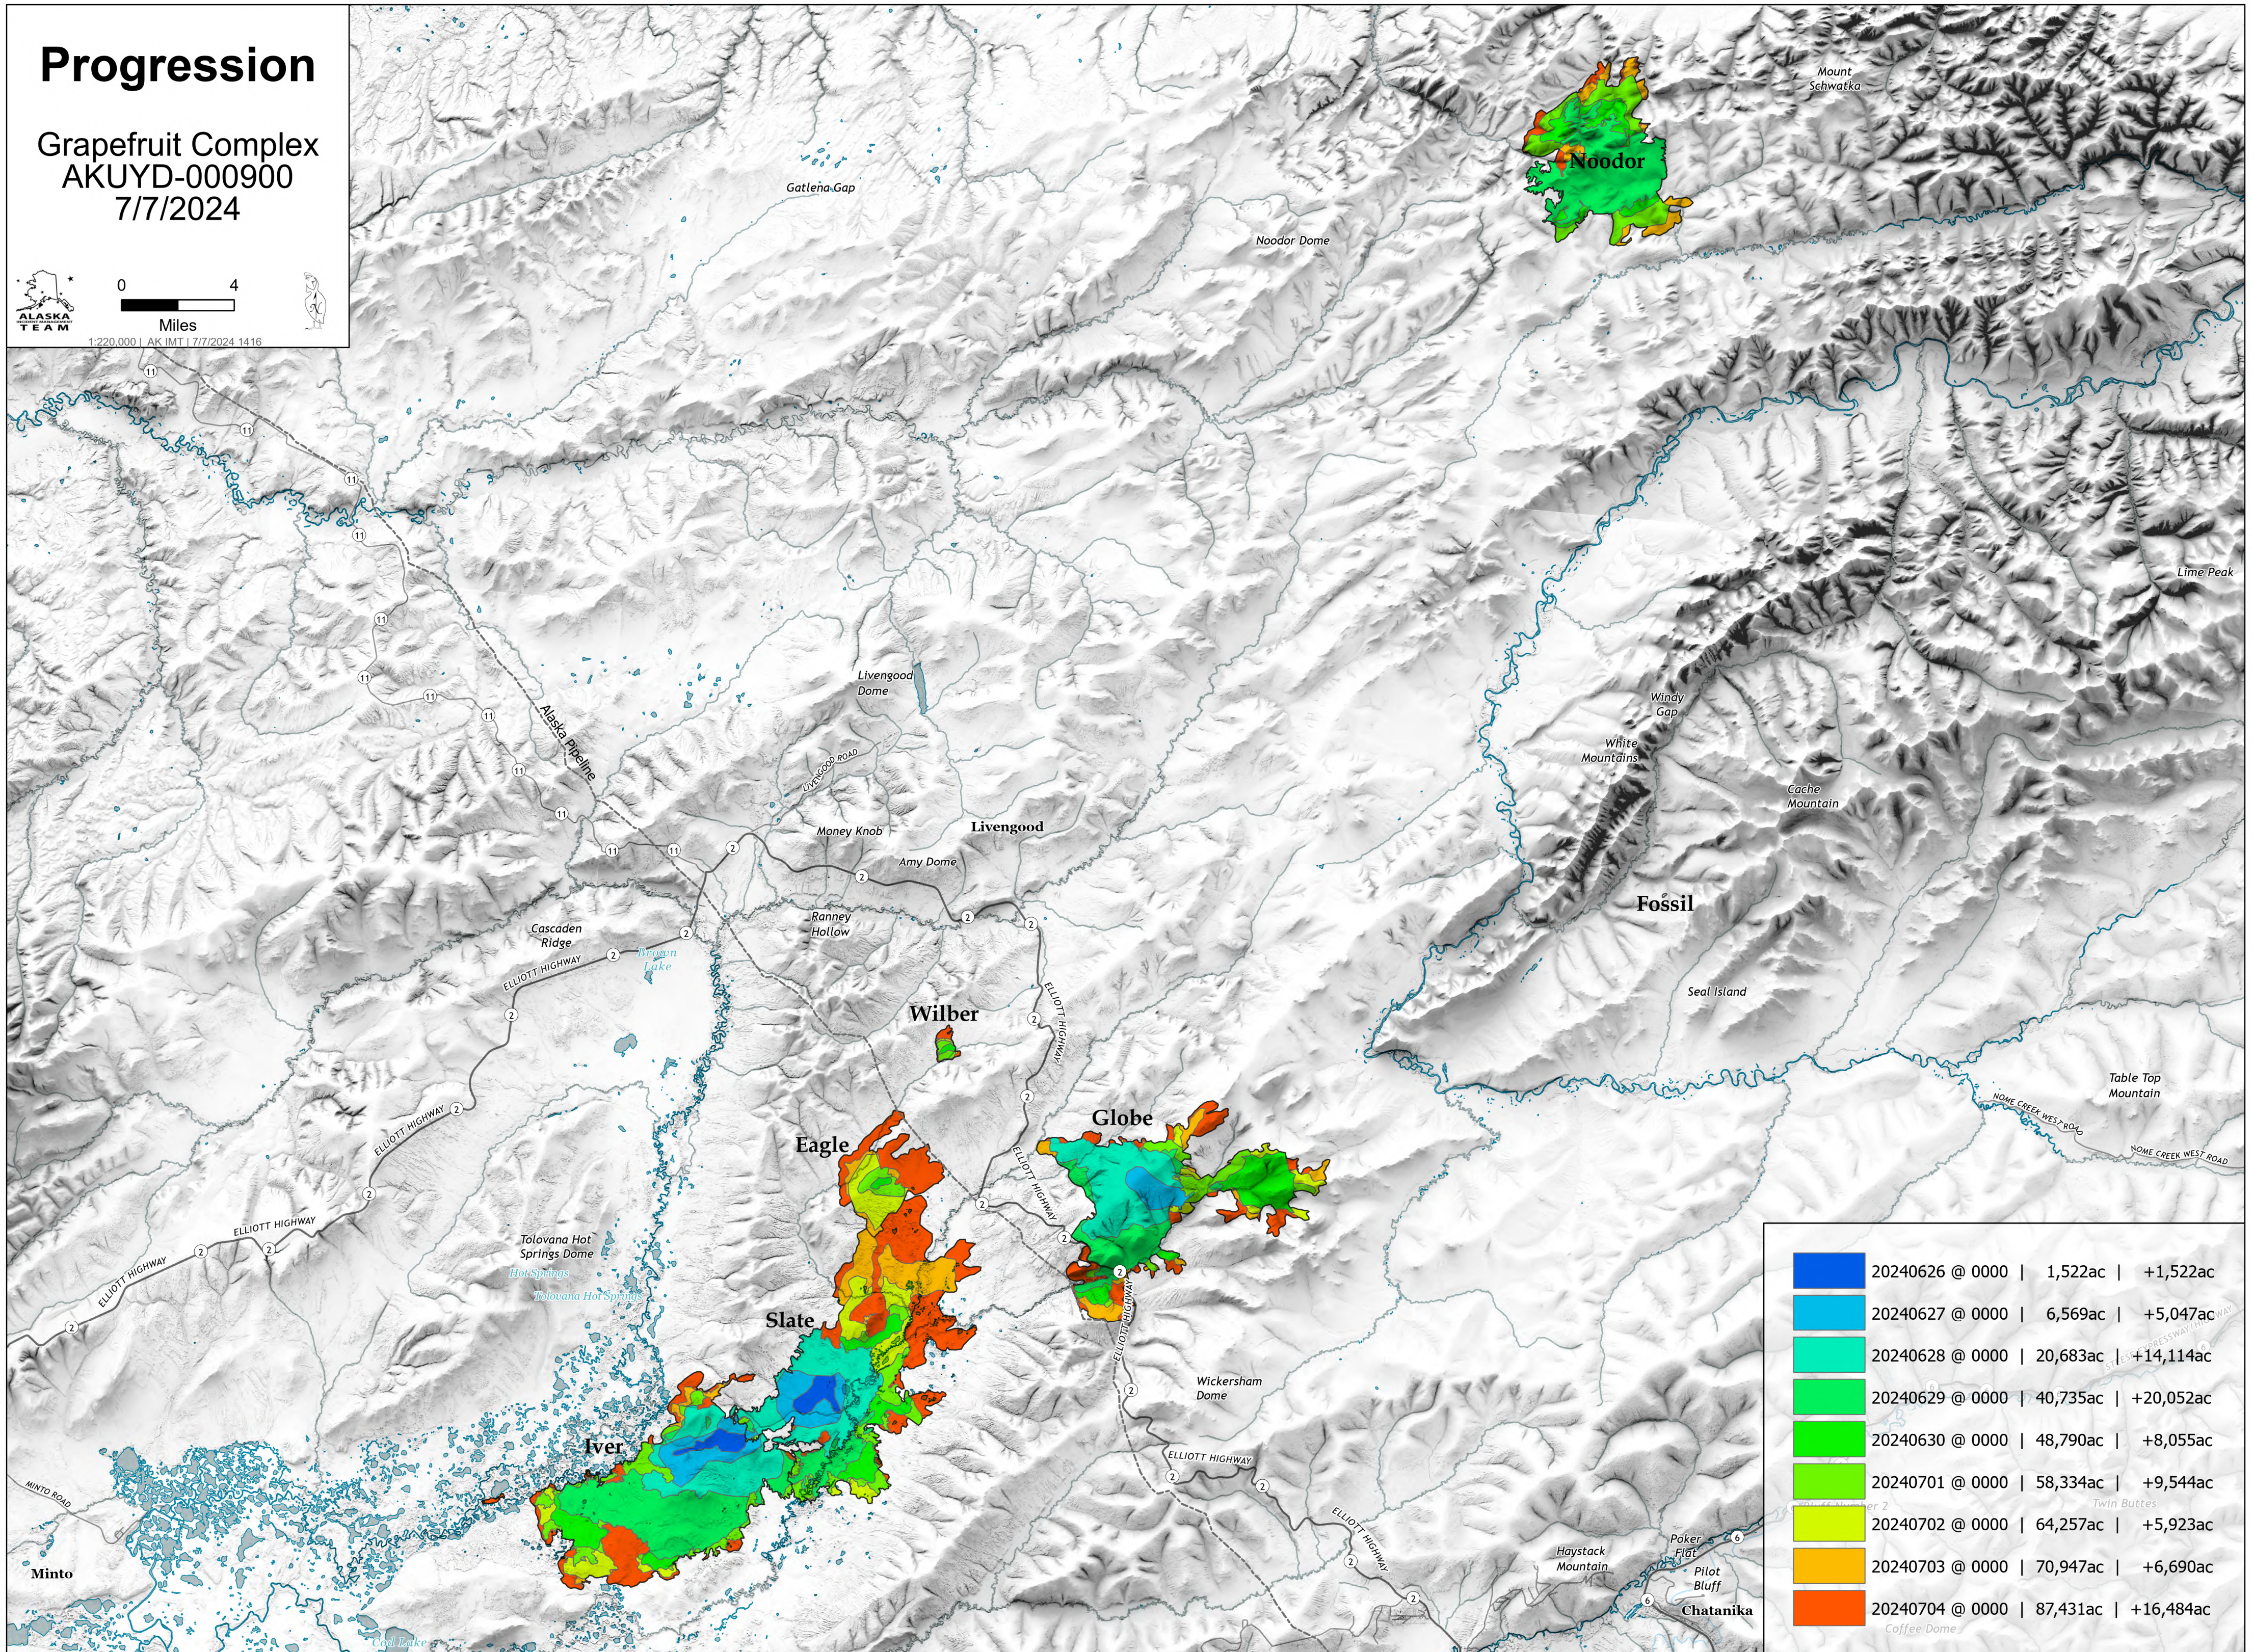

Progression

Grapefruit Complex
AKUYD-000900
7/7/2024

	20240626 @ 0000	1,522ac	+1,522ac
	20240627 @ 0000	6,569ac	+5,047ac
	20240628 @ 0000	20,683ac	+14,114ac
	20240629 @ 0000	40,735ac	+20,052ac
	20240630 @ 0000	48,790ac	+8,055ac
	20240701 @ 0000	58,334ac	+9,544ac
	20240702 @ 0000	64,257ac	+5,923ac
	20240703 @ 0000	70,947ac	+6,690ac
	20240704 @ 0000	87,431ac	+16,484ac