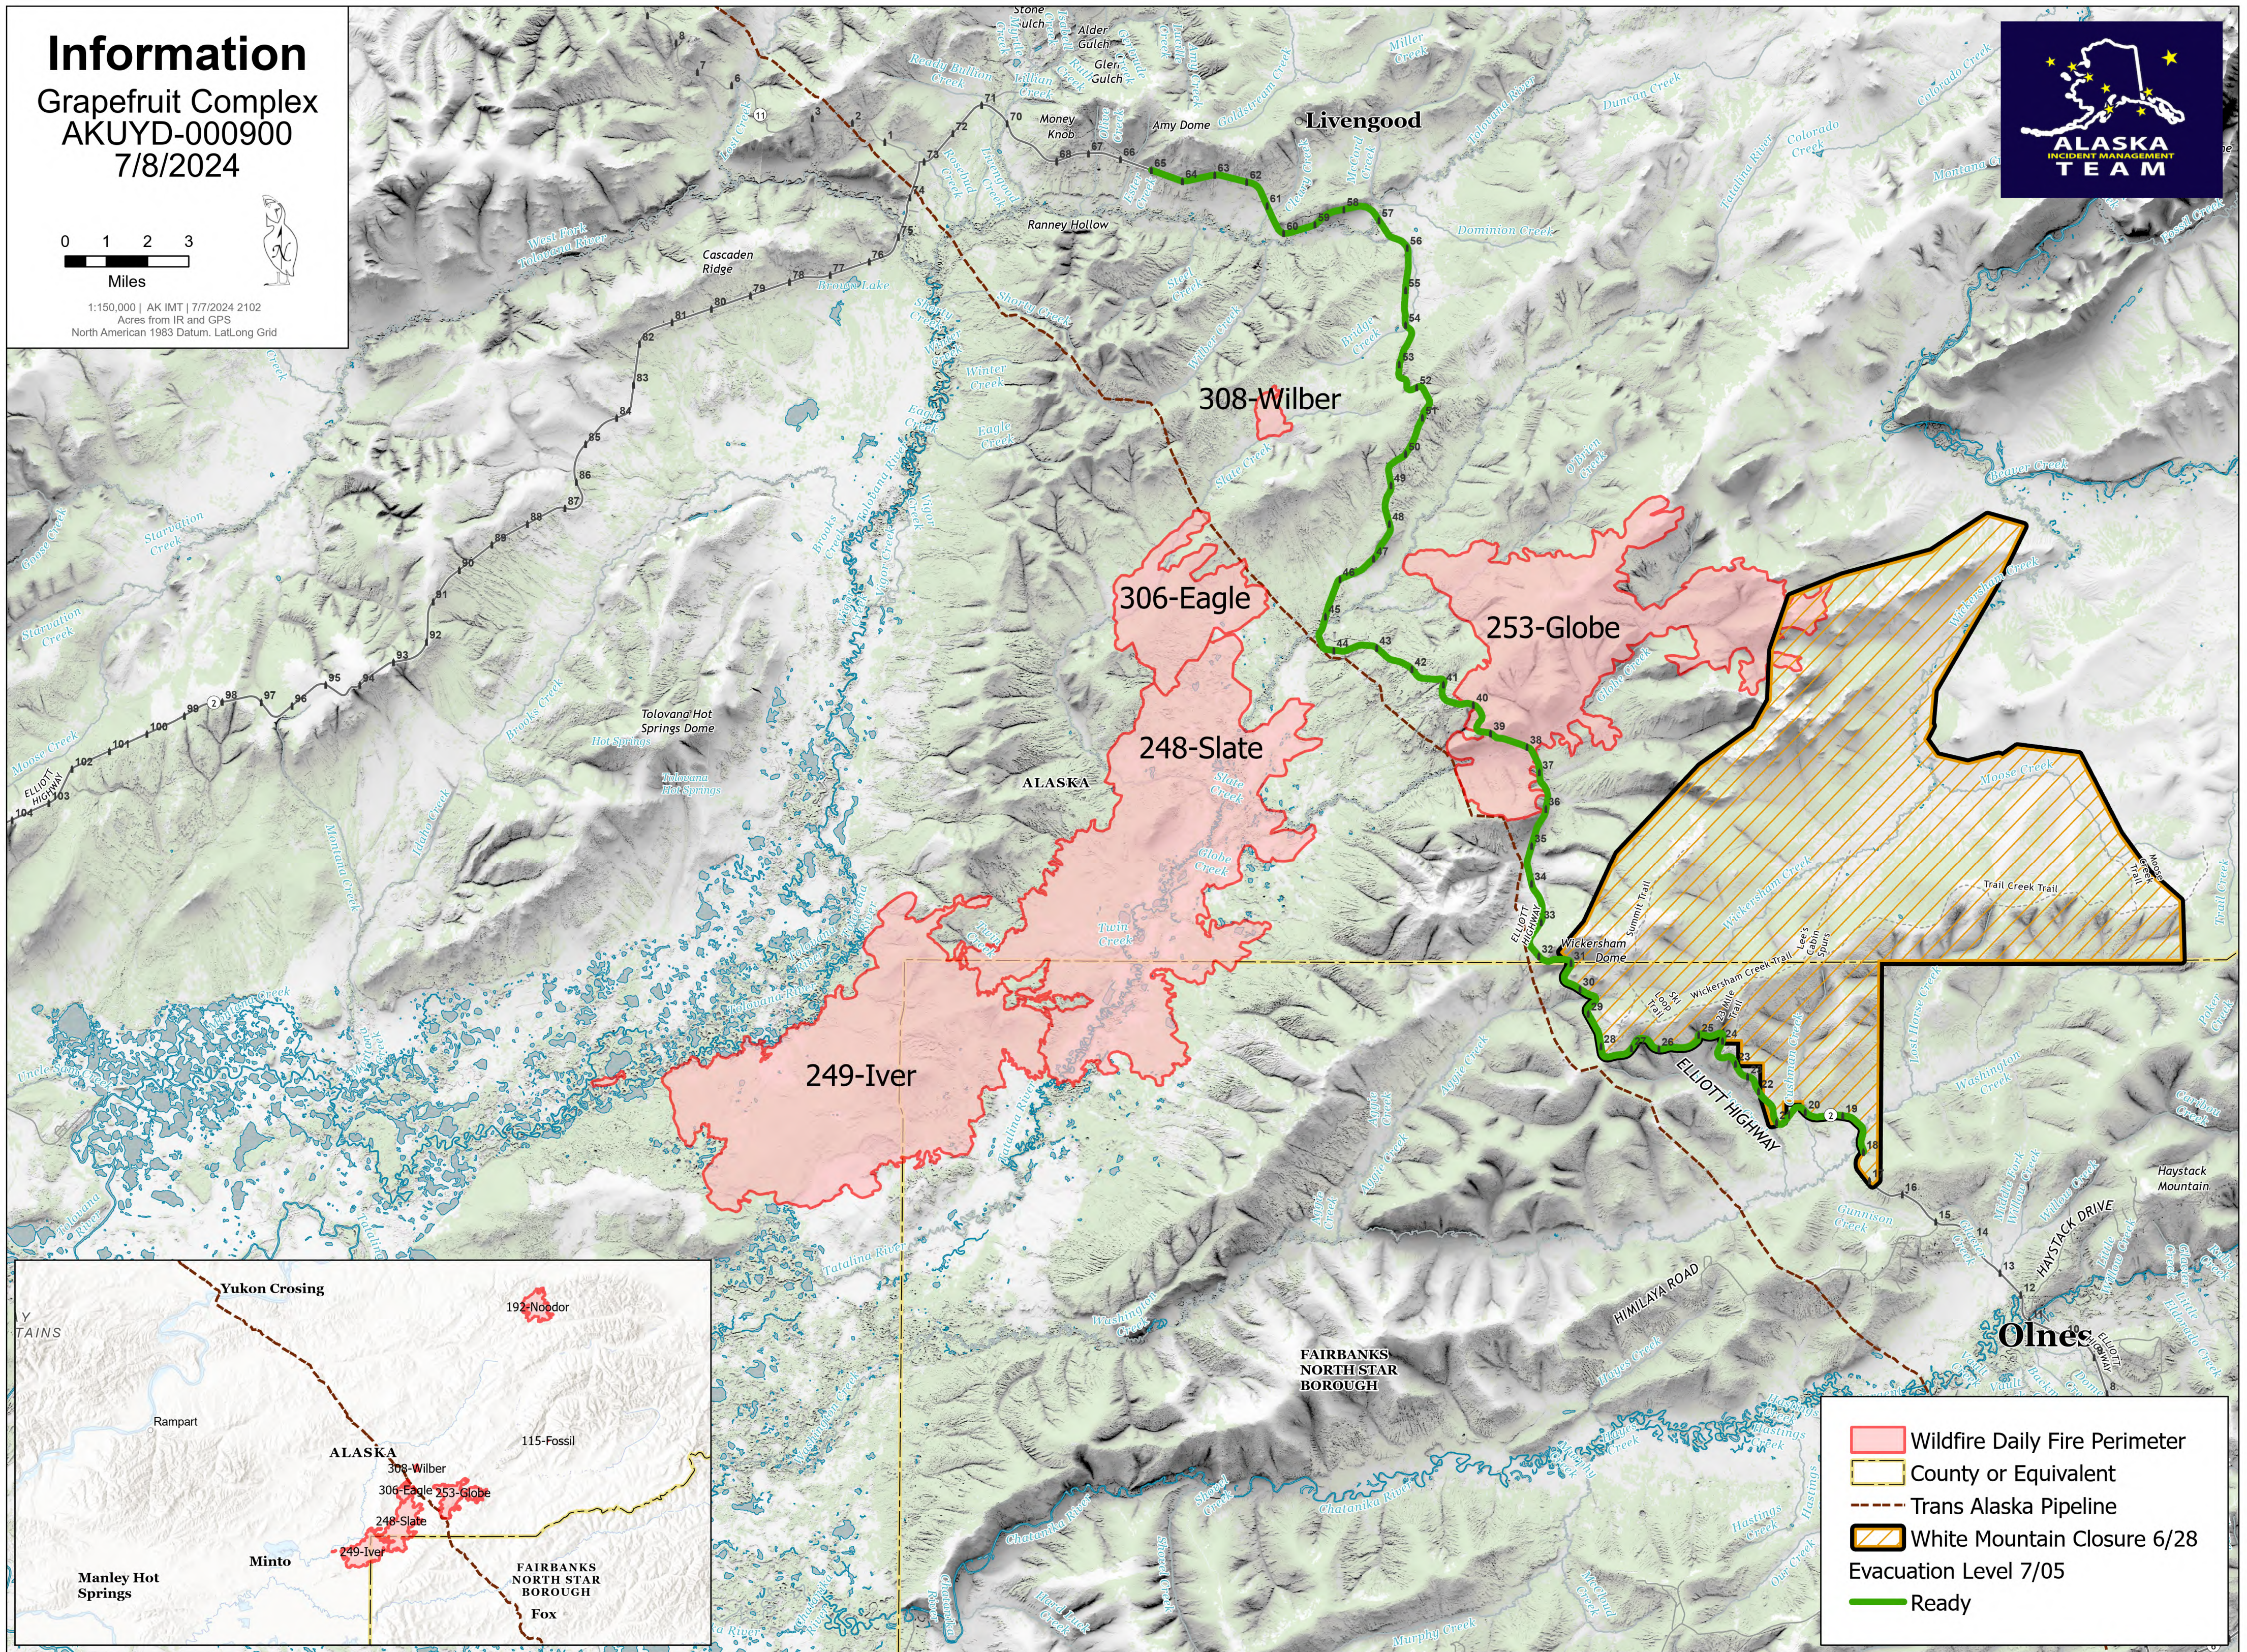

Information

Grapefruit Complex
AKUYD-000900
7/8/2024

1:150,000 | AK IMT | 7/7/2024 2102
Acres from IR and GPS
North American 1983 Datum, Lat/Long Grid

- Wildfire Daily Fire Perimeter
- County or Equivalent
- Trans Alaska Pipeline
- White Mountain Closure 6/28
- Evacuation Level 7/05
- Ready