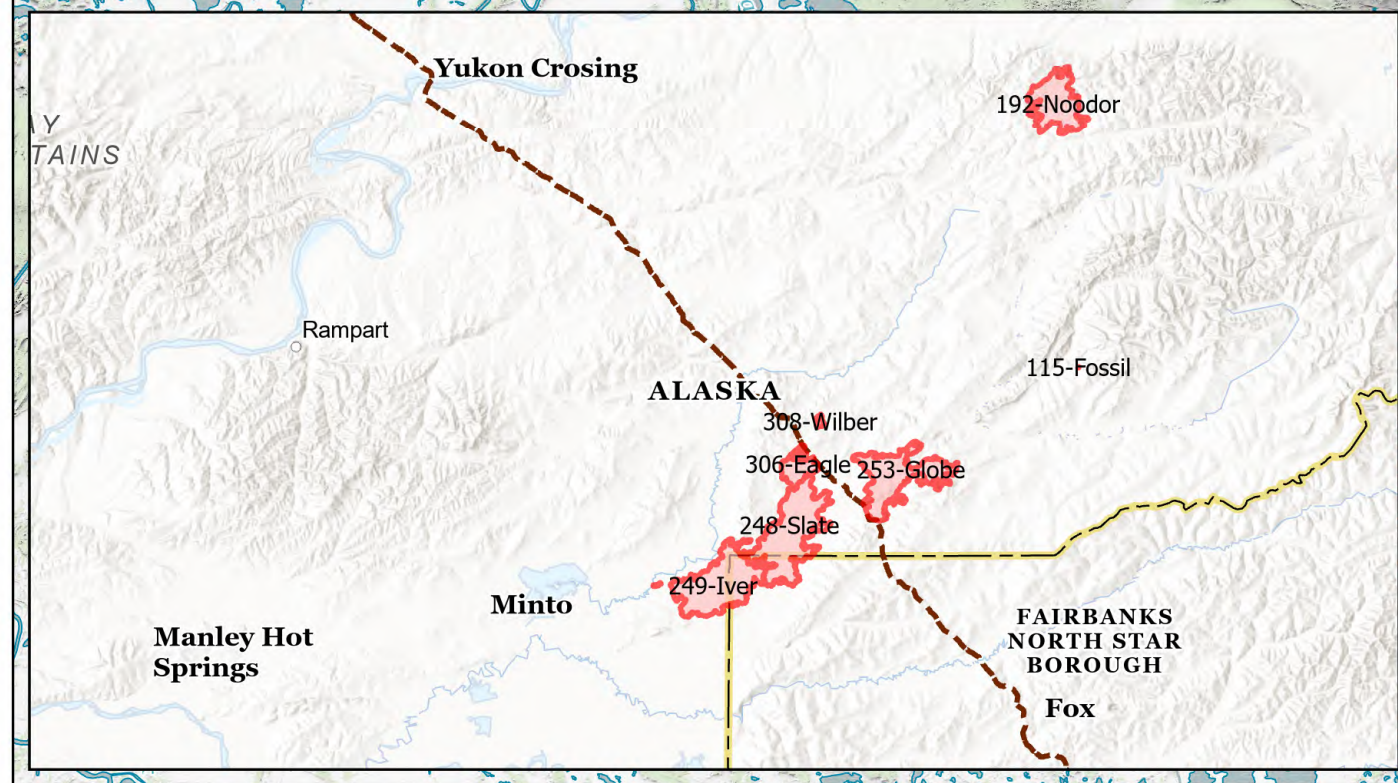

Information

Grapefruit Complex
AKUYD-000900
7/8/2024

1:150,000 | AK IMT | 7/7/2024 2102
Acres from IR and GPS
North American 1983 Datum, Lat/Long Grid

- Wildfire Daily Fire Perimeter
- County or Equivalent
- Trans Alaska Pipeline
- White Mountain Closure 6/28
- Evacuation Level 7/05
- Ready