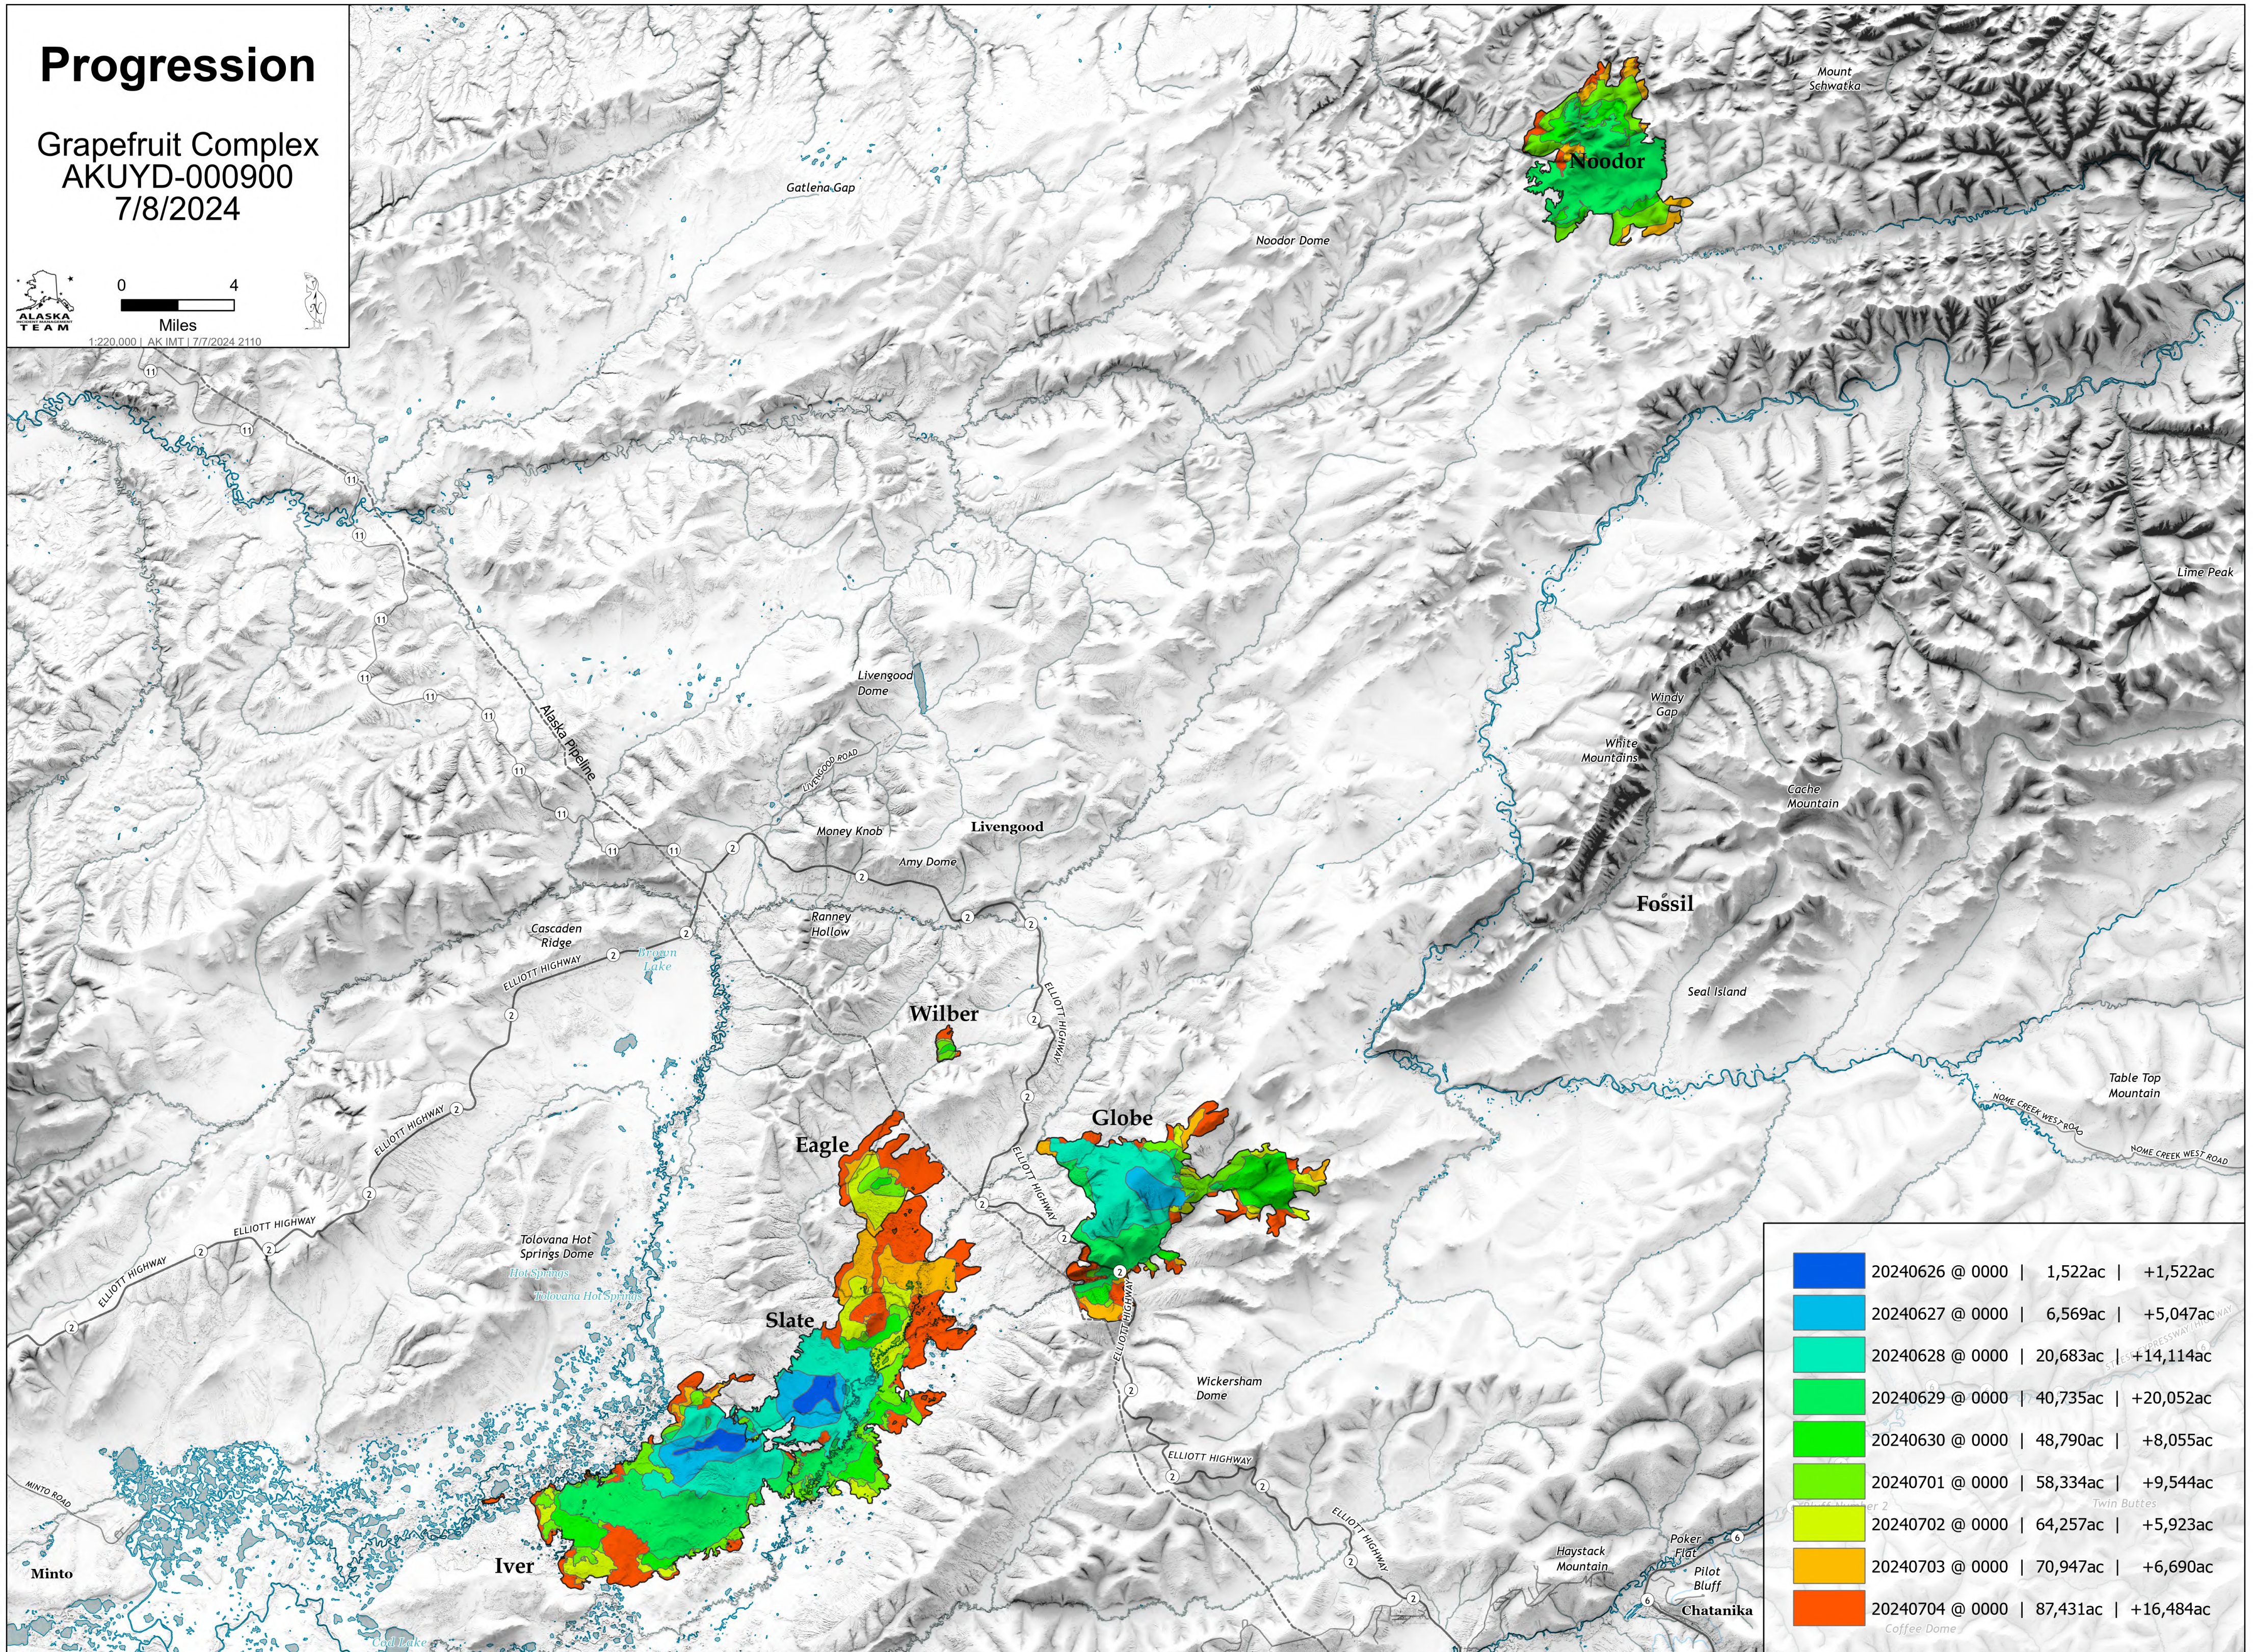

Progression

Grapefruit Complex
AKUYD-000900
7/8/2024

	20240626 @ 0000	1,522ac	+1,522ac
	20240627 @ 0000	6,569ac	+5,047ac
	20240628 @ 0000	20,683ac	+14,114ac
	20240629 @ 0000	40,735ac	+20,052ac
	20240630 @ 0000	48,790ac	+8,055ac
	20240701 @ 0000	58,334ac	+9,544ac
	20240702 @ 0000	64,257ac	+5,923ac
	20240703 @ 0000	70,947ac	+6,690ac
	20240704 @ 0000	87,431ac	+16,484ac