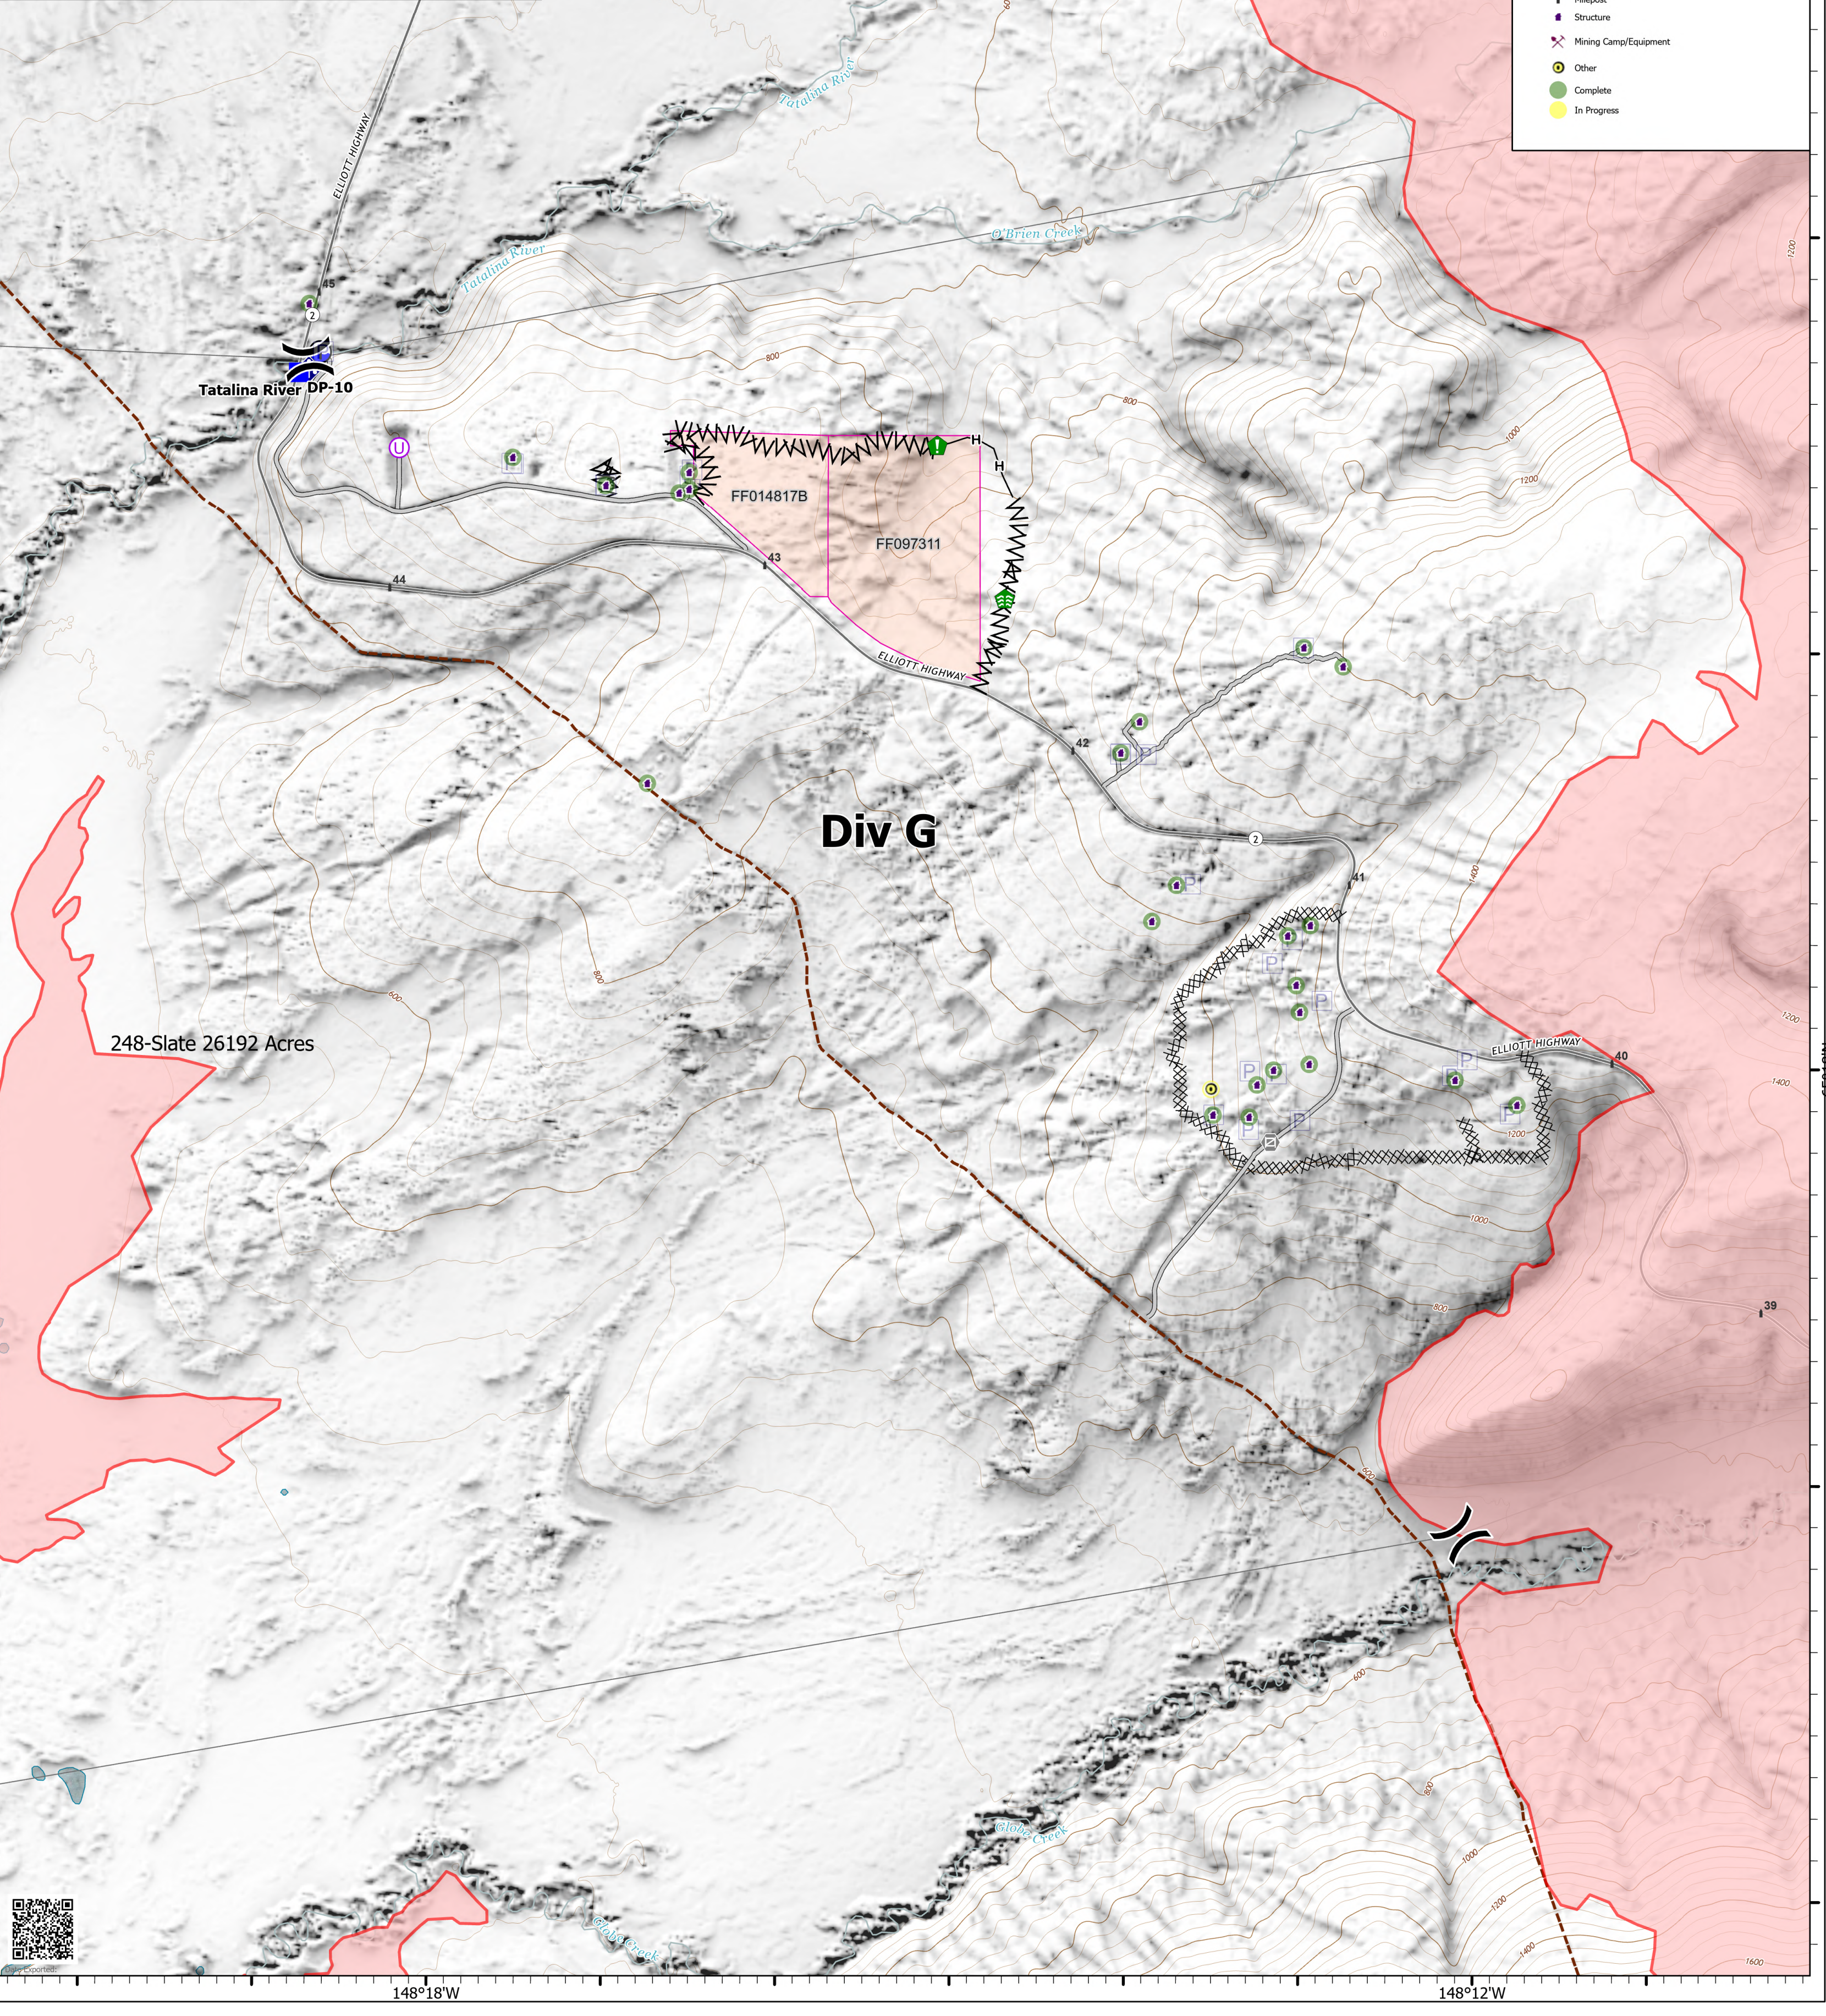

# Div Structure

## Div G

### Grapefruit Complex

AKUYD-000900  
7/9/2024

- Helispot
- Unimproved Landing Area
- ⌋ Division Break
- Drop Point
- Hot Spot - Spot Fire
- ⌋ Gate
- ⌋ Stream Crossing
- Resource Location
- ⌋ Mobile Weather Unit
- ⌋ Draft Site
- ⌋ Other Property
- ⌋ Pump
- ⌋ Water Tank
- ⌋ Completed Dozer Line
- ⌋ Completed Fuel Break
- ⌋ Completed Hand Line
- ⌋ Access Route
- ⌋ Wildfire Daily Fire Perimeter
- ⌋ Pending
- ⌋ County or Equivalent
- ⌋ Local Connector
- ⌋ Trans Alaska Pipeline
- ⌋ Milepost
- ⌋ Structure
- ⌋ Mining Camp/Equipment
- Other
- Complete
- In Progress