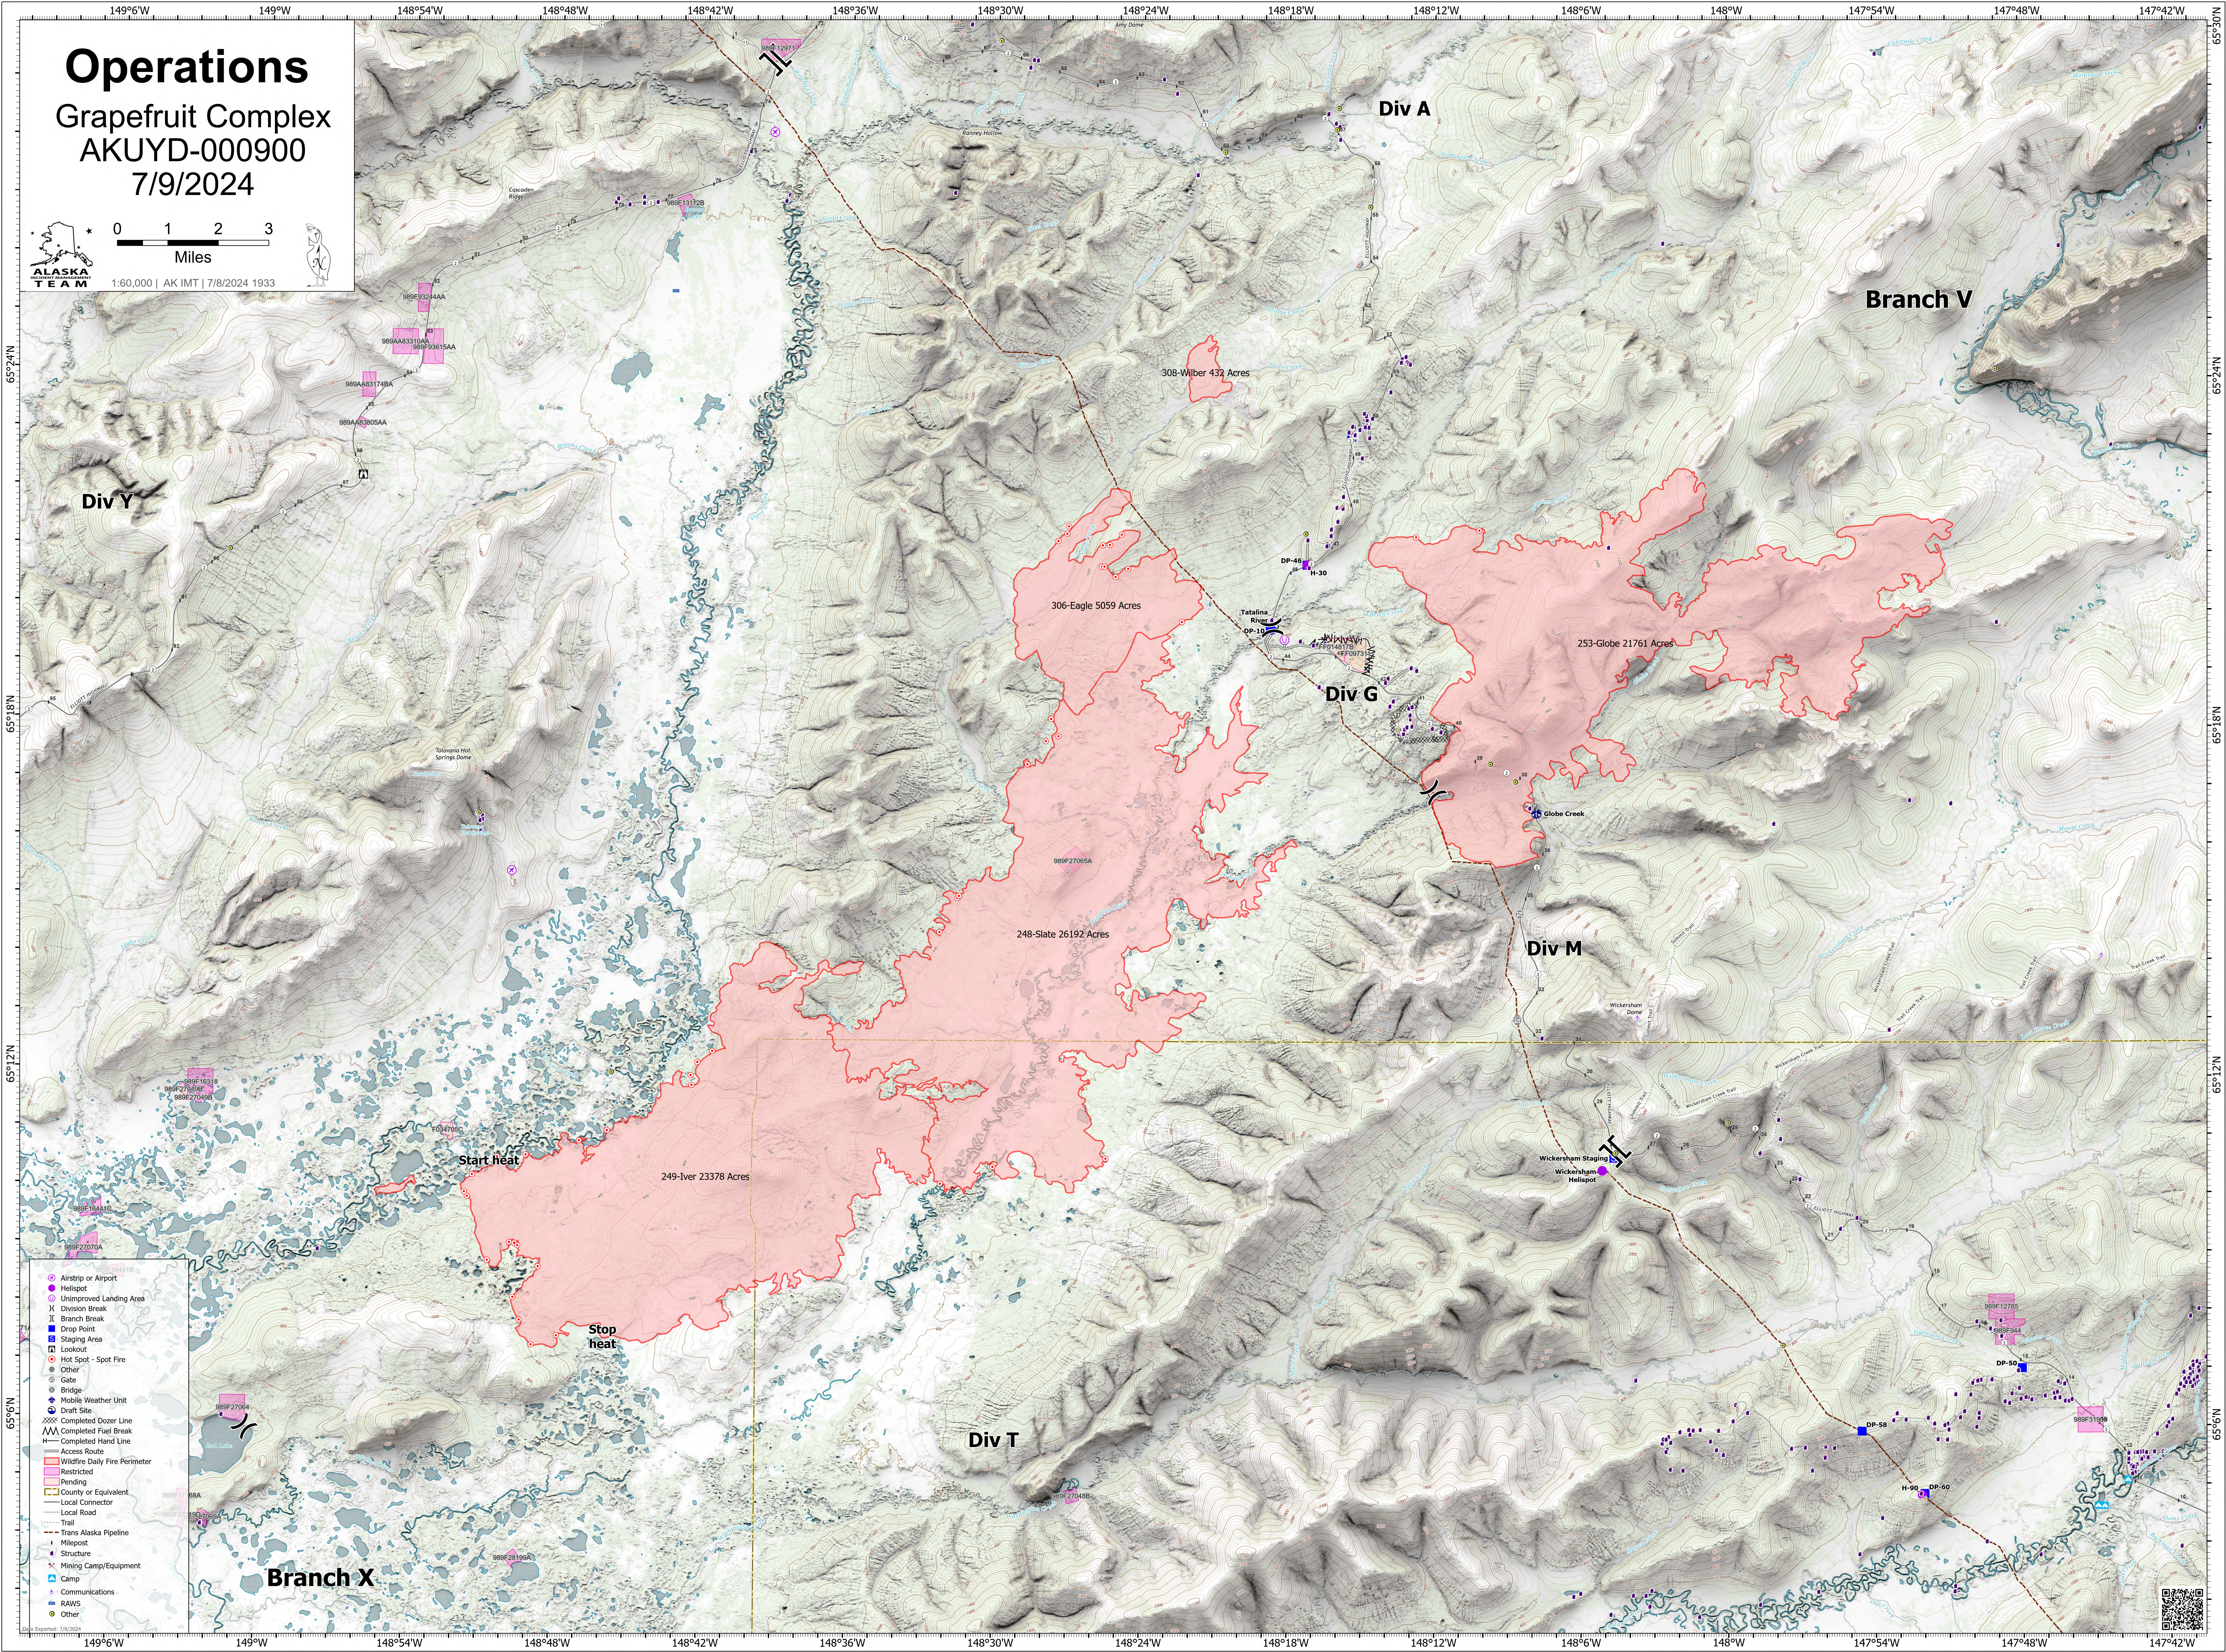

Operations

Grapefruit Complex
AKUYD-000900
7/9/2024

Div Y

Div A

Branch V

306-Eagle 5059 Acres

308-Wilber 432 Acres

253-Globe 21761 Acres

Div G

248-Slate 26192 Acres

Div M

Start heat

249-Iver 23378 Acres

Stop heat

Div T

Branch X

- Airstrip or Airport
- Helipad
- Unimproved Landing Area
- Division Break
- Branch Break
- Drop Point
- Staging Area
- Lookout
- Hot Spot - Spot Fire
- Other
- Gate
- Bridge
- Mobile Weather Unit
- Draft Site
- Completed Dozer Line
- Completed Fuel Break
- Completed Hand Line
- Access Route
- Wildfire Daily Fire Perimeter
- Restricted
- Pending
- County or Equivalent
- Local Connector
- Local Road
- Trail
- Trans Alaska Pipeline
- Milepost
- Structure
- Mining Camp/Equipment
- Camp
- Communications
- RAWS
- Other