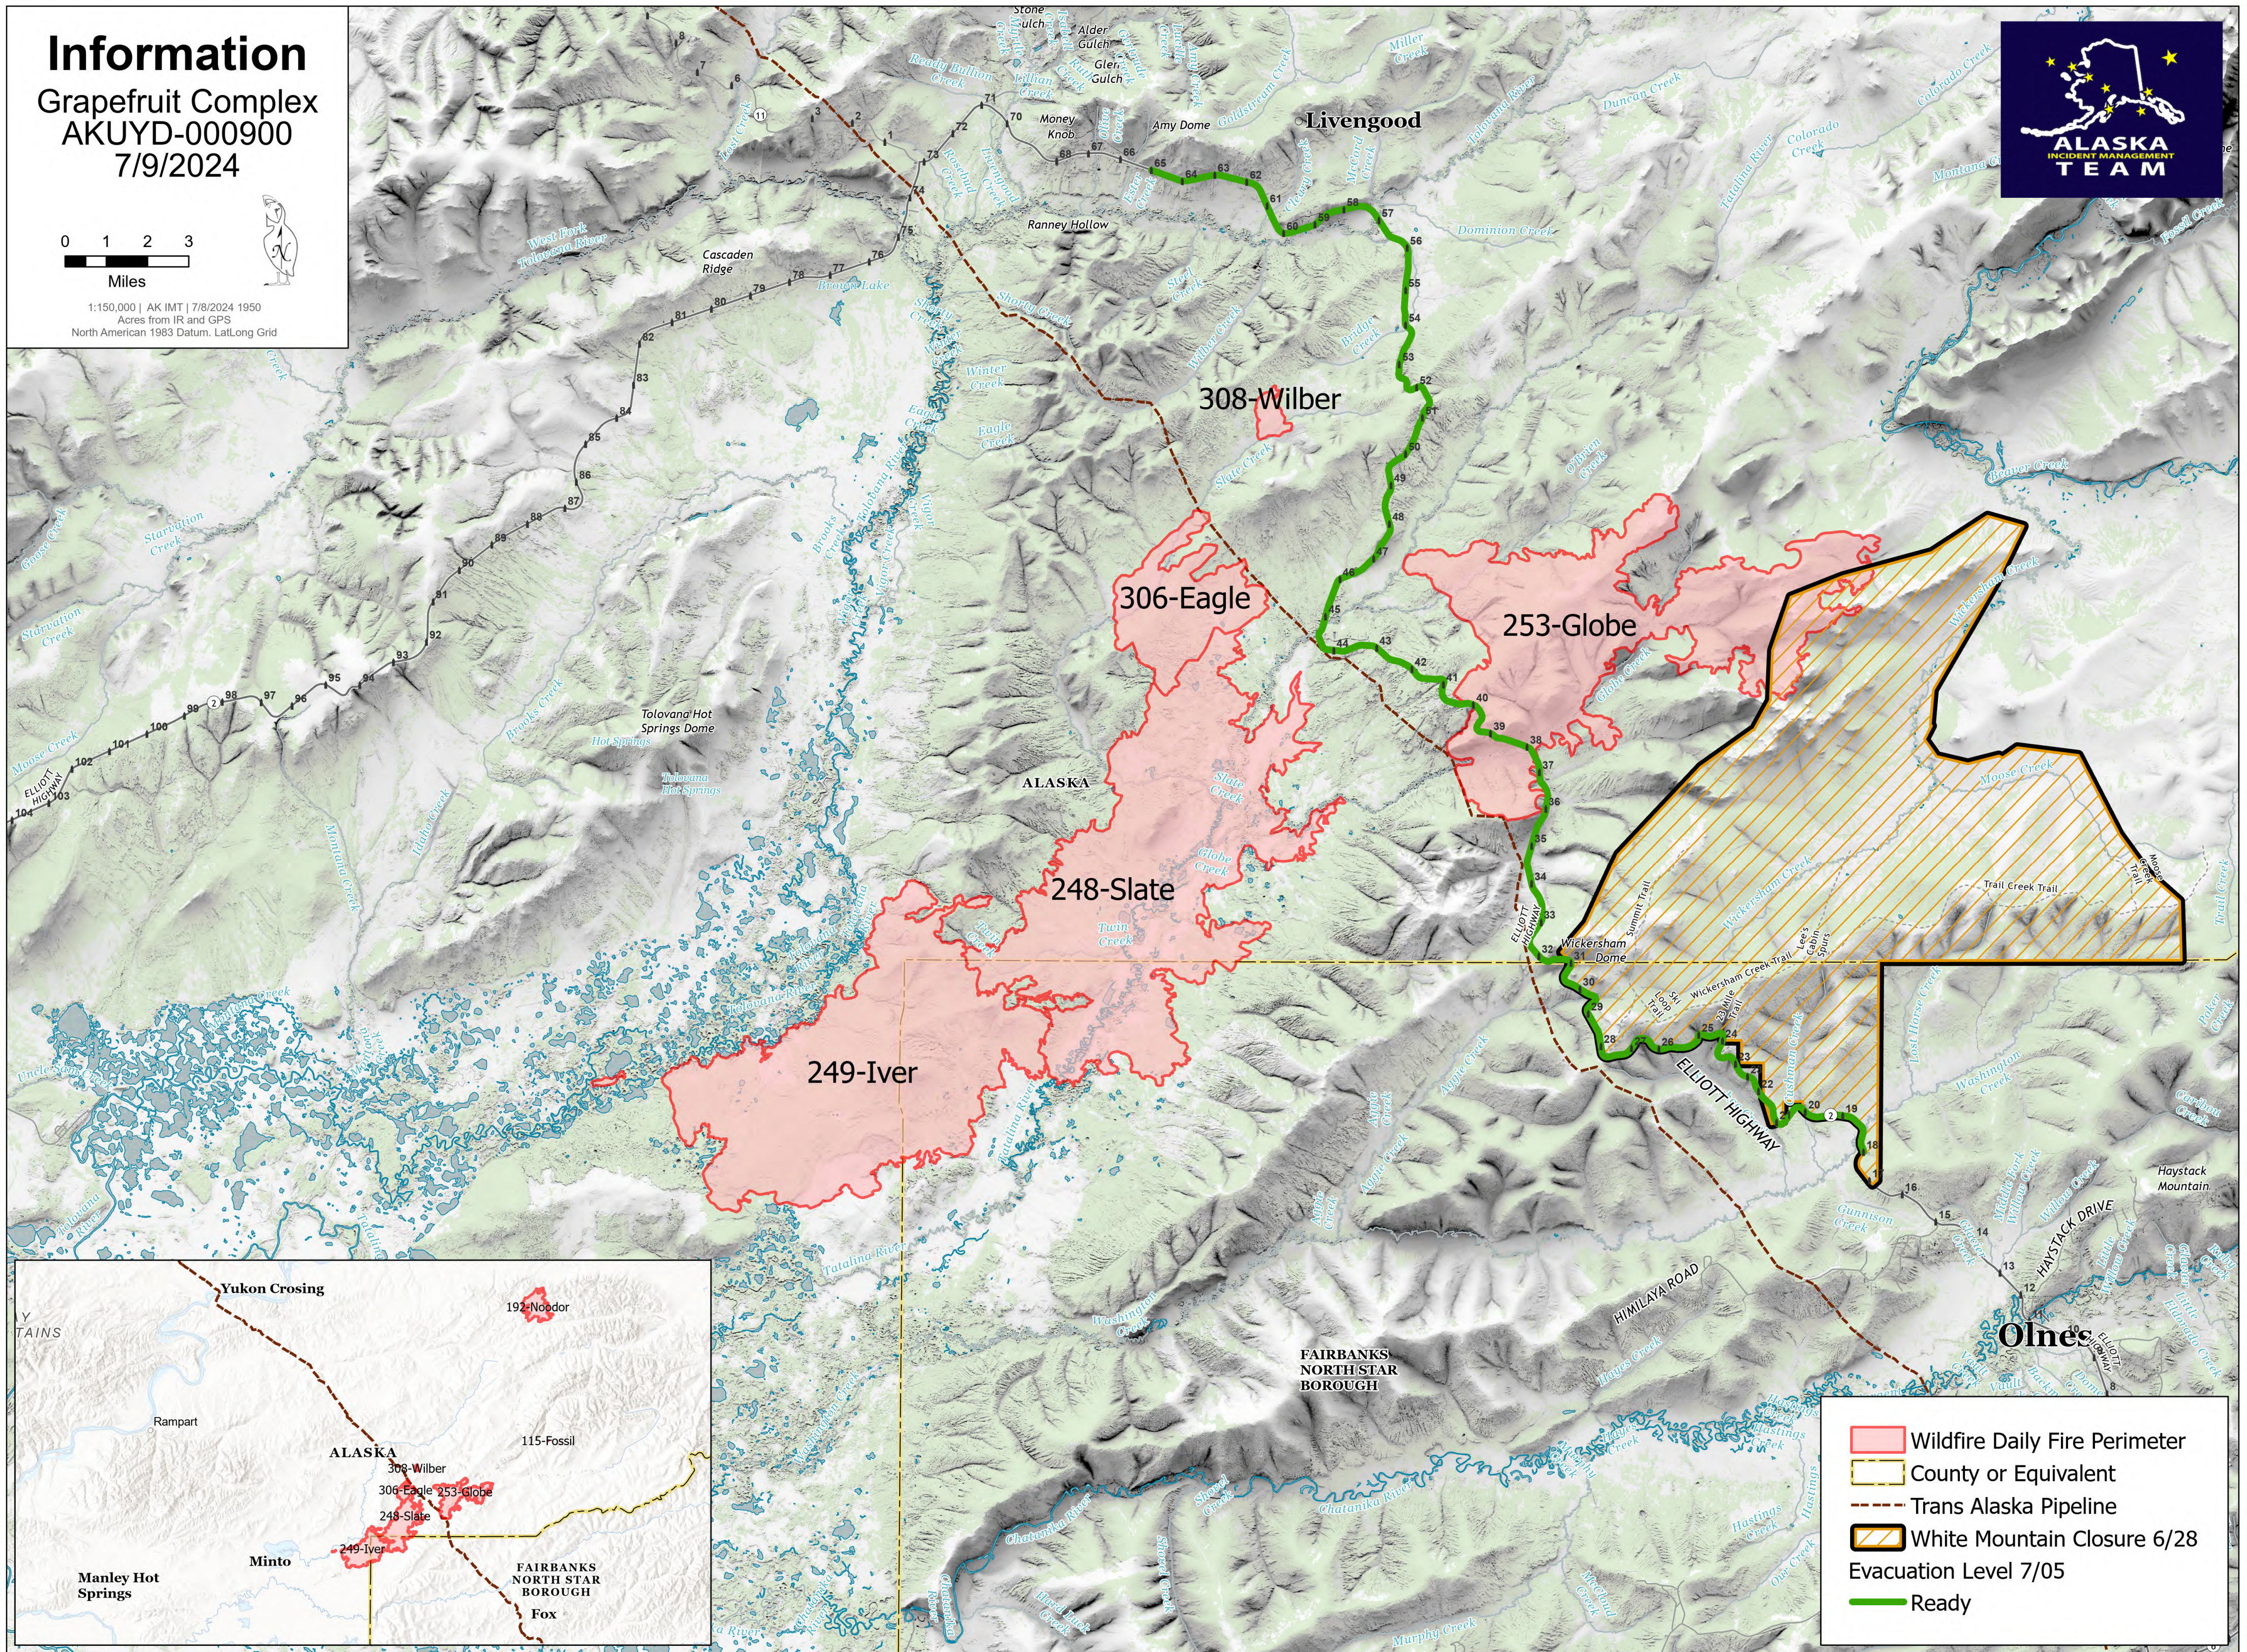

Information

Grapefruit Complex
AKUYD-000900
7/9/2024

1:150,000 | AK IMT | 7/8/2024 1950
Acres from IR and GPS
North American 1983 Datum. Lat/Long Grid

-  Wildfire Daily Fire Perimeter
-  County or Equivalent
-  Trans Alaska Pipeline
-  White Mountain Closure 6/28
-  Evacuation Level 7/05
-  Ready