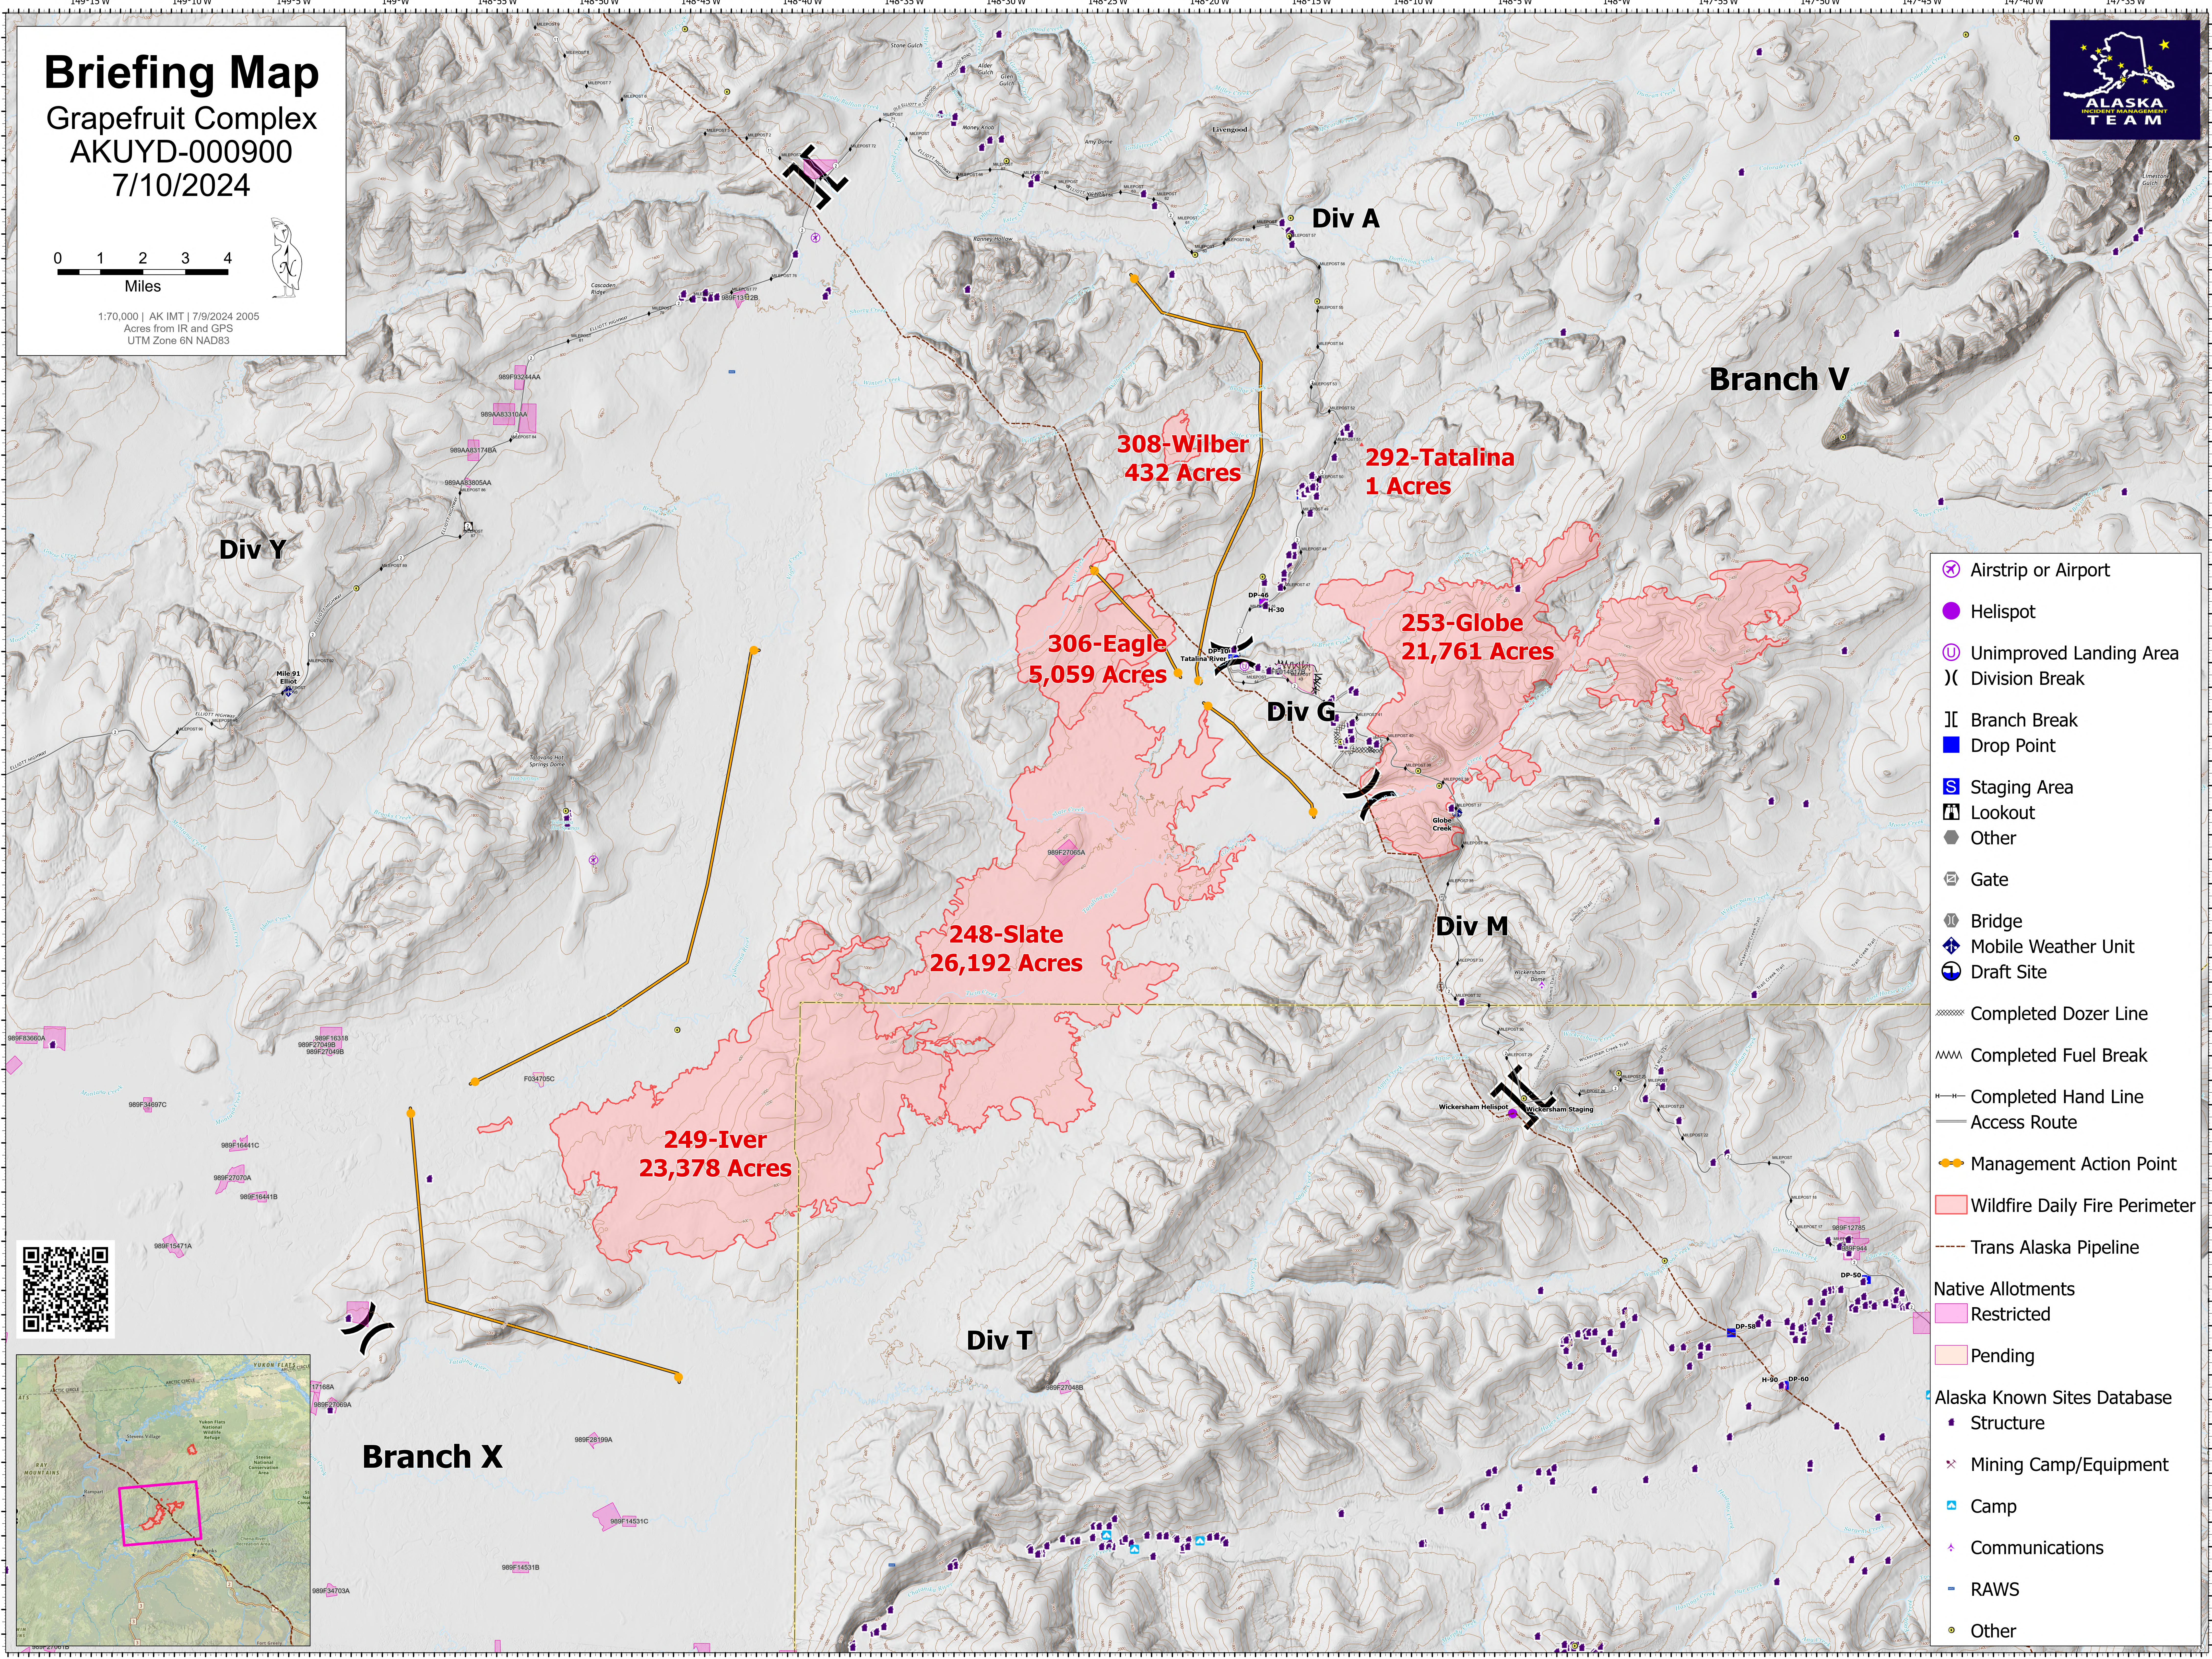

Briefing Map

Grapefruit Complex

AKUYD-000900

7/10/2024

1:70,000 | AK IMT | 7/9/2024 2005
Acres from IR and GPS
UTM Zone 6N NAD83

308-Wilber
432 Acres

292-Tatalina
1 Acres

306-Eagle
5,059 Acres

253-Globe
21,761 Acres

248-Slate
26,192 Acres

249-Iver
23,378 Acres

- Airstrip or Airport
- Helispot
- Unimproved Landing Area
- Division Break
- Branch Break
- Drop Point
- Staging Area
- Lookout
- Other
- Gate
- Bridge
- Mobile Weather Unit
- Draft Site
- Completed Dozer Line
- Completed Fuel Break
- Completed Hand Line
- Access Route
- Management Action Point
- Wildfire Daily Fire Perimeter
- Trans Alaska Pipeline
- Native Allotments**
- Restricted
- Pending
- Alaska Known Sites Database**
- Structure
- Mining Camp/Equipment
- Camp
- Communications
- RAWS
- Other