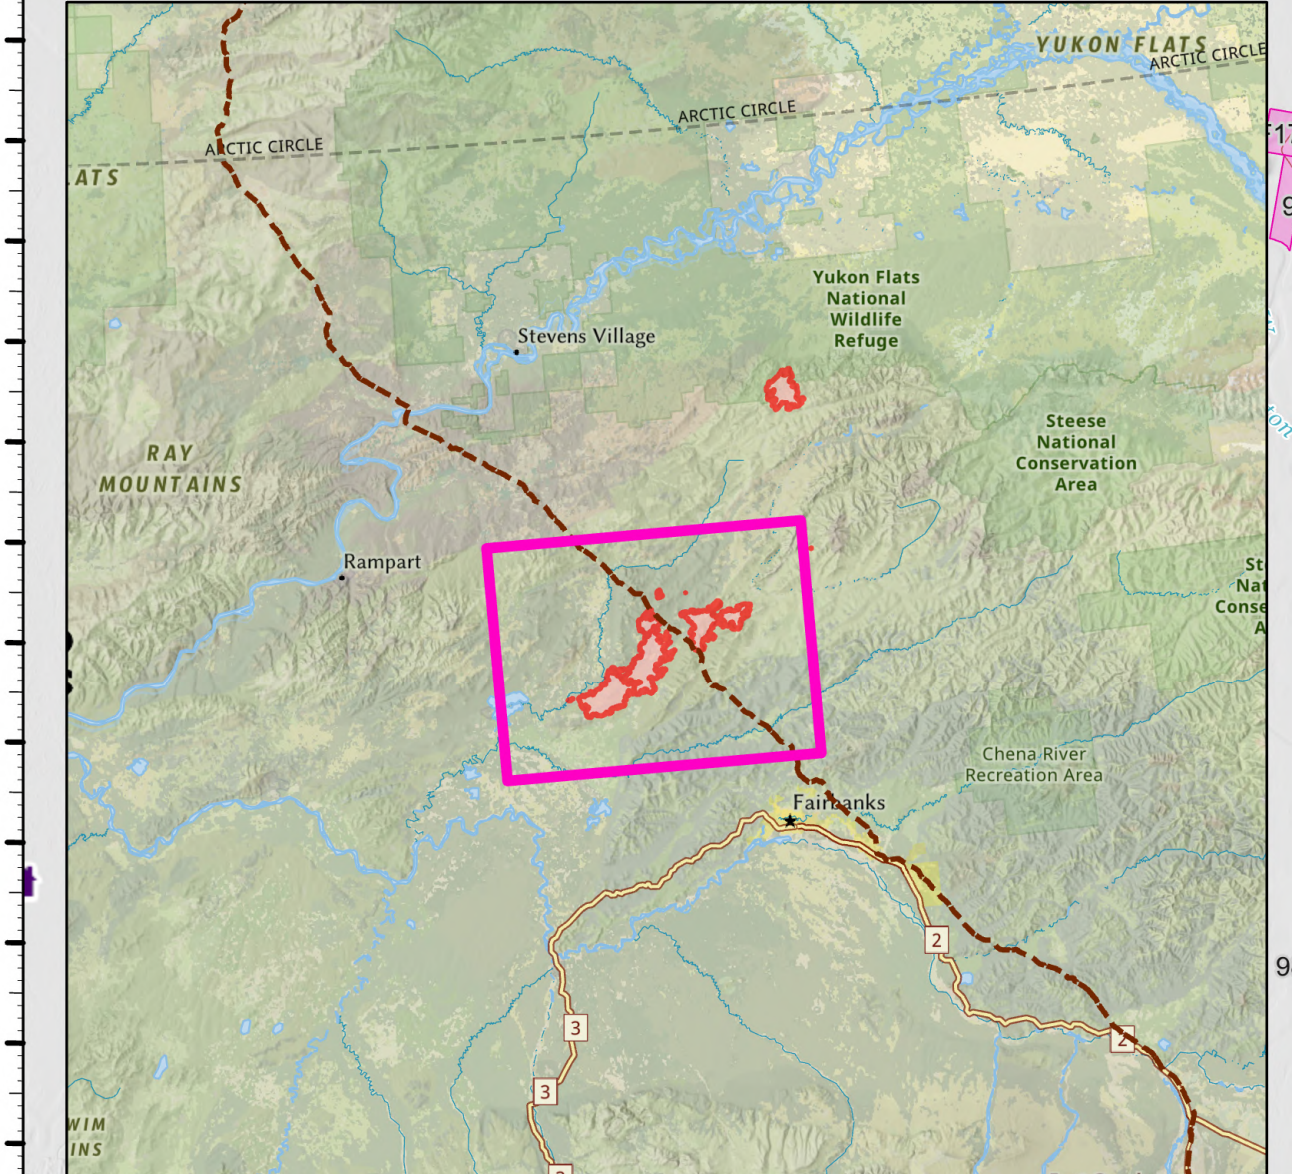

Briefing Map

Grapefruit Complex

AKUYD-000900

7/10/2024

1:70,000 | AK IMT | 7/9/2024 2005
Acres from IR and GPS
UTM Zone 6N NAD83

308-Wilber
432 Acres

292-Tatalina
1 Acres

306-Eagle
5,059 Acres

253-Globe
21,761 Acres

248-Slate
26,192 Acres

249-Iver
23,378 Acres

- Airstrip or Airport
- Helispot
- Unimproved Landing Area
- Division Break
- Branch Break
- Drop Point
- Staging Area
- Lookout
- Other
- Gate
- Bridge
- Mobile Weather Unit
- Draft Site
- Completed Dozer Line
- Completed Fuel Break
- Completed Hand Line
- Access Route
- Management Action Point
- Wildfire Daily Fire Perimeter
- Trans Alaska Pipeline
- Native Allotments**
- Restricted
- Pending
- Alaska Known Sites Database**
- Structure
- Mining Camp/Equipment
- Camp
- Communications
- RAWS
- Other