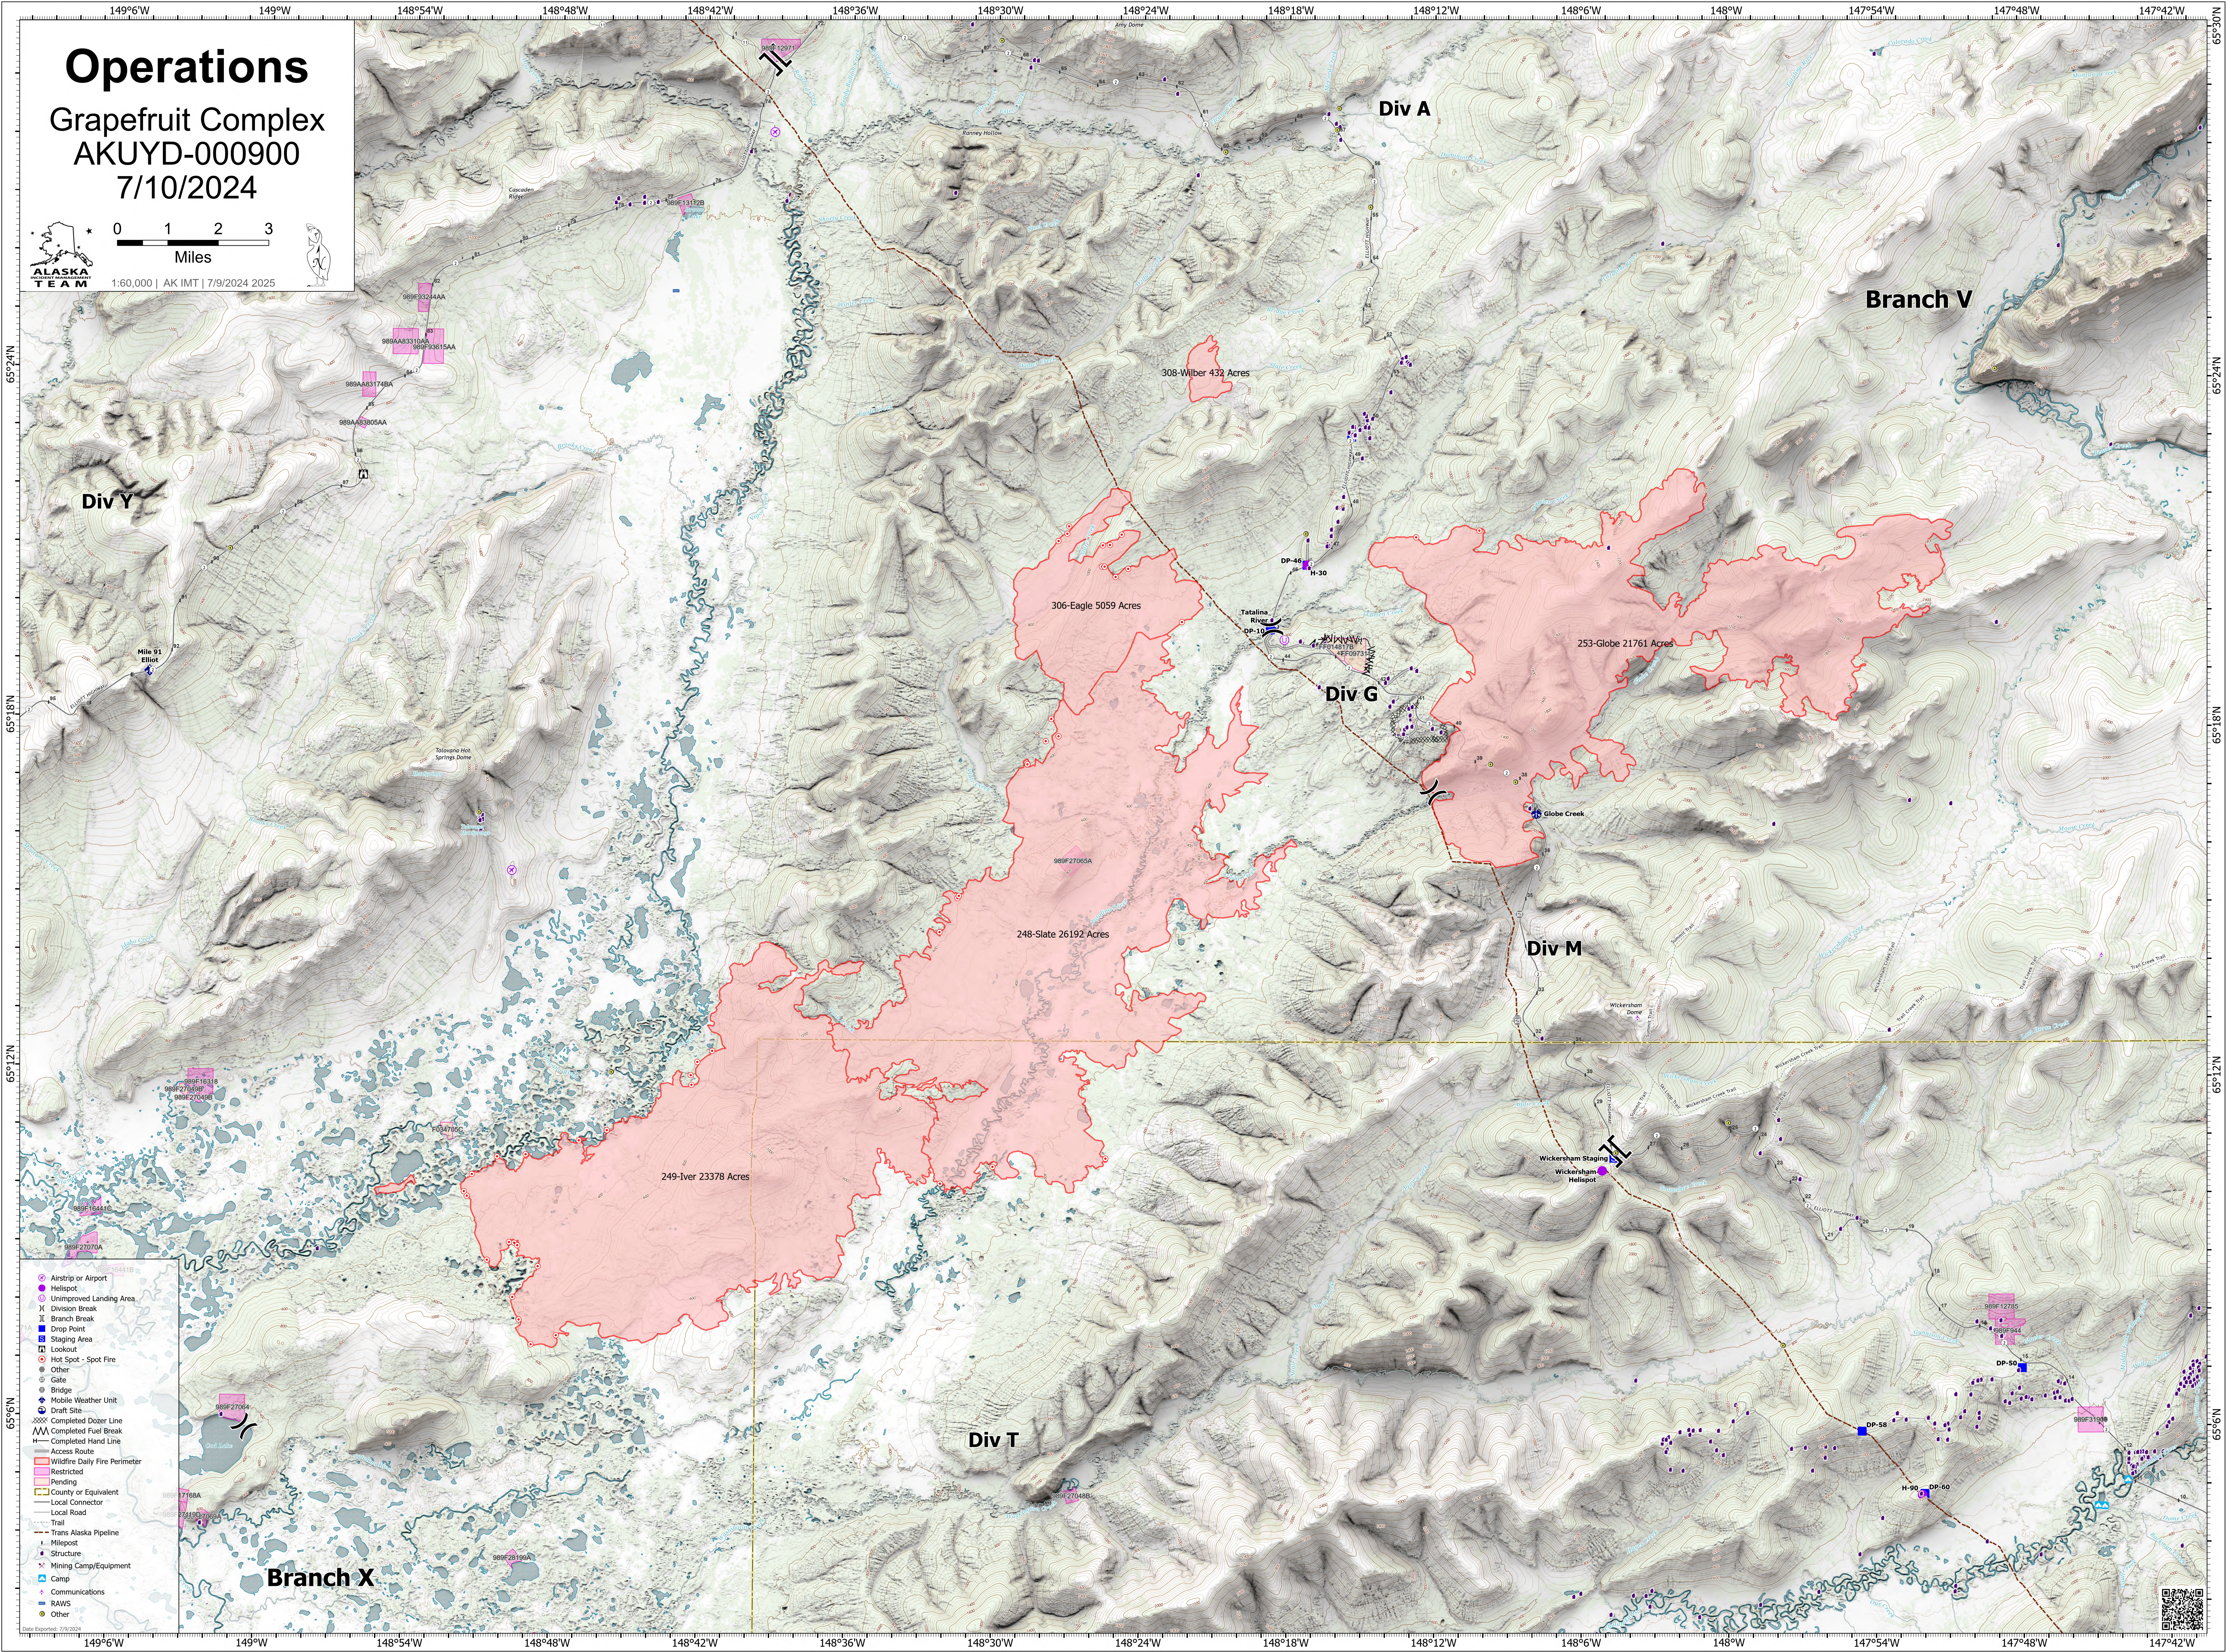

Operations

Grapefruit Complex
AKUYD-000900
7/10/2024

308-Wilber 432 Acres

306-Eagle 5059 Acres

253-Globe 21761 Acres

248-Slate 26192 Acres

249-Iver 23378 Acres

Div T

Div A

Div G

Div M

Branch V

Branch X

- Airstrip or Airport
- Helispot
- Unimproved Landing Area
- Division Break
- Branch Break
- Drop Point
- Staging Area
- Lookout
- Hot Spot - Spot Fire
- Other
- Gate
- Bridge
- Mobile Weather Unit
- Draft Site
- Completed Dozer Line
- Completed Fuel Break
- Completed Hand Line
- Access Route
- Wildfire Daily Fire Perimeter
- Restricted
- Pending
- County or Equivalent
- Local Connector
- Local Road
- Trail
- Trans-Alaska Pipeline
- Milepost
- Structure
- Mining Camp/Equipment
- Camp
- Communications
- RAWS
- Other