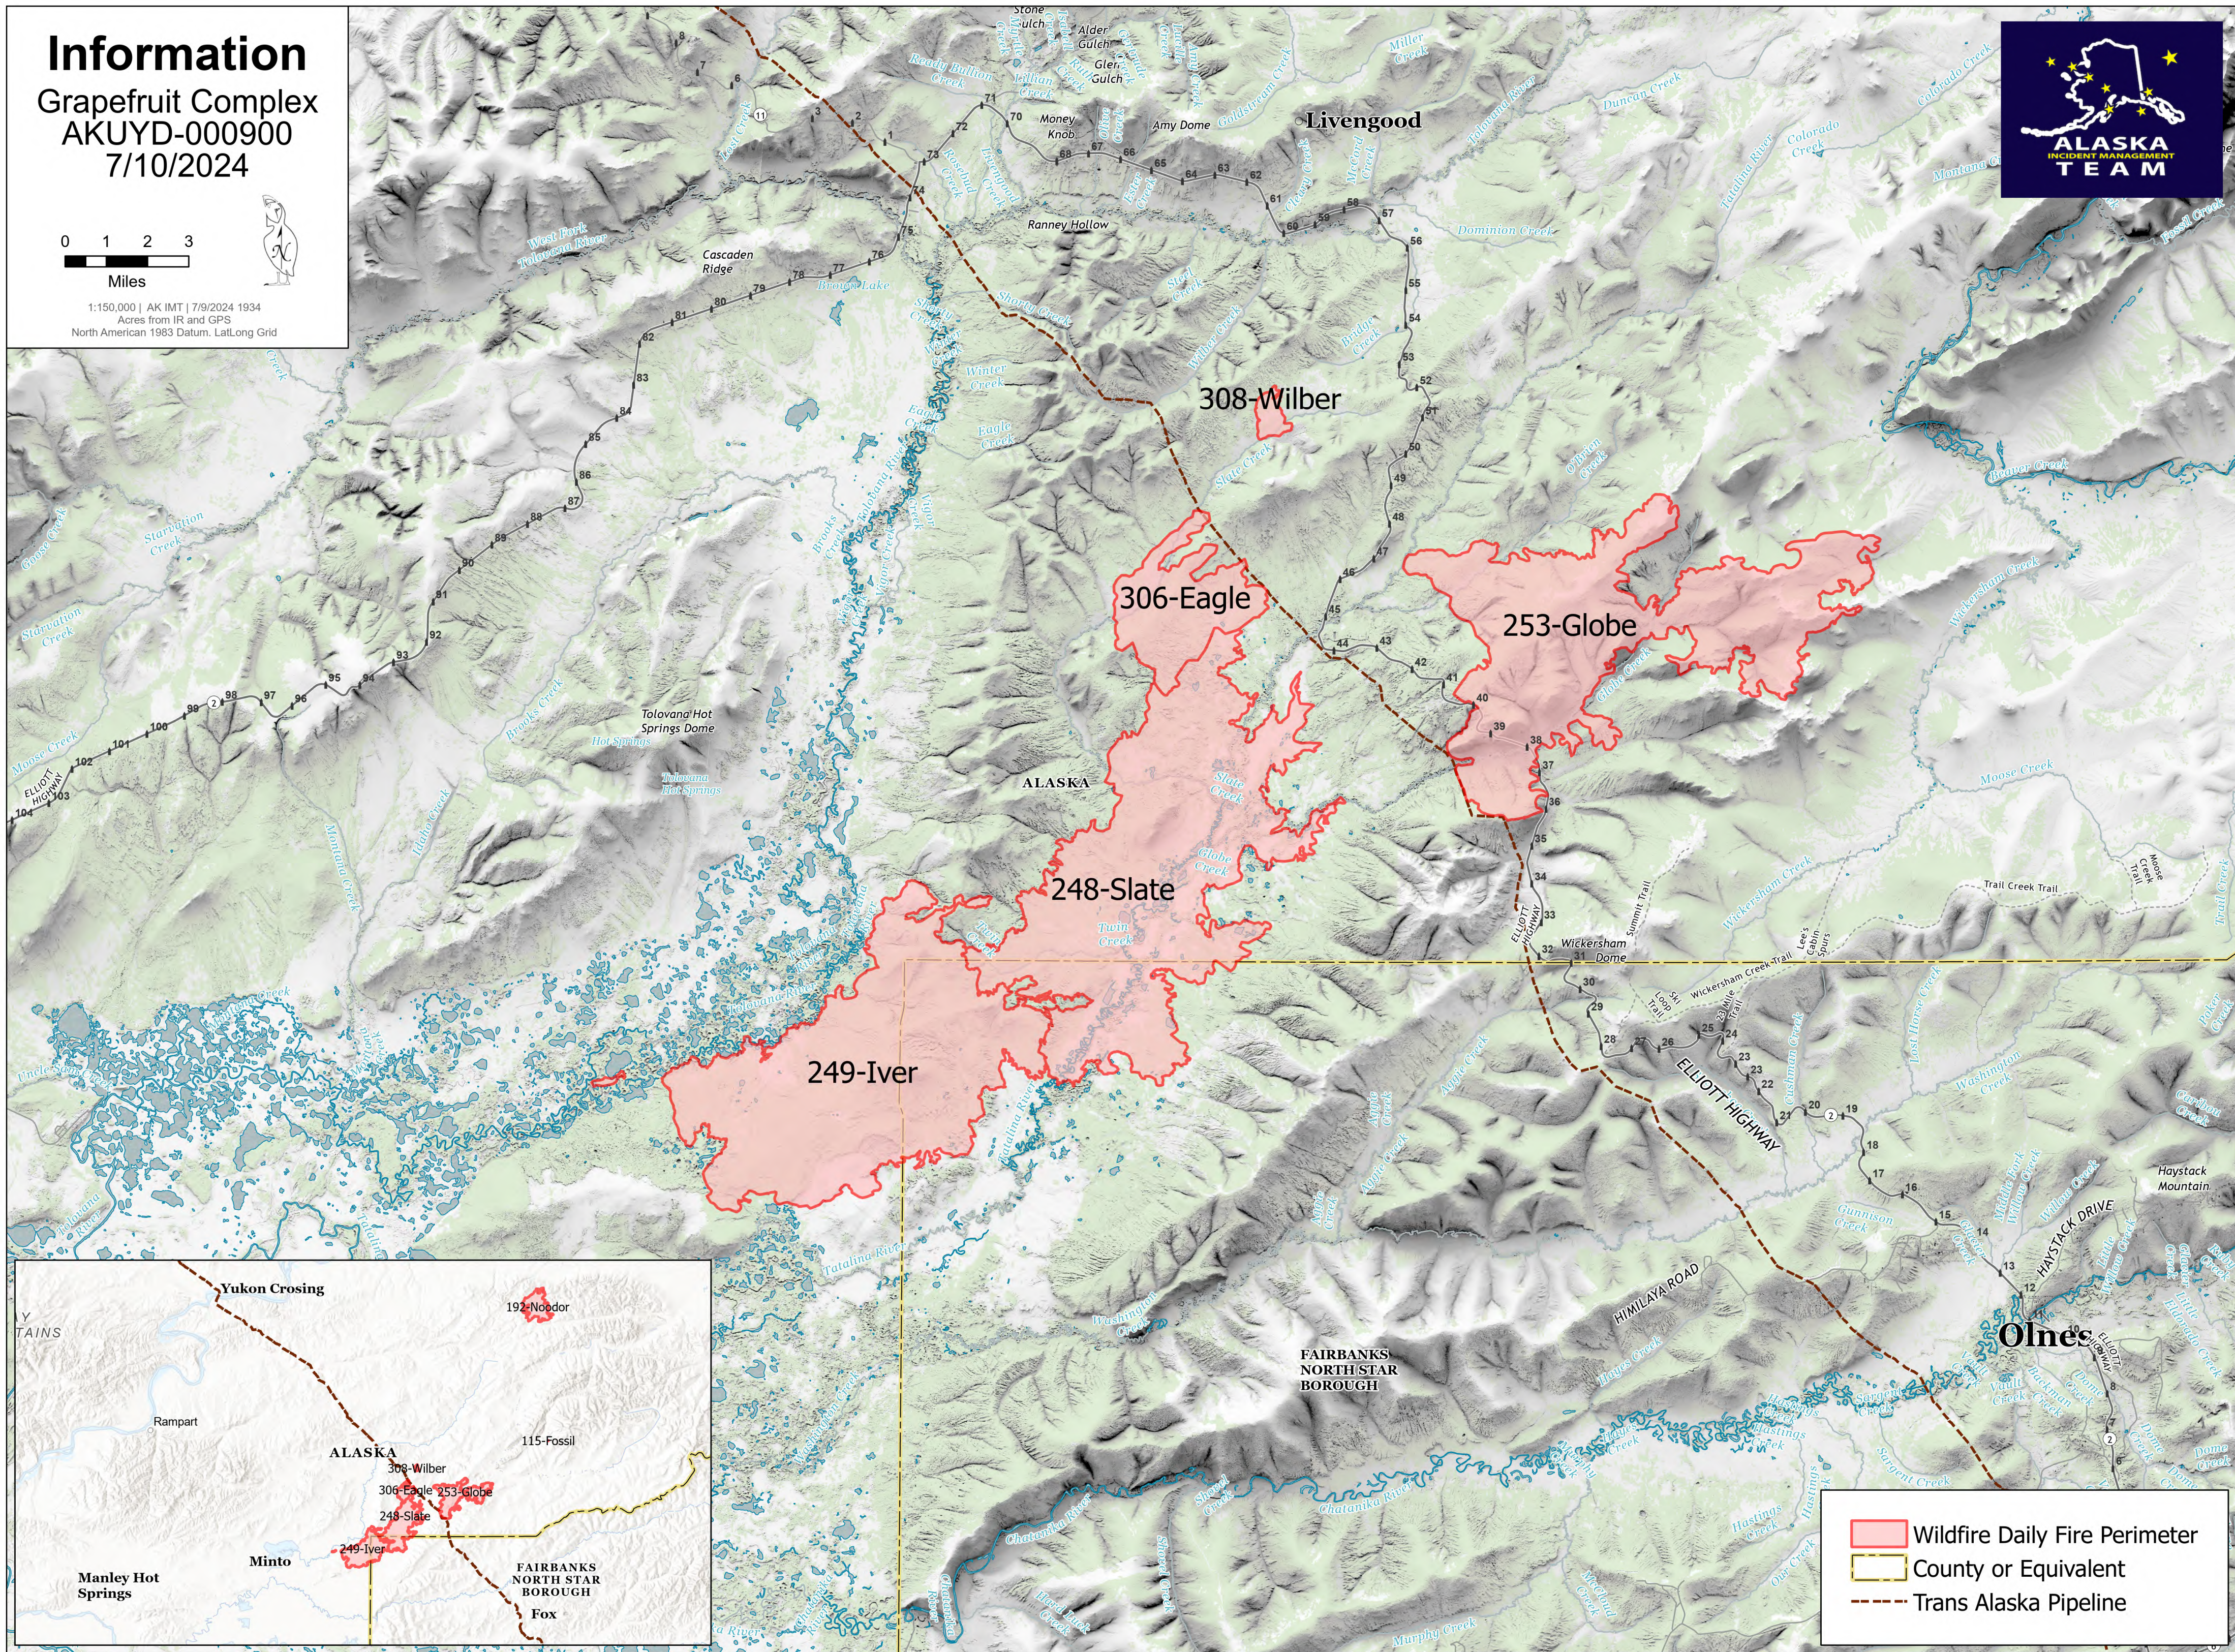

Information

Grapefruit Complex
AKUYD-000900
7/10/2024

1:150,000 | AK IMT | 7/9/2024 1934
Acres from IR and GPS
North American 1983 Datum. Lat/Long Grid

- Wildfire Daily Fire Perimeter
- County or Equivalent
- Trans Alaska Pipeline