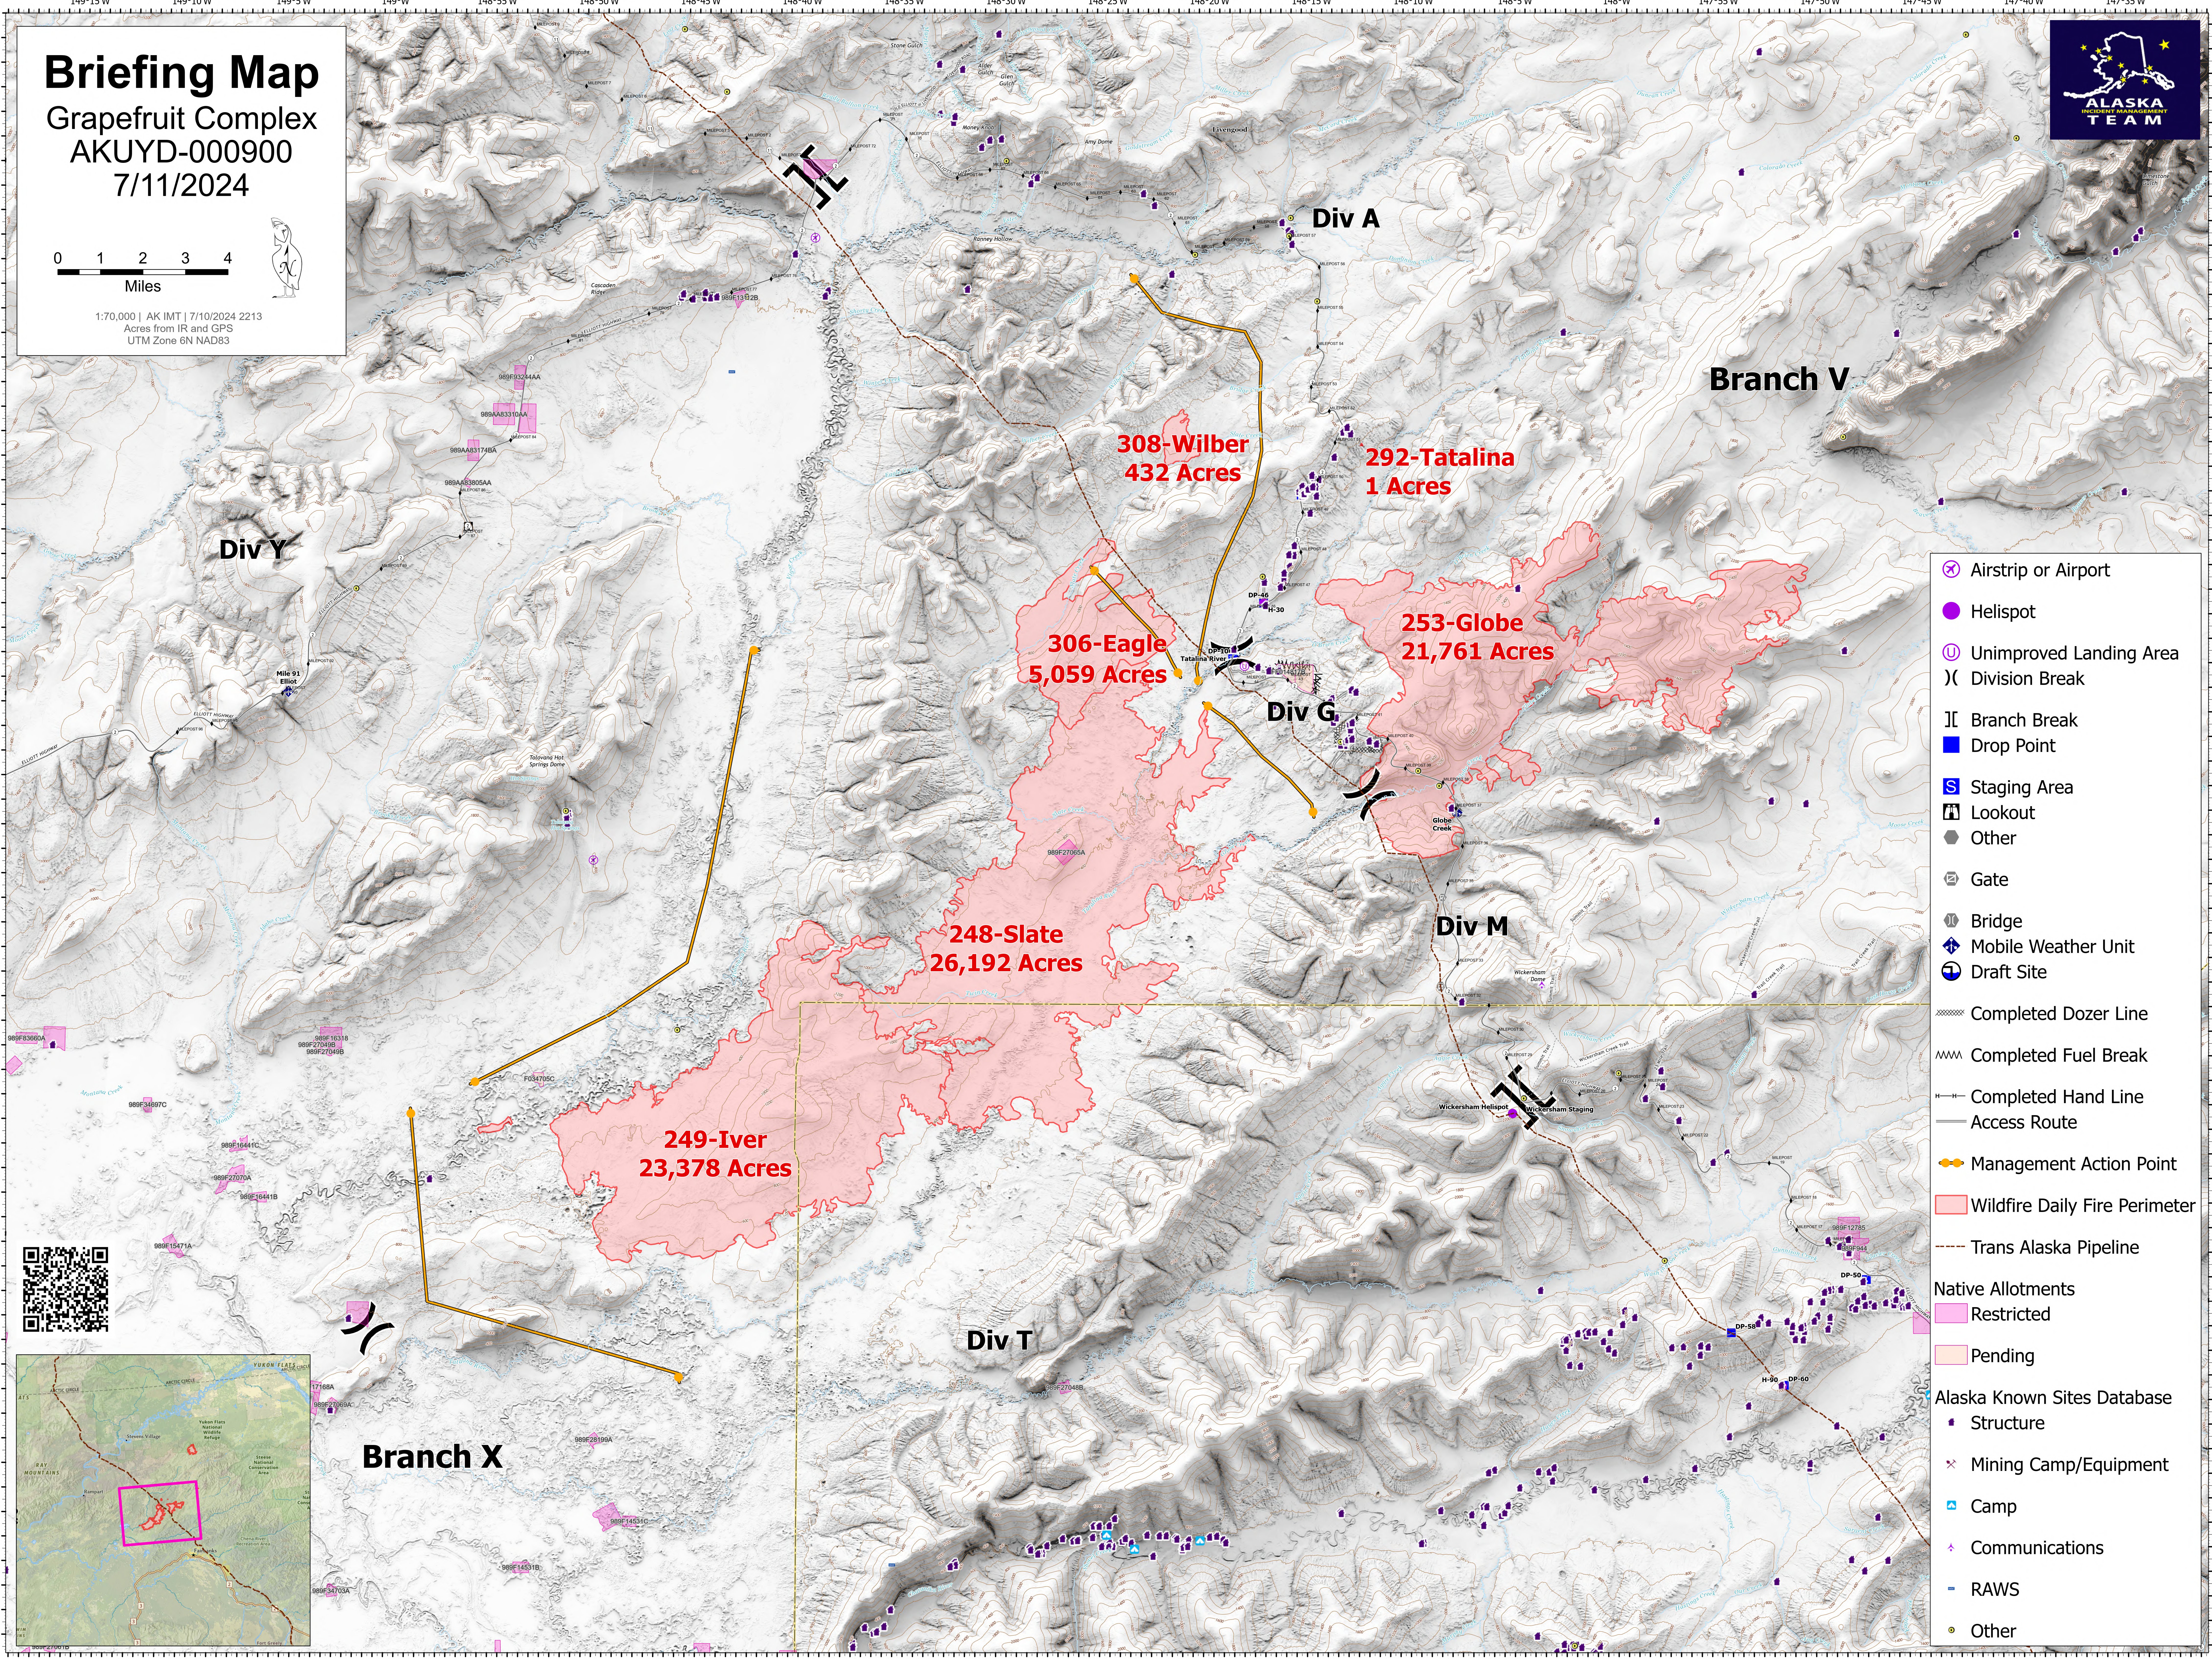

Briefing Map

Grapefruit Complex

AKUYD-000900

7/11/2024

1:70,000 | AK IMT | 7/10/2024 2213
Acres from IR and GPS
UTM Zone 6N NAD83

308-Wilber
432 Acres

292-Tatalina
1 Acres

306-Eagle
5,059 Acres

253-Globe
21,761 Acres

248-Slate
26,192 Acres

249-Iver
23,378 Acres

Branch X

- Airstrip or Airport
- Helispot
- Unimproved Landing Area
- Division Break
- Branch Break
- Drop Point
- Staging Area
- Lookout
- Other
- Gate
- Bridge
- Mobile Weather Unit
- Draft Site
- Completed Dozer Line
- Completed Fuel Break
- Completed Hand Line
- Access Route
- Management Action Point
- Wildfire Daily Fire Perimeter
- Trans Alaska Pipeline
- Native Allotments**
- Restricted
- Pending
- Alaska Known Sites Database**
- Structure
- Mining Camp/Equipment
- Camp
- Communications
- RAWS
- Other