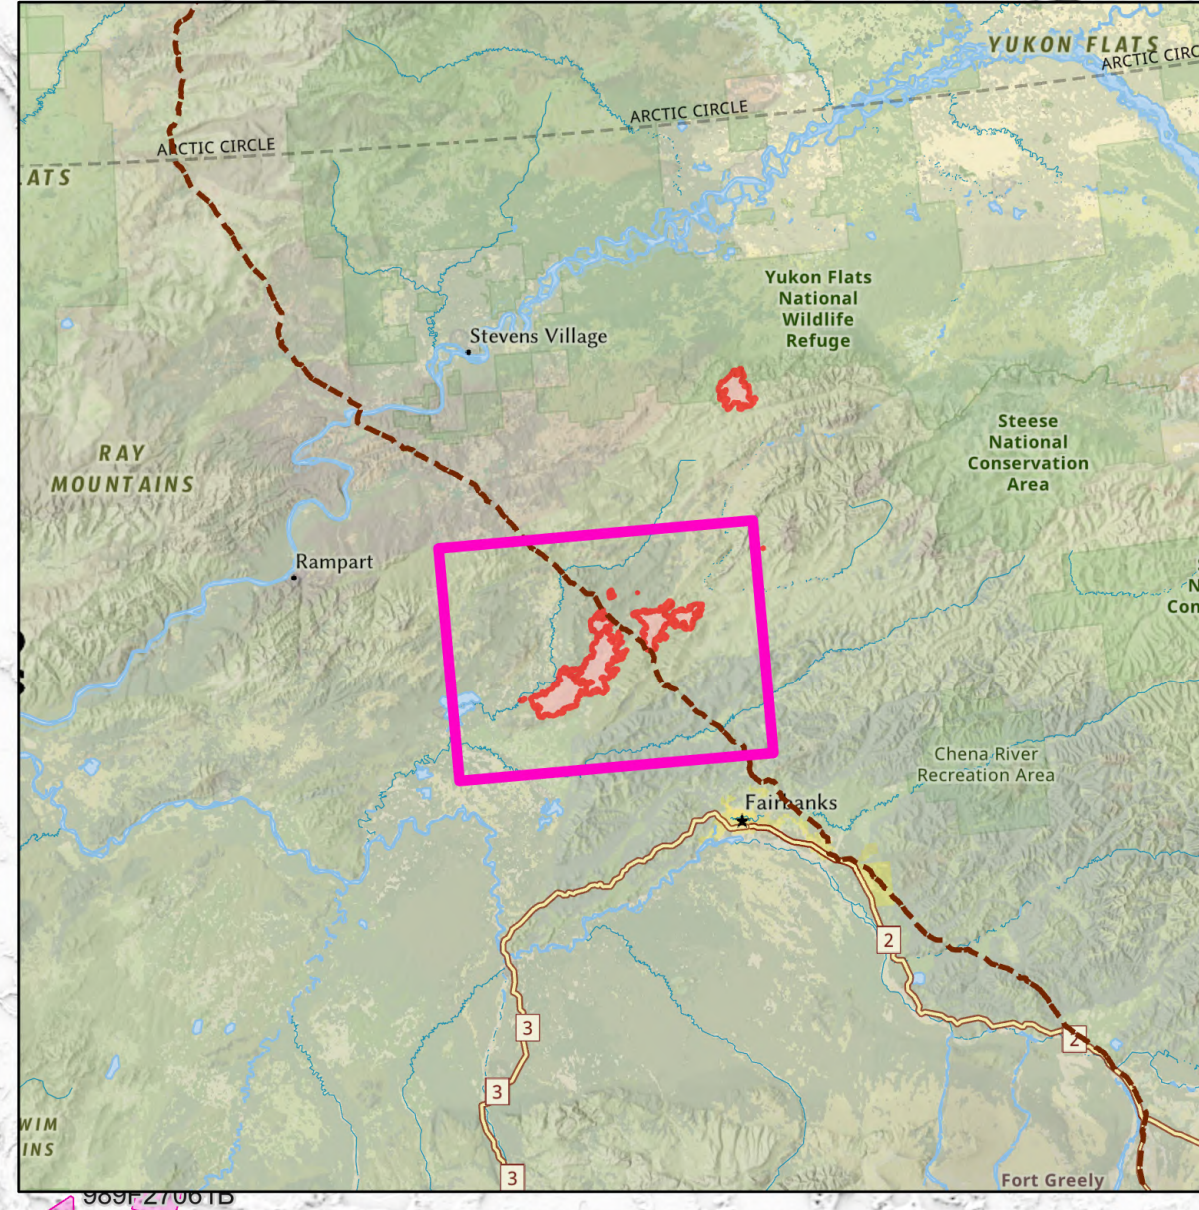

Briefing Map

Grapefruit Complex

AKUYD-000900

7/11/2024

1:70,000 | AK IMT | 7/10/2024 2213
Acres from IR and GPS
UTM Zone 6N NAD83

308-Wilber
432 Acres

292-Tatalina
1 Acres

306-Eagle
5,059 Acres

253-Globe
21,761 Acres

248-Slate
26,192 Acres

249-Iver
23,378 Acres

Branch X

- Airstrip or Airport
- Helispot
- Unimproved Landing Area
- Division Break
- Branch Break
- Drop Point
- Staging Area
- Lookout
- Other
- Gate
- Bridge
- Mobile Weather Unit
- Draft Site
- Completed Dozer Line
- Completed Fuel Break
- Completed Hand Line
- Access Route
- Management Action Point
- Wildfire Daily Fire Perimeter
- Trans Alaska Pipeline
- Native Allotments**
- Restricted
- Pending
- Alaska Known Sites Database**
- Structure
- Mining Camp/Equipment
- Camp
- Communications
- RAWS
- Other