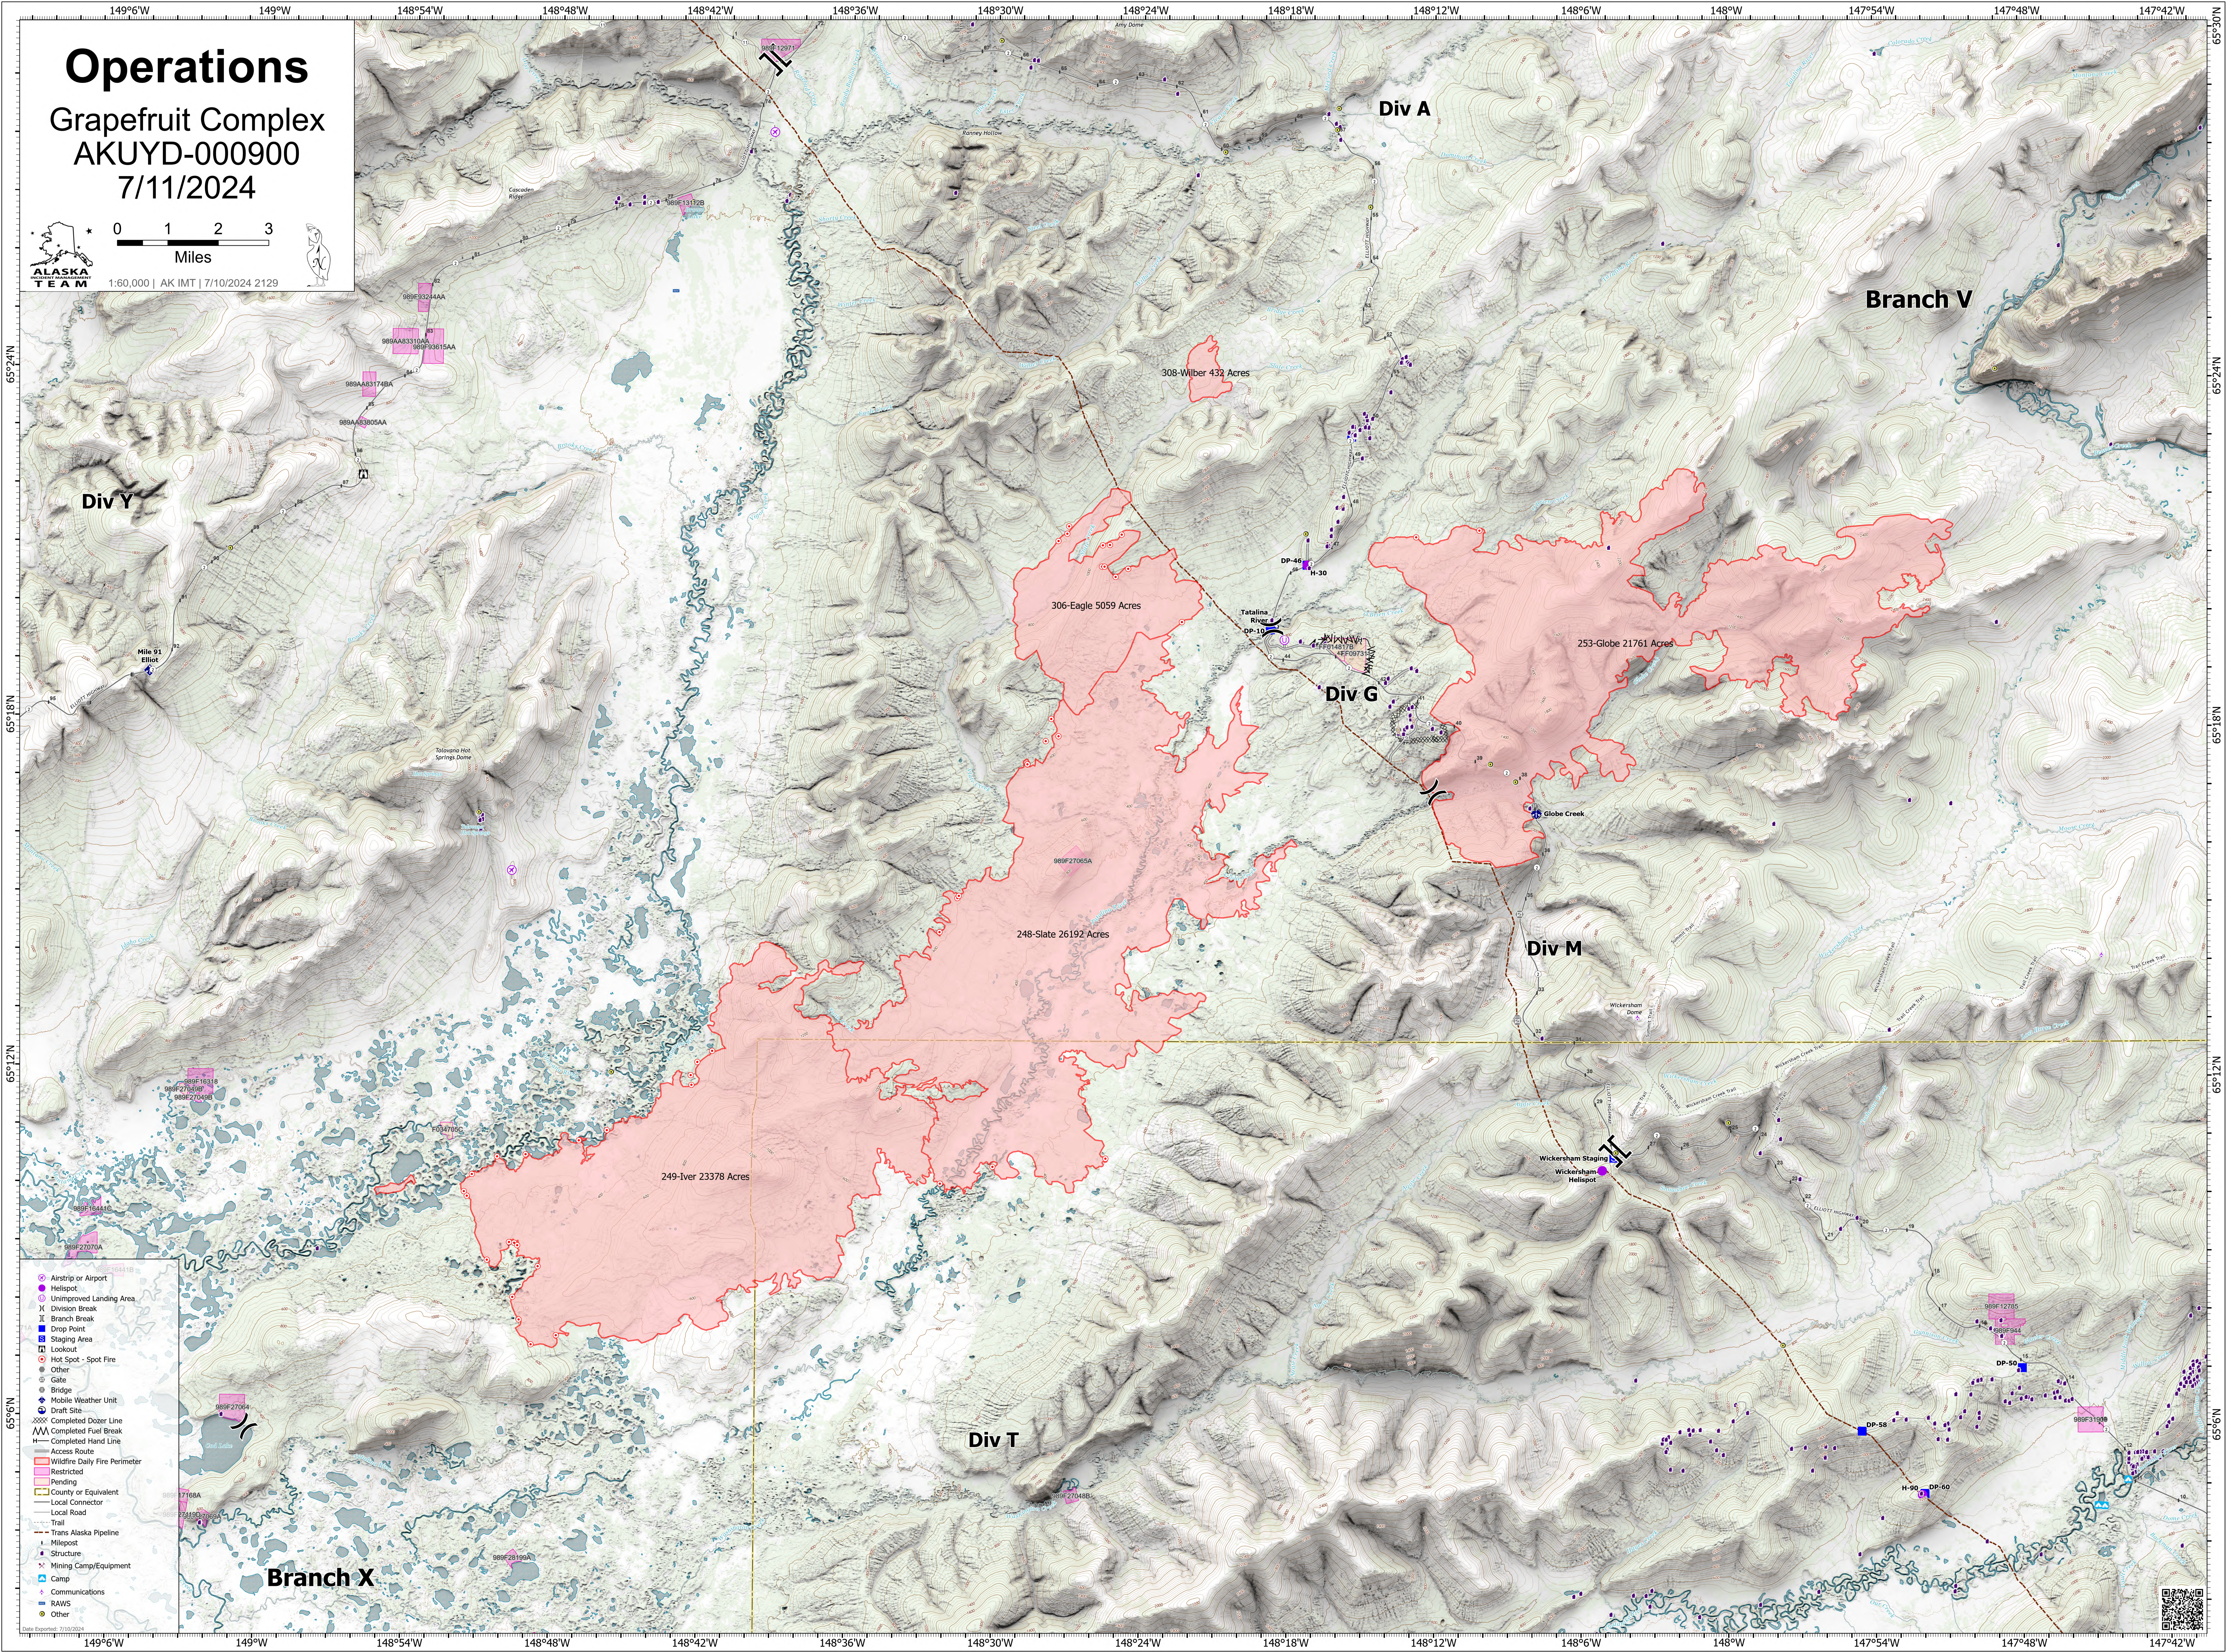

# Operations

Grapefruit Complex  
AKUYD-000900  
7/11/2024

Div Y

Div A

Branch V

Div G

Div M

Div T

Branch X

308-Wilber 432 Acres

306-Eagle 5059 Acres

248-Slate 26192 Acres

249-Iver 23378 Acres

253-Globe 21761 Acres

Mile 51 Elliot

Wickaham Dome

Tatalina River

Wickaham Staging Helispot

989F1631B

989F2765B

989F2704B

989F1644B

989F2707A

989F2706A