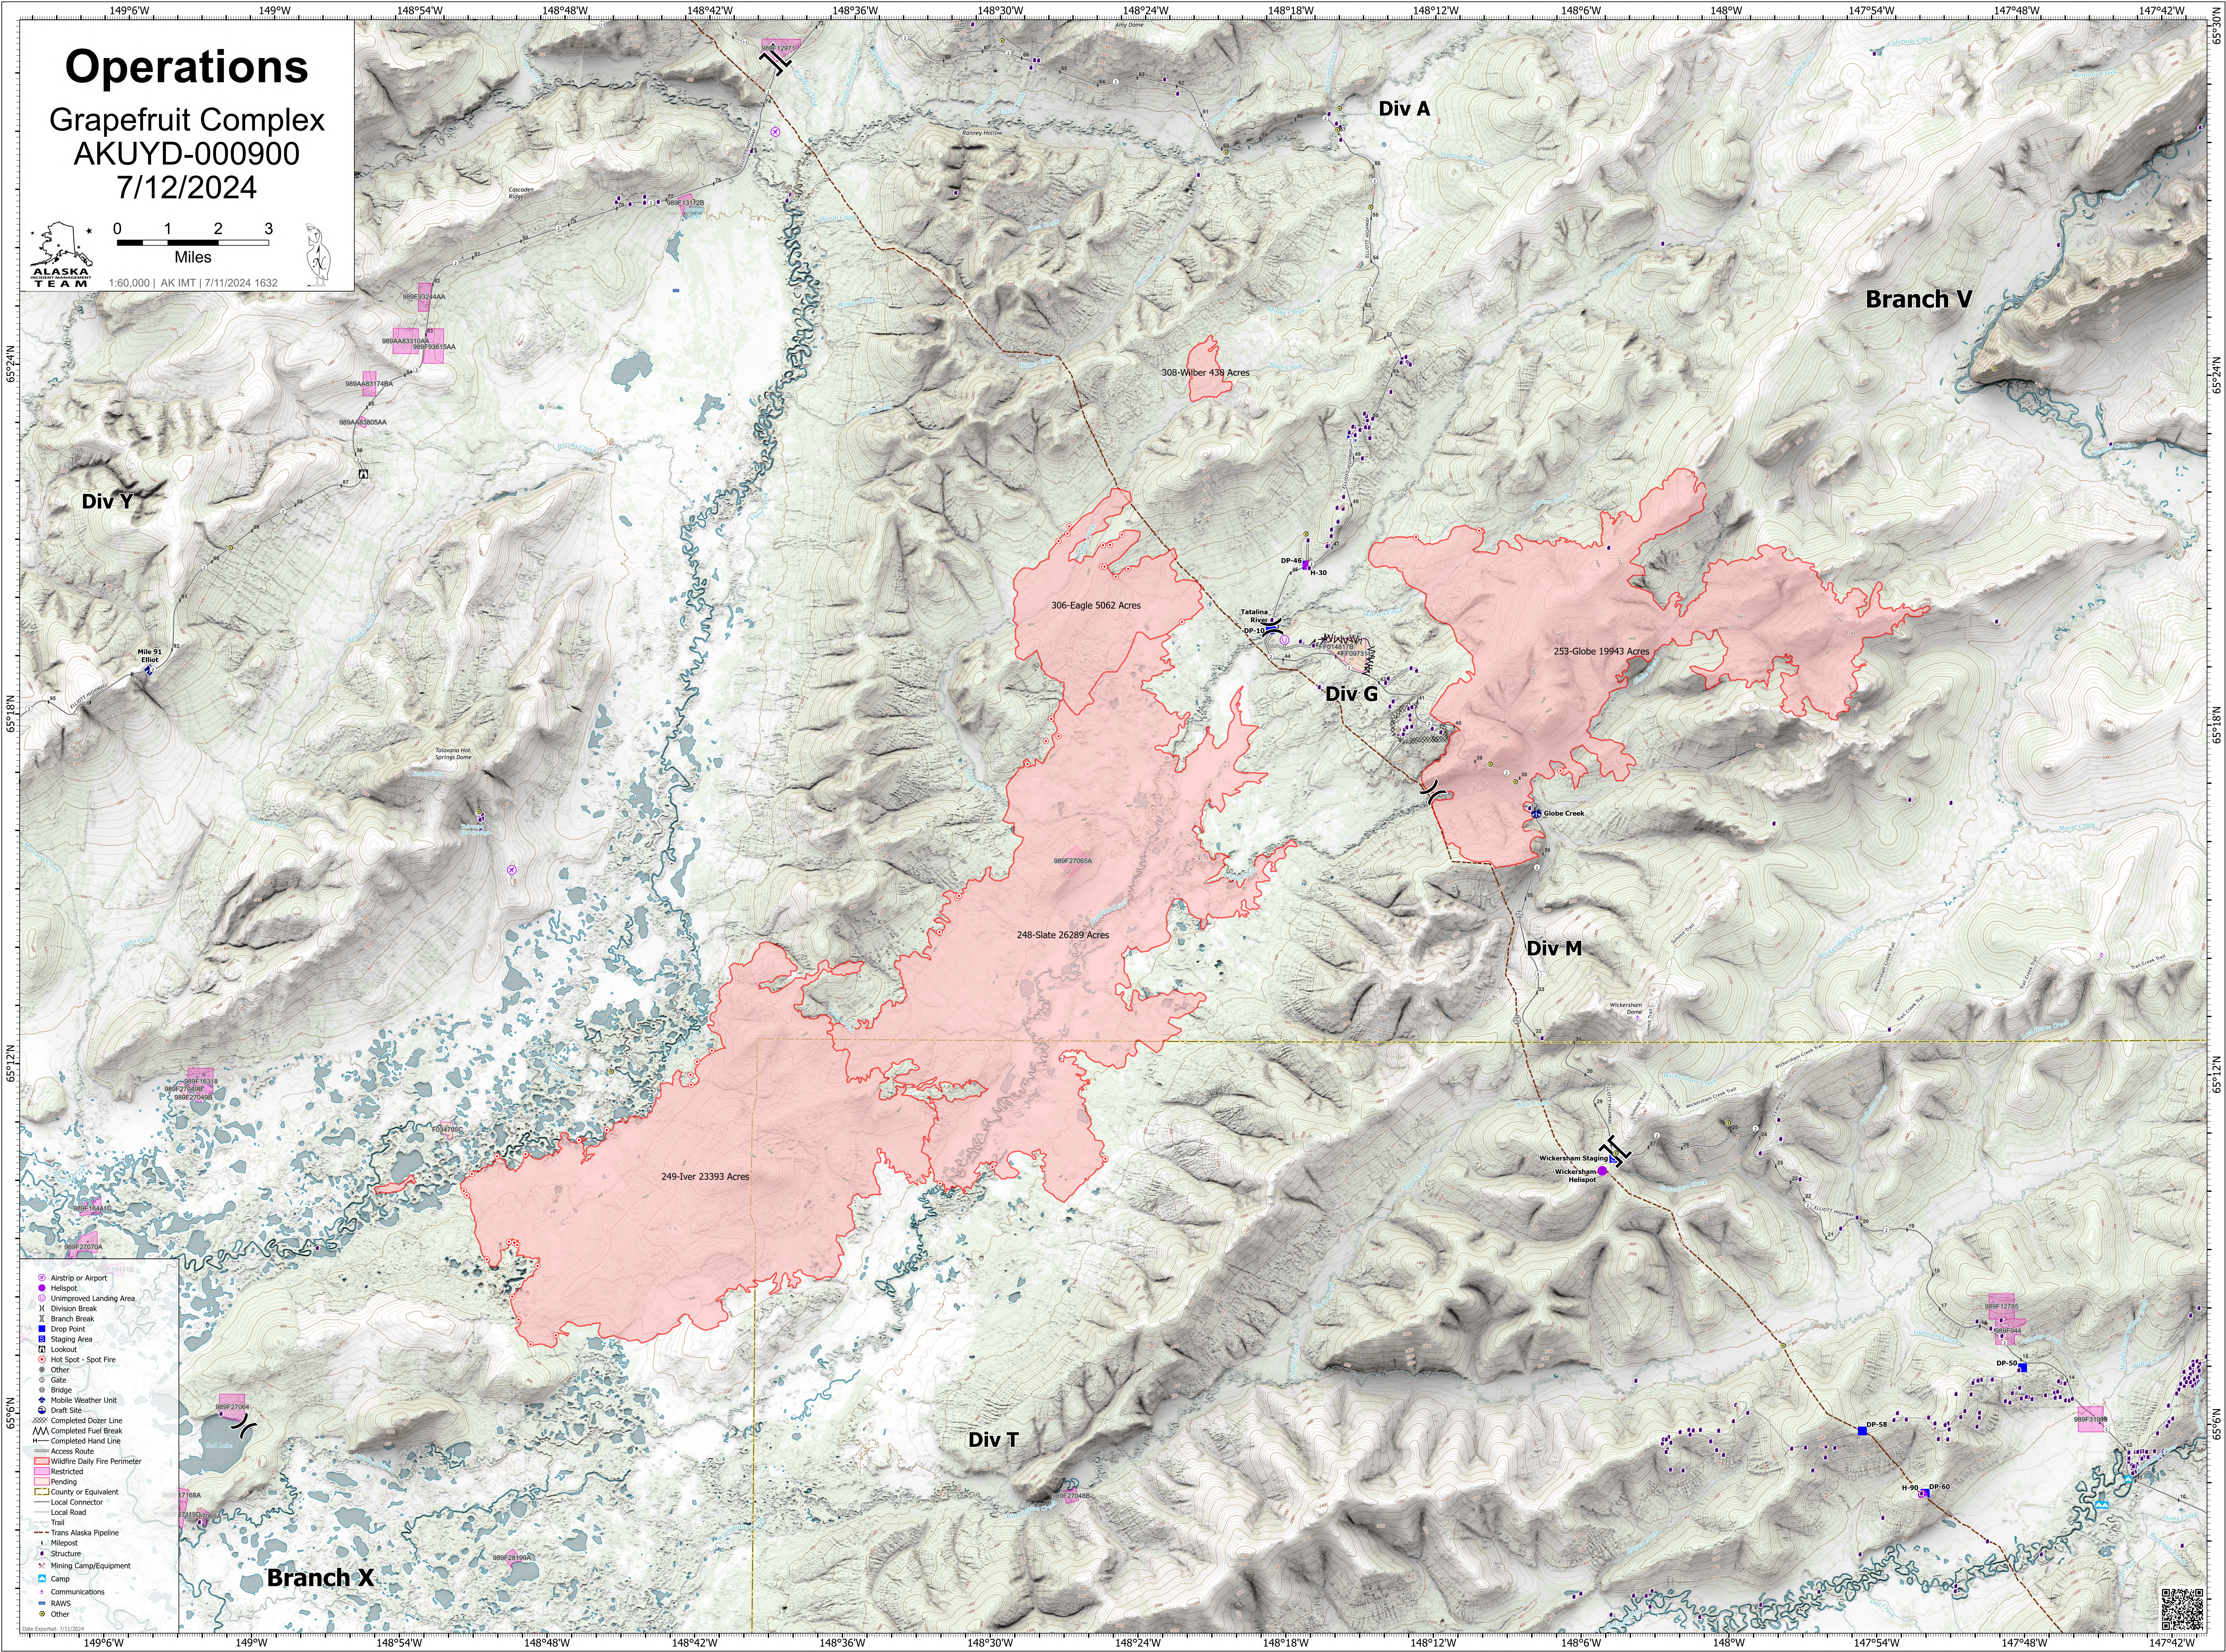

Operations

Grapefruit Complex
AKUYD-000900
7/12/2024

1:60,000 | AK IMT | 7/11/2024 1632

- Airstrip or Airport
- Helispot
- Unimproved Landing Area
- Division Break
- Branch Break
- Drop Point
- Staging Area
- Lookout
- Hot Spot - Spot Fire
- Other
- Gate
- Bridge
- Mobile Weather Unit
- Draft Site
- Completed Dozer Line
- Completed Fuel Break
- Completed Hand Line
- Access Route
- Wildfire Daily Fire Perimeter
- Restricted
- Pending
- County or Equivalent
- Local Connector
- Local Road
- Trail
- Trans-Alaska Pipeline
- Milepost
- Structure
- Mining Camp/Equipment
- Camp
- Communications
- RAWS
- Other

Branch X