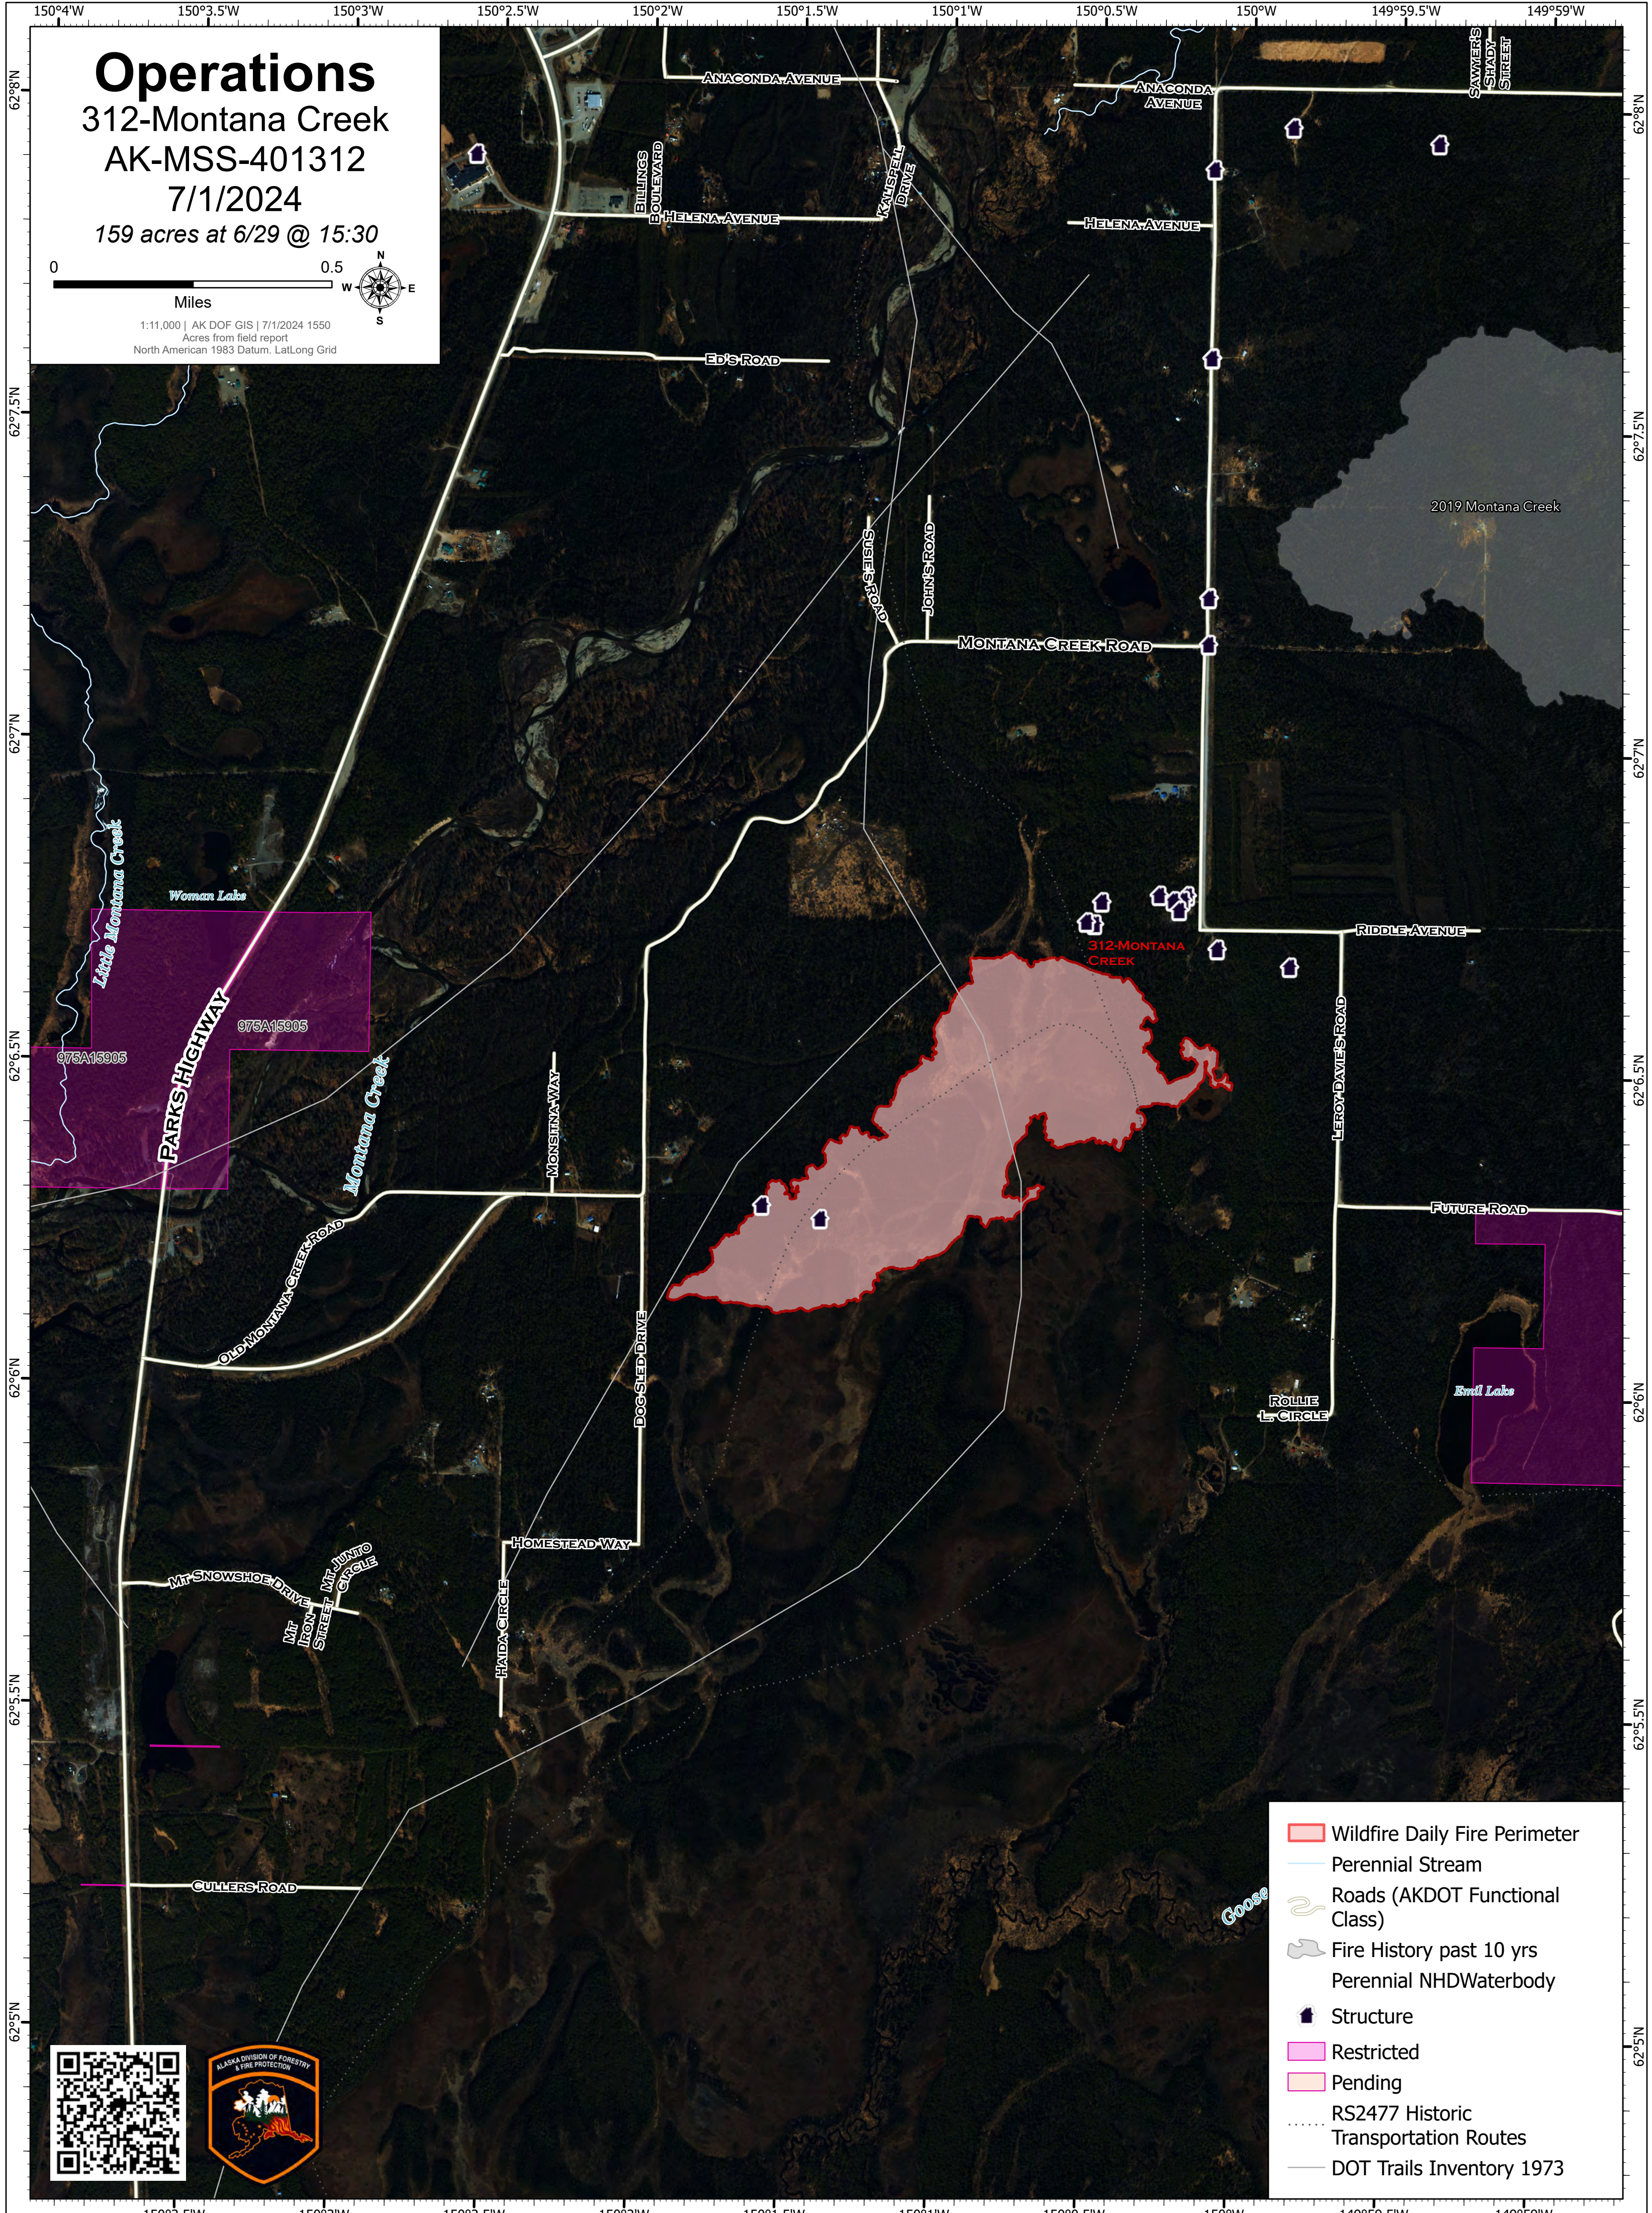

# Operations

312-Montana Creek

AK-MSS-401312

7/1/2024

159 acres at 6/29 @ 15:30

1:11,000 | AK DOF GIS | 7/1/2024 1550  
Acres from field report  
North American 1983 Datum, Lat/Long Grid

- Wildfire Daily Fire Perimeter
- Perennial Stream
- Roads (AKDOT Functional Class)
- Fire History past 10 yrs
- Perennial NHD Waterbody
- Structure
- Restricted
- Pending
- RS2477 Historic Transportation Routes
- DOT Trails Inventory 1973