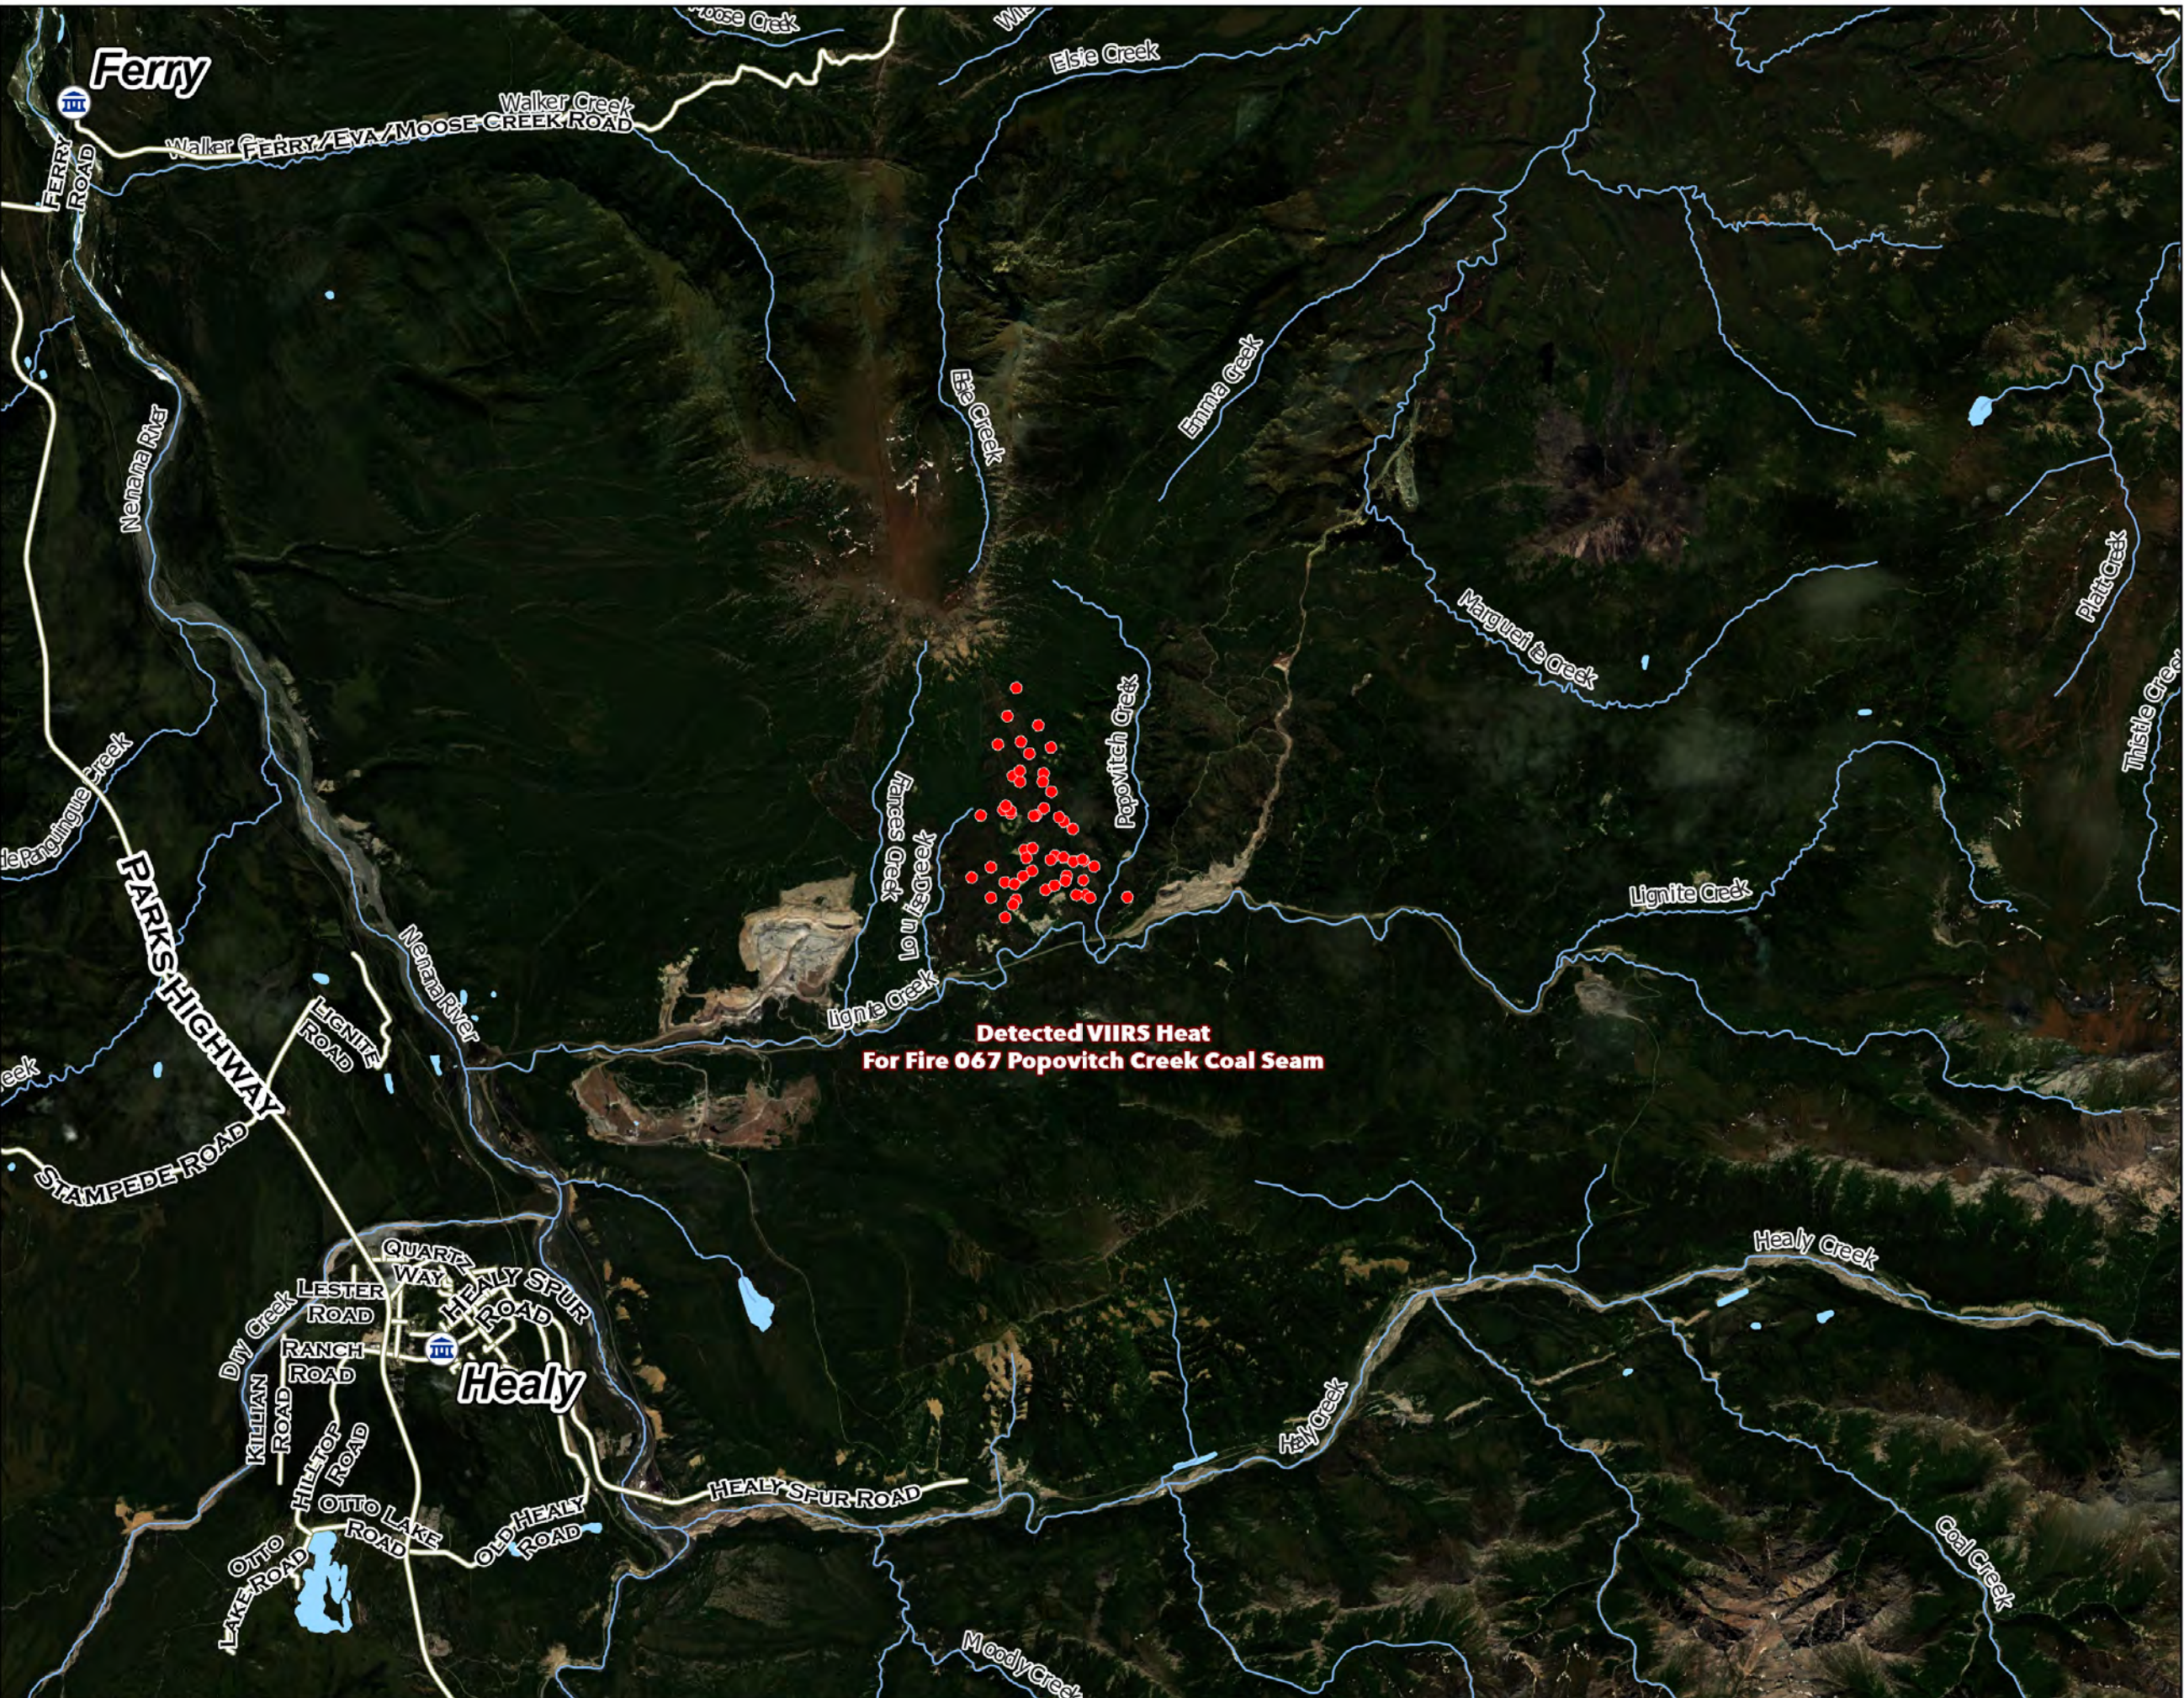

**067-POPOVITCH CREEK COAL SEAM**  
**ALASKA DIVISION OF FORESTRY**  
**& FIRE PROTECTION**  
**5/16/2024**

**Detected VIIRS Heat**  
**For Fire 067 Popovitch Creek Coal Seam**

**COMMUNITIES**

COMMUNITIES

**ROADS**

ROADS

**FIRE HEAT VIIRS I-BAND LAST 12 HOURS**

< 12 HRS

**INSET MAP**