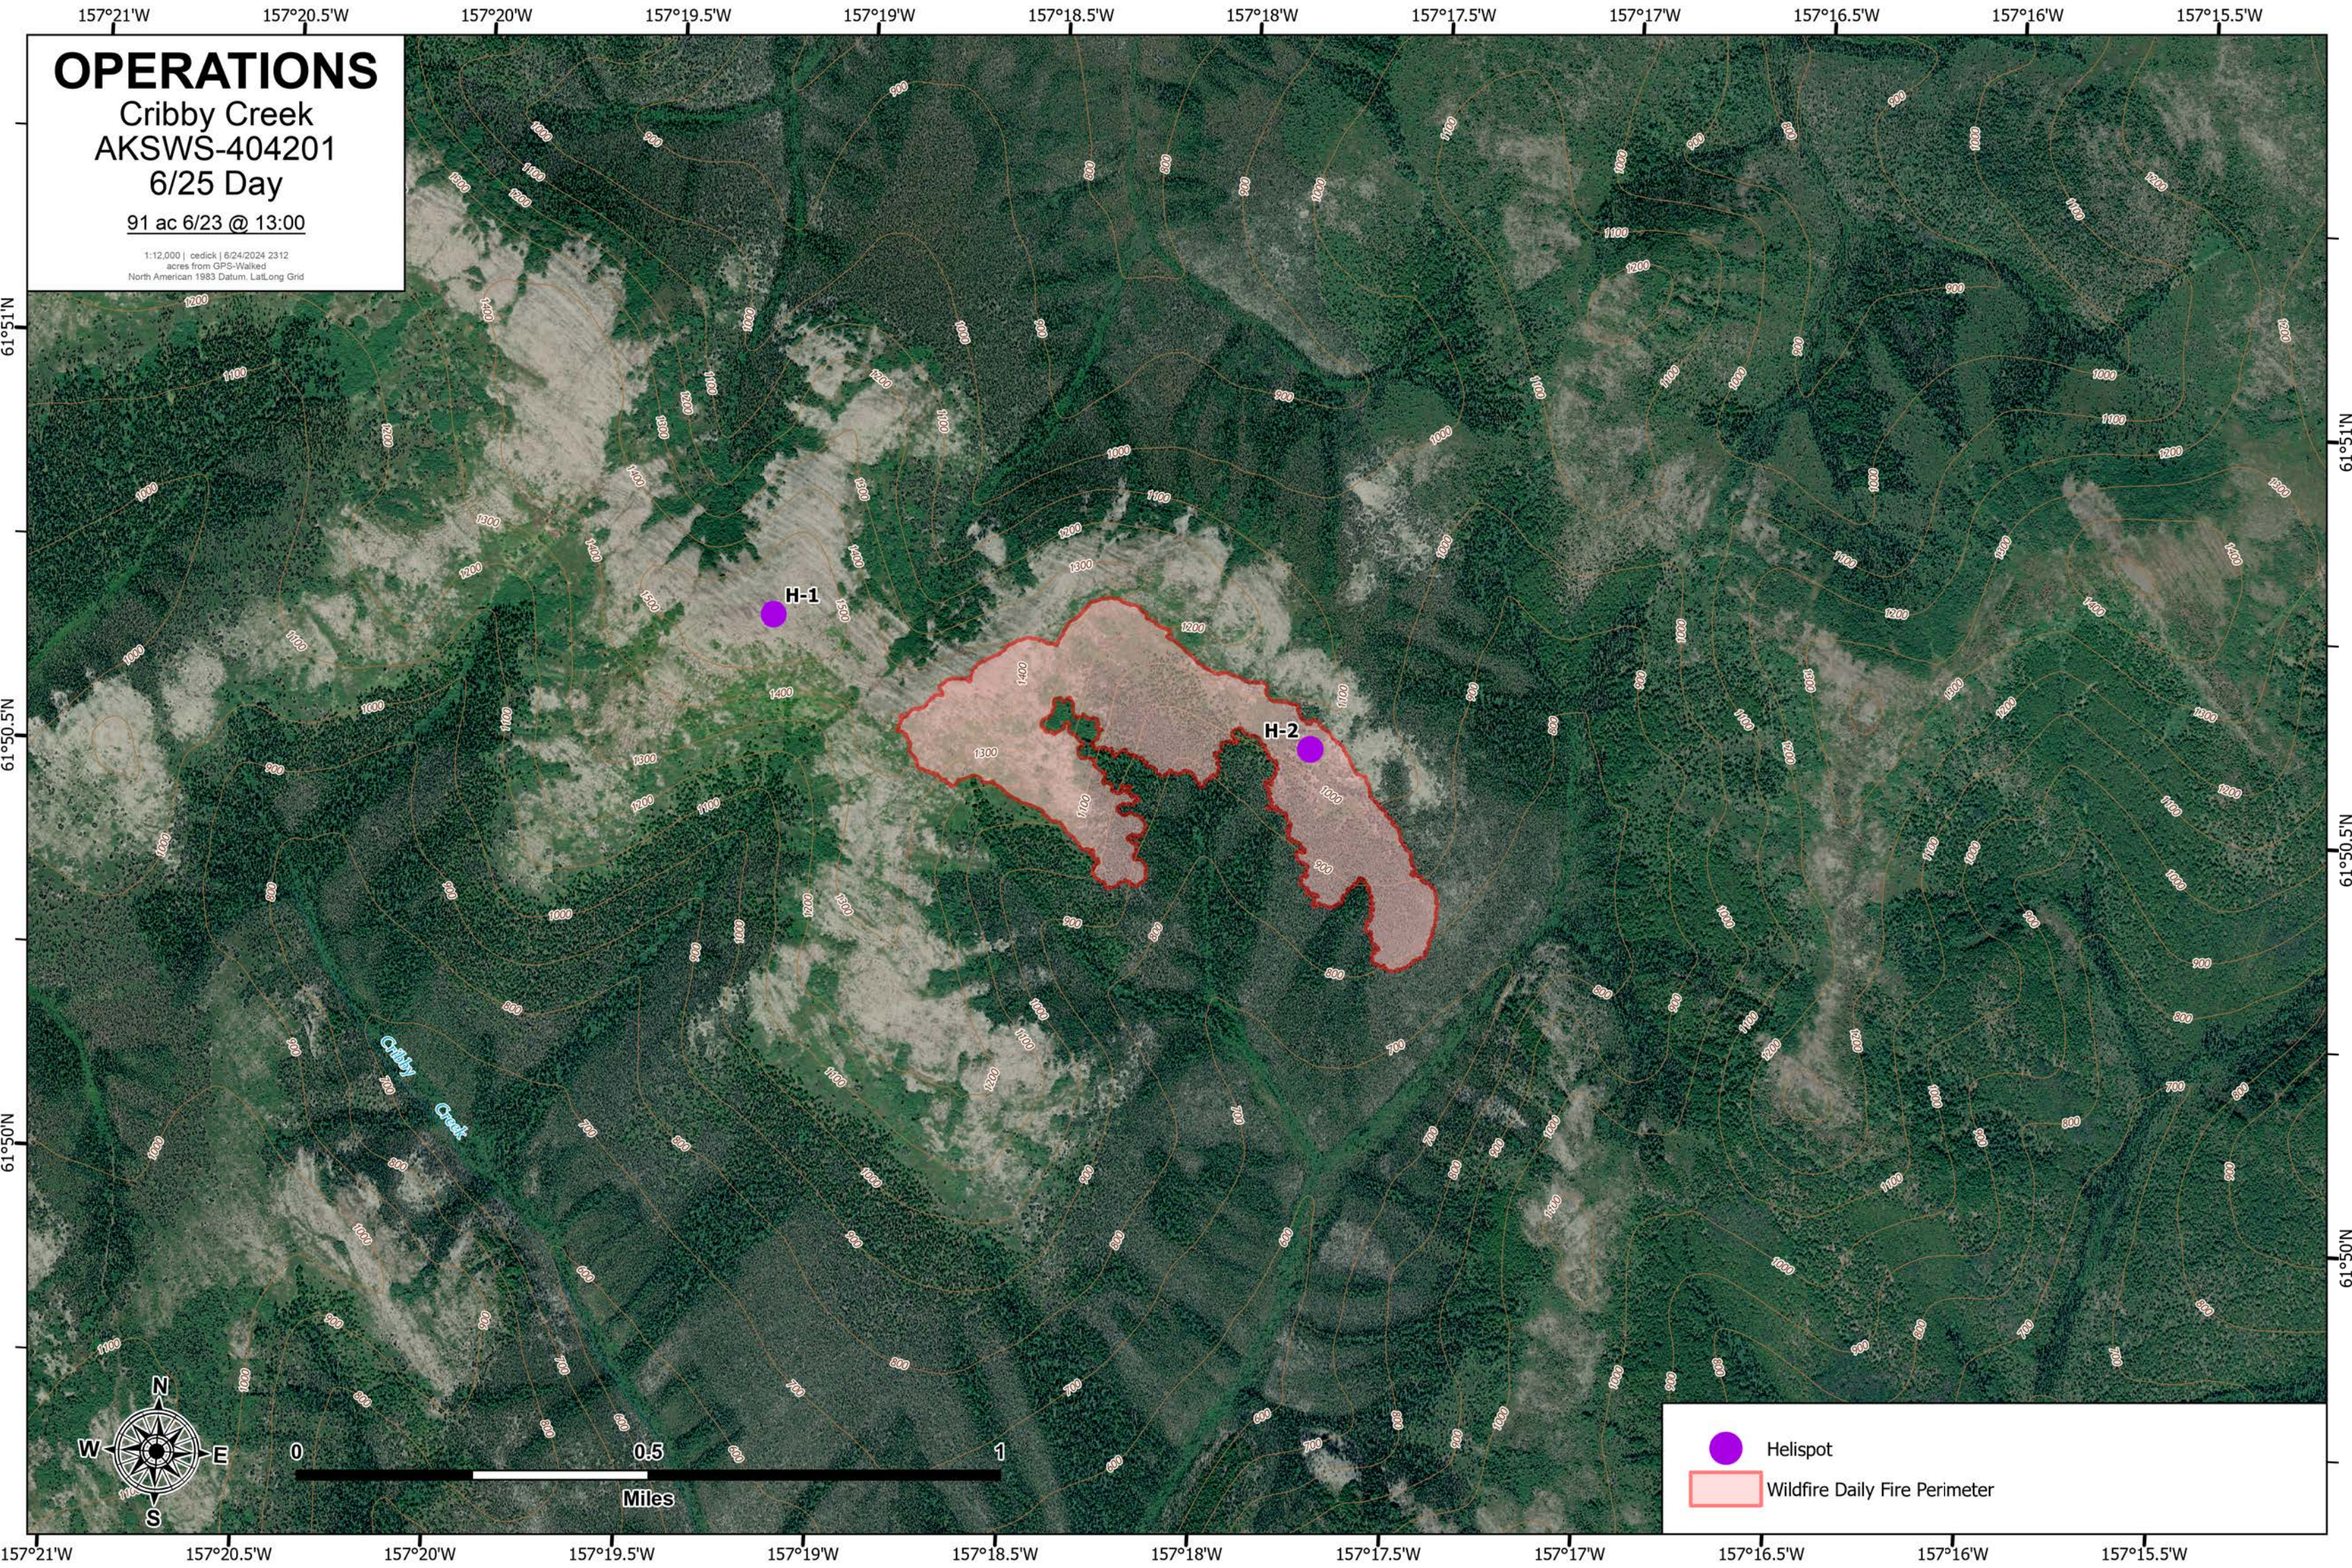

# OPERATIONS

Cribby Creek  
AKSW-404201  
6/25 Day

91 ac 6/23 @ 13:00

1:12,000 | cedick | 6/24/2024 2312  
acres from GPS-Walked  
North American 1983 Datum, Lat/Long Grid

Legend:

-  Helispot
-  Wildfire Daily Fire Perimeter