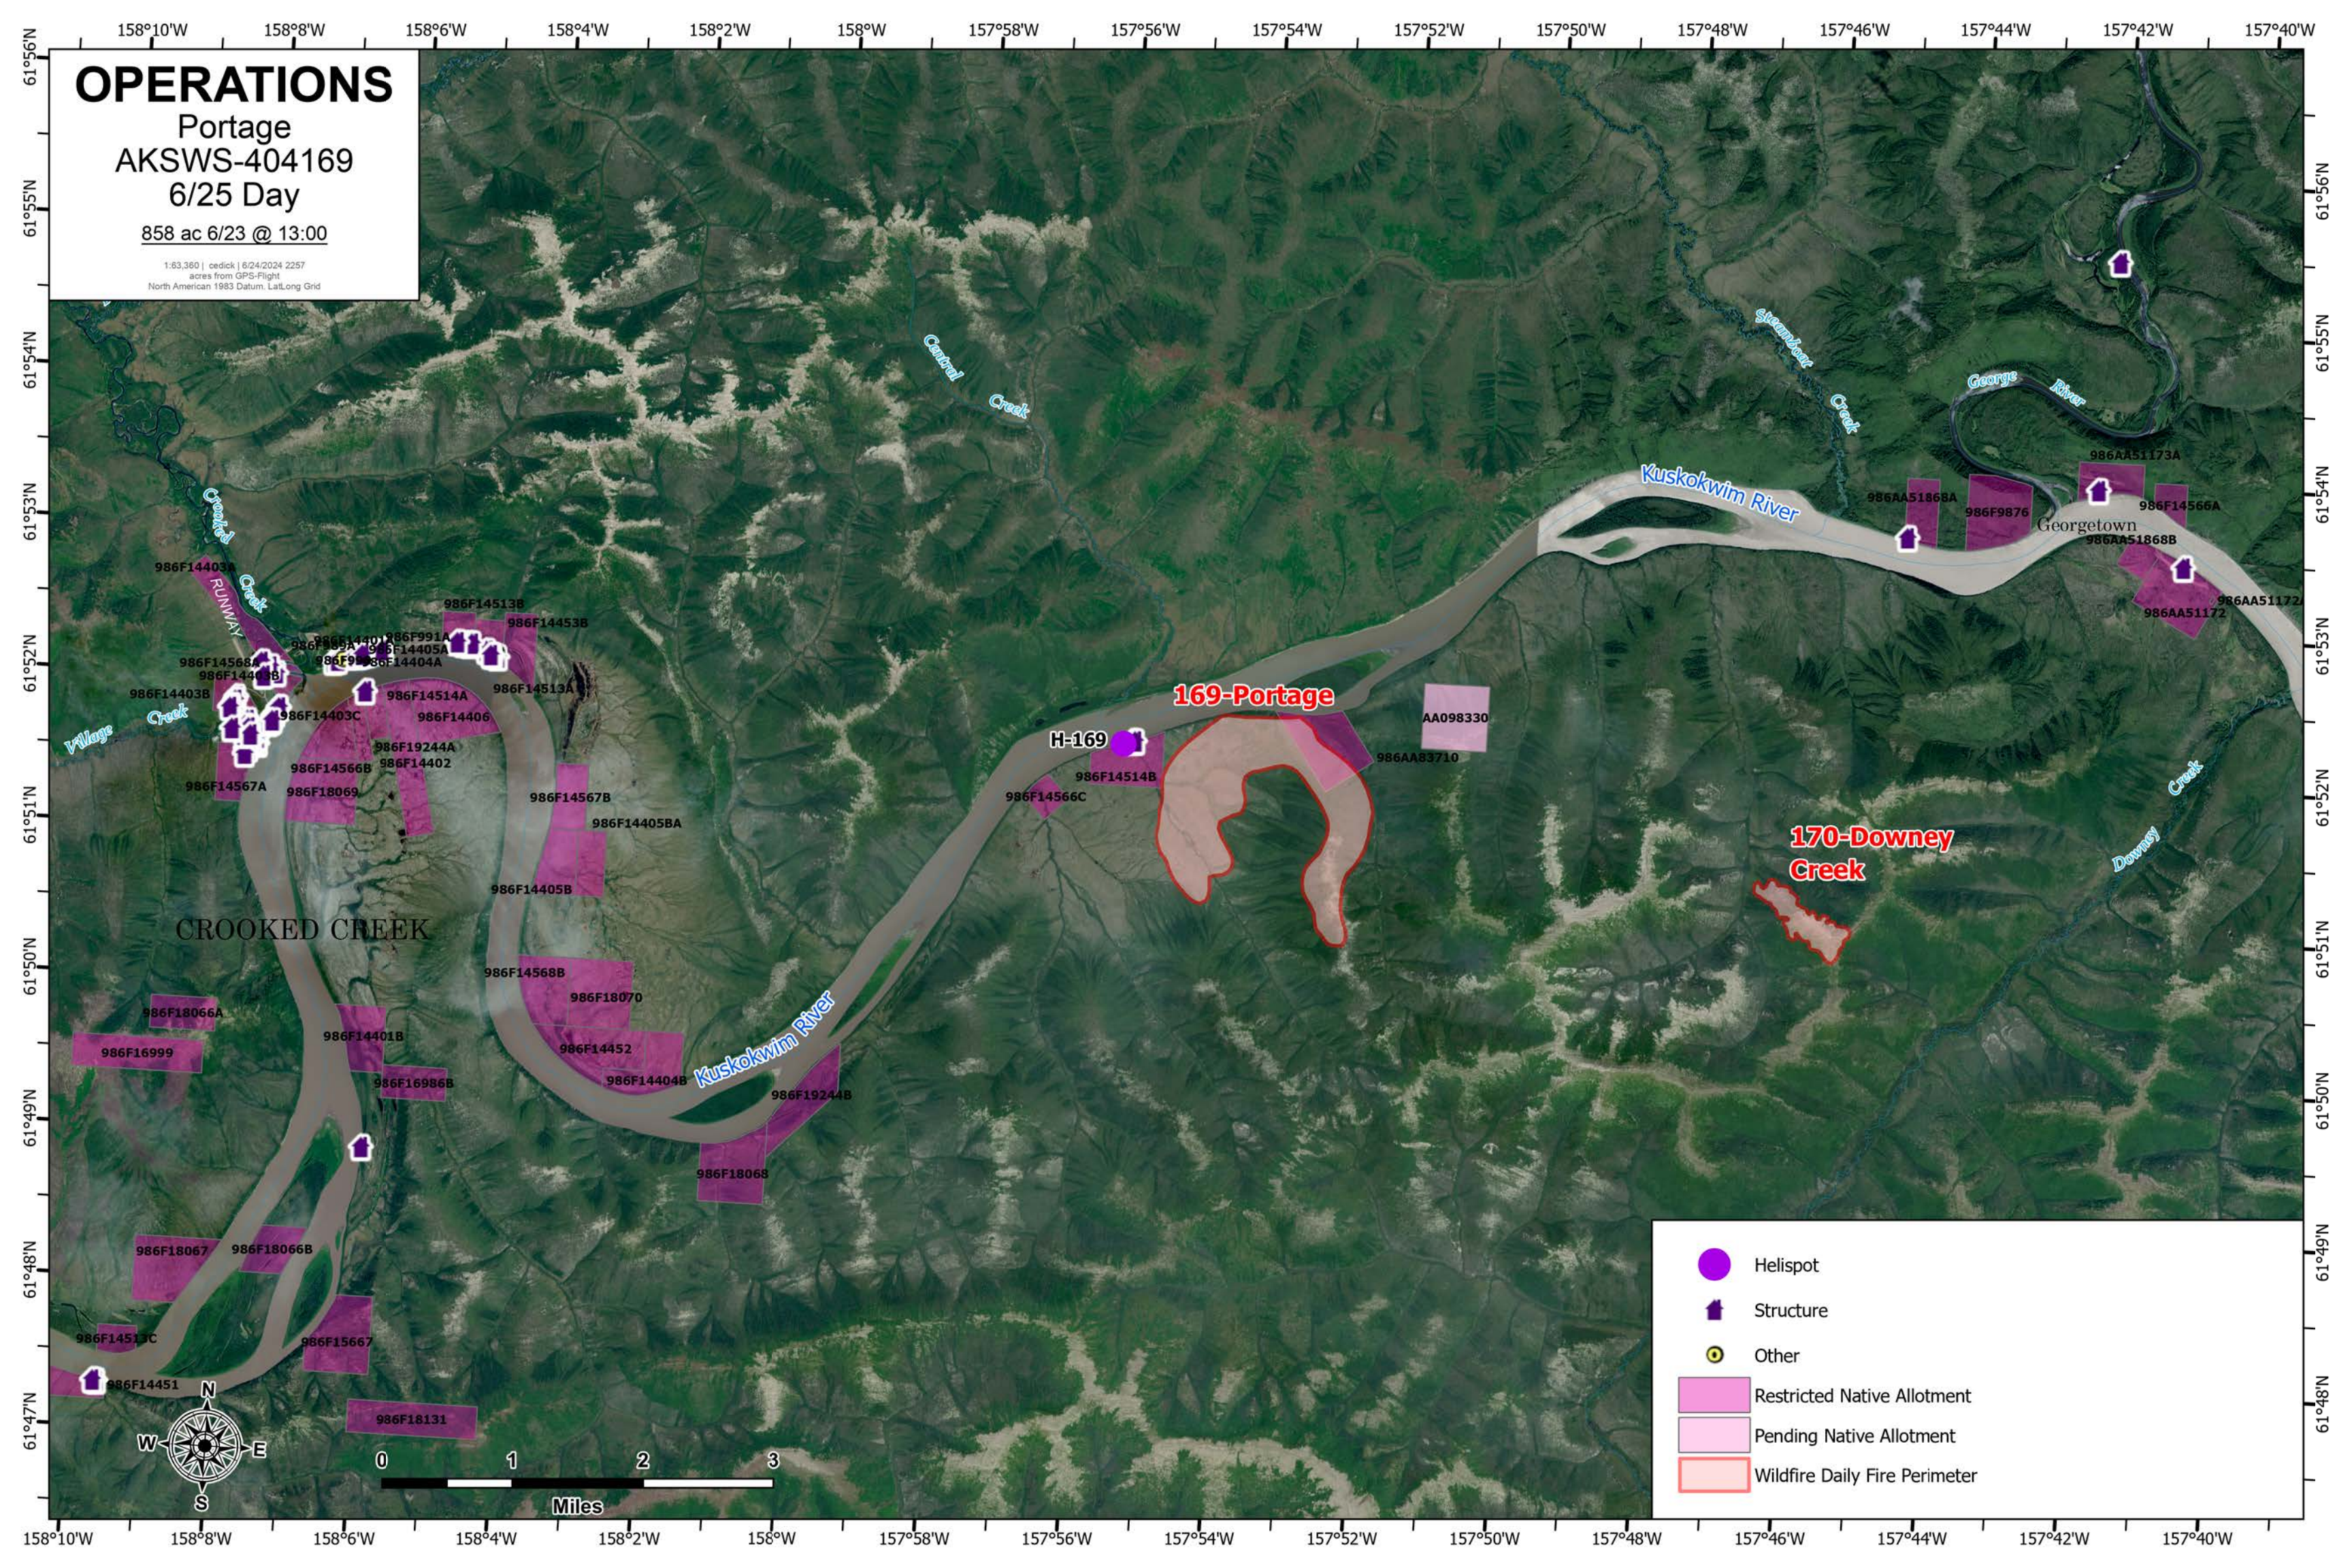

# OPERATIONS

Portage  
AKSWS-404169  
6/25 Day

858 ac 6/23 @ 13:00

1:63,360 | cedick | 6/24/2024 2257  
acres from GPS-Flight  
North American 1983 Datum, Lat,Long Grid

- Helispot
- Structure
- Other
- Restricted Native Allotment
- Pending Native Allotment
- Wildfire Daily Fire Perimeter

CROOKED CREEK

169-Portage

170-Downey  
Creek

H-169

Georgetown

Miles