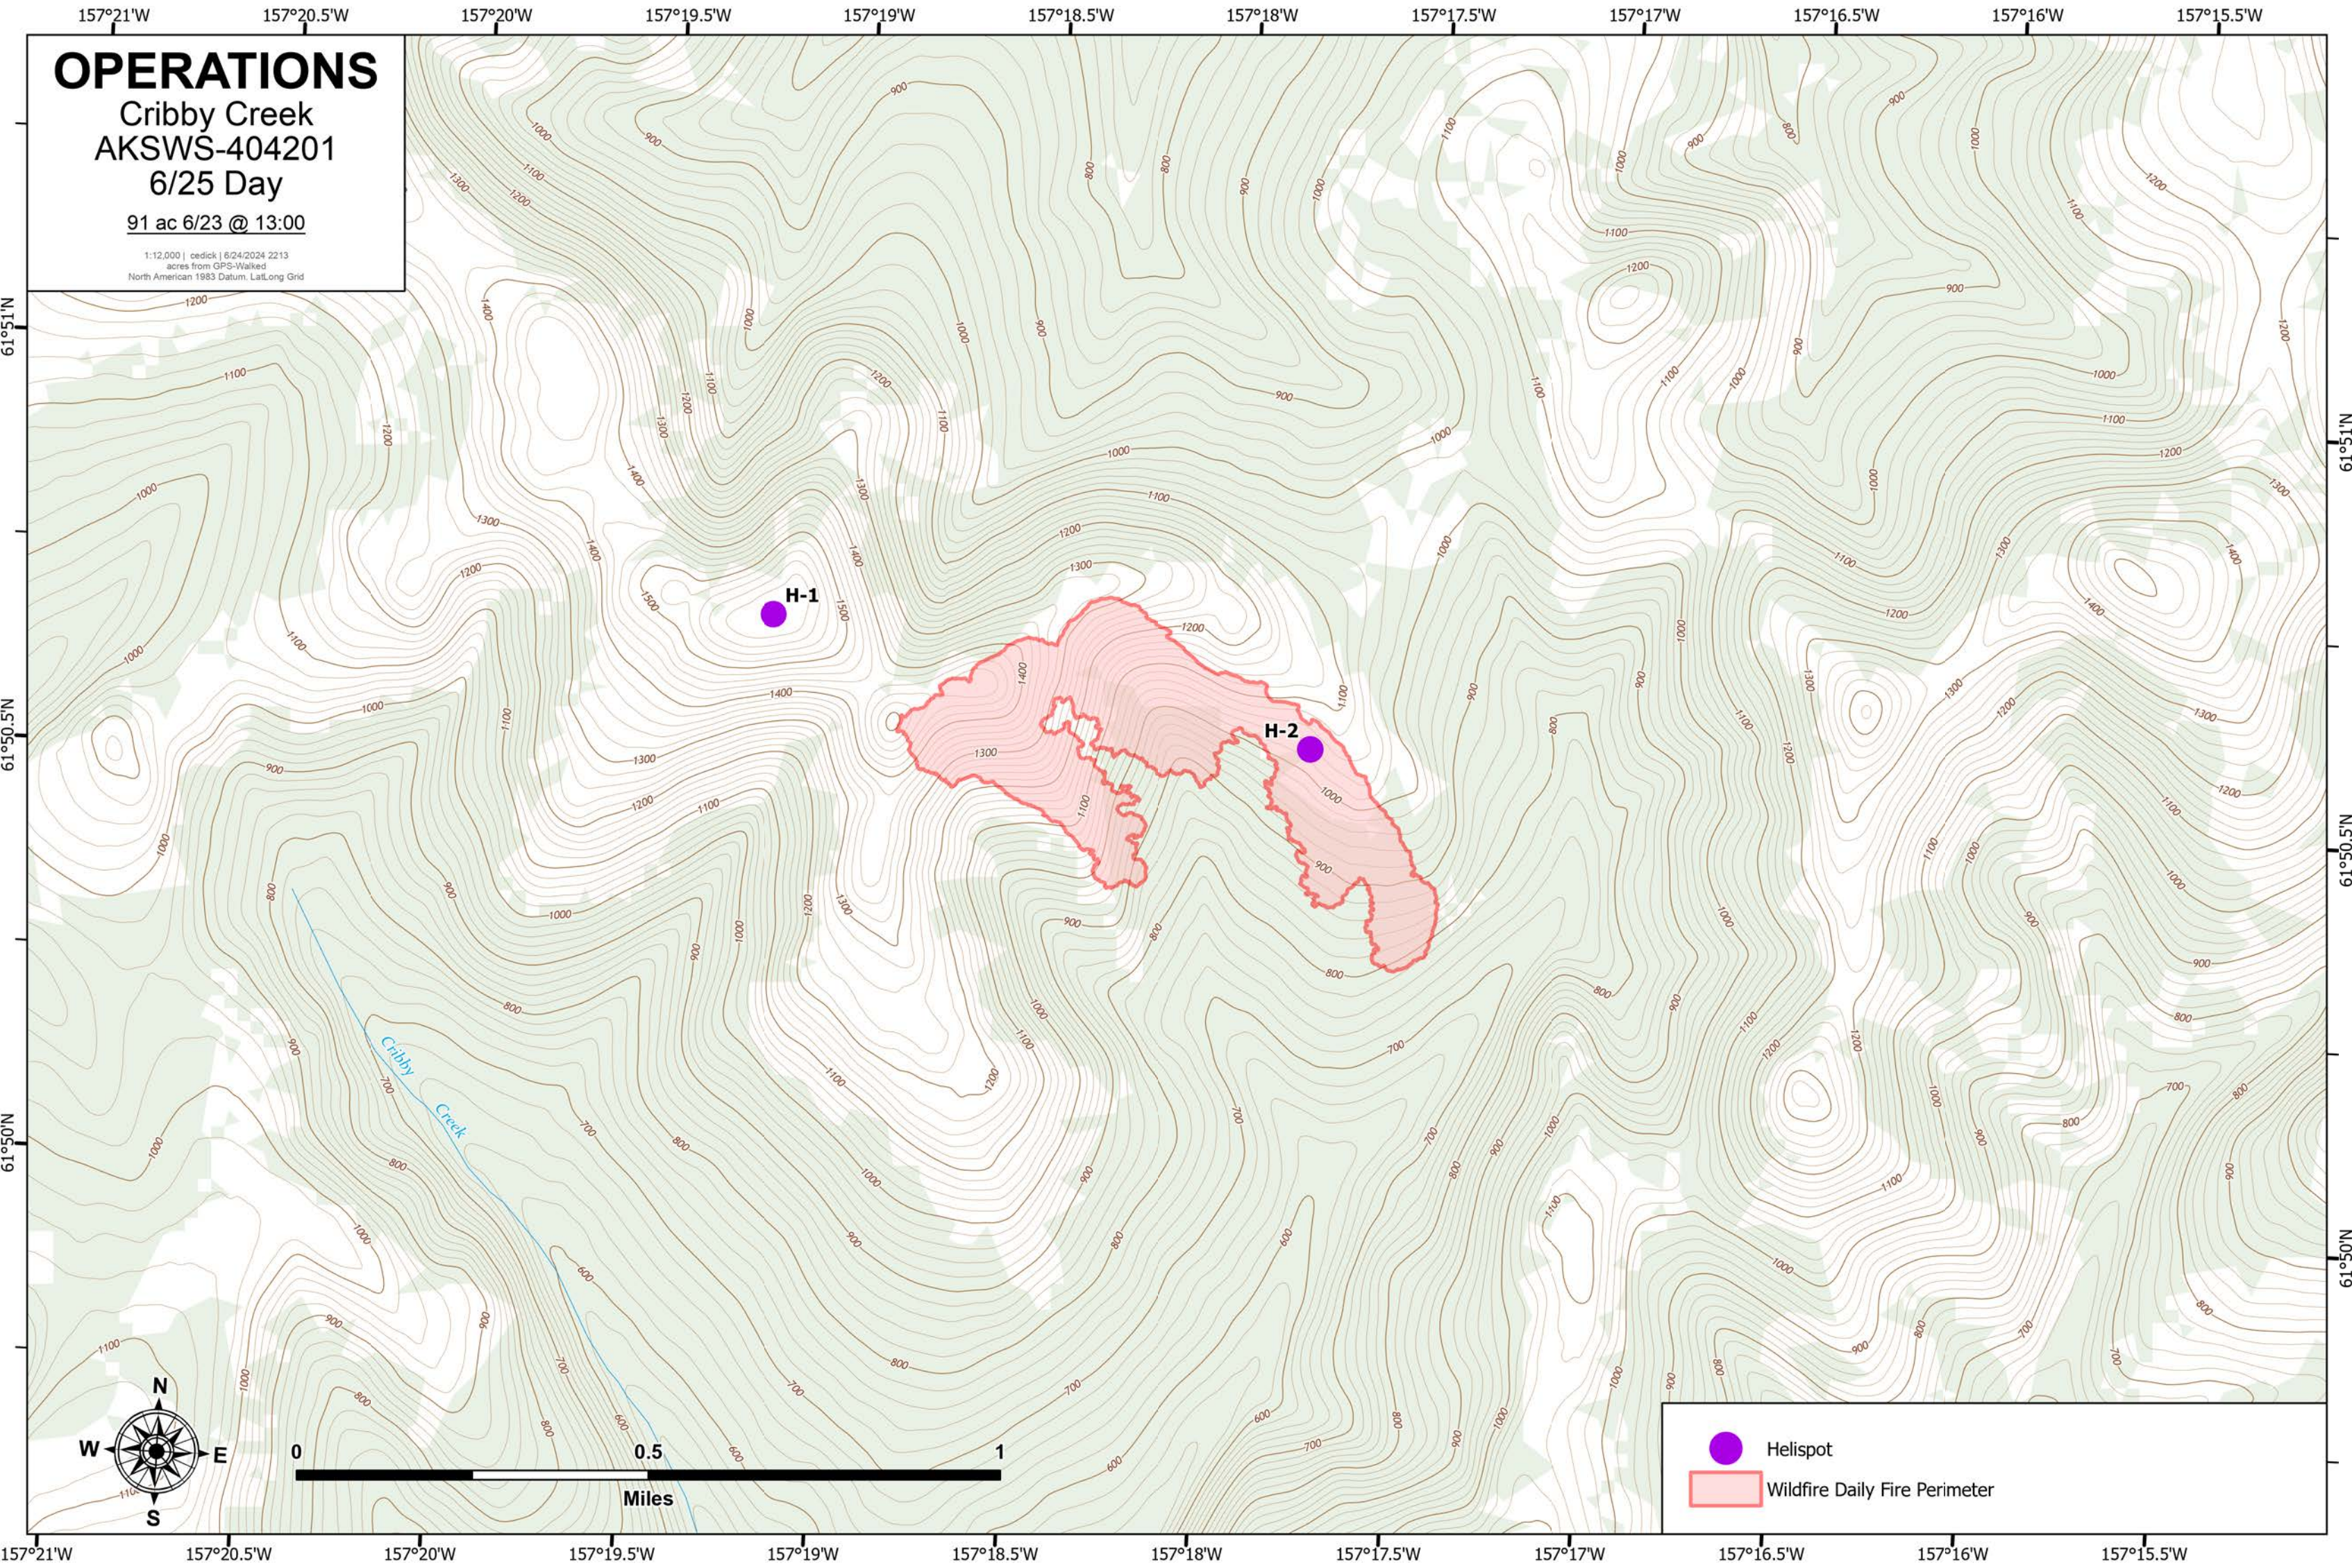

OPERATIONS

Cribby Creek
AKWS-404201
6/25 Day

91 ac 6/23 @ 13:00

1:12,000 | cedick | 6/24/2024 2213
acres from GPS-Walked
North American 1983 Datum, Lat/Long Grid

Legend:

-  Helispot
-  Wildfire Daily Fire Perimeter