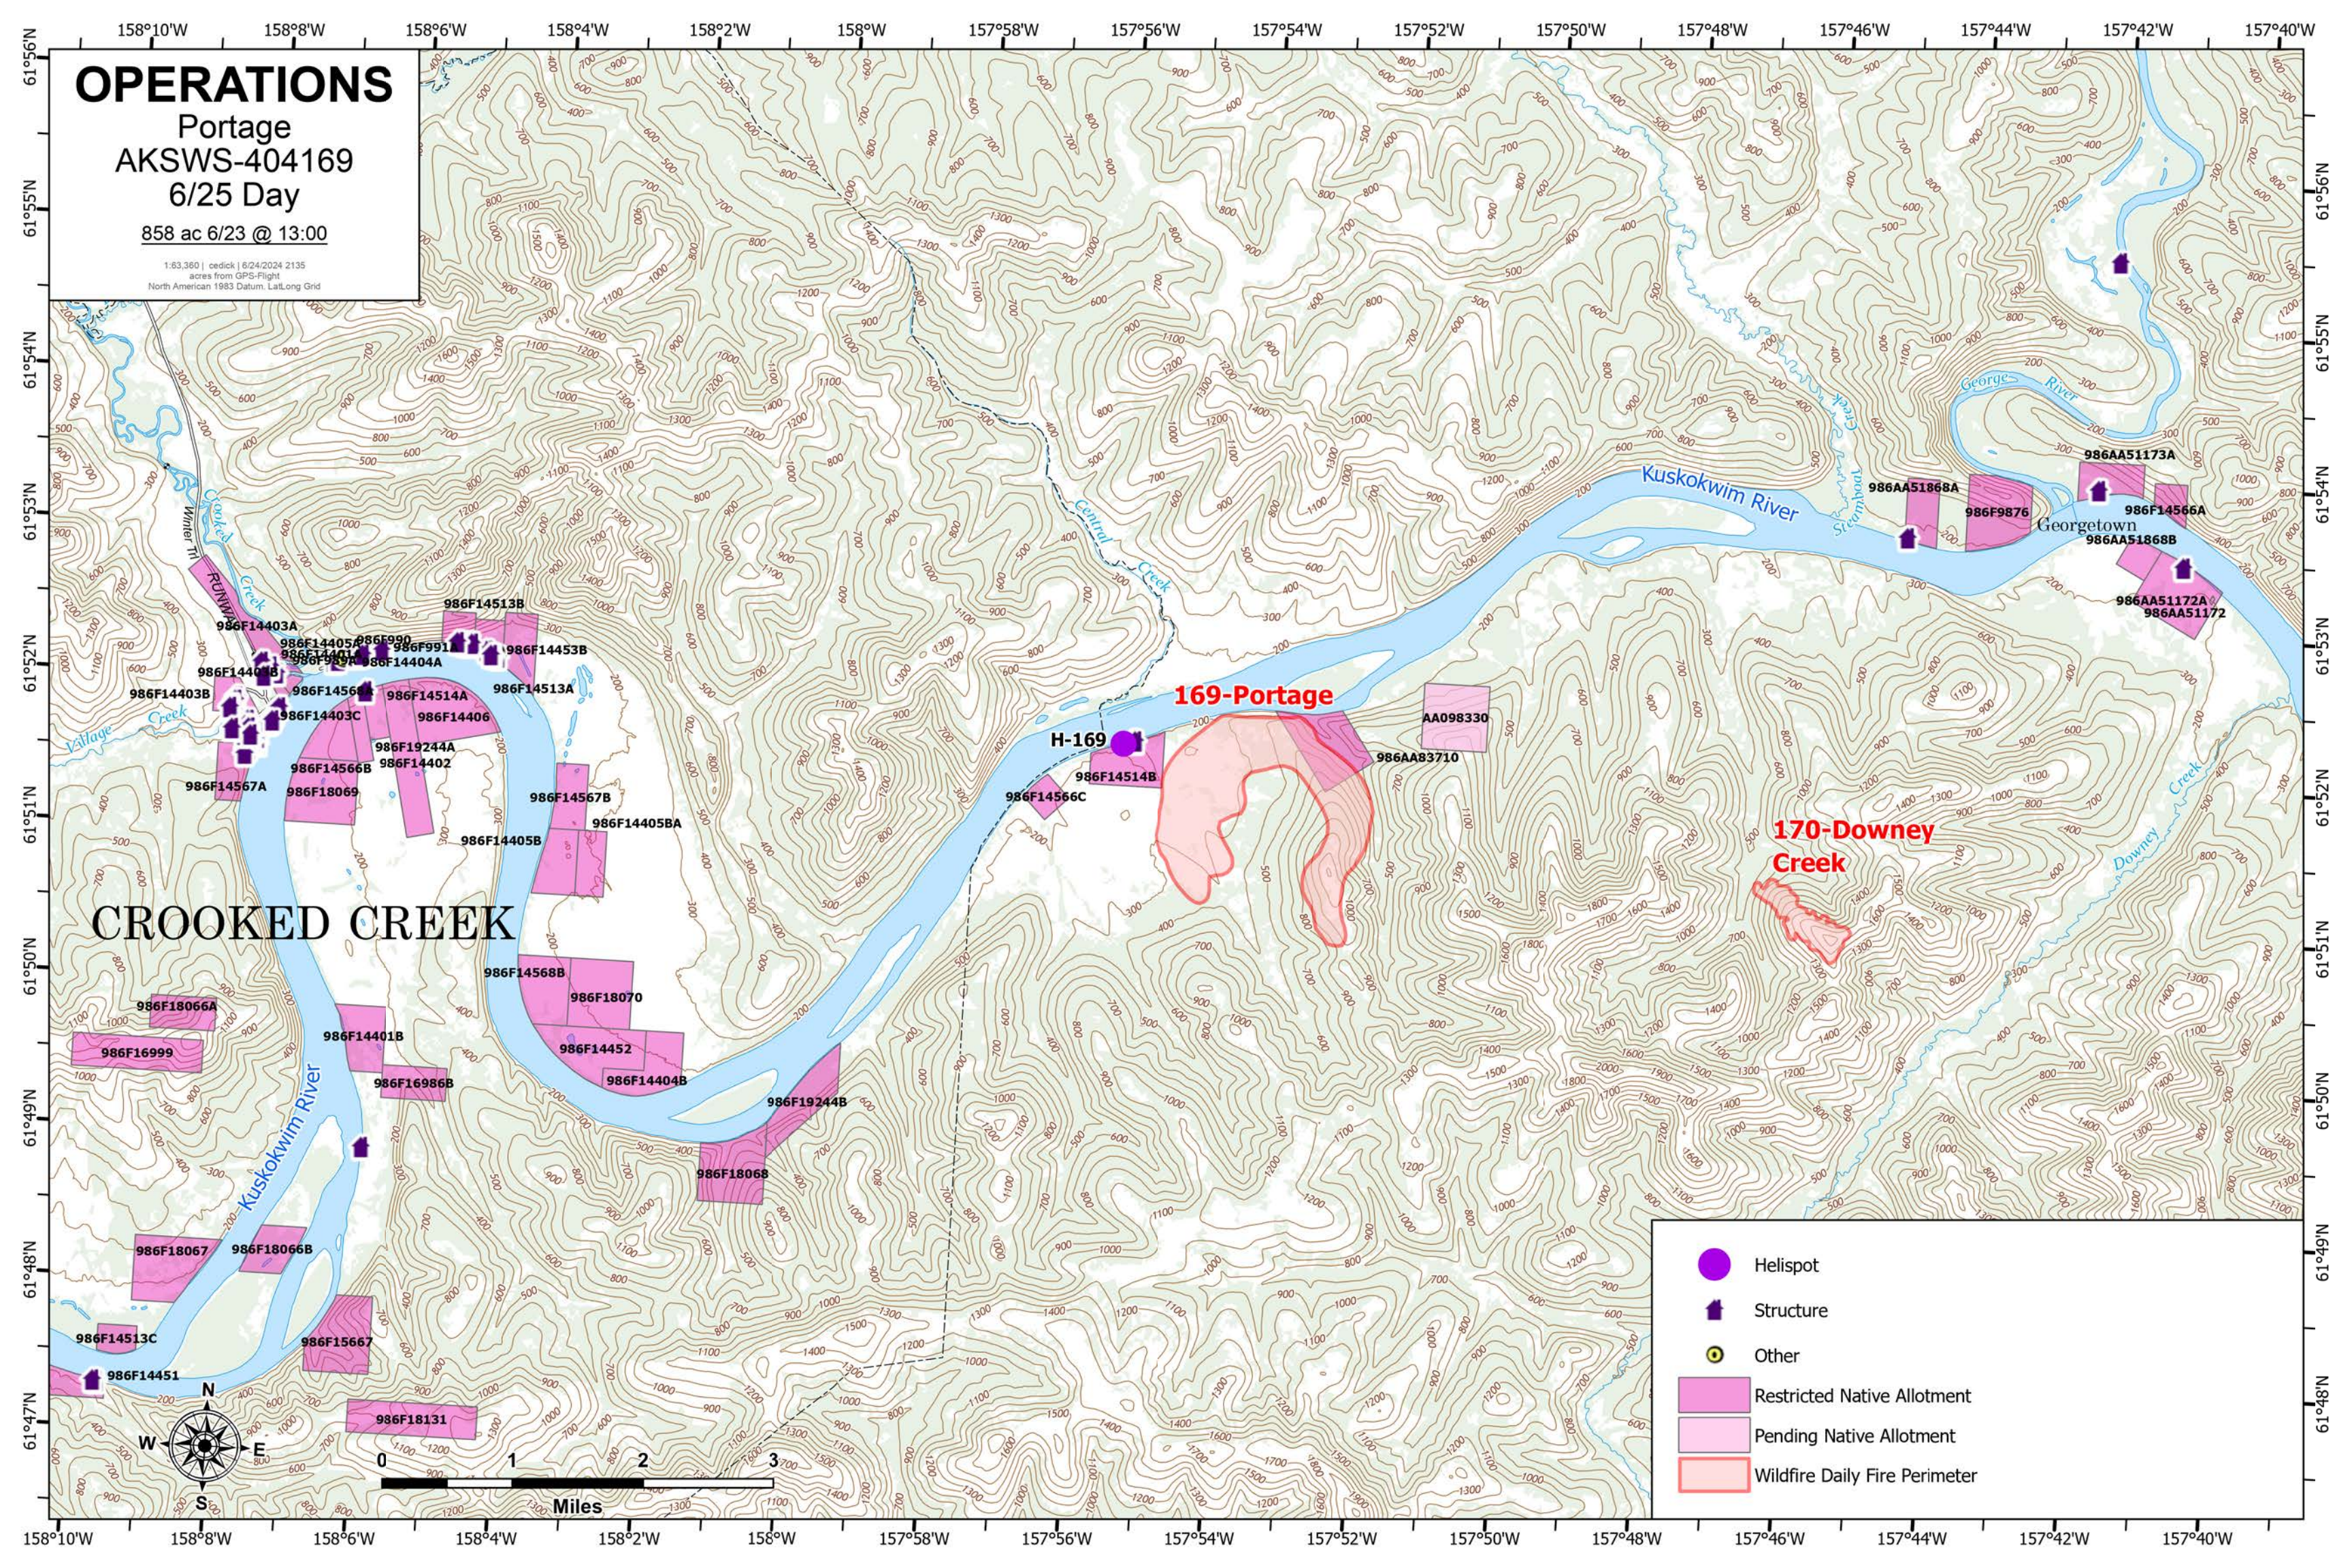

OPERATIONS

Portage
AKWS-404169
6/25 Day

858 ac 6/23 @ 13:00

- Helispot
- 🏠 Structure
- ⦿ Other
- 🟡 Restricted Native Allotment
- 🟠 Pending Native Allotment
- 🔴 Wildfire Daily Fire Perimeter