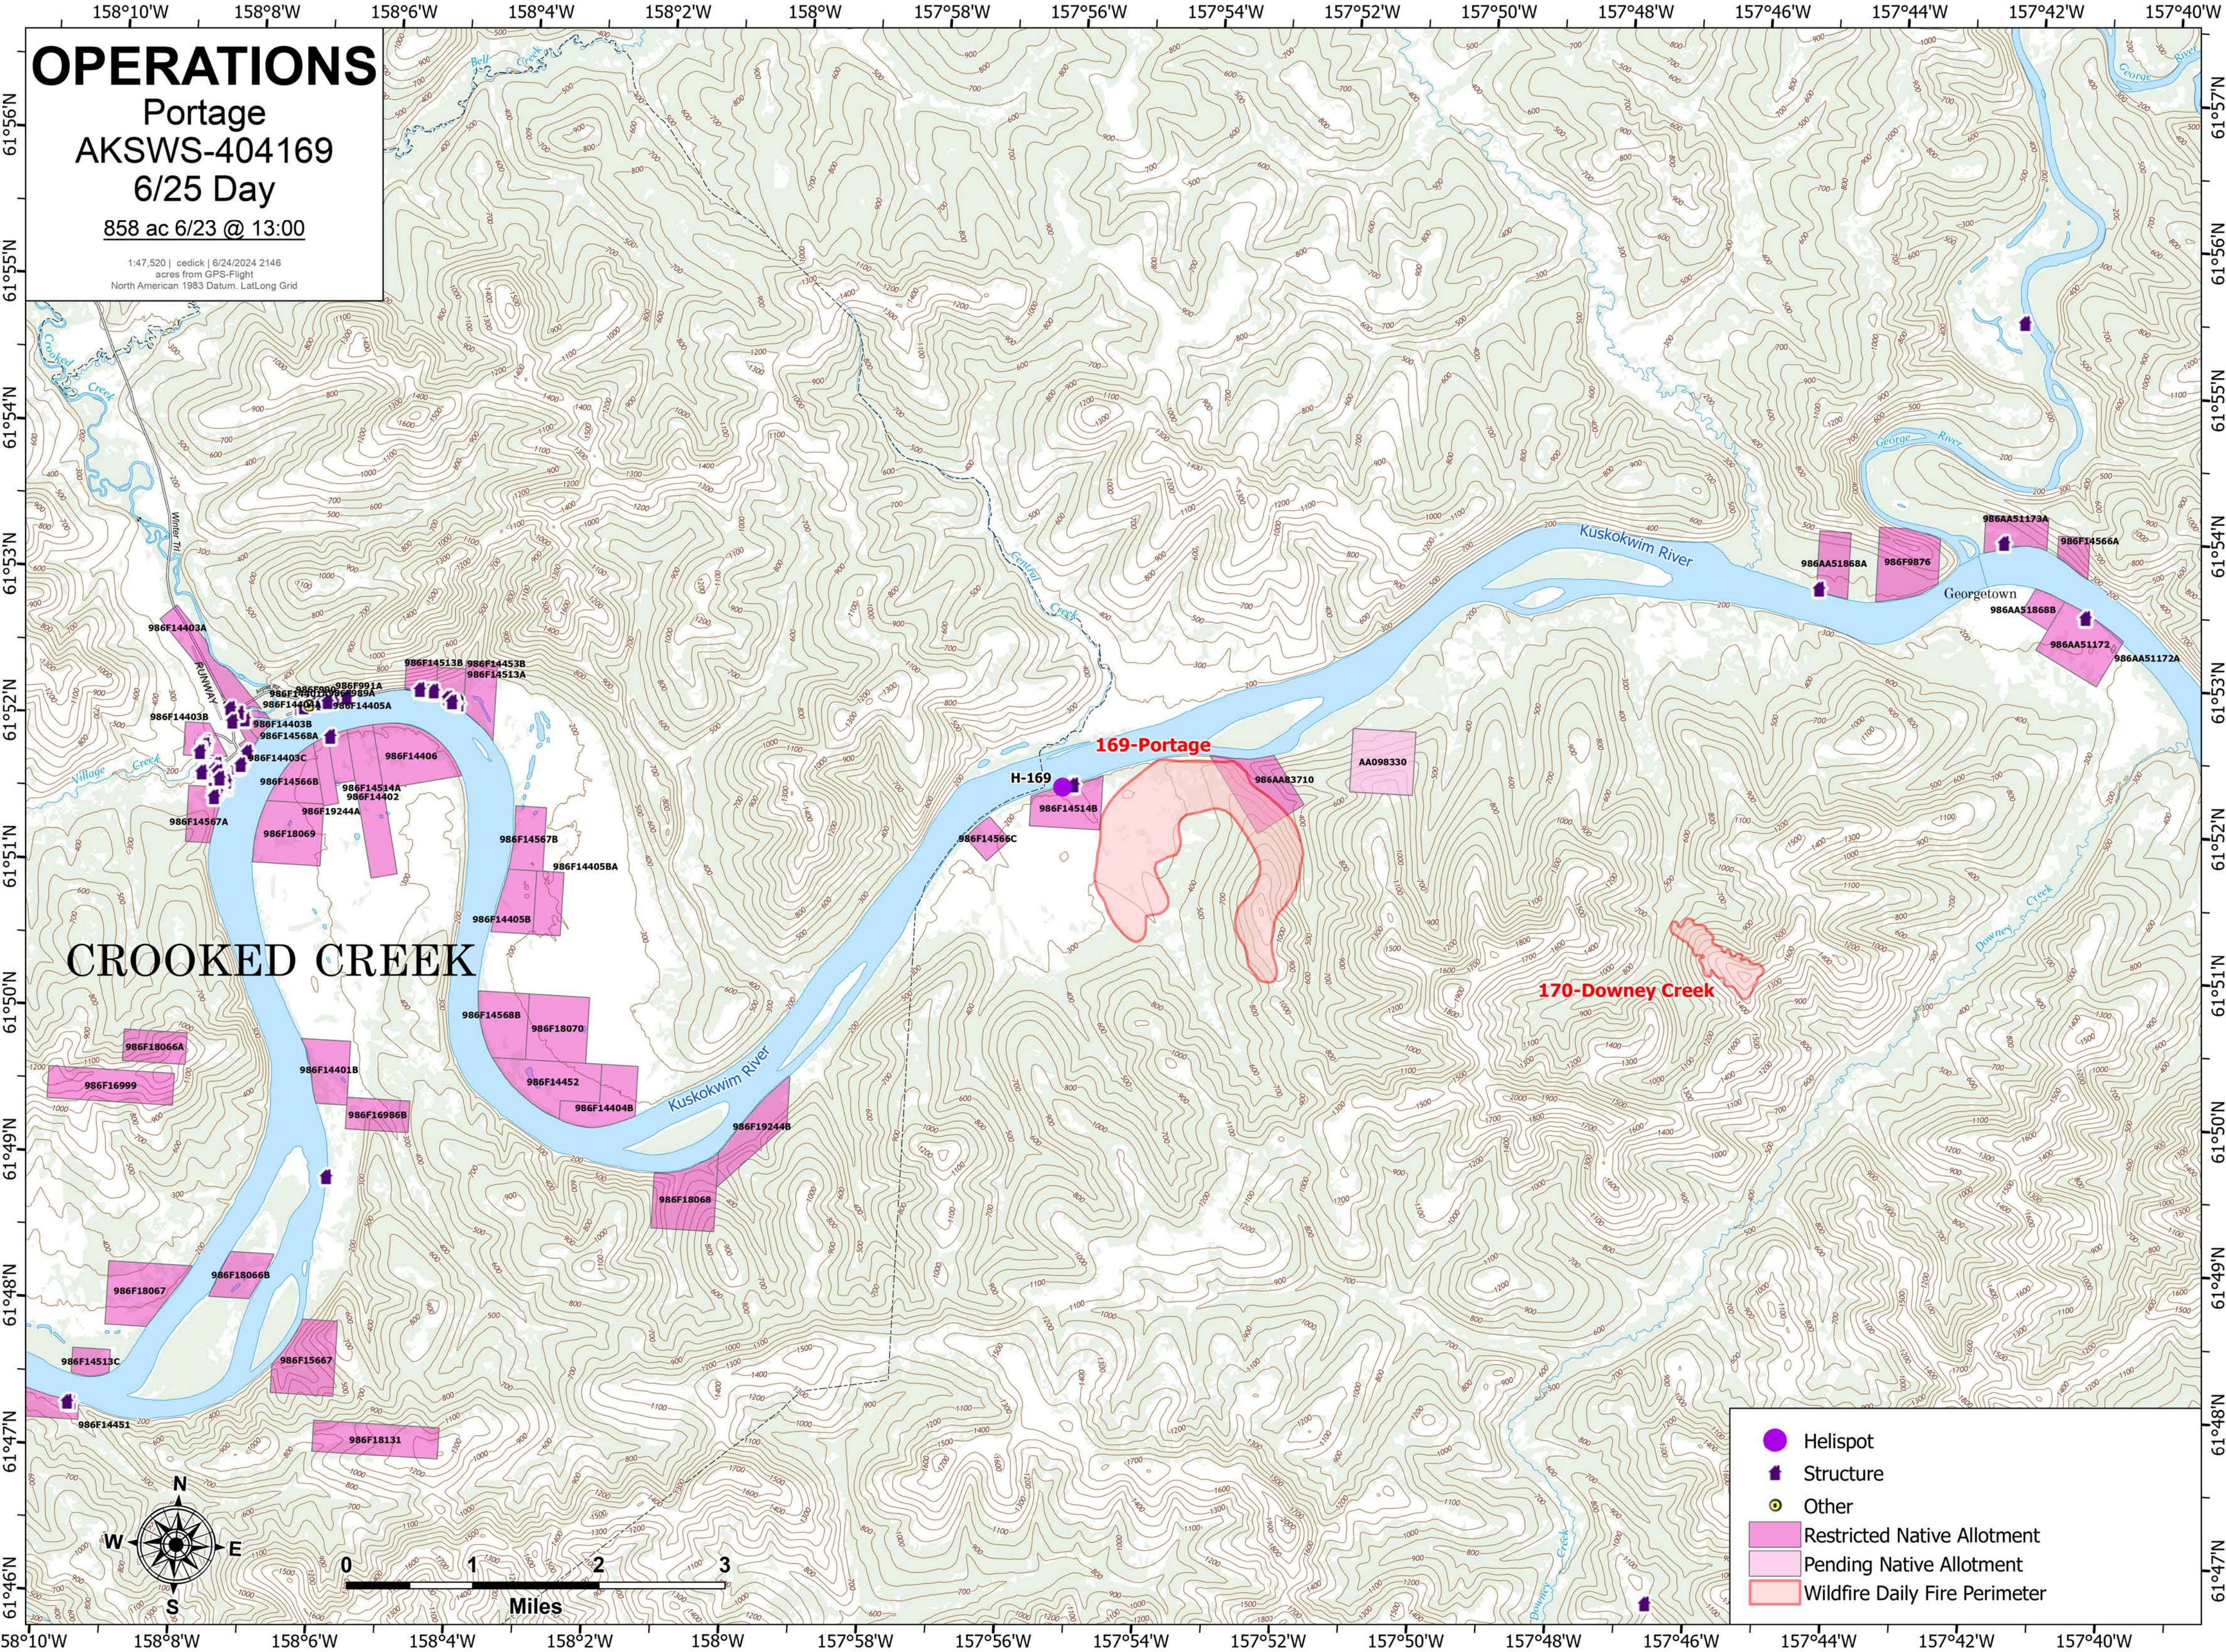

OPERATIONS

Portage
AKWS-404169
6/25 Day

858 ac 6/23 @ 13:00

CROOKED CREEK

169-Portage

170-Downey Creek

- Helispot
- 🏠 Structure
- ⦿ Other
- 🟡 Restricted Native Allotment
- 🟠 Pending Native Allotment
- 🔴 Wildfire Daily Fire Perimeter