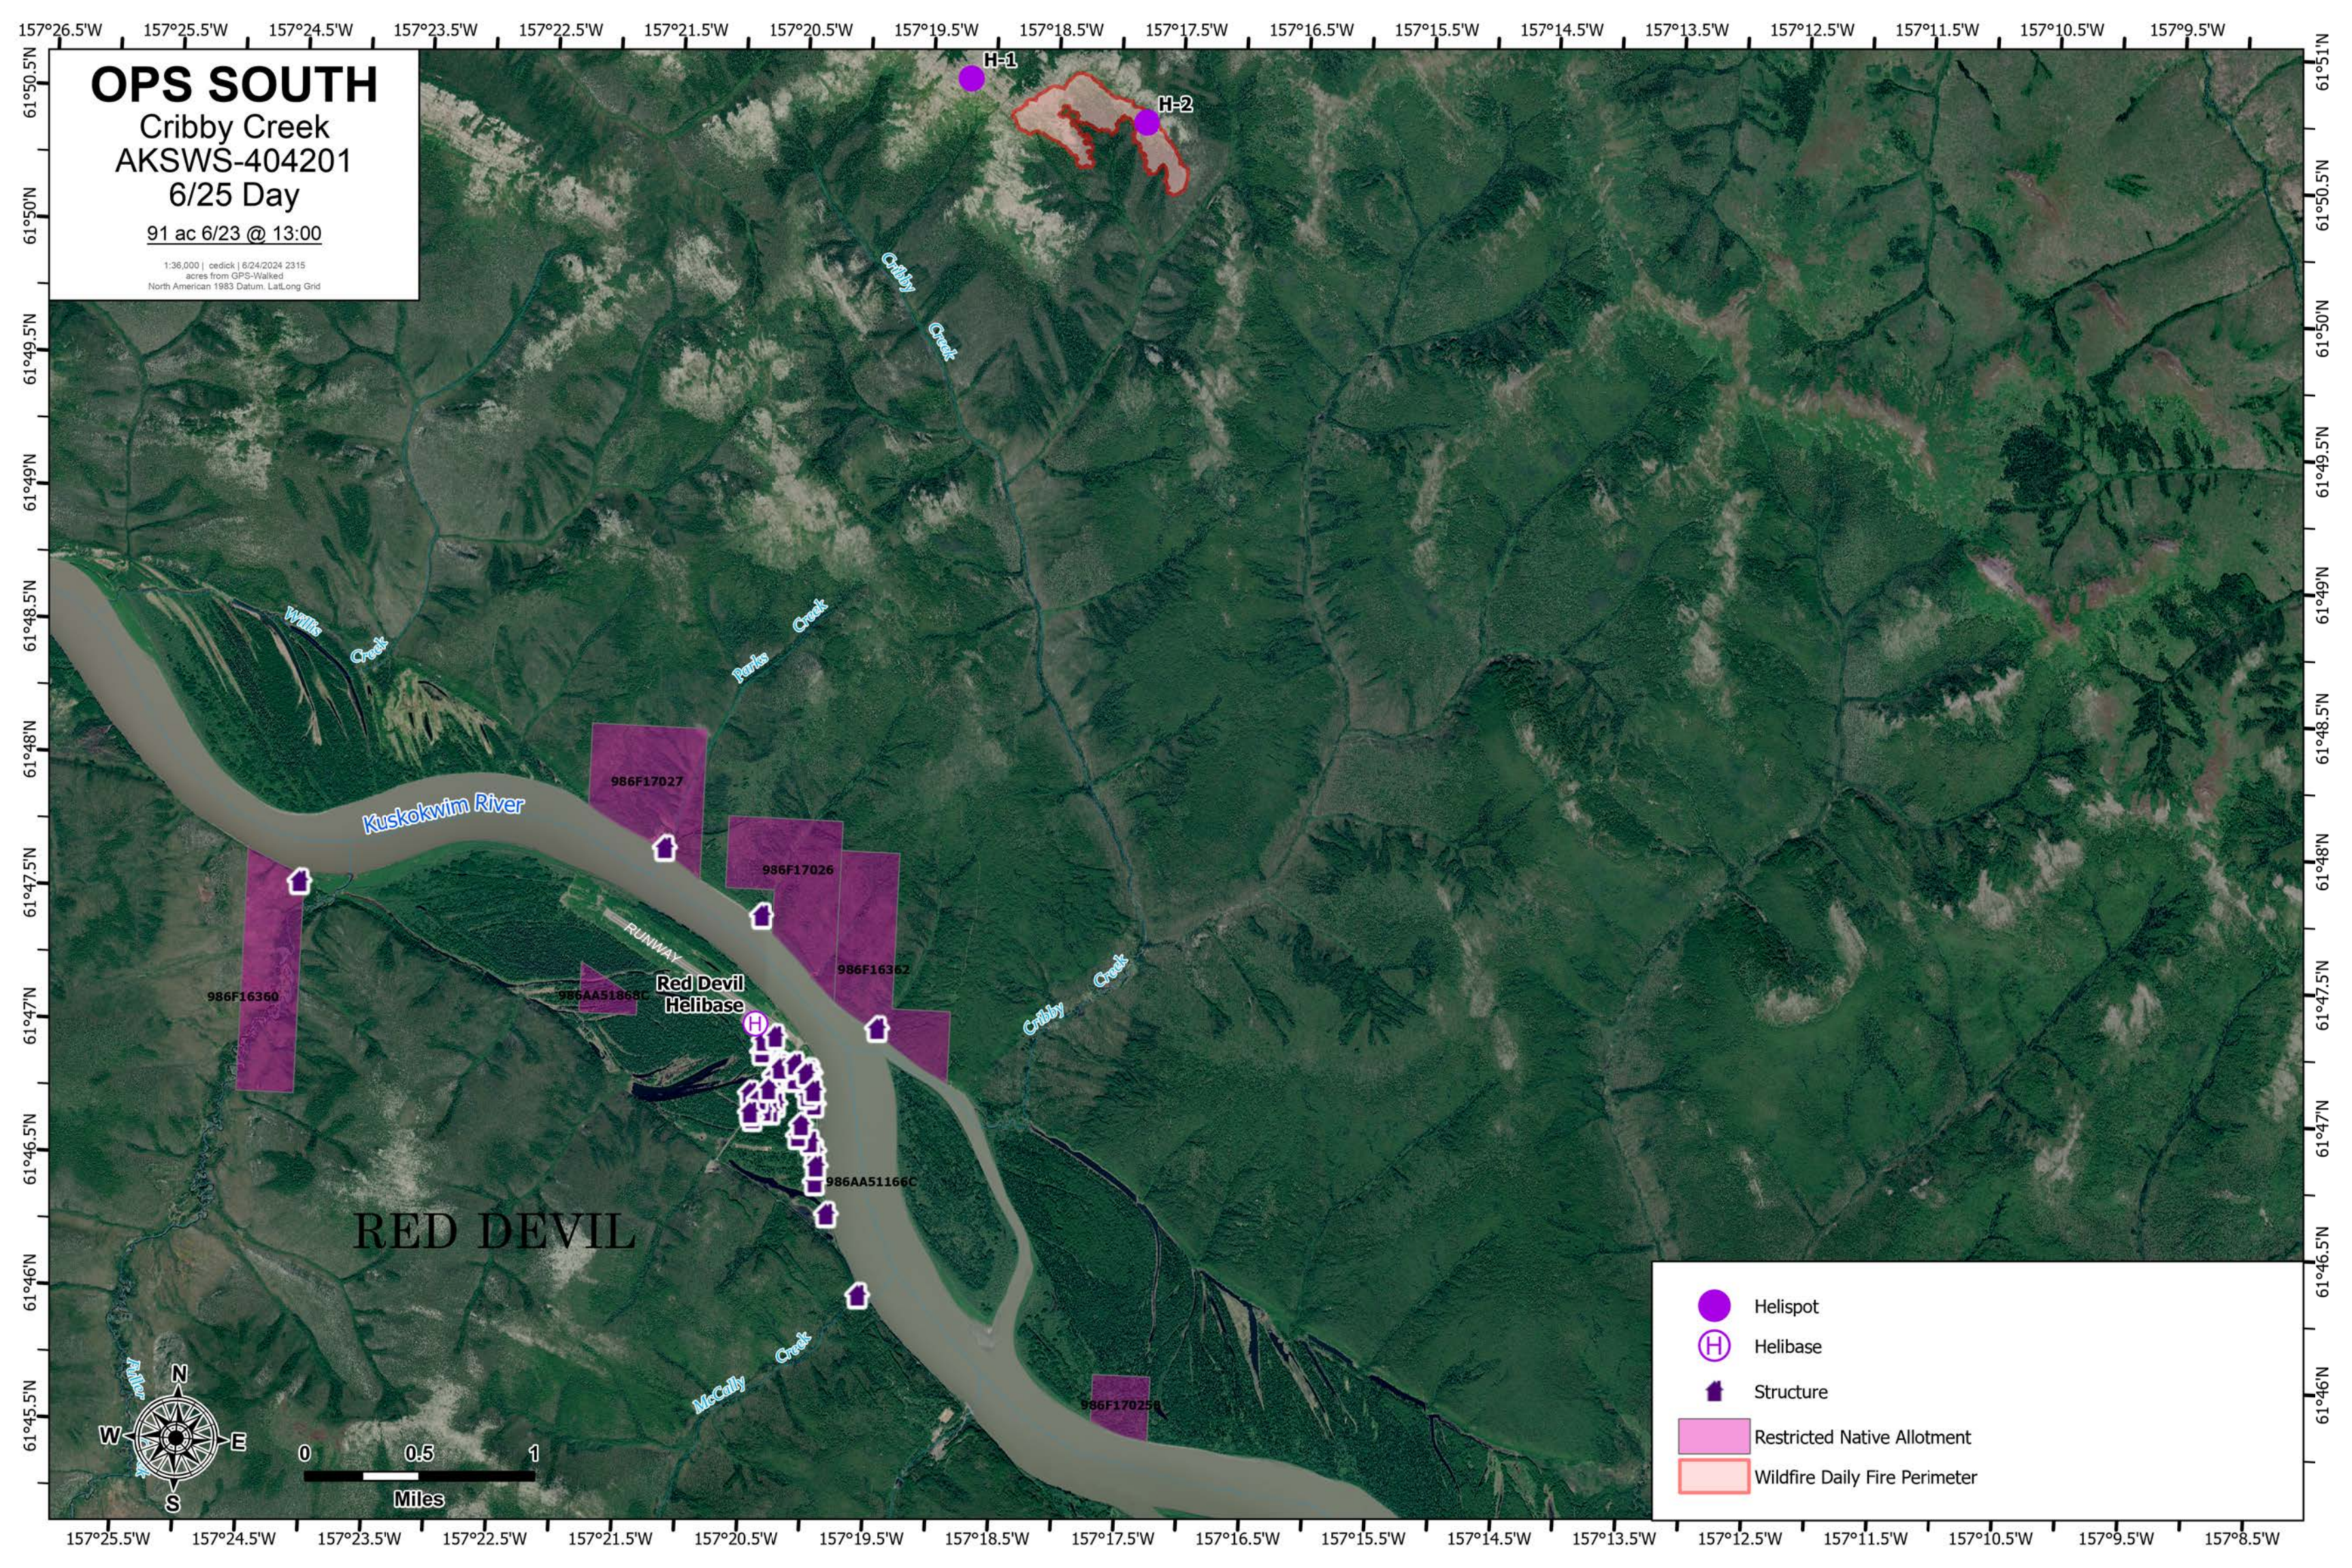

OPS SOUTH

Cribby Creek
AKSWS-404201
6/25 Day

91 ac 6/23 @ 13:00

1:36,000 | cedick | 6/24/2024 2315
acres from GPS-Walked
North American 1983 Datum, Lat/Long Grid

- Helispot
- Ⓜ Helibase
- 🏠 Structure
- ▭ Restricted Native Allotment
- ▭ Wildfire Daily Fire Perimeter