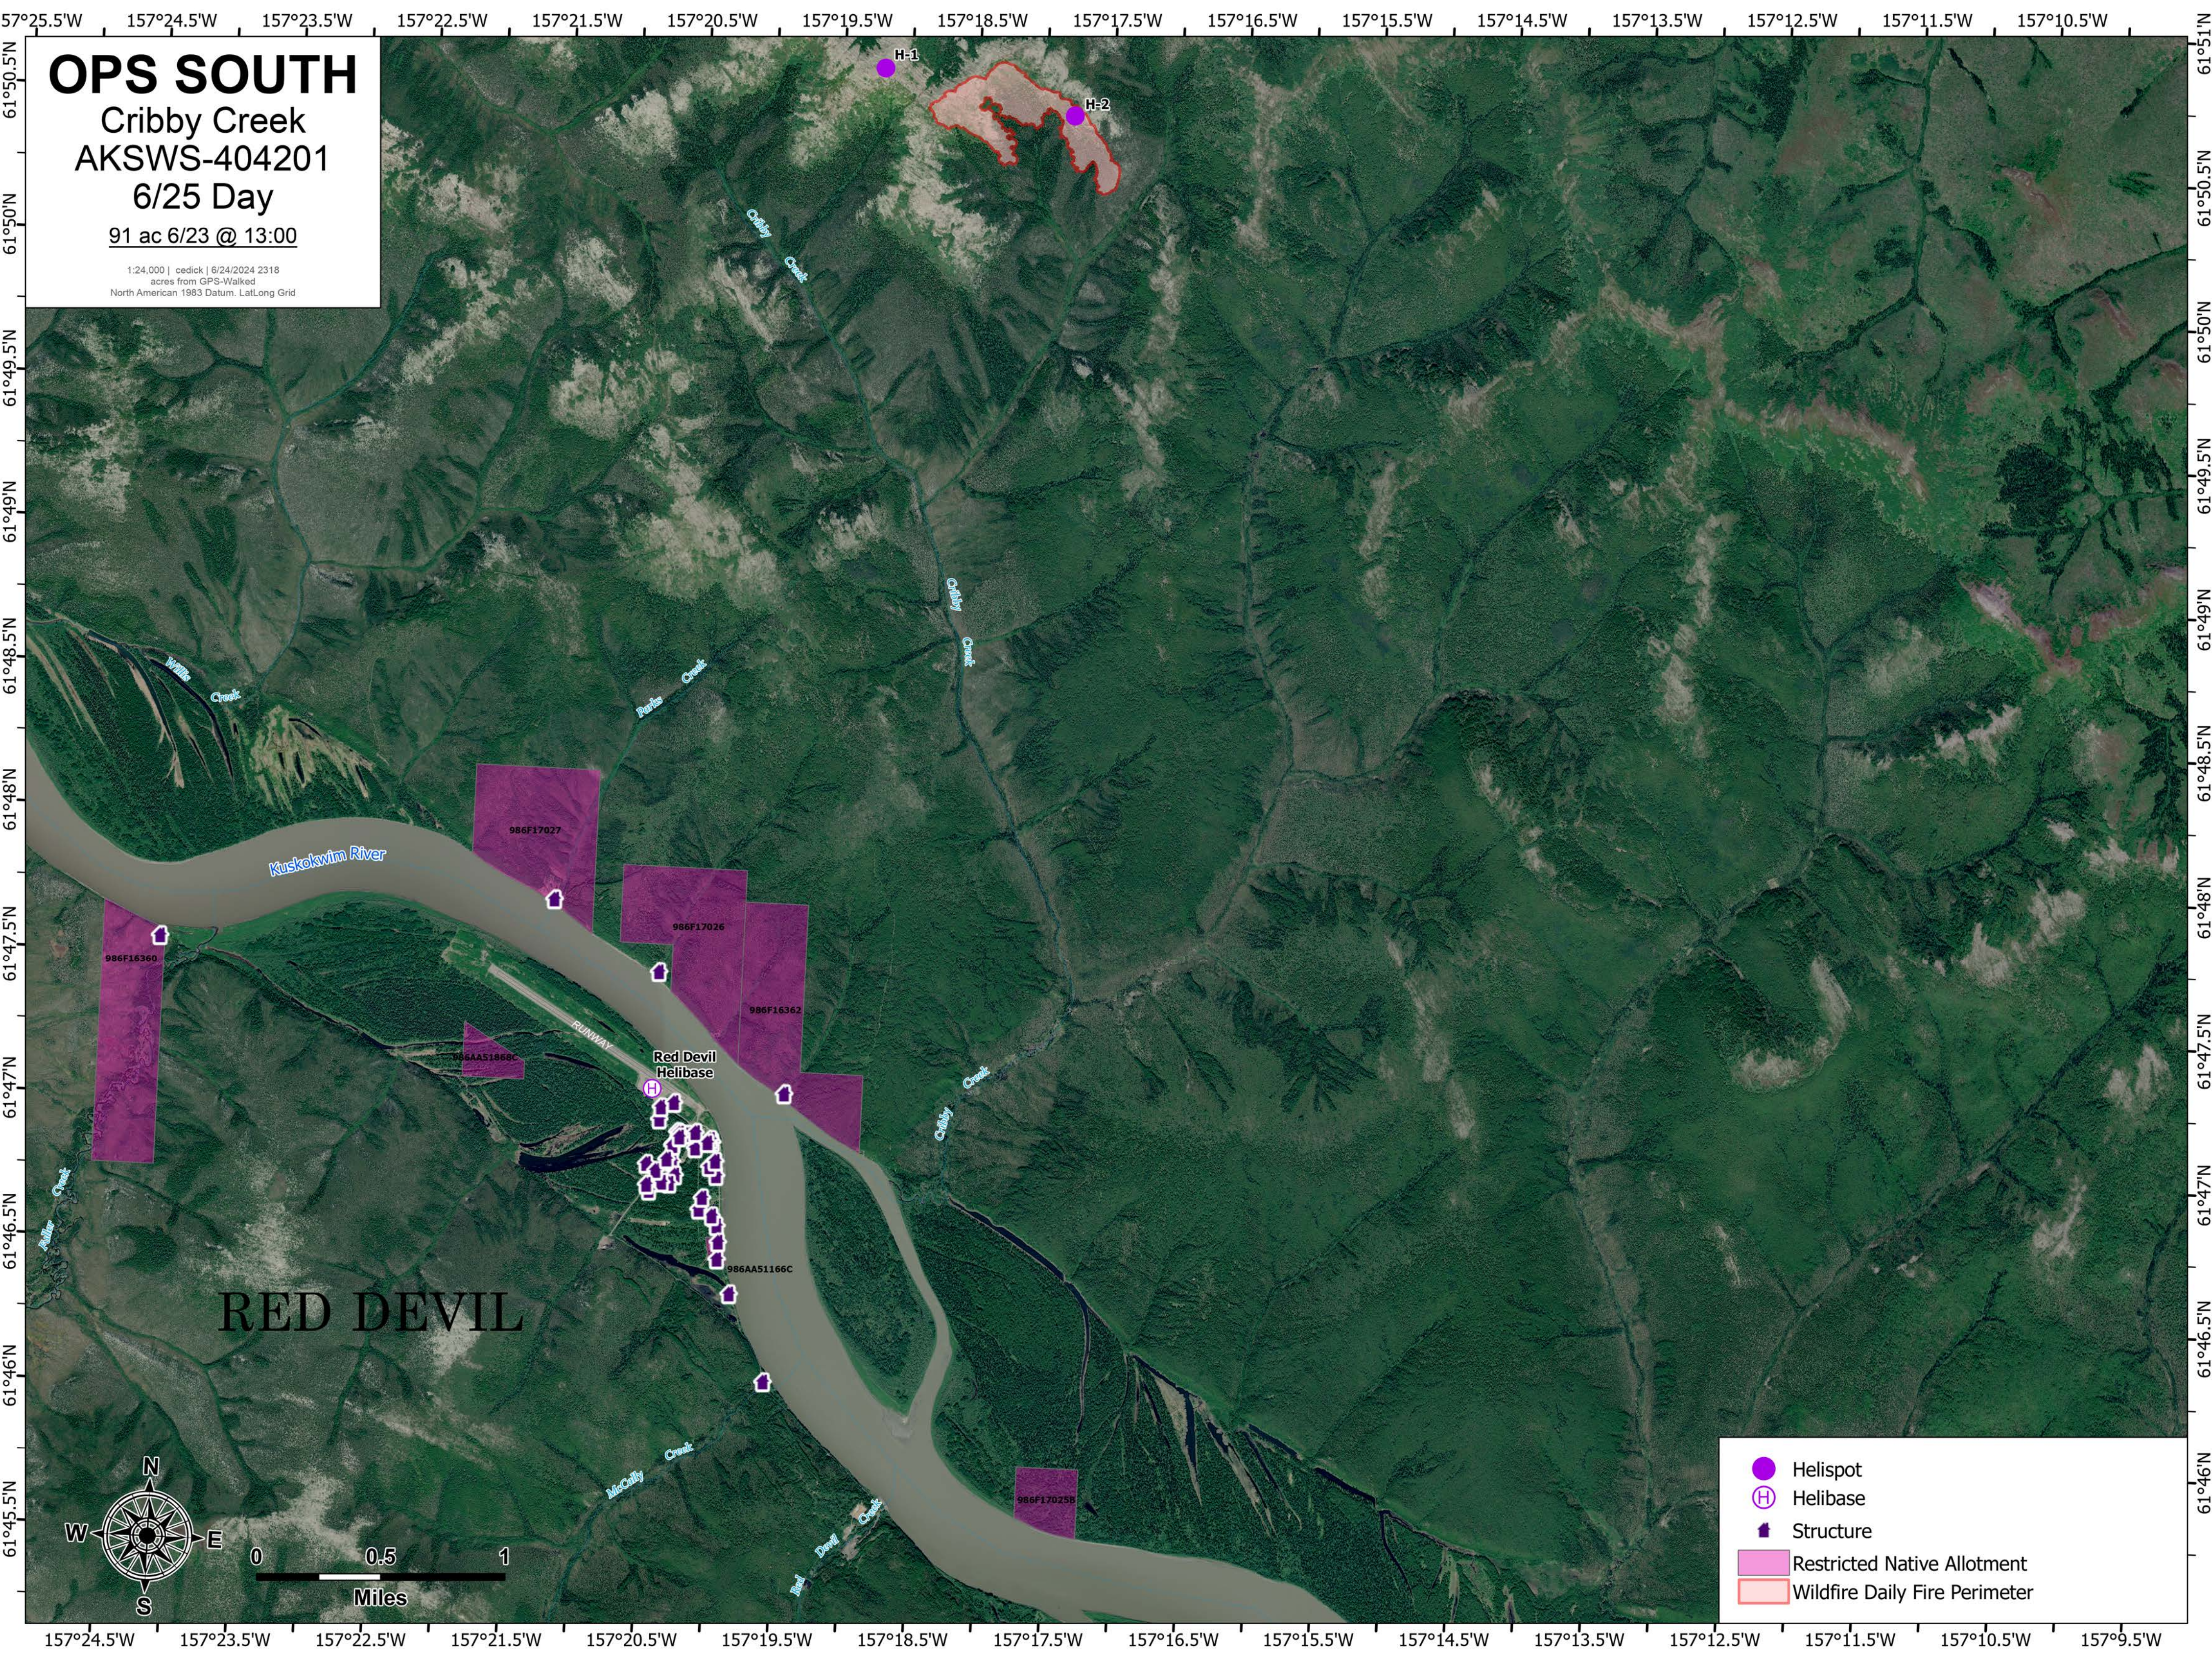

OPS SOUTH

Cribby Creek
AKSW-404201
6/25 Day

91 ac 6/23 @ 13:00

1:24,000 | cedick | 6/24/2024 2318
acres from GPS-Walked
North American 1983 Datum, Lat,Long Grid

- Helispot
- Ⓜ Helibase
- 🏠 Structure
- ▭ Restricted Native Allotment
- ▭ Wildfire Daily Fire Perimeter

RED DEVIL