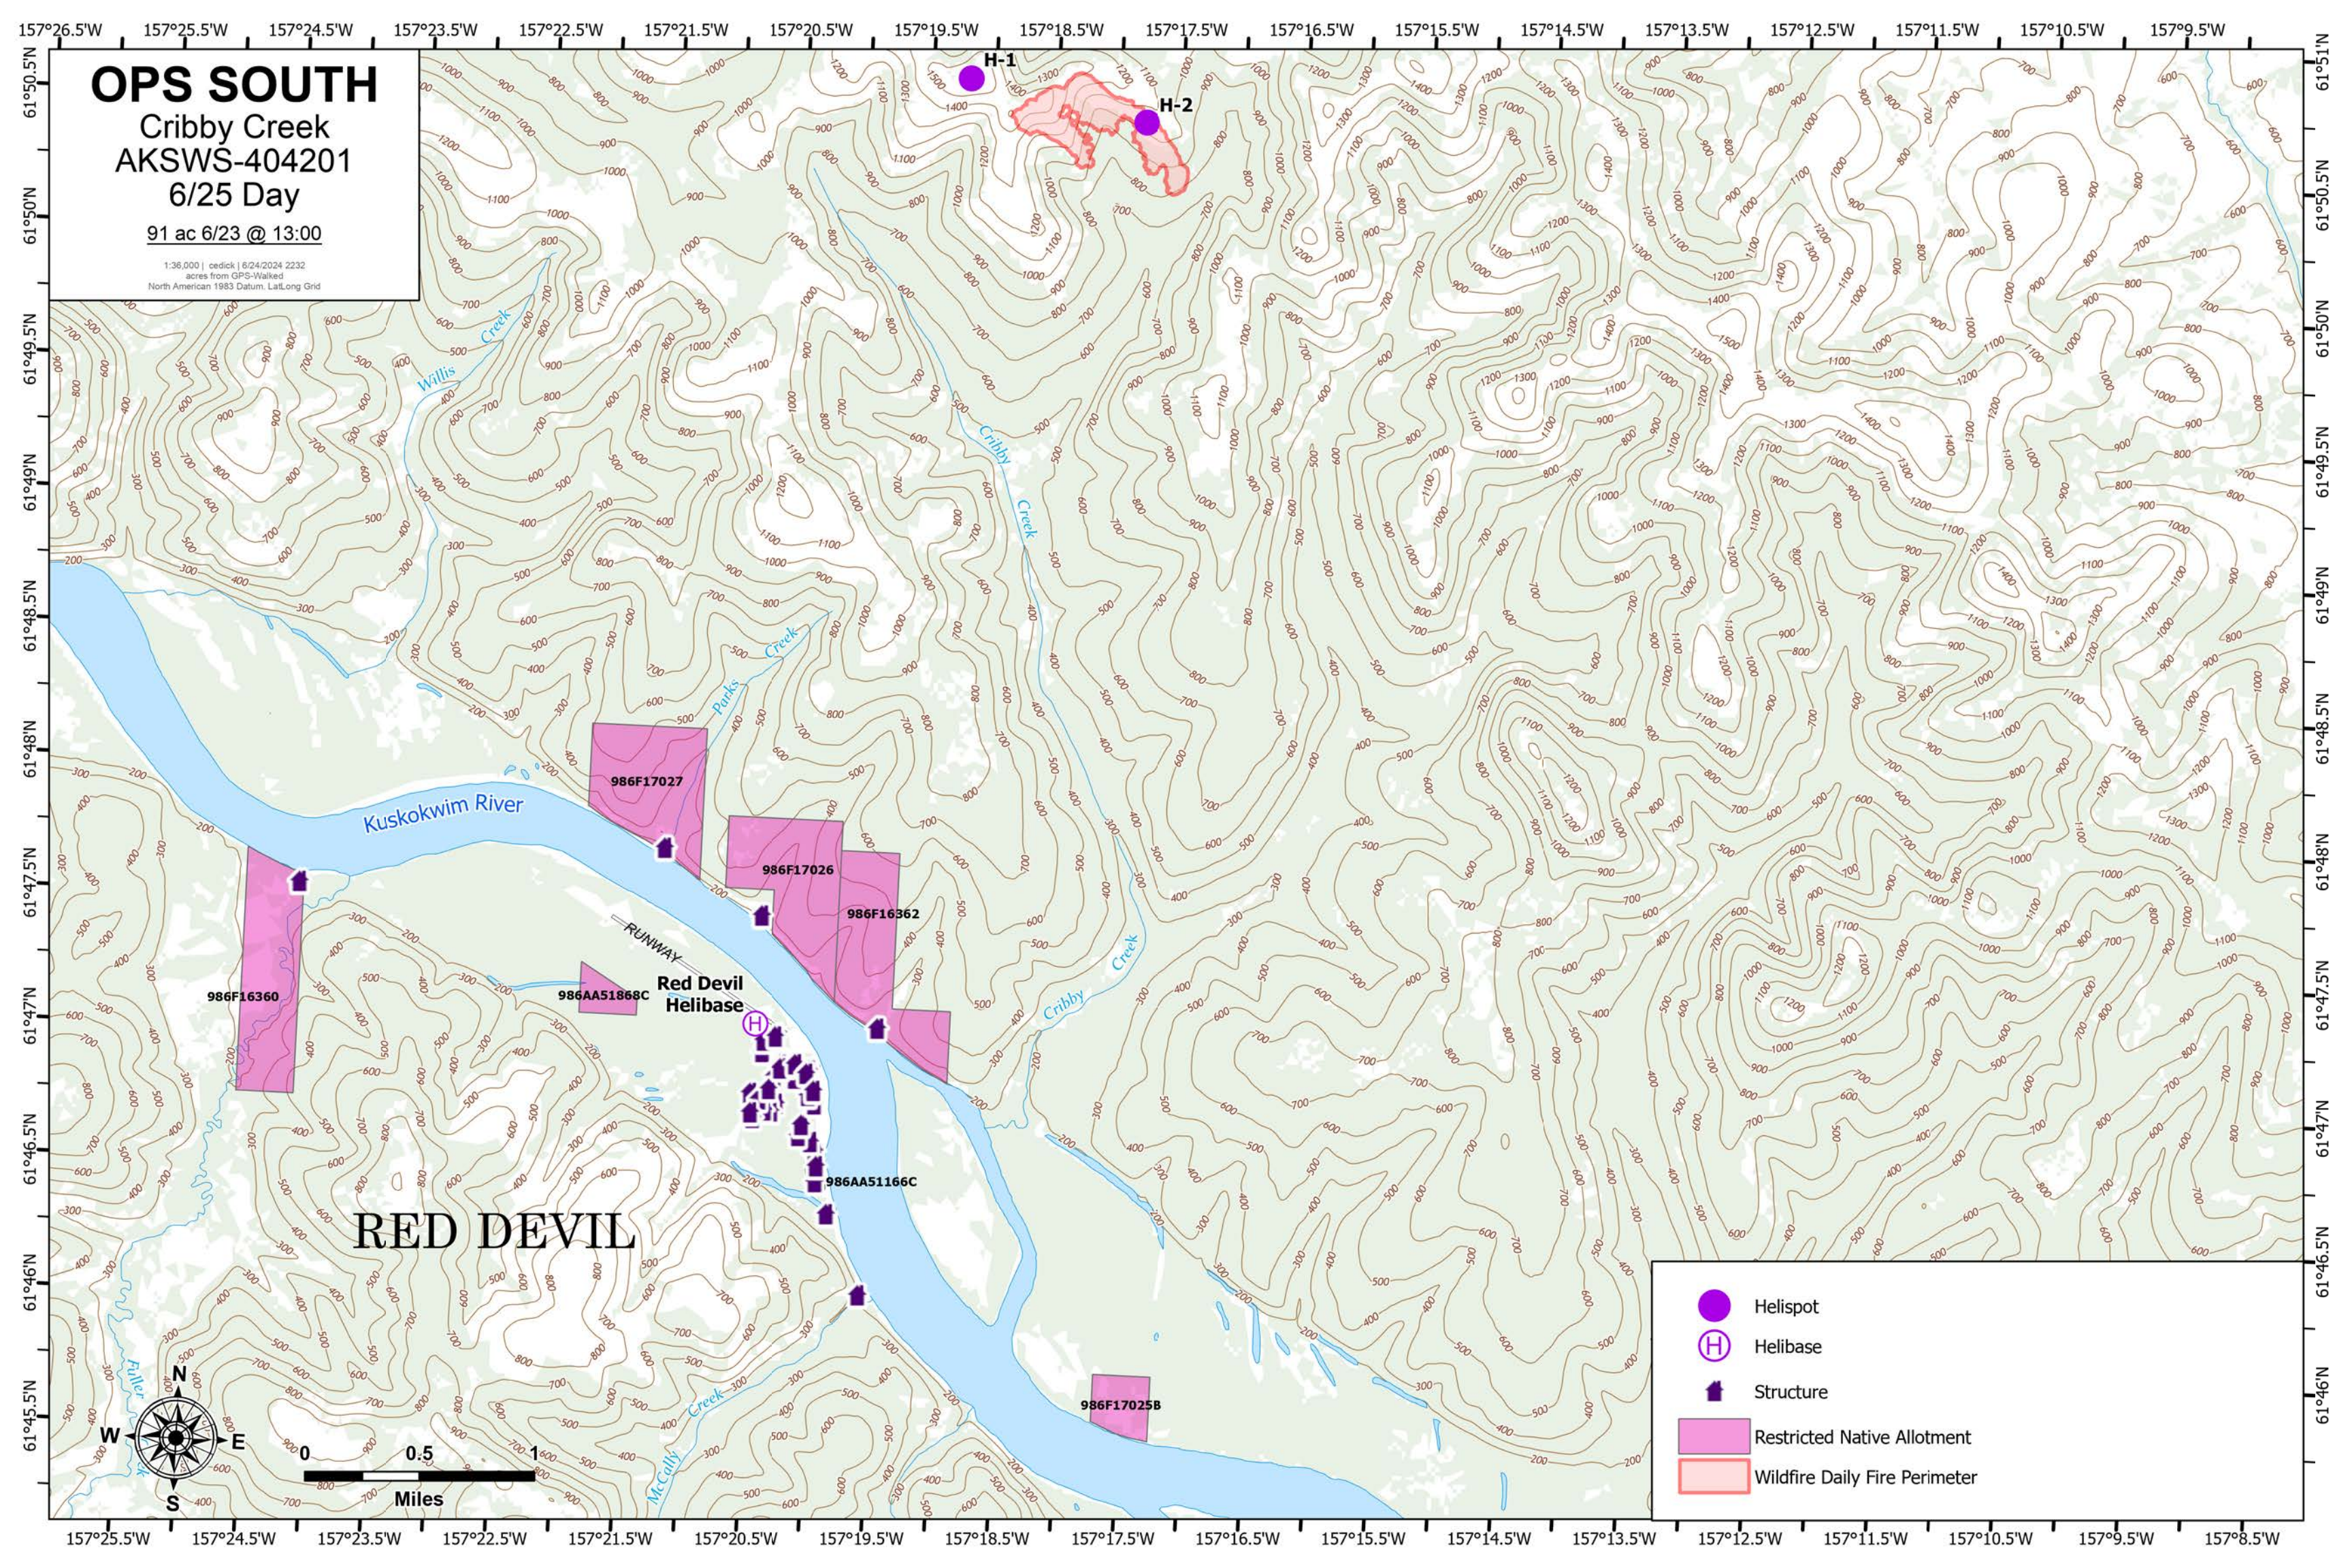

OPS SOUTH

Cribby Creek
AKSW-404201
6/25 Day

91 ac 6/23 @ 13:00

- Helispot
- Helibase
- Structure
- Restricted Native Allotment
- Wildfire Daily Fire Perimeter

RED DEVIL