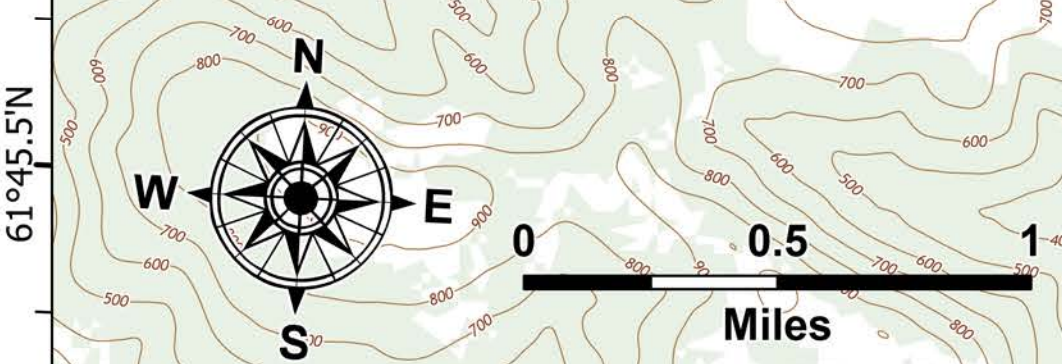

OPS SOUTH

Cribby Creek

AKSWs-404201

6/25 Day

91 ac 6/23 @ 13:00

1:24,000 | cedick | 6/24/2024 2238
acres from GPS-Walked
North American 1983 Datum, Lat,Long Grid

	Helispot
	Helibase
	Structure
	Restricted Native Allotment
	Wildfire Daily Fire Perimeter