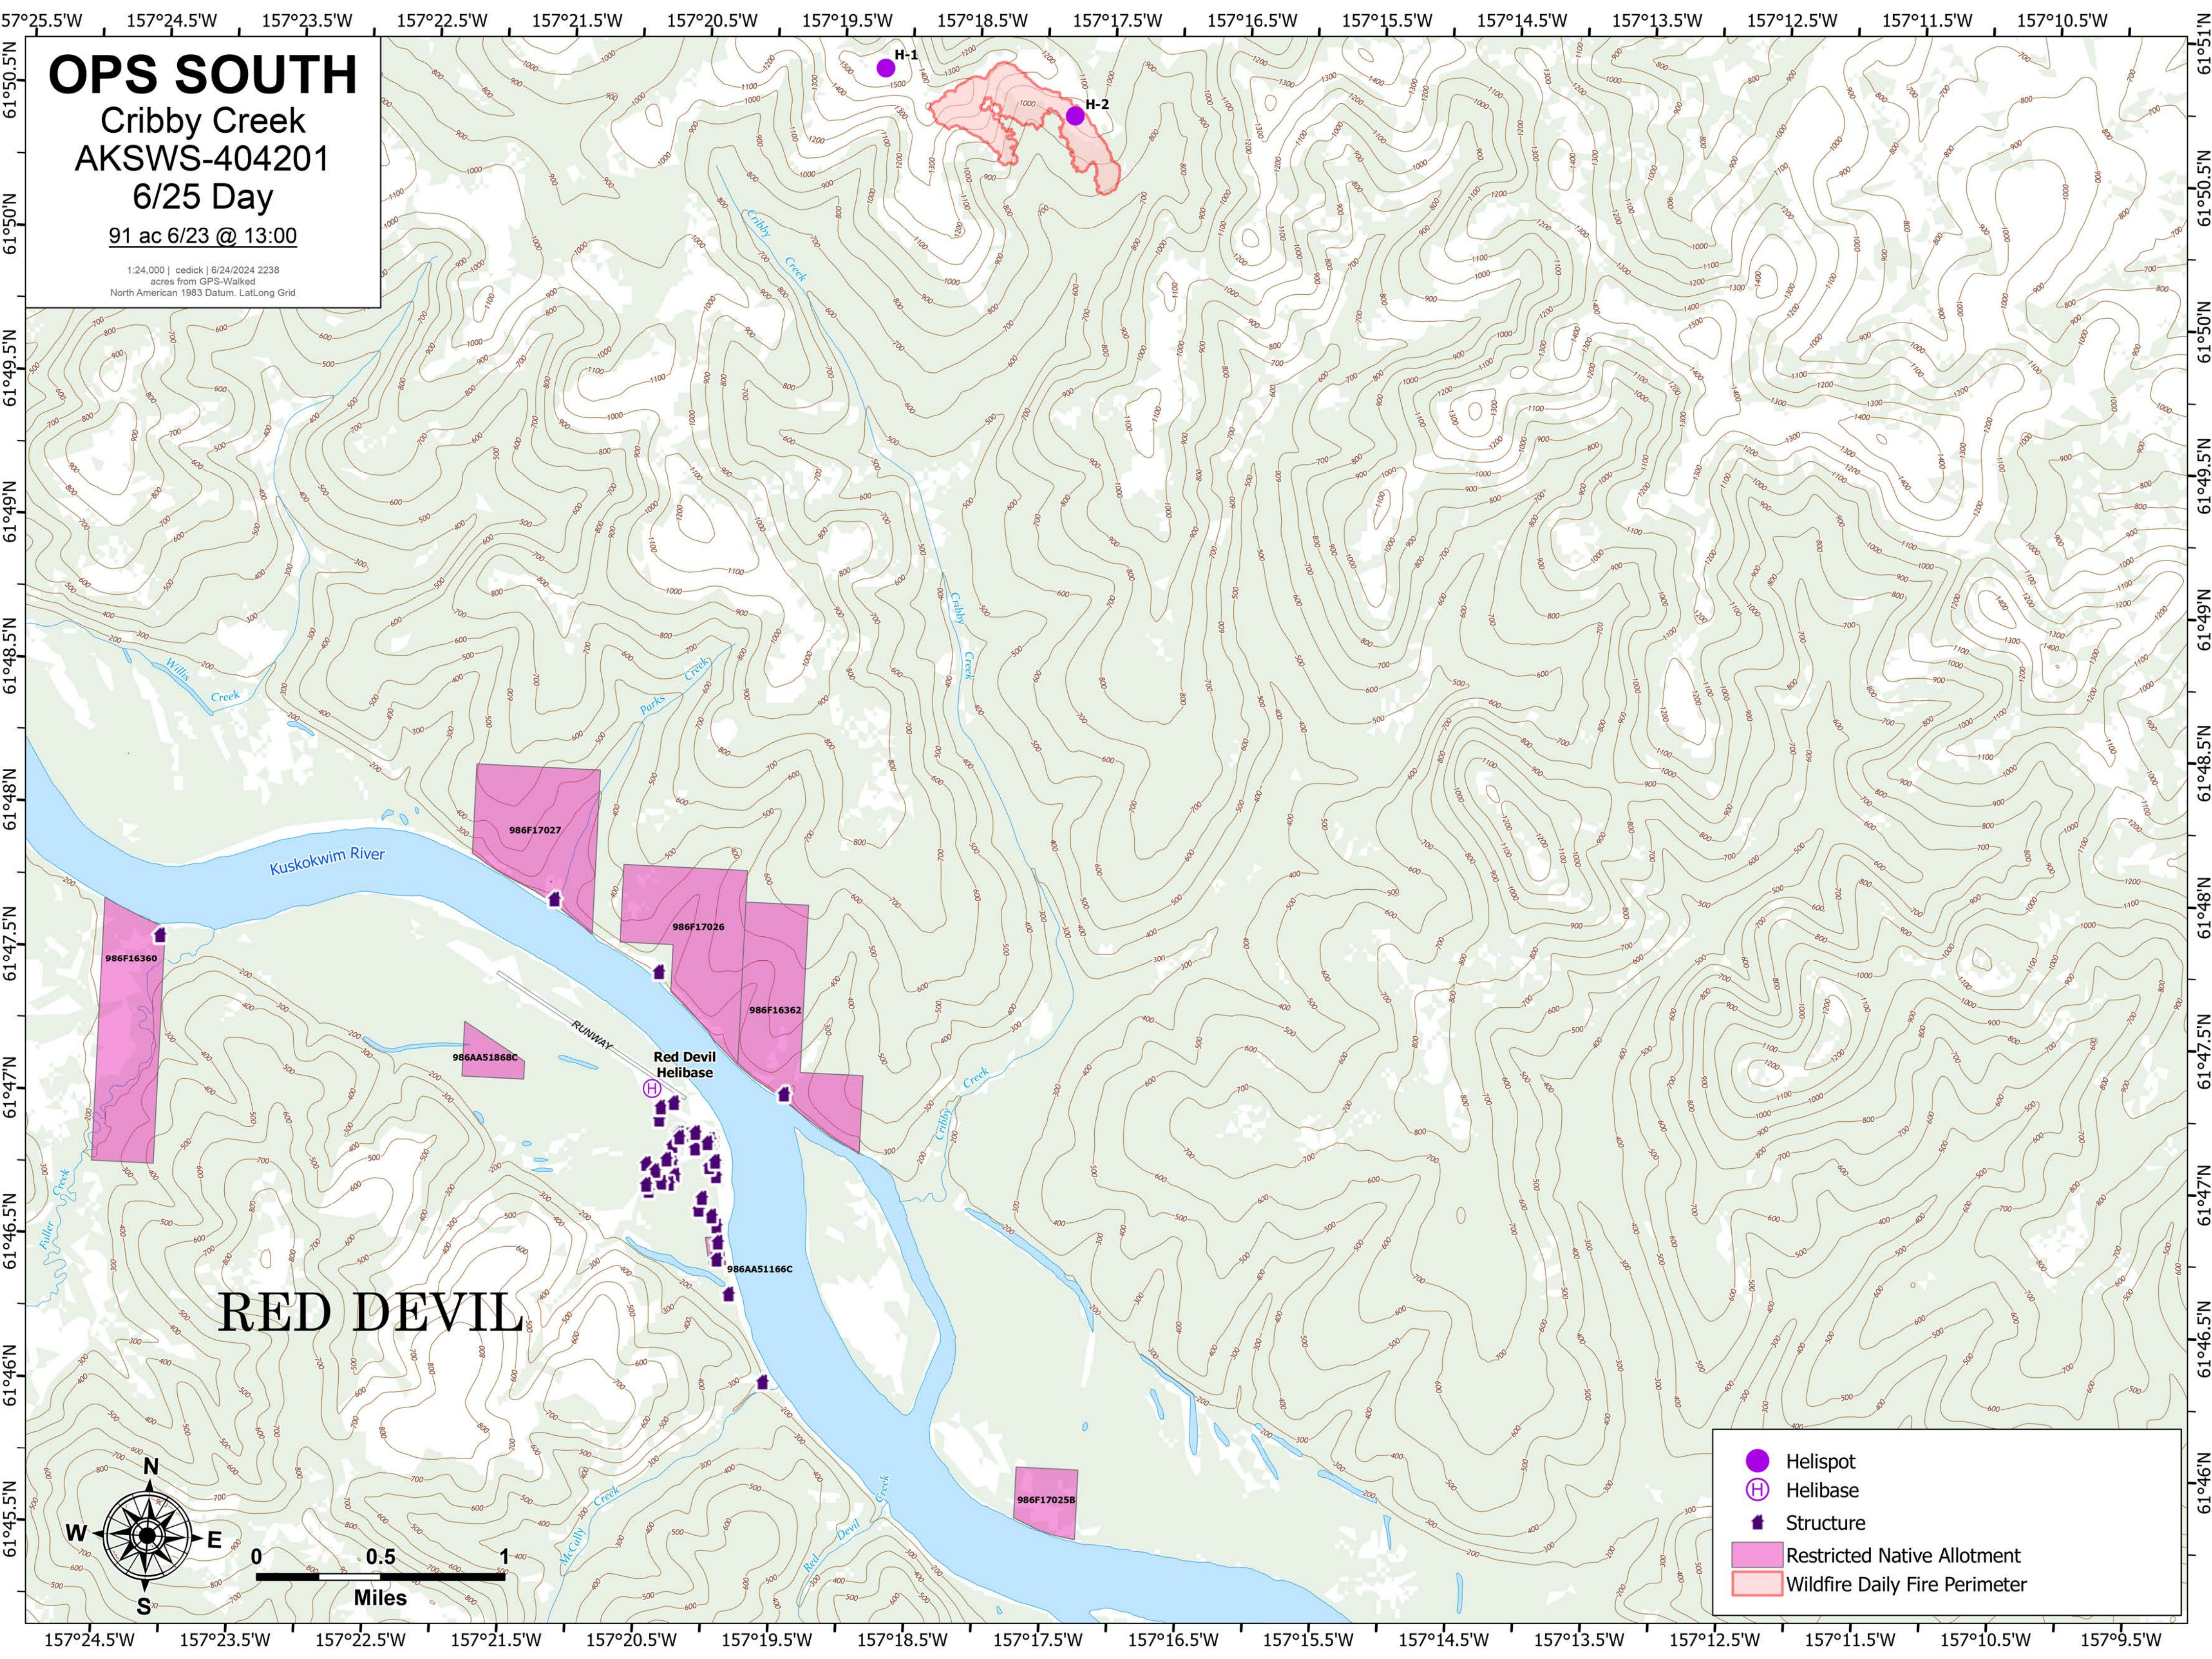

OPS SOUTH

Cribby Creek

AKSWs-404201

6/25 Day

91 ac 6/23 @ 13:00

1:24,000 | cedick | 6/24/2024 2238
acres from GPS-Walked
North American 1983 Datum, Lat,Long Grid

	Helispot
	Helibase
	Structure
	Restricted Native Allotment
	Wildfire Daily Fire Perimeter