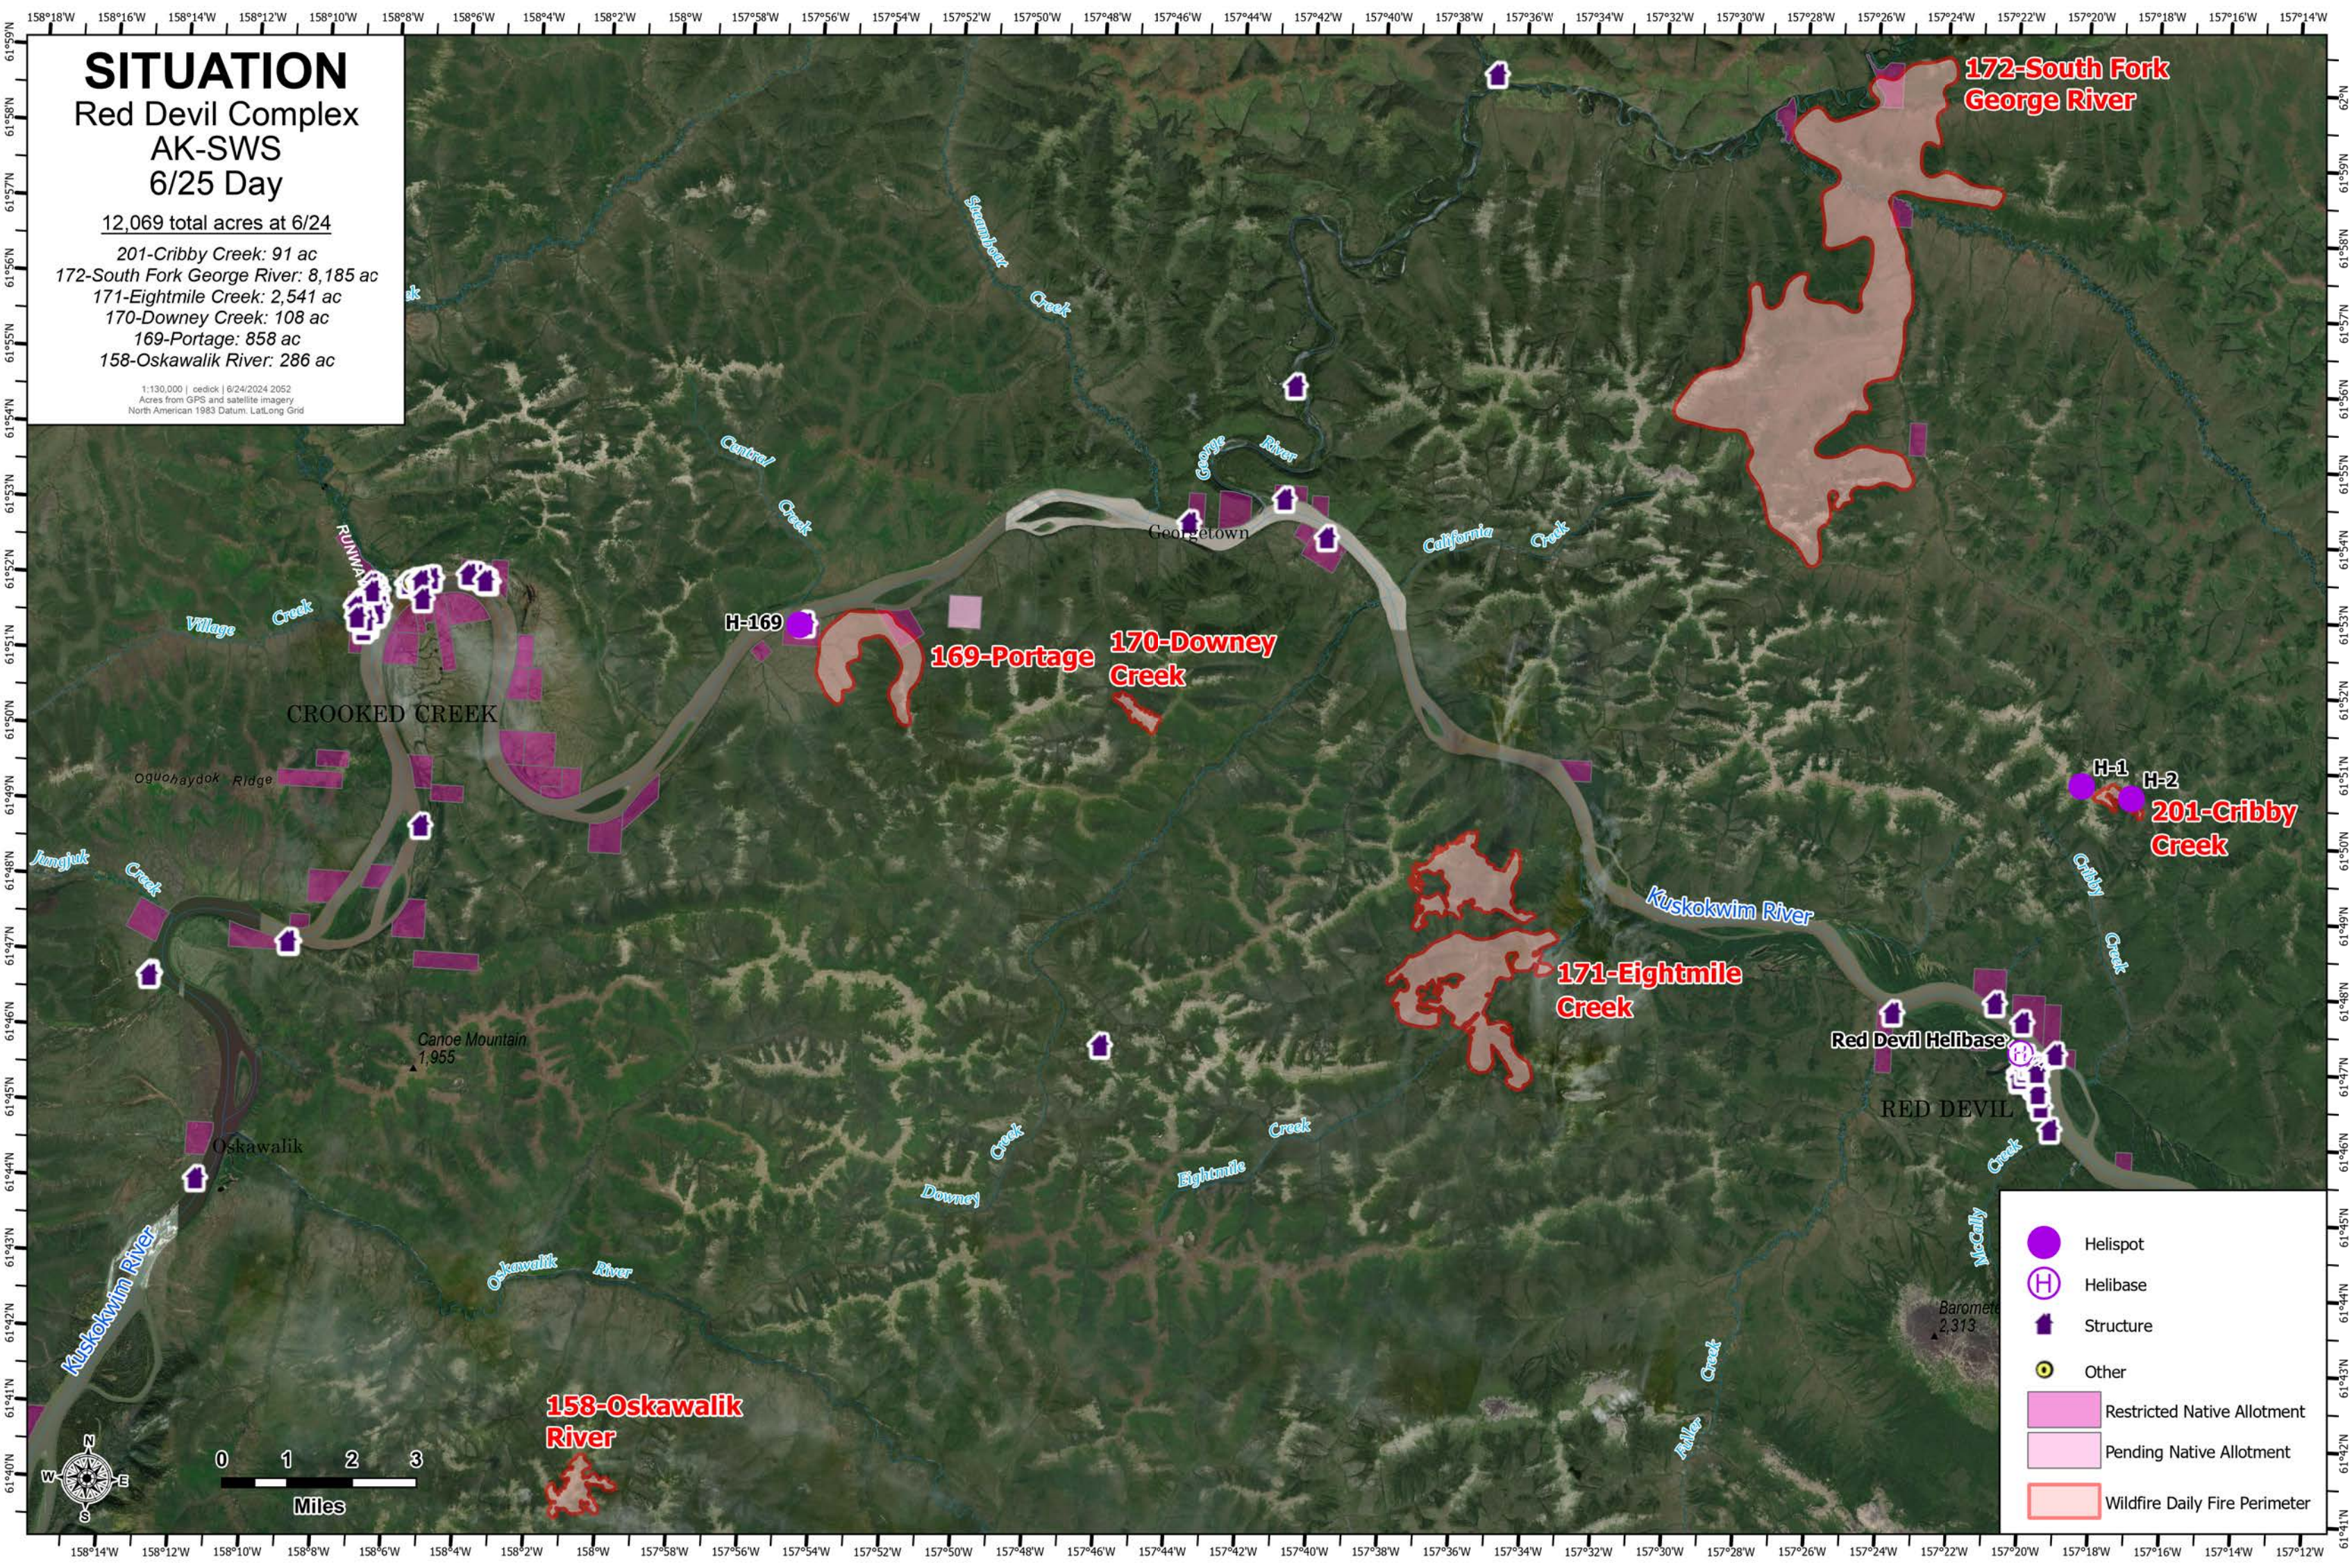

SITUATION

Red Devil Complex
AK-SWS
6/25 Day

12,069 total acres at 6/24

201-Cribby Creek: 91 ac
172-South Fork George River: 8,185 ac
171-Eightmile Creek: 2,541 ac
170-Downey Creek: 108 ac
169-Portage: 858 ac
158-Oskawalik River: 286 ac

- Helispot
- ⊕ Helibase
- 🏠 Structure
- ⦿ Other
- 🟡 Restricted Native Allotment
- 🟠 Pending Native Allotment
- 🔴 Wildfire Daily Fire Perimeter