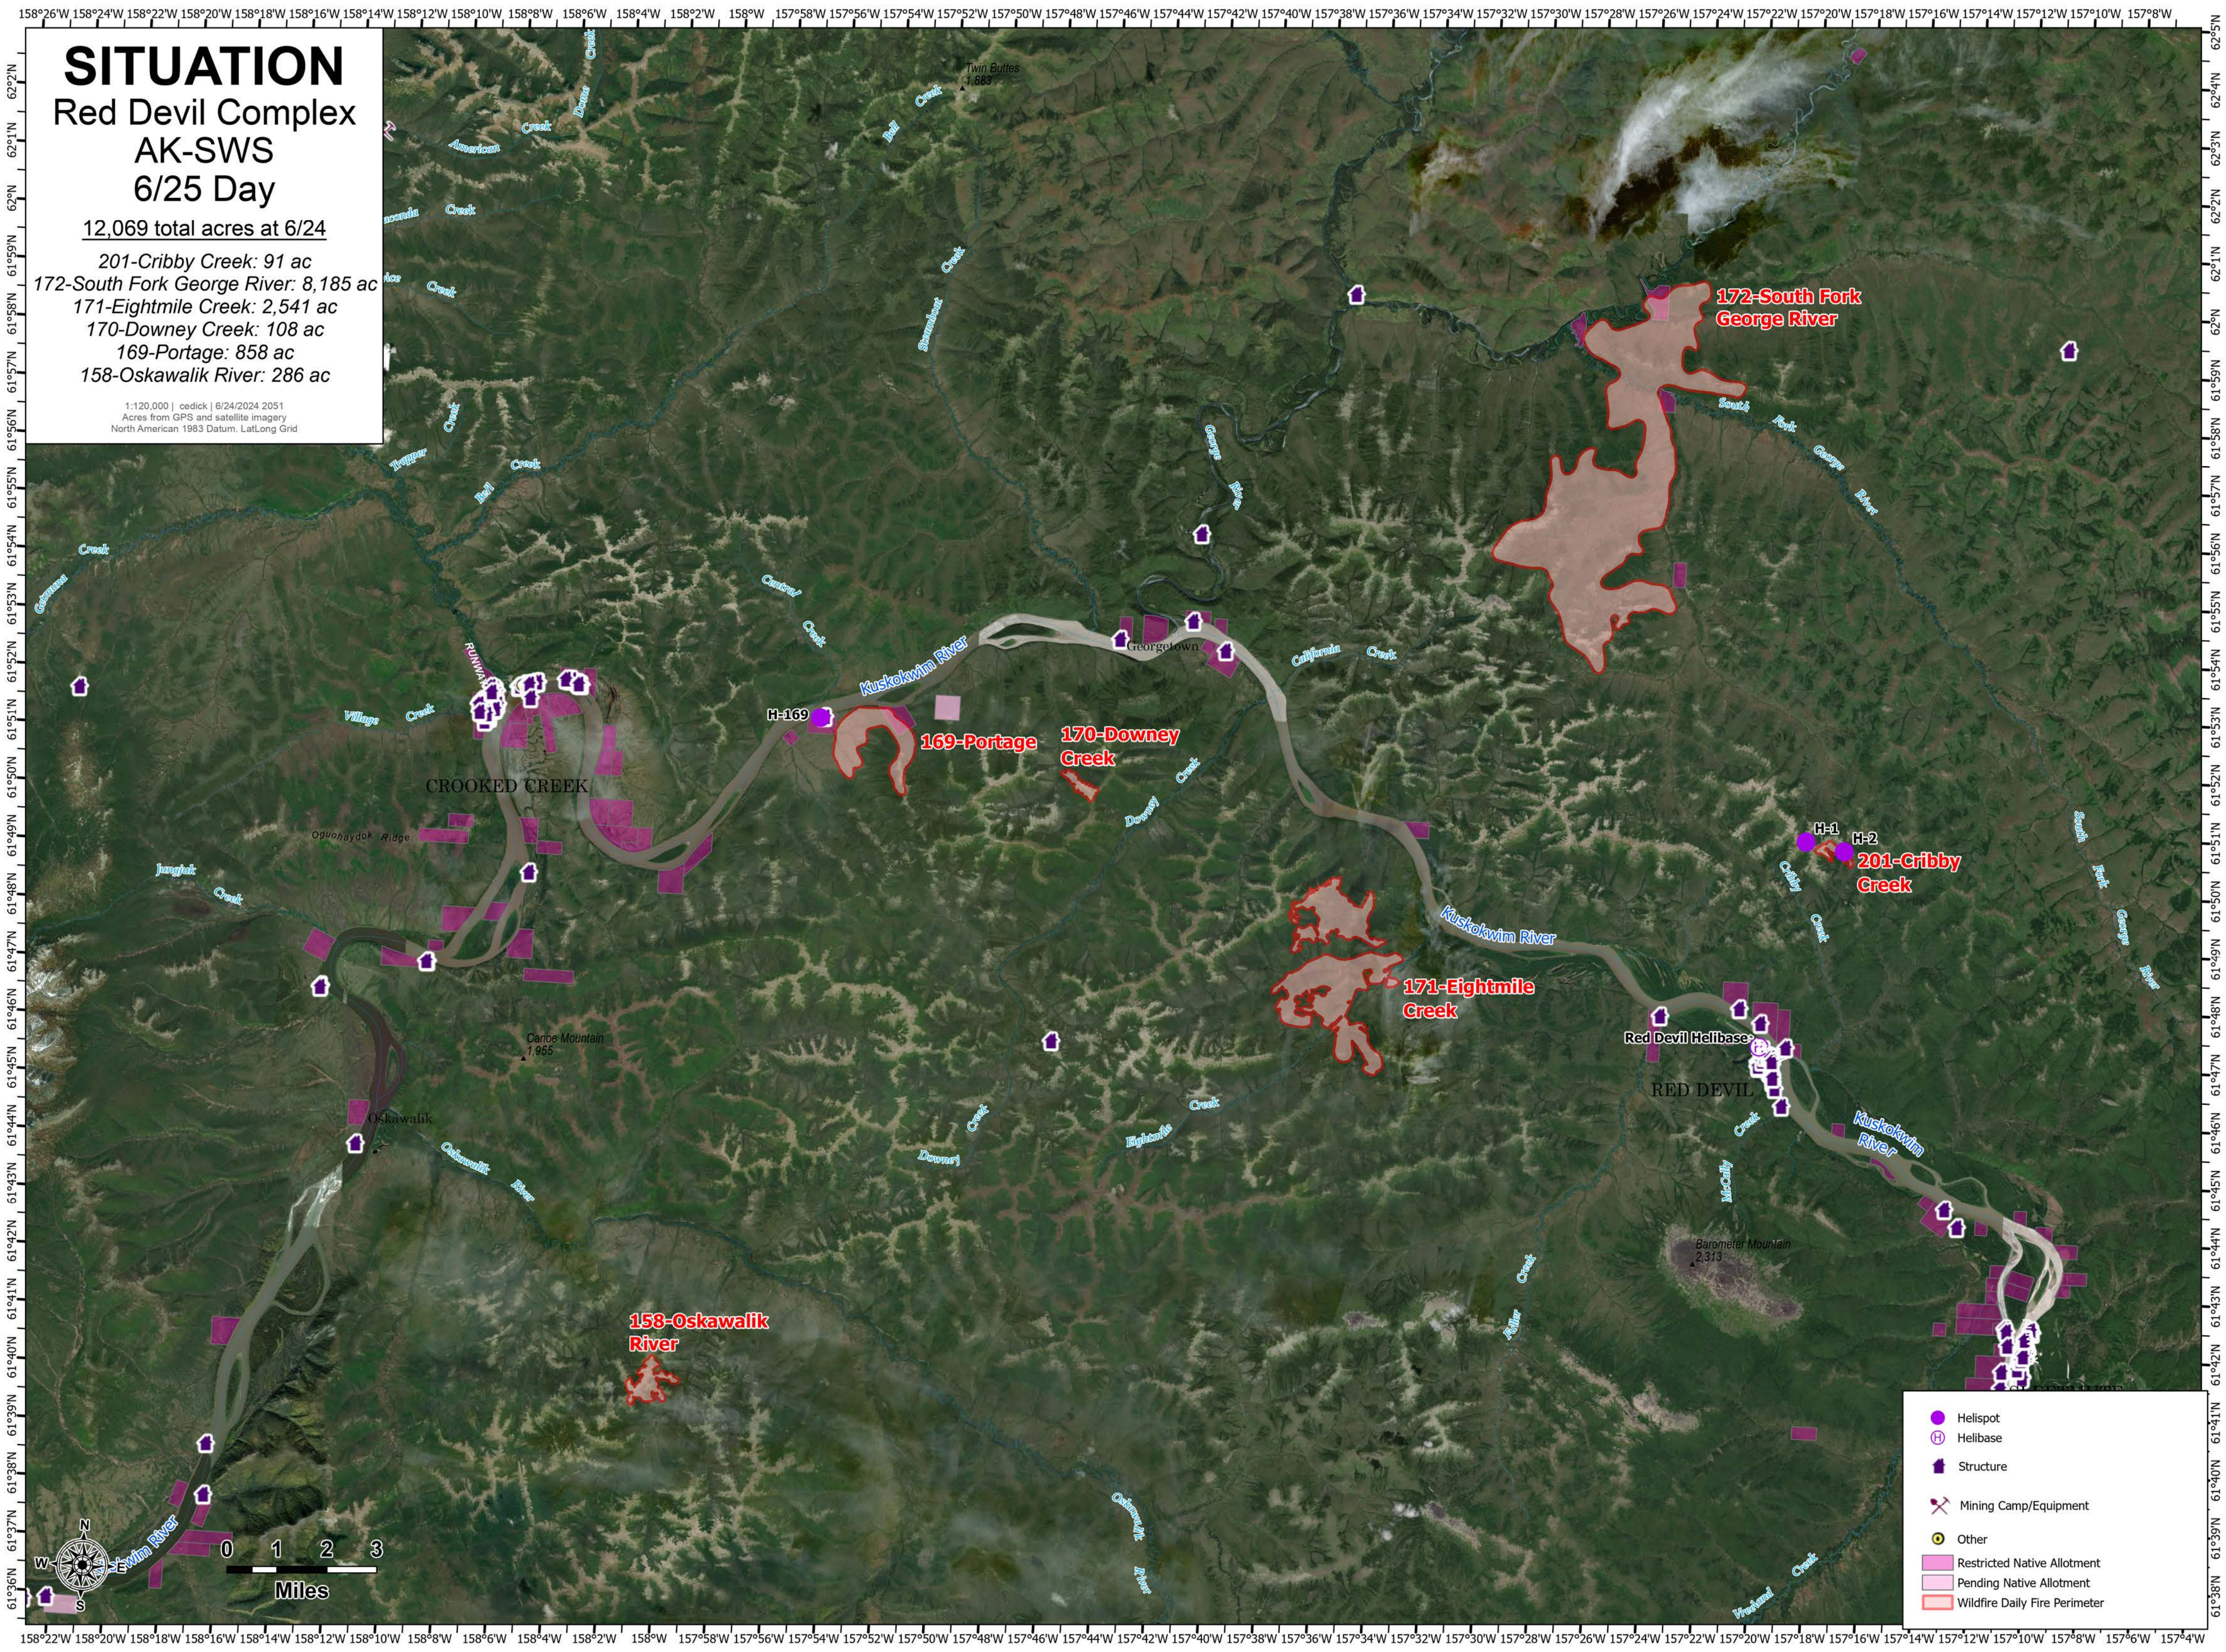

# SITUATION

## Red Devil Complex AK-SWS 6/25 Day

12,069 total acres at 6/24

- 201-Cribby Creek: 91 ac
- 172-South Fork George River: 8,185 ac
- 171-Eightmile Creek: 2,541 ac
- 170-Downey Creek: 108 ac
- 169-Portage: 858 ac
- 158-Oskawalik River: 286 ac

1:120,000 | cedick | 6/24/2024 2051  
Acres from GPS and satellite imagery  
North American 1983 Datum, LatLong Grid

- Helispot
- Ⓜ Helibase
- 🏠 Structure
- ⚡ Mining Camp/Equipment
- ⦿ Other
- 🟫 Restricted Native Allotment
- 🟪 Pending Native Allotment
- 🔴 Wildfire Daily Fire Perimeter