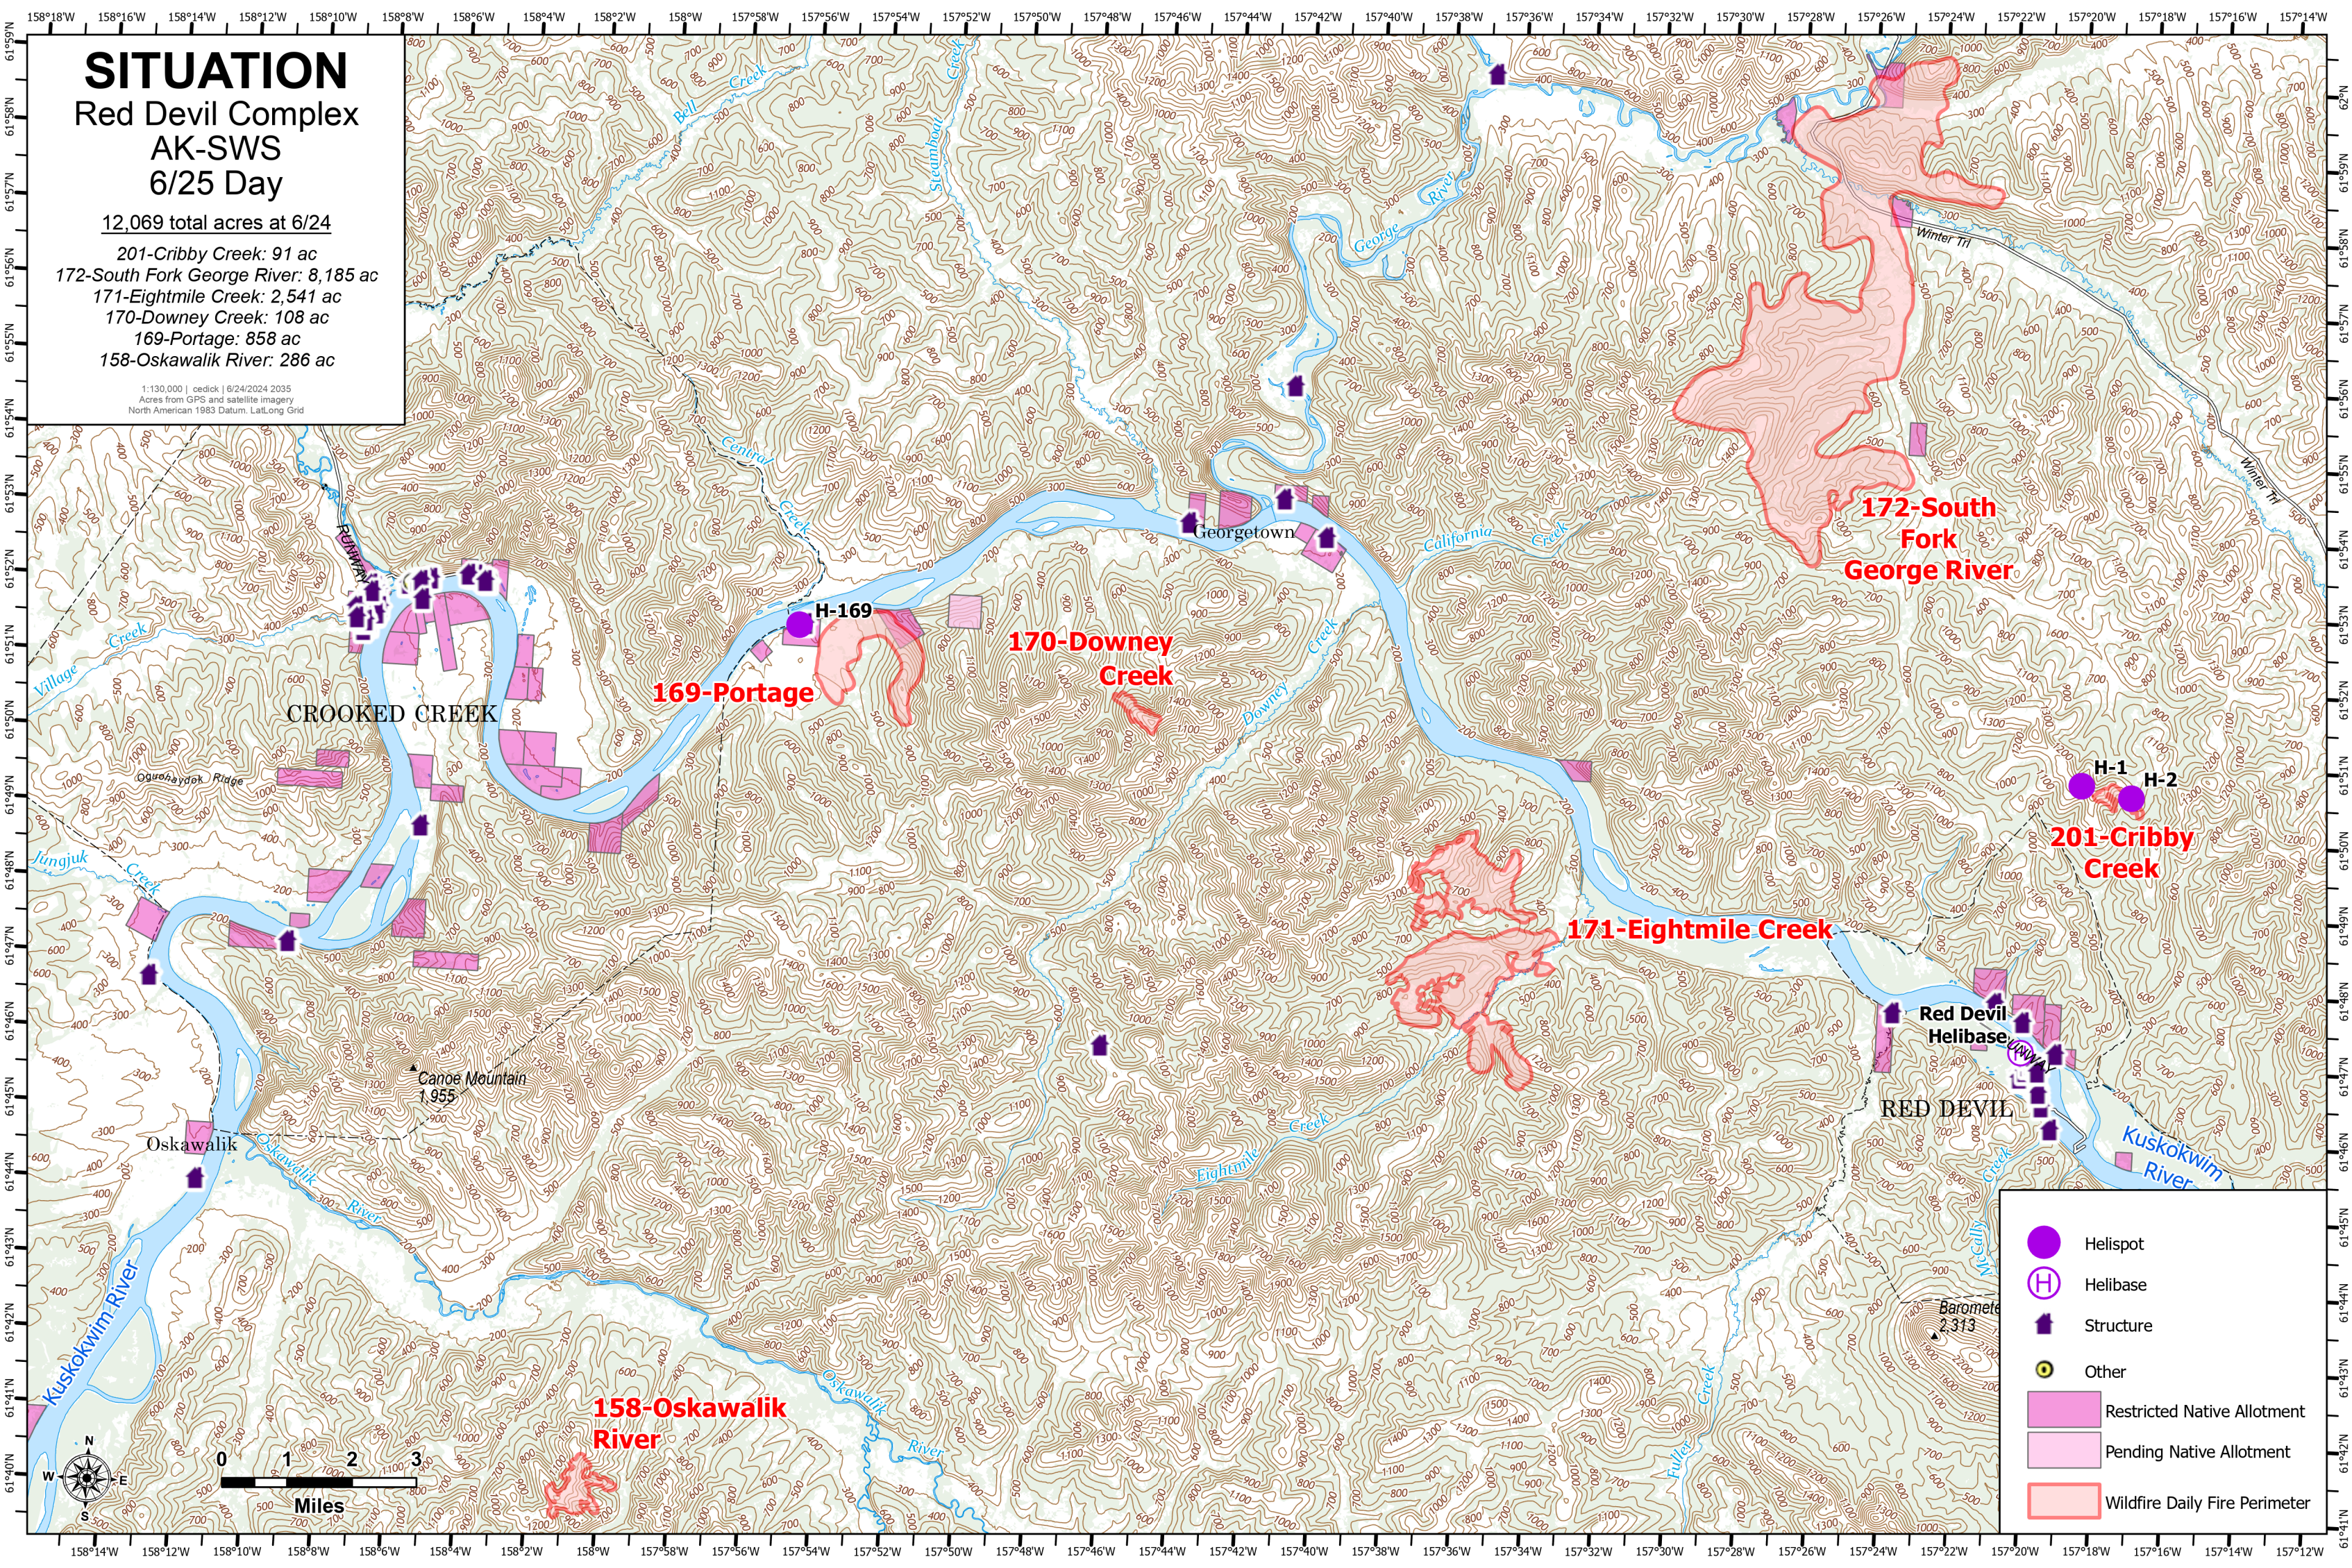

SITUATION

Red Devil Complex AK-SWS 6/25 Day

12,069 total acres at 6/24

- 201-Cribby Creek: 91 ac
- 172-South Fork George River: 8,185 ac
- 171-Eightmile Creek: 2,541 ac
- 170-Downey Creek: 108 ac
- 169-Portage: 858 ac
- 158-Oskawalik River: 286 ac

- Helispot
- Helibase
- Structure
- Other
- Restricted Native Allotment
- Pending Native Allotment
- Wildfire Daily Fire Perimeter