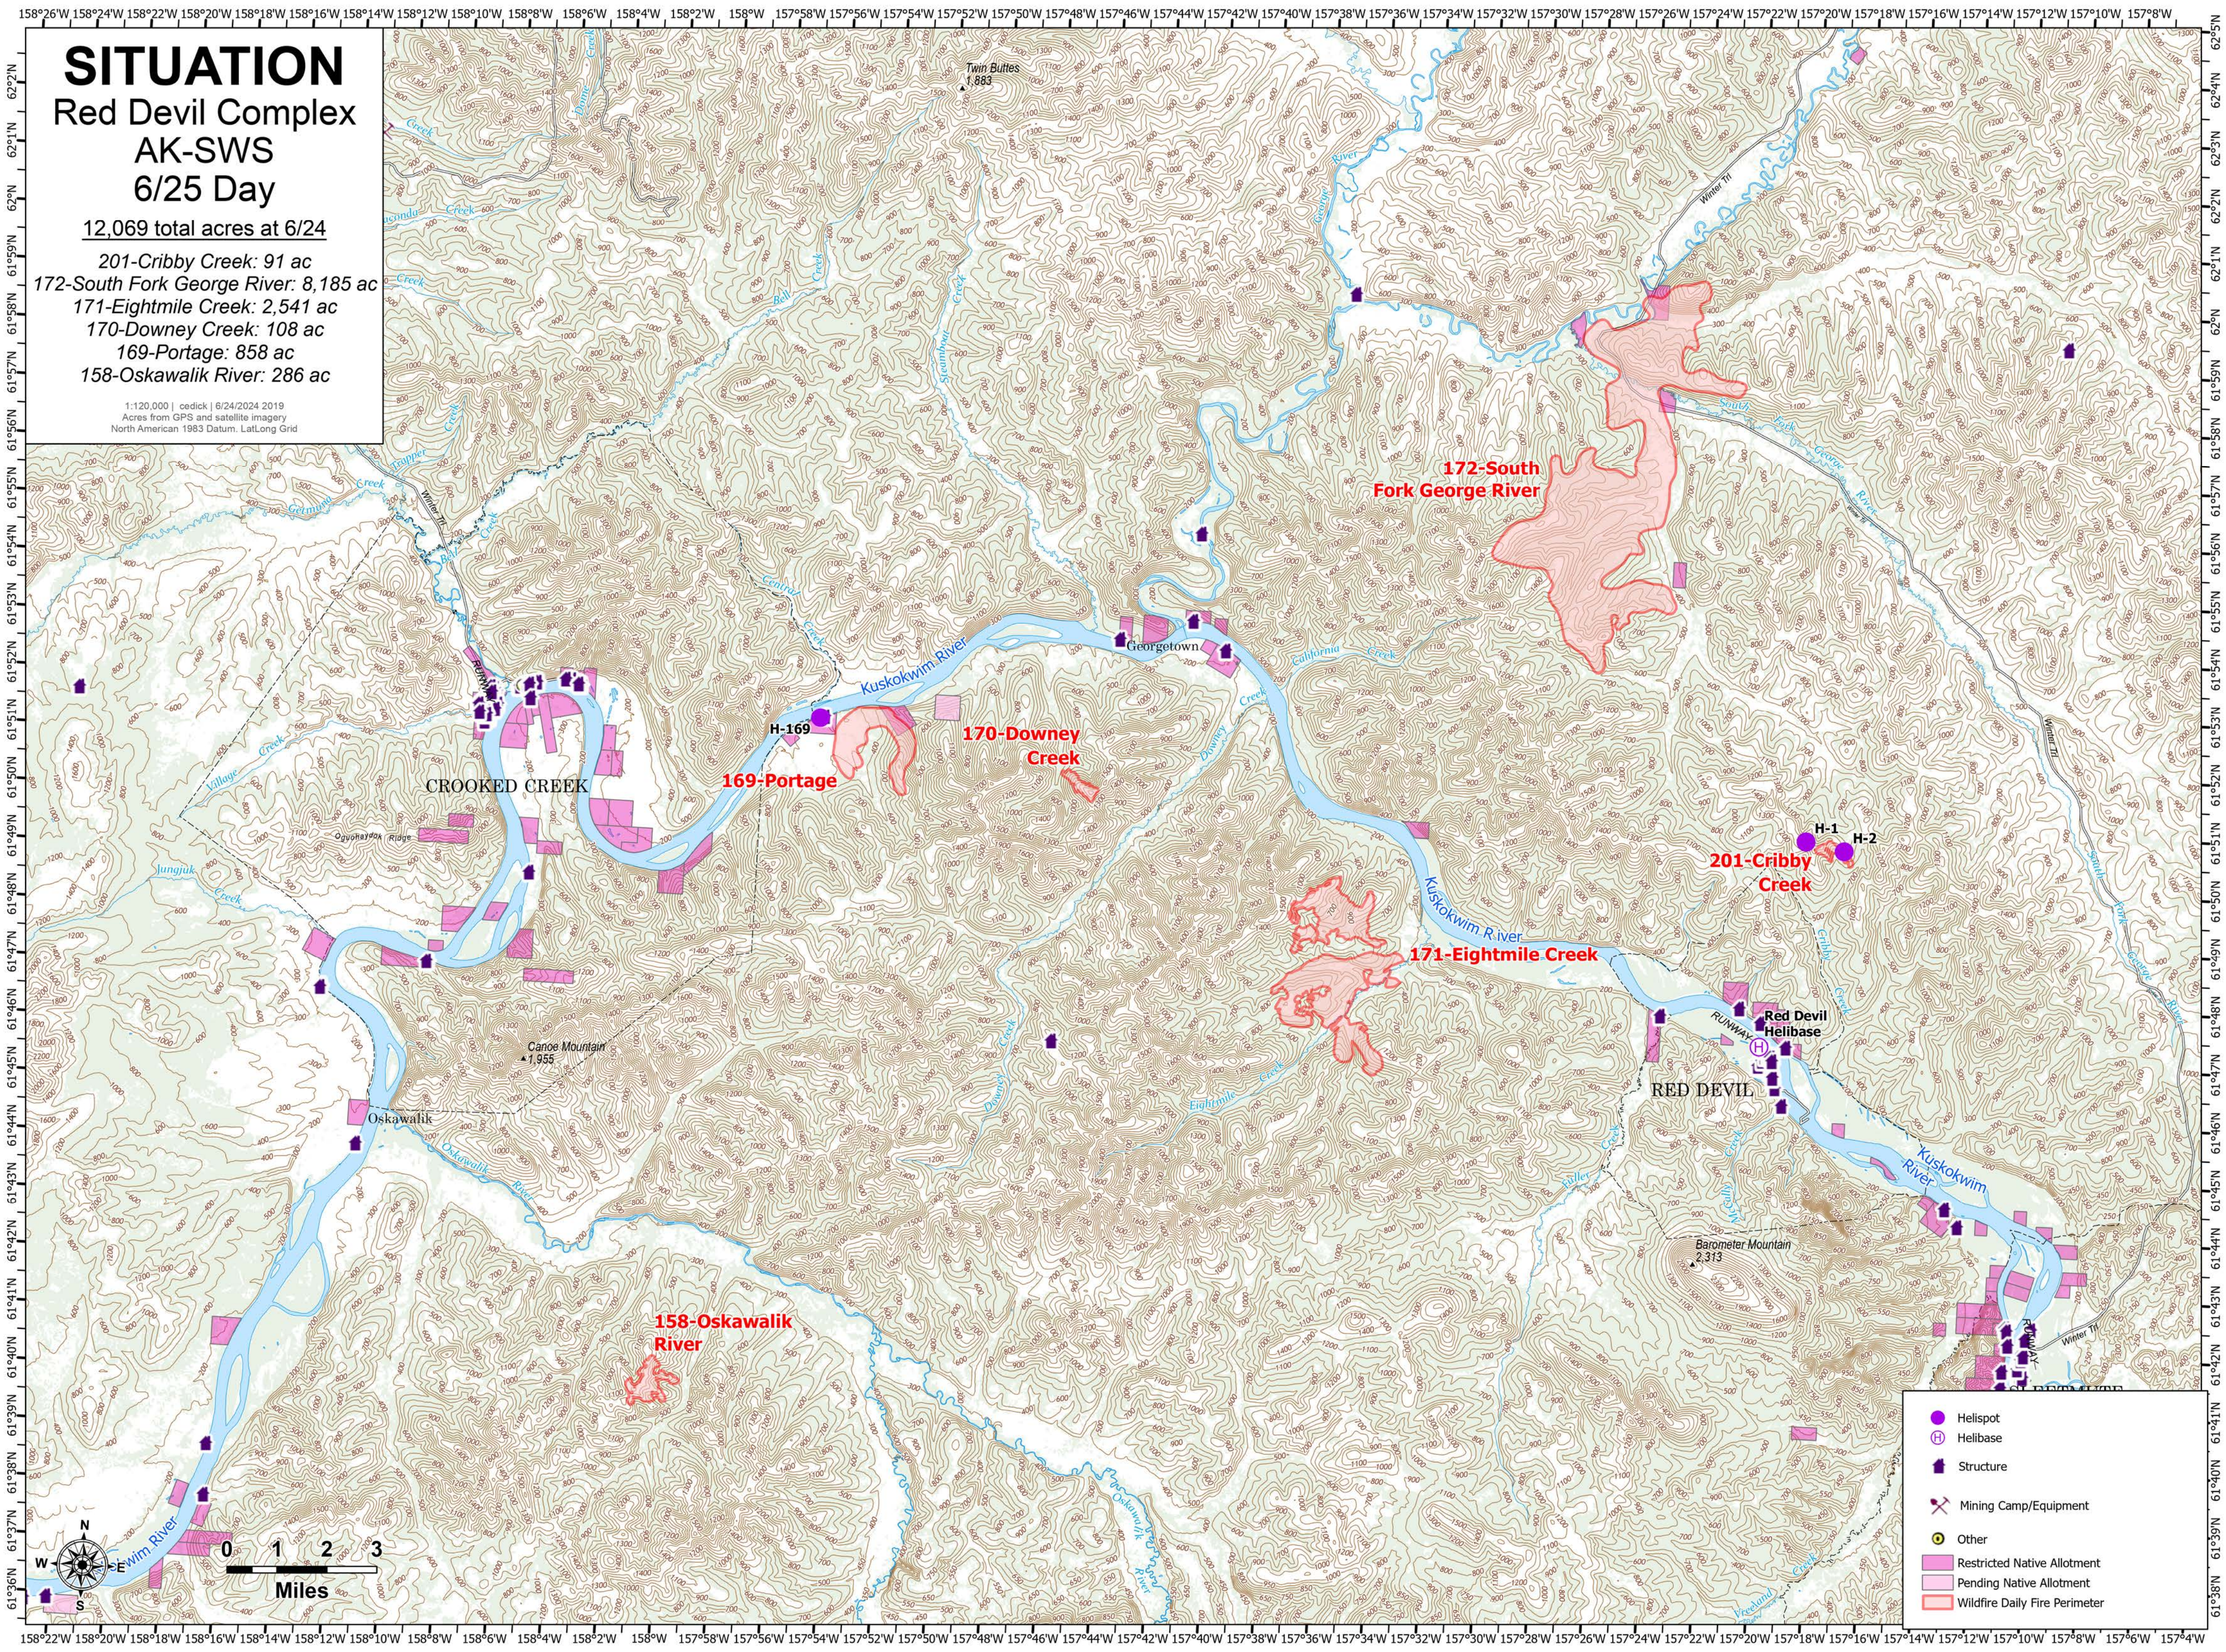

SITUATION

Red Devil Complex AK-SWS 6/25 Day

12,069 total acres at 6/24

- 201-Cribby Creek: 91 ac
- 172-South Fork George River: 8,185 ac
- 171-Eightmile Creek: 2,541 ac
- 170-Downey Creek: 108 ac
- 169-Portage: 858 ac
- 158-Oskawalik River: 286 ac

- Helispot
- Ⓜ Helibase
- Structure
- ⚡ Mining Camp/Equipment
- Other
- Restricted Native Allotment
- Pending Native Allotment
- Wildfire Daily Fire Perimeter