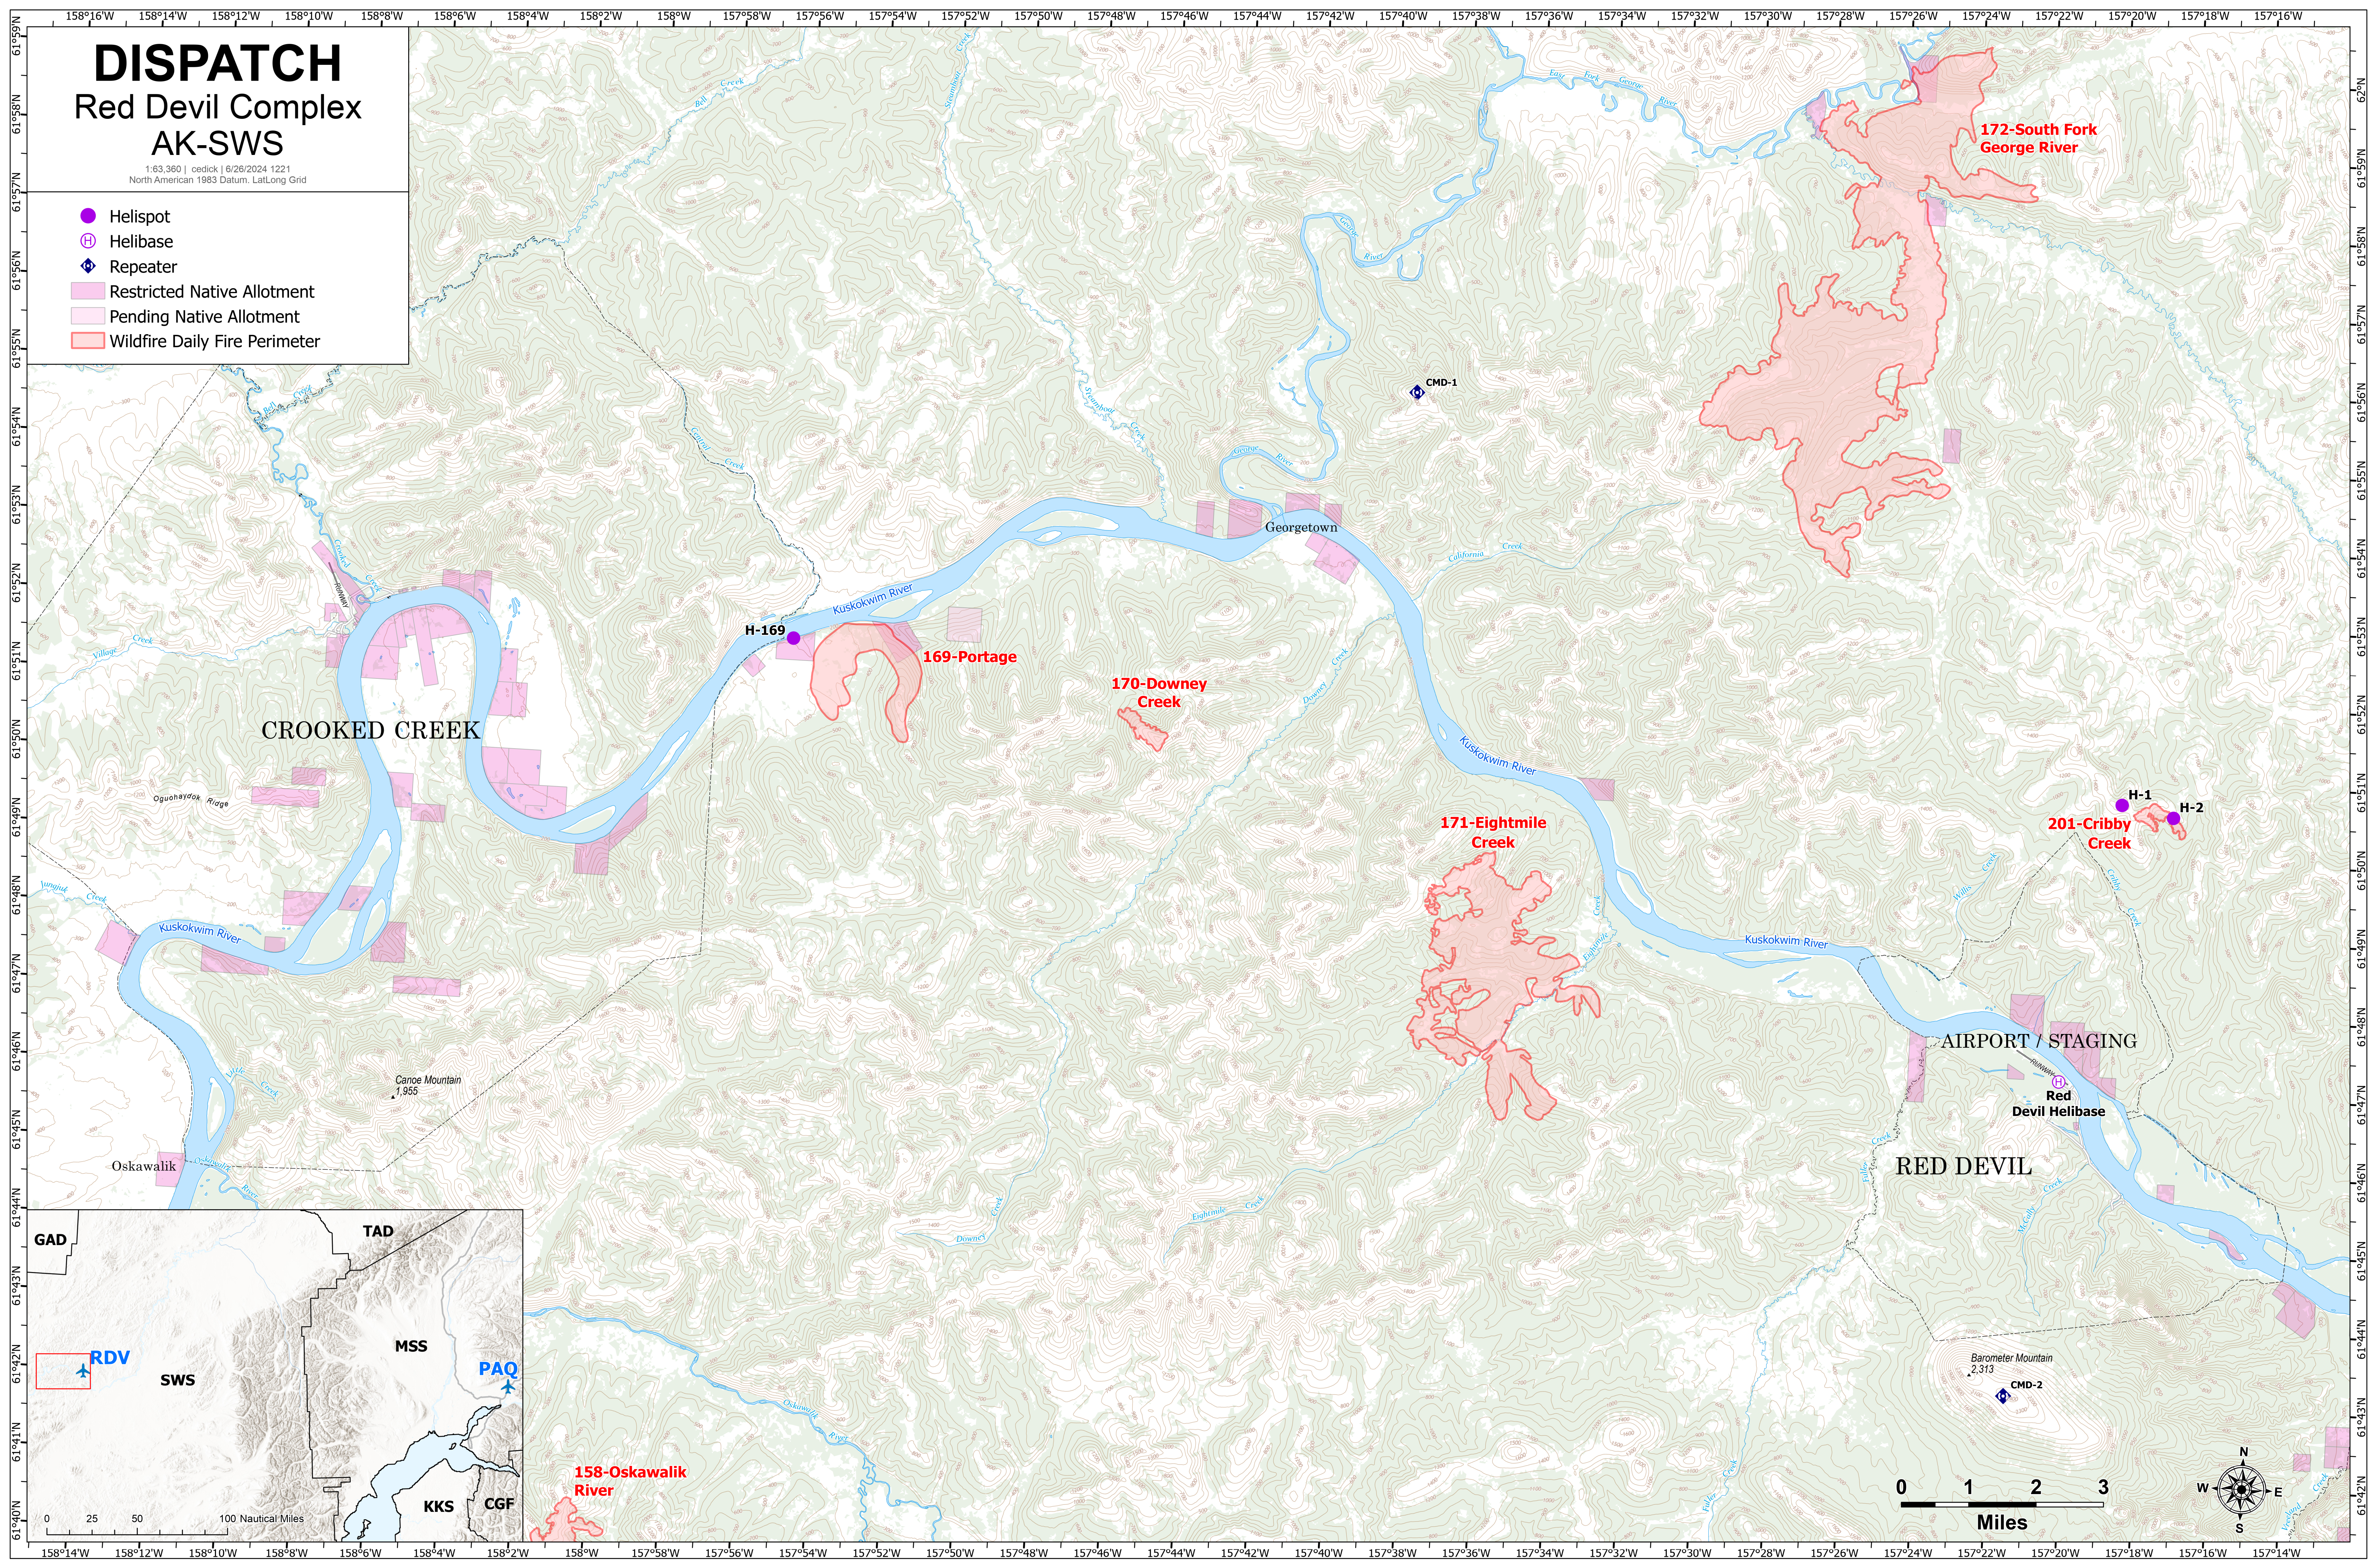

DISPATCH

Red Devil Complex AK-SWS

- Helispot
- Ⓜ Helibase
- Ⓜ Repeater
- ▭ Restricted Native Allotment
- ▭ Pending Native Allotment
- ▭ Wildfire Daily Fire Perimeter

CROOKED CREEK

H-169

169-Portage

170-Downey
Creek

171-Eightmile
Creek

201-Cribby
Creek

H-1

H-2

AIRPORT / STAGING

Red
Devil Helibase

RED DEVIL

CMD-2

Barometer Mountain
2,313