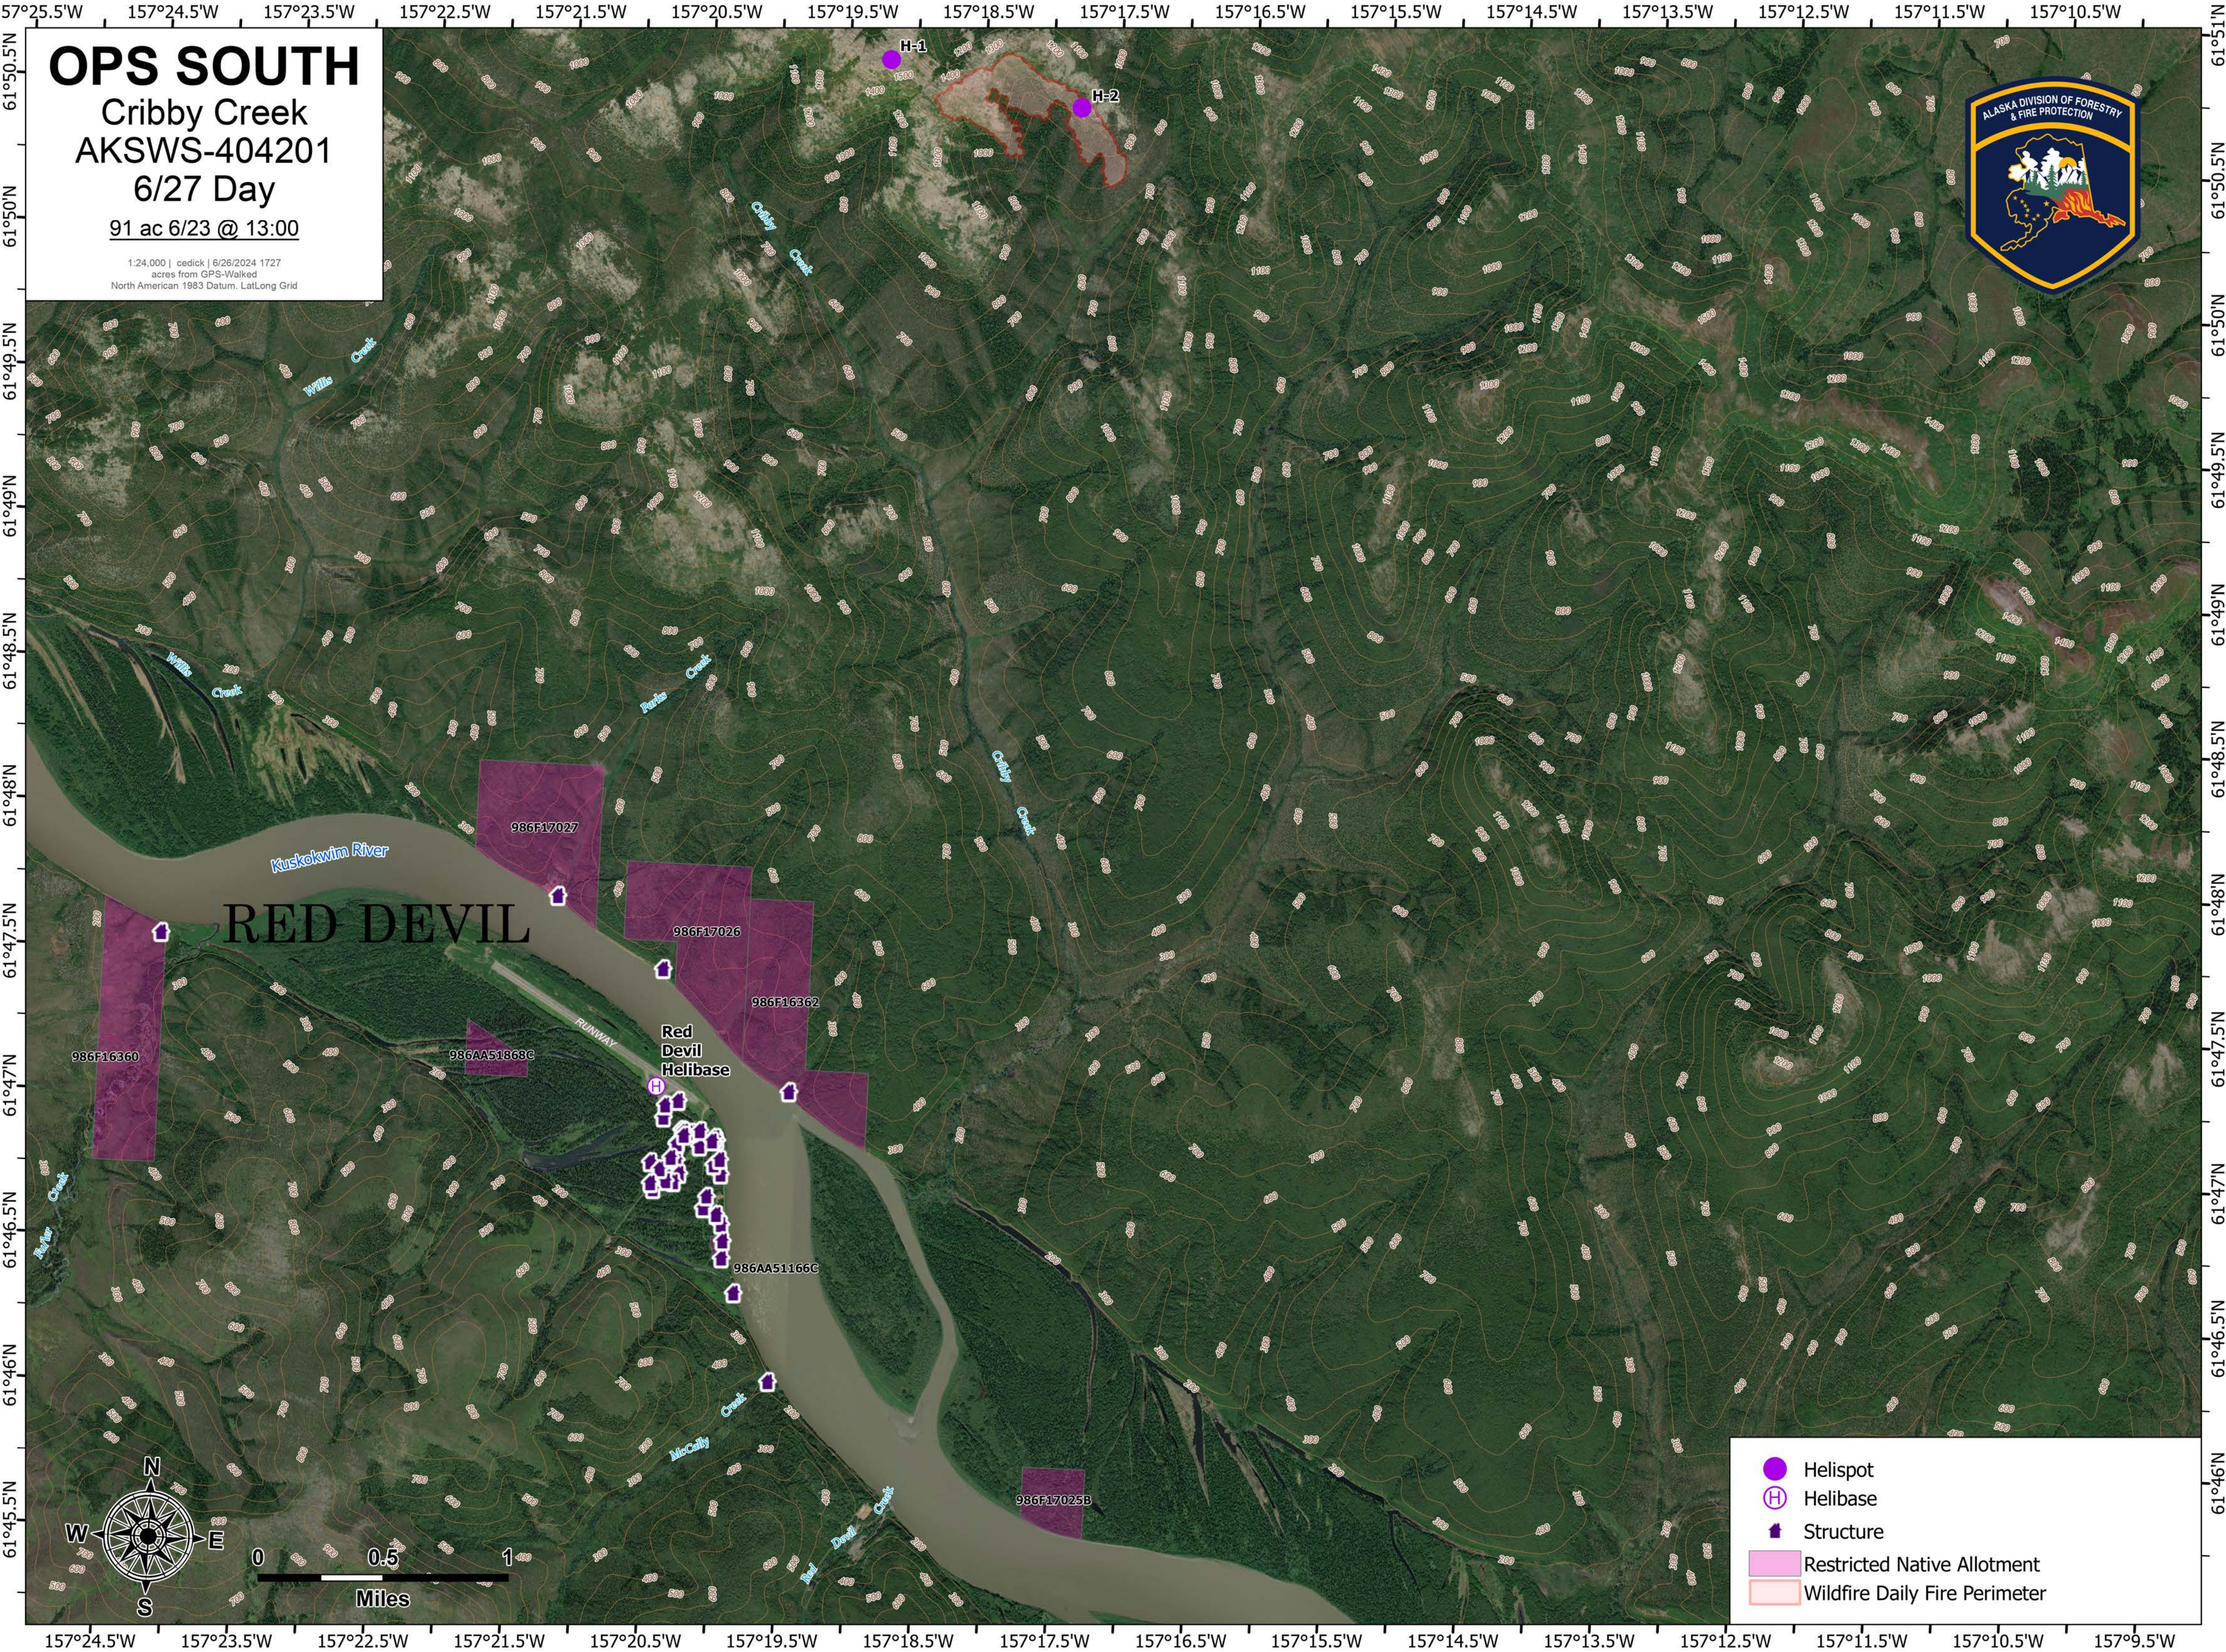

OPS SOUTH

Cribby Creek
AKSWS-404201

6/27 Day

91 ac 6/23 @ 13:00

1:24,000 | cedick | 6/26/2024 1727
acres from GPS-Walked
North American 1983 Datum, Lat/Long Grid

- Helispot
- Helibase
- Structure
- Restricted Native Allotment
- Wildfire Daily Fire Perimeter