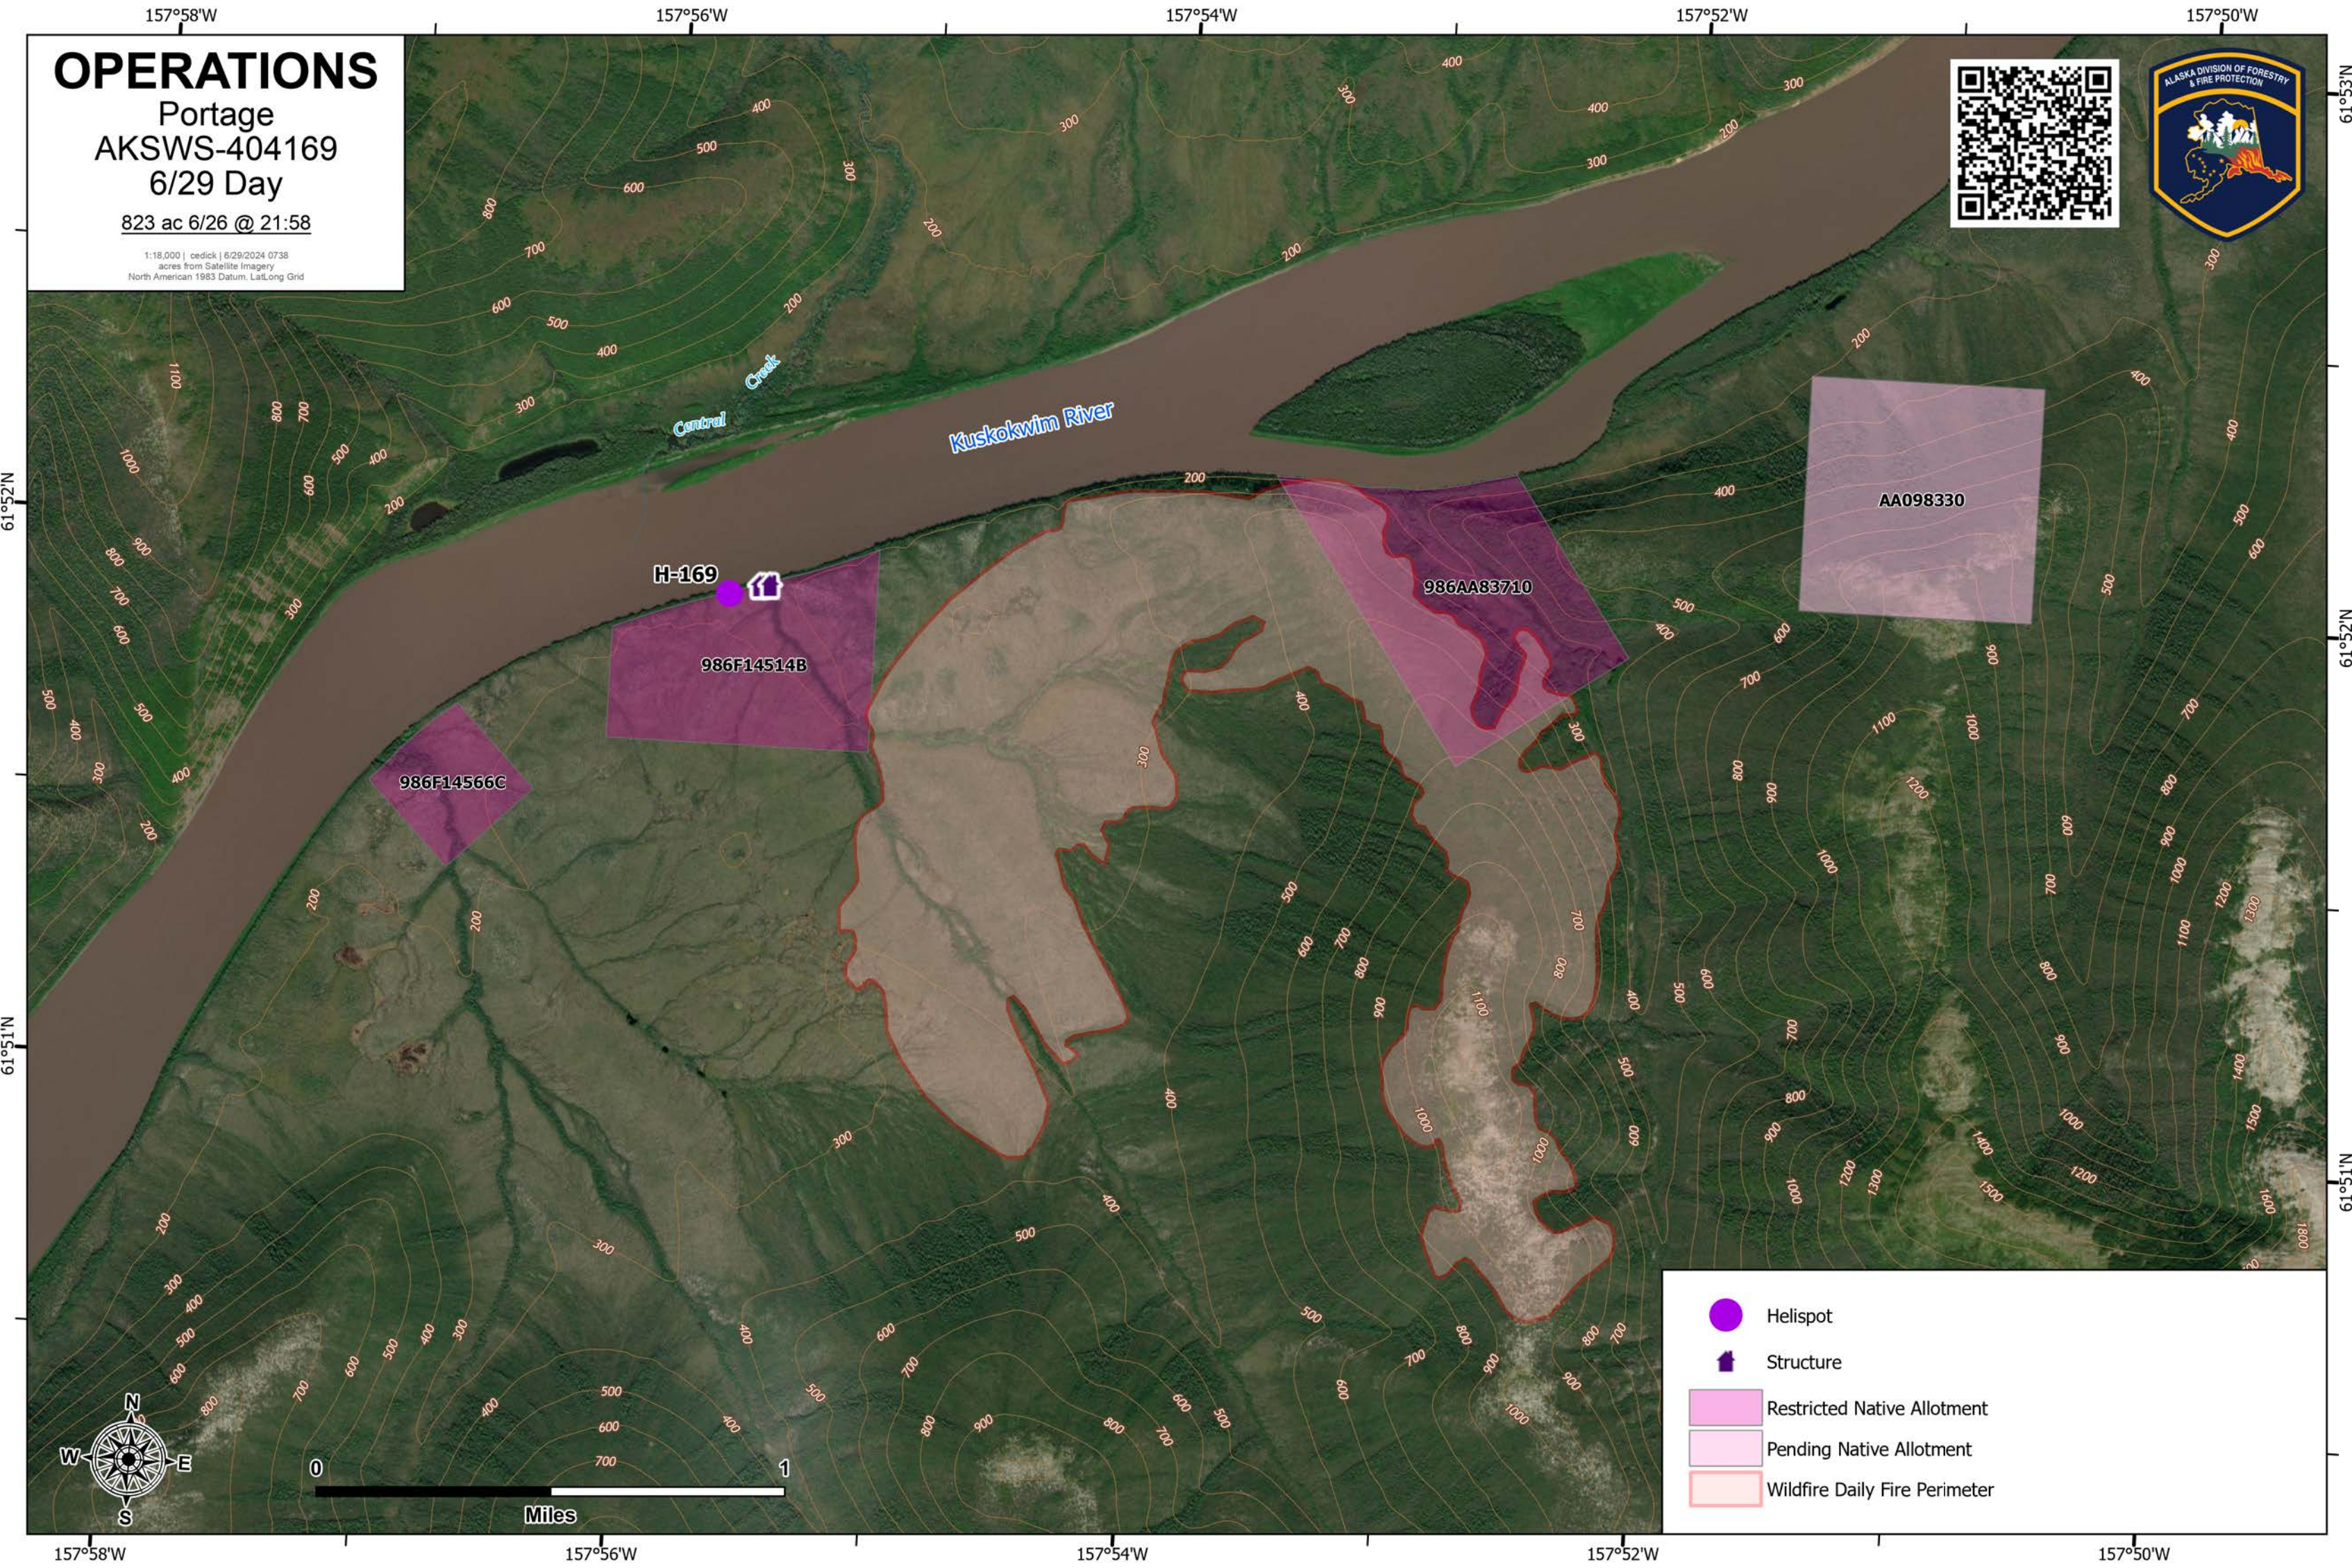

OPERATIONS

Portage
AKSW-404169
6/29 Day

823 ac 6/26 @ 21:58

1:18,000 | cedick | 6/29/2024 07:38
acres from Satellite Imagery
North American 1983 Datum, Lat/Long Grid

H-169

986F14514B

986F14566C

986AA83710

AA098330

- Helispot
- Structure
- Restricted Native Allotment
- Pending Native Allotment
- Wildfire Daily Fire Perimeter

Miles