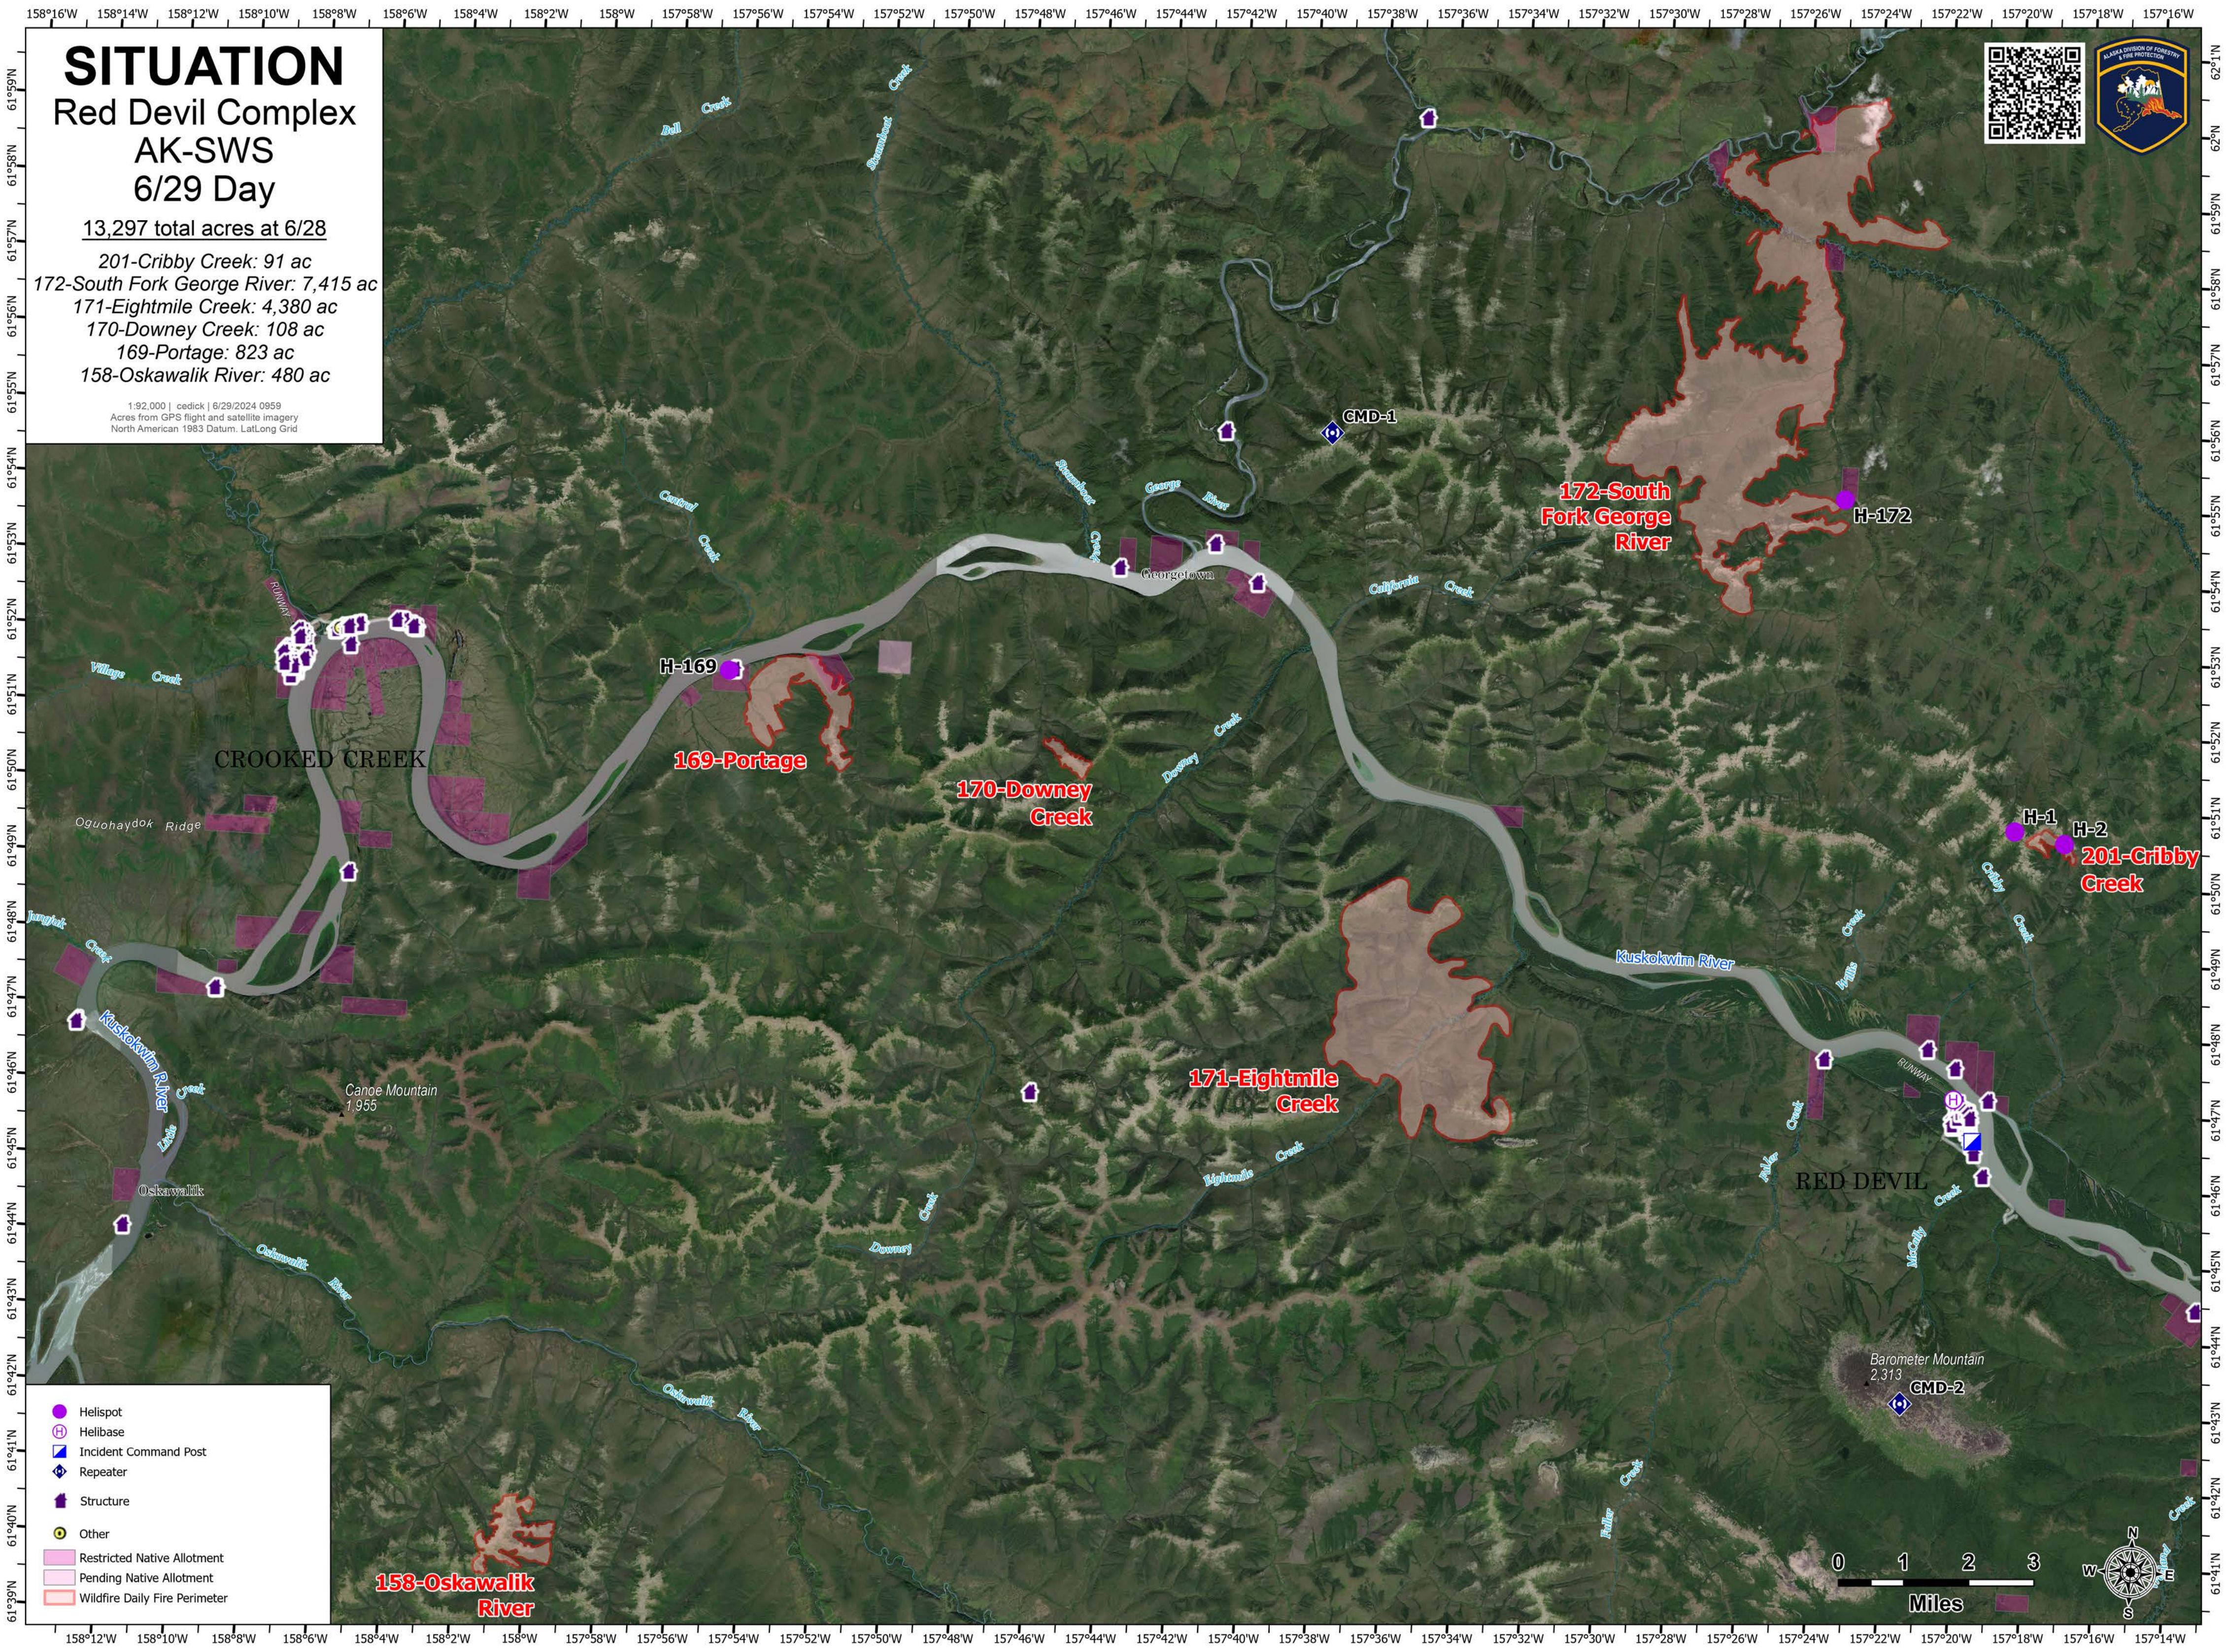

SITUATION

Red Devil Complex AK-SWS 6/29 Day

13,297 total acres at 6/28

- 201-Cribby Creek: 91 ac
- 172-South Fork George River: 7,415 ac
- 171-Eightmile Creek: 4,380 ac
- 170-Downey Creek: 108 ac
- 169-Portage: 823 ac
- 158-Oskawalik River: 480 ac

- Helispot
- Ⓜ Helibase
- Ⓜ Incident Command Post
- Ⓜ Repeater
- Ⓜ Structure
- Ⓜ Other
- ▭ Restricted Native Allotment
- ▭ Pending Native Allotment
- ▭ Wildfire Daily Fire Perimeter