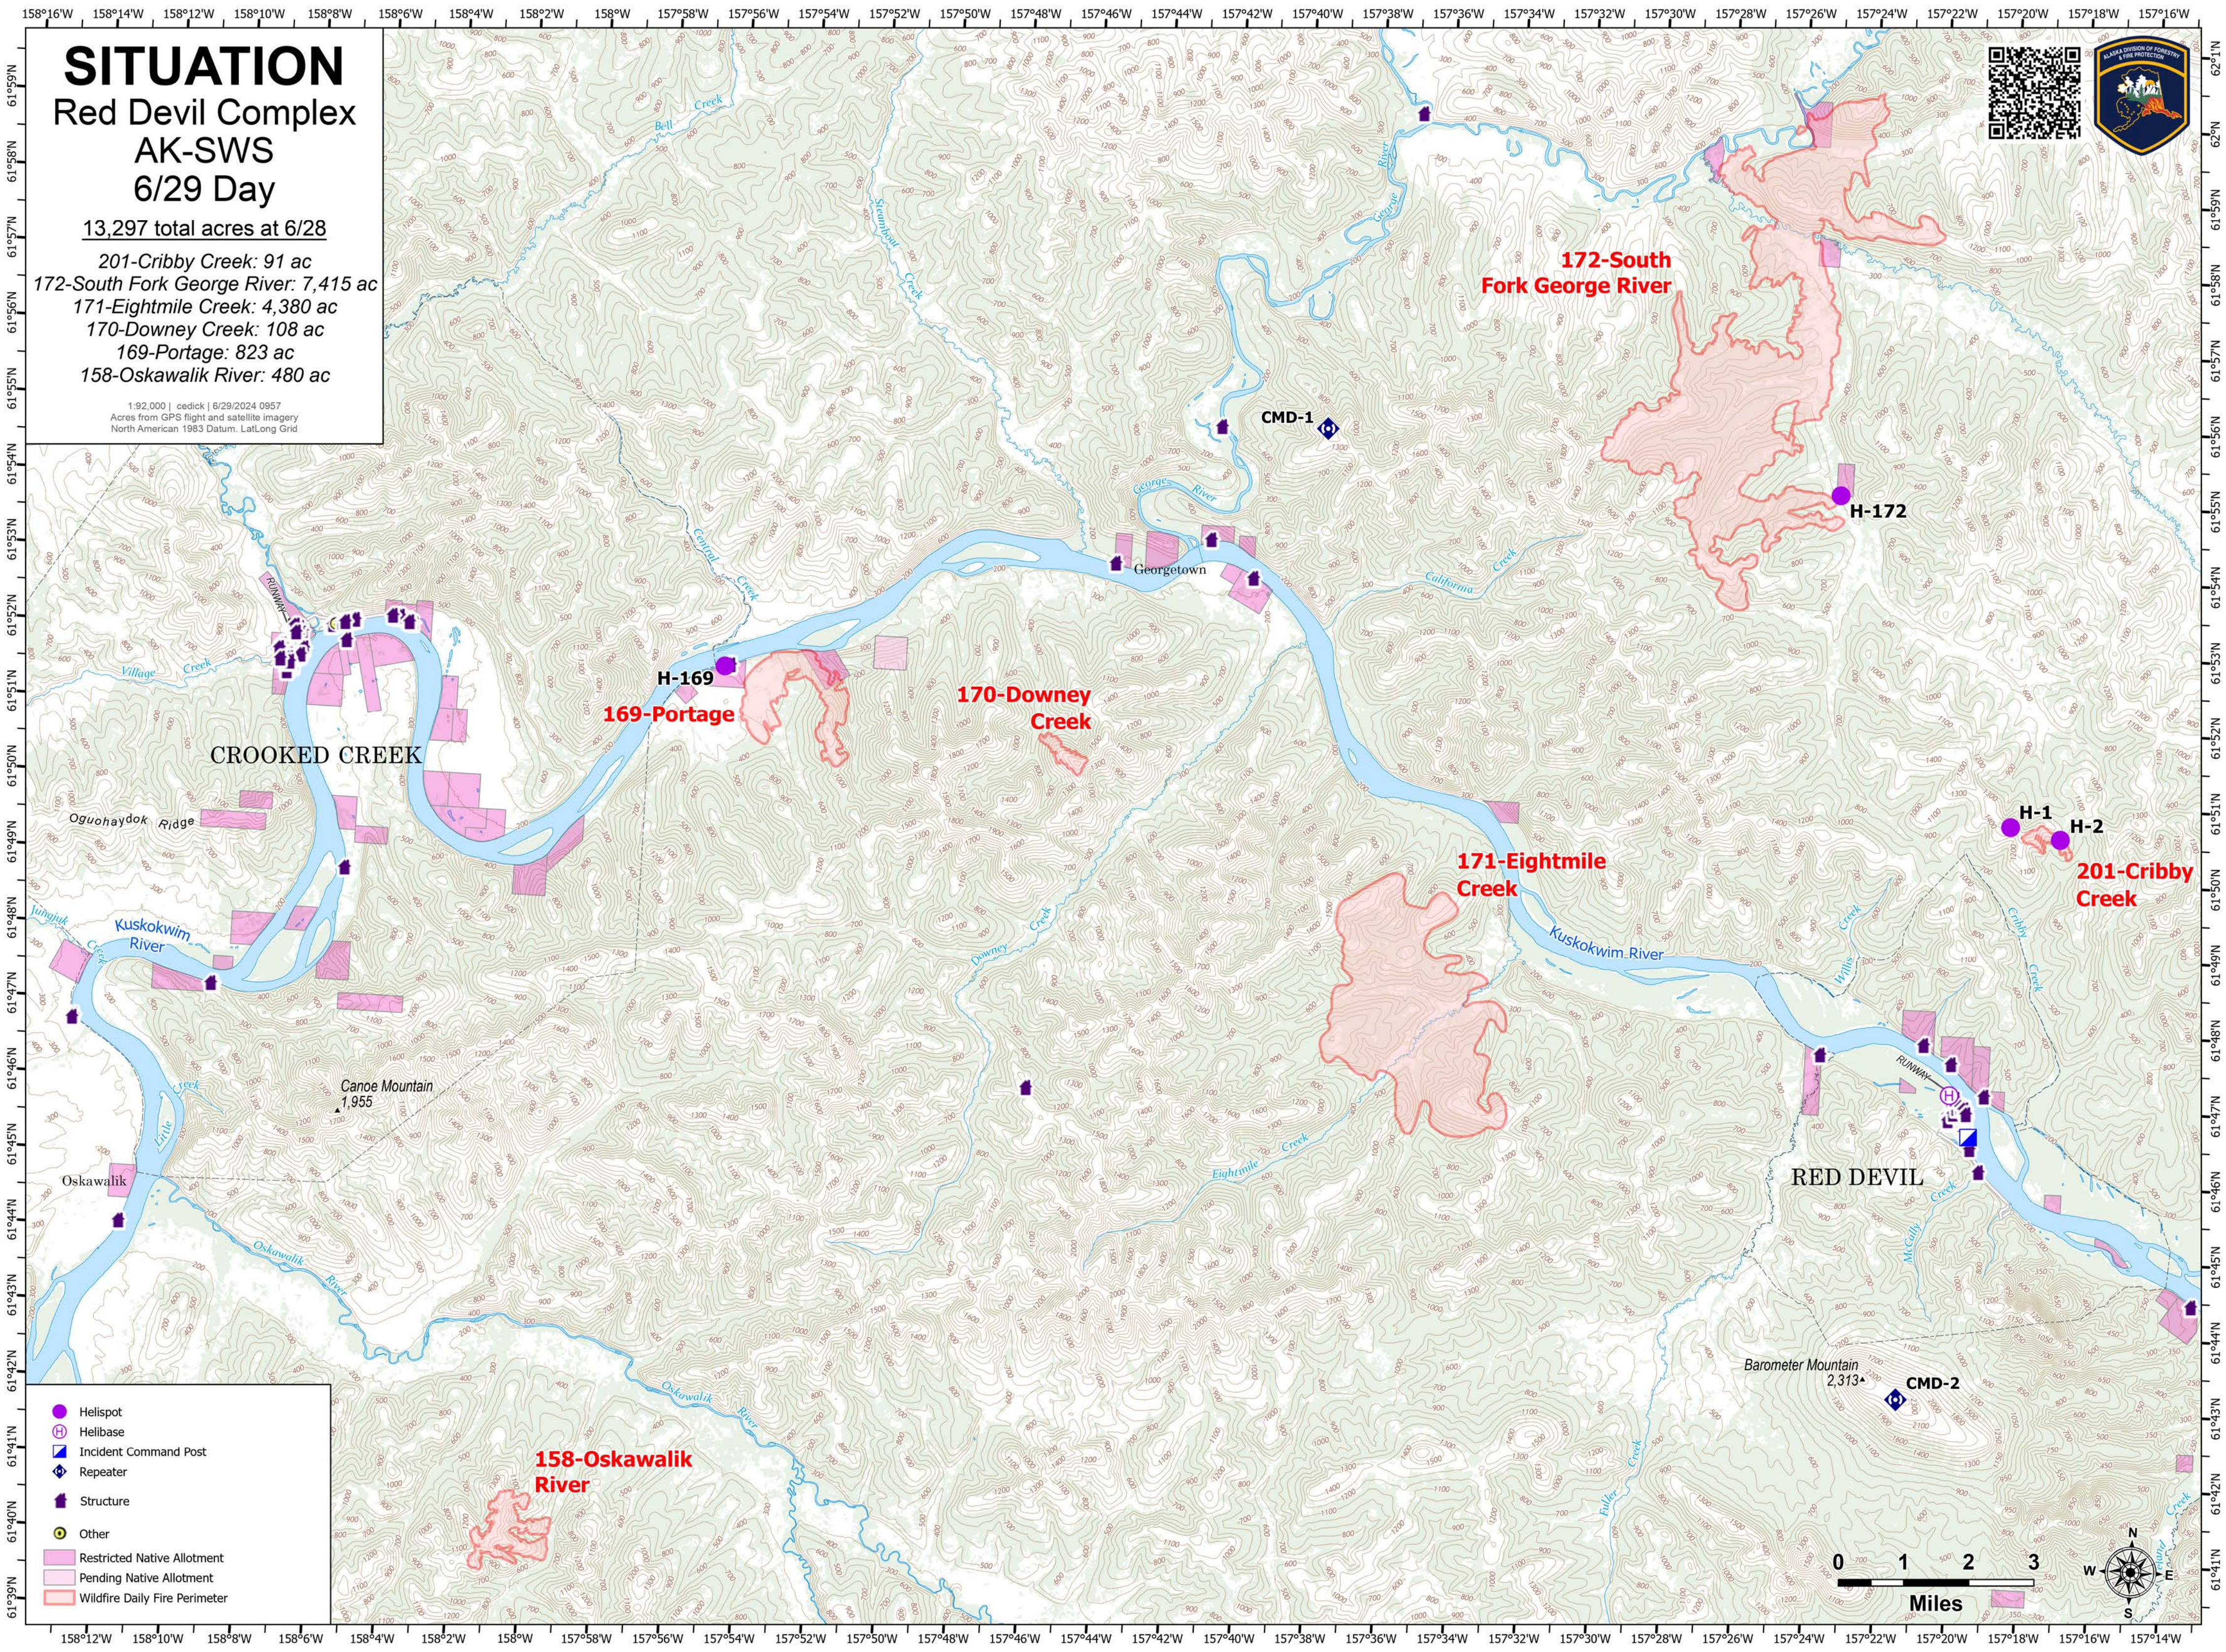

SITUATION

Red Devil Complex AK-SWS 6/29 Day

13,297 total acres at 6/28

- 201-Cribby Creek: 91 ac
- 172-South Fork George River: 7,415 ac
- 171-Eightmile Creek: 4,380 ac
- 170-Downey Creek: 108 ac
- 169-Portage: 823 ac
- 158-Oskawalik River: 480 ac

- Helispot
- Ⓜ Helibase
- Ⓜ Incident Command Post
- Ⓜ Repeater
- Ⓜ Structure
- Ⓜ Other
- ▭ Restricted Native Allotment
- ▭ Pending Native Allotment
- ▭ Wildfire Daily Fire Perimeter