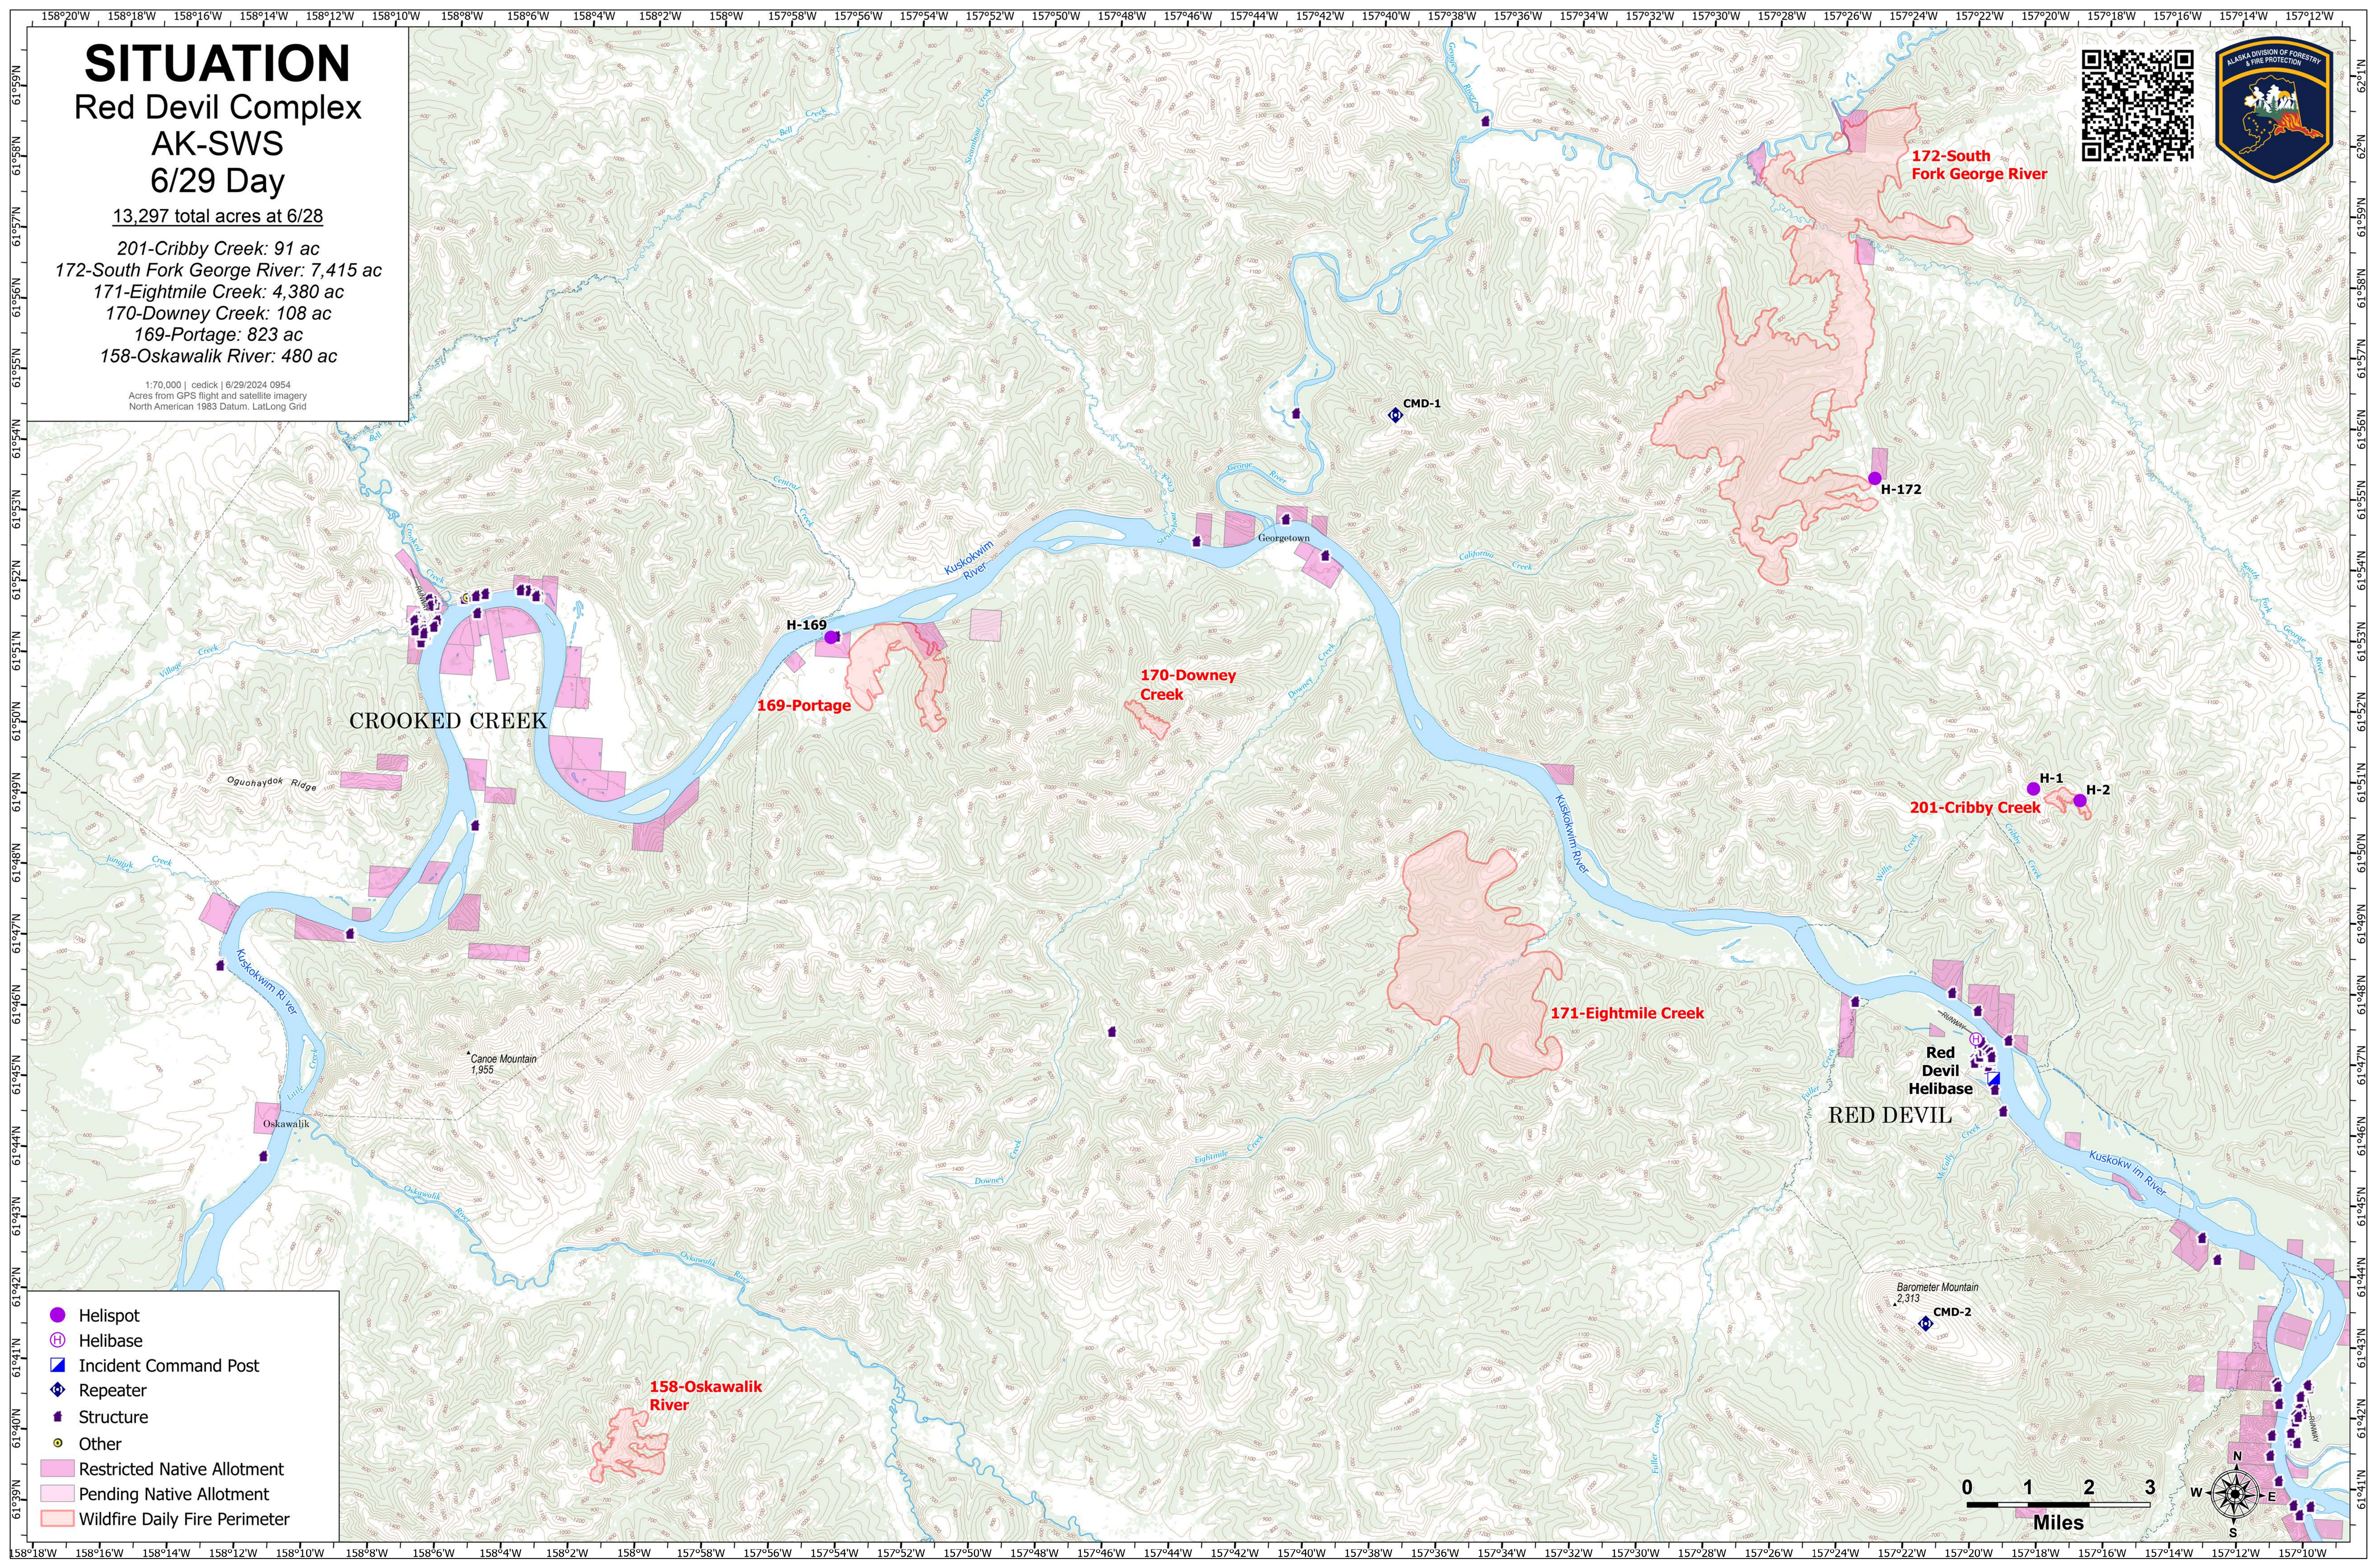

SITUATION

Red Devil Complex

AK-SWS

6/29 Day

13,297 total acres at 6/28

- 201-Cribby Creek: 91 ac
- 172-South Fork George River: 7,415 ac
- 171-Eightmile Creek: 4,380 ac
- 170-Downey Creek: 108 ac
- 169-Portage: 823 ac
- 158-Oskawalik River: 480 ac

1:70,000 | cedick | 6/29/2024 0954
 Acres from GPS flight and satellite imagery
 North American 1983 Datum, LatLong Grid

- Helispot
- H Helibase
- Incident Command Post
- ◆ Repeater
- Structure
- Other
- Restricted Native Allotment
- Pending Native Allotment
- Wildfire Daily Fire Perimeter