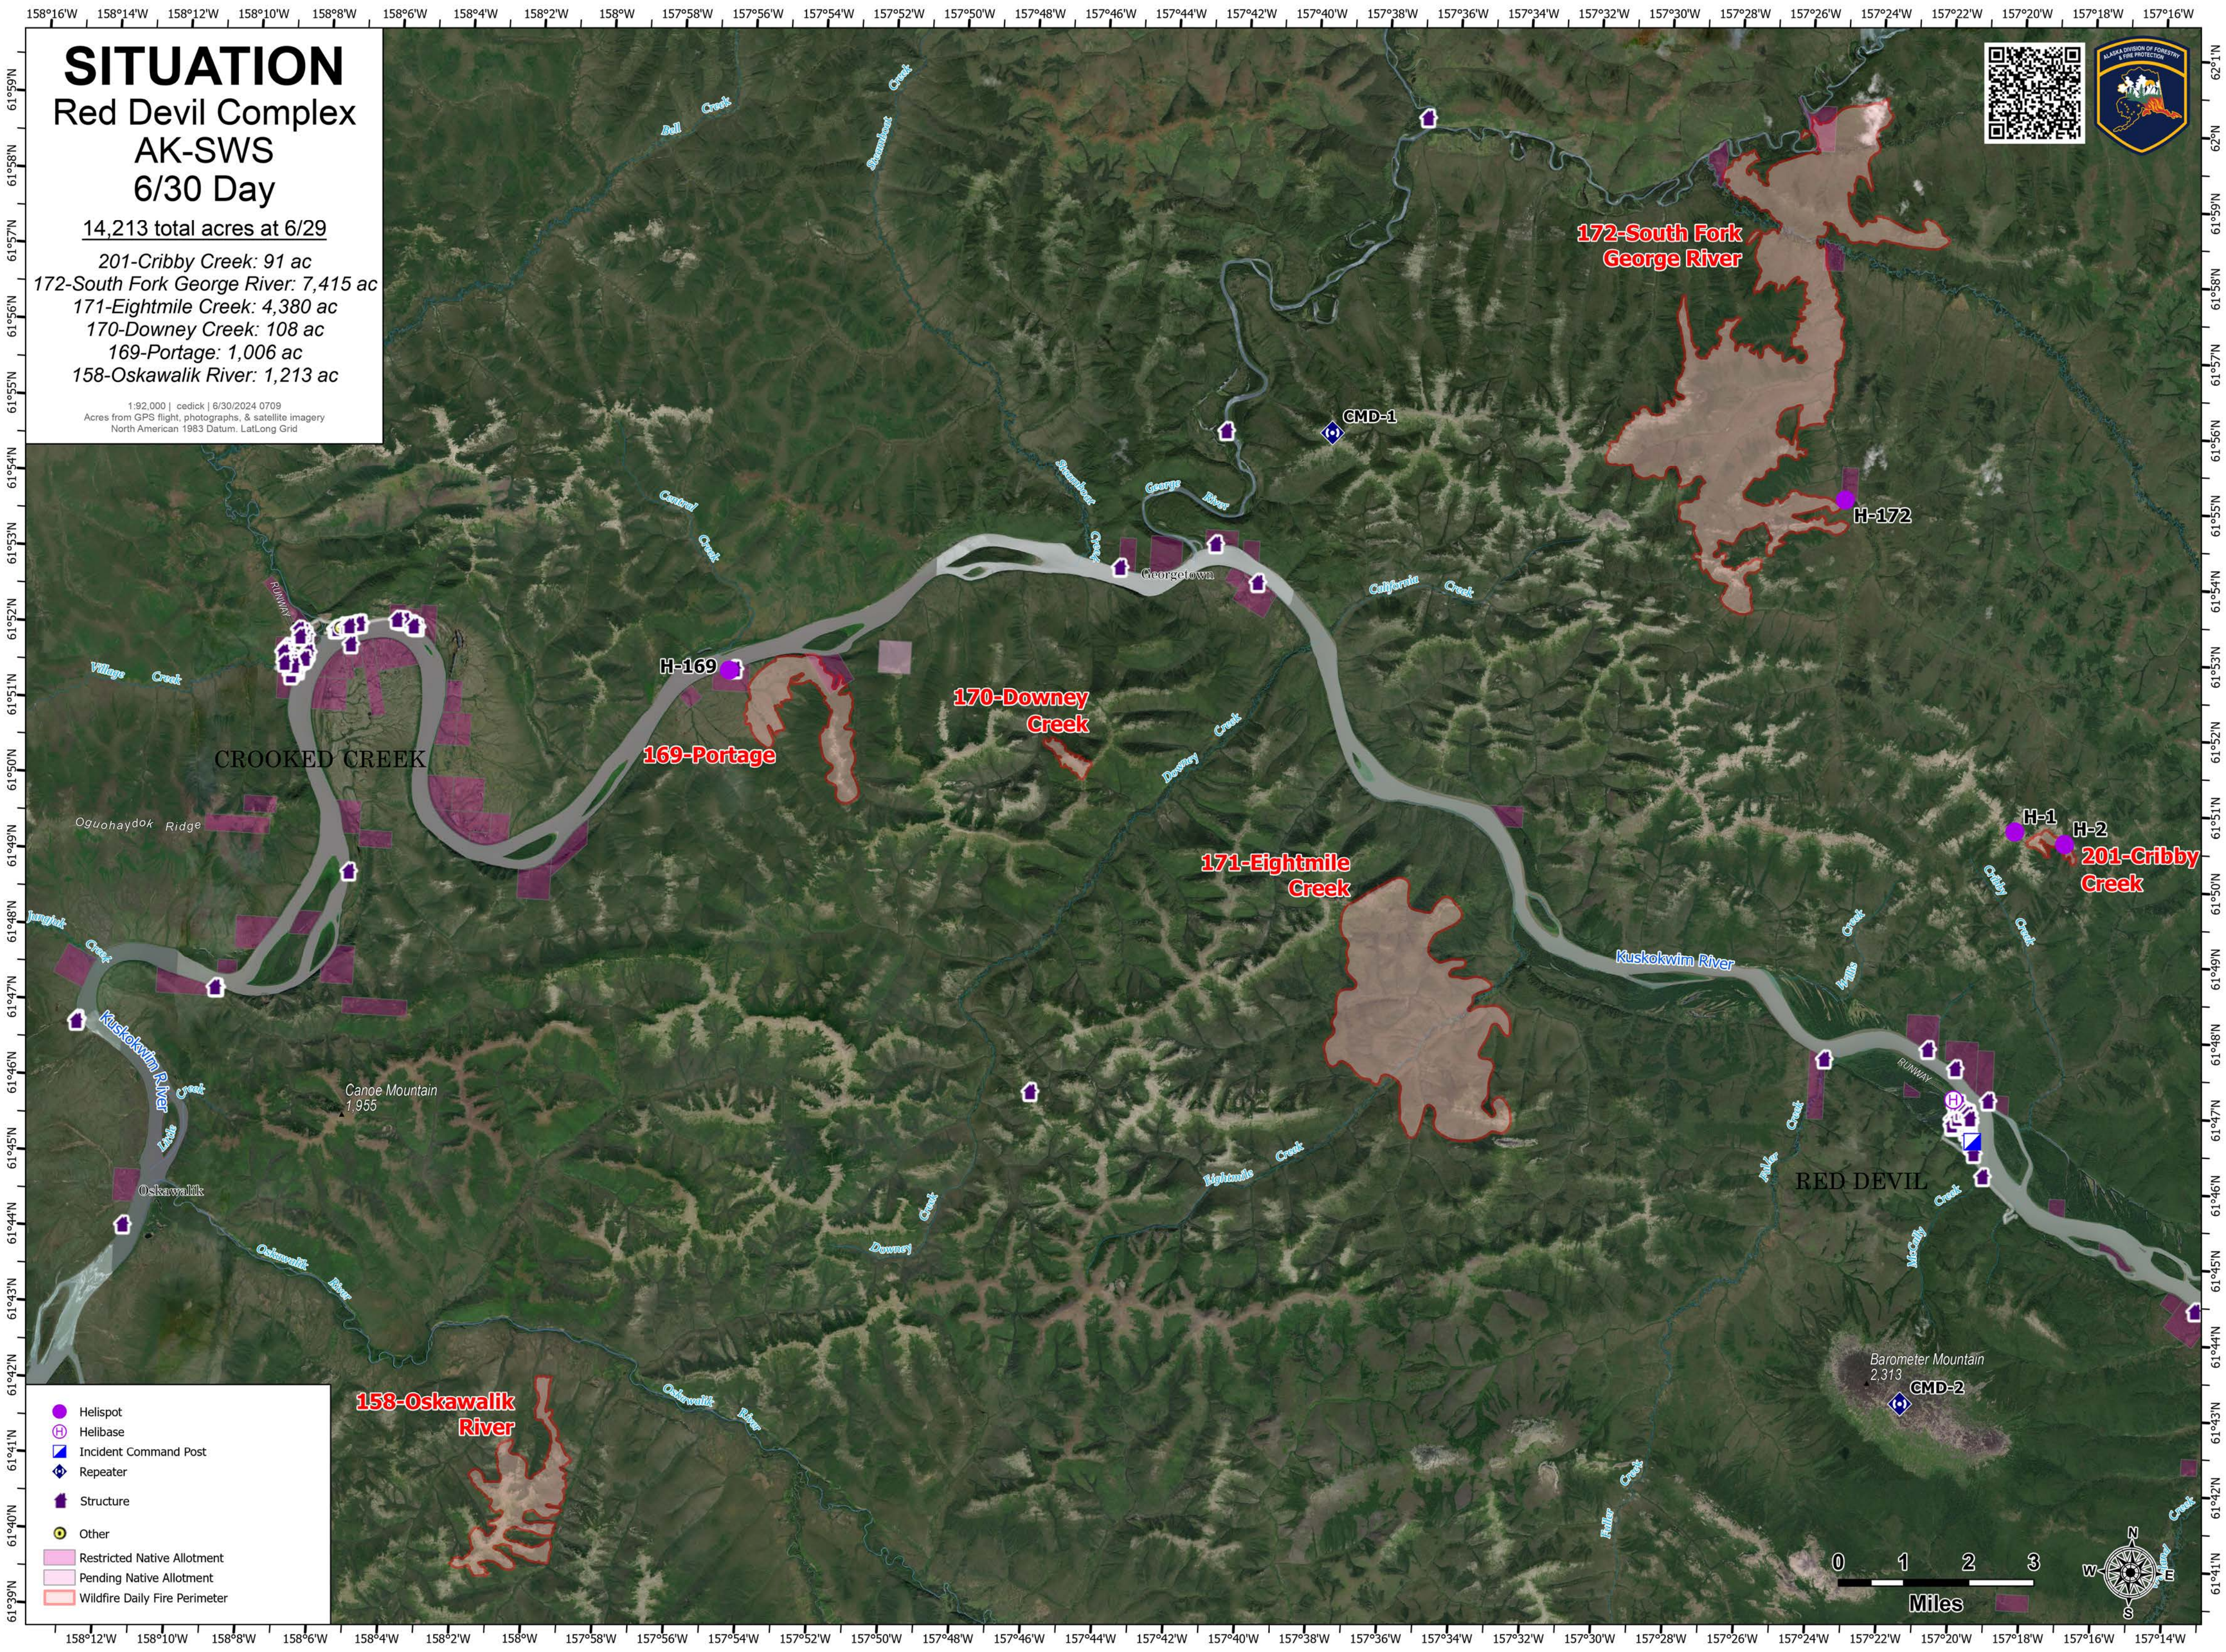

SITUATION

Red Devil Complex AK-SWS 6/30 Day

14,213 total acres at 6/29

- 201-Cribby Creek: 91 ac
- 172-South Fork George River: 7,415 ac
- 171-Eightmile Creek: 4,380 ac
- 170-Downey Creek: 108 ac
- 169-Portage: 1,006 ac
- 158-Oskawalik River: 1,213 ac

1:92,000 | cedick | 6/30/2024 0709
Acres from GPS flight, photographs, & satellite imagery
North American 1983 Datum, LatLong Grid

- Helispot
- Helibase
- Incident Command Post
- Repeater
- Structure
- Other
- Restricted Native Allotment
- Pending Native Allotment
- Wildfire Daily Fire Perimeter