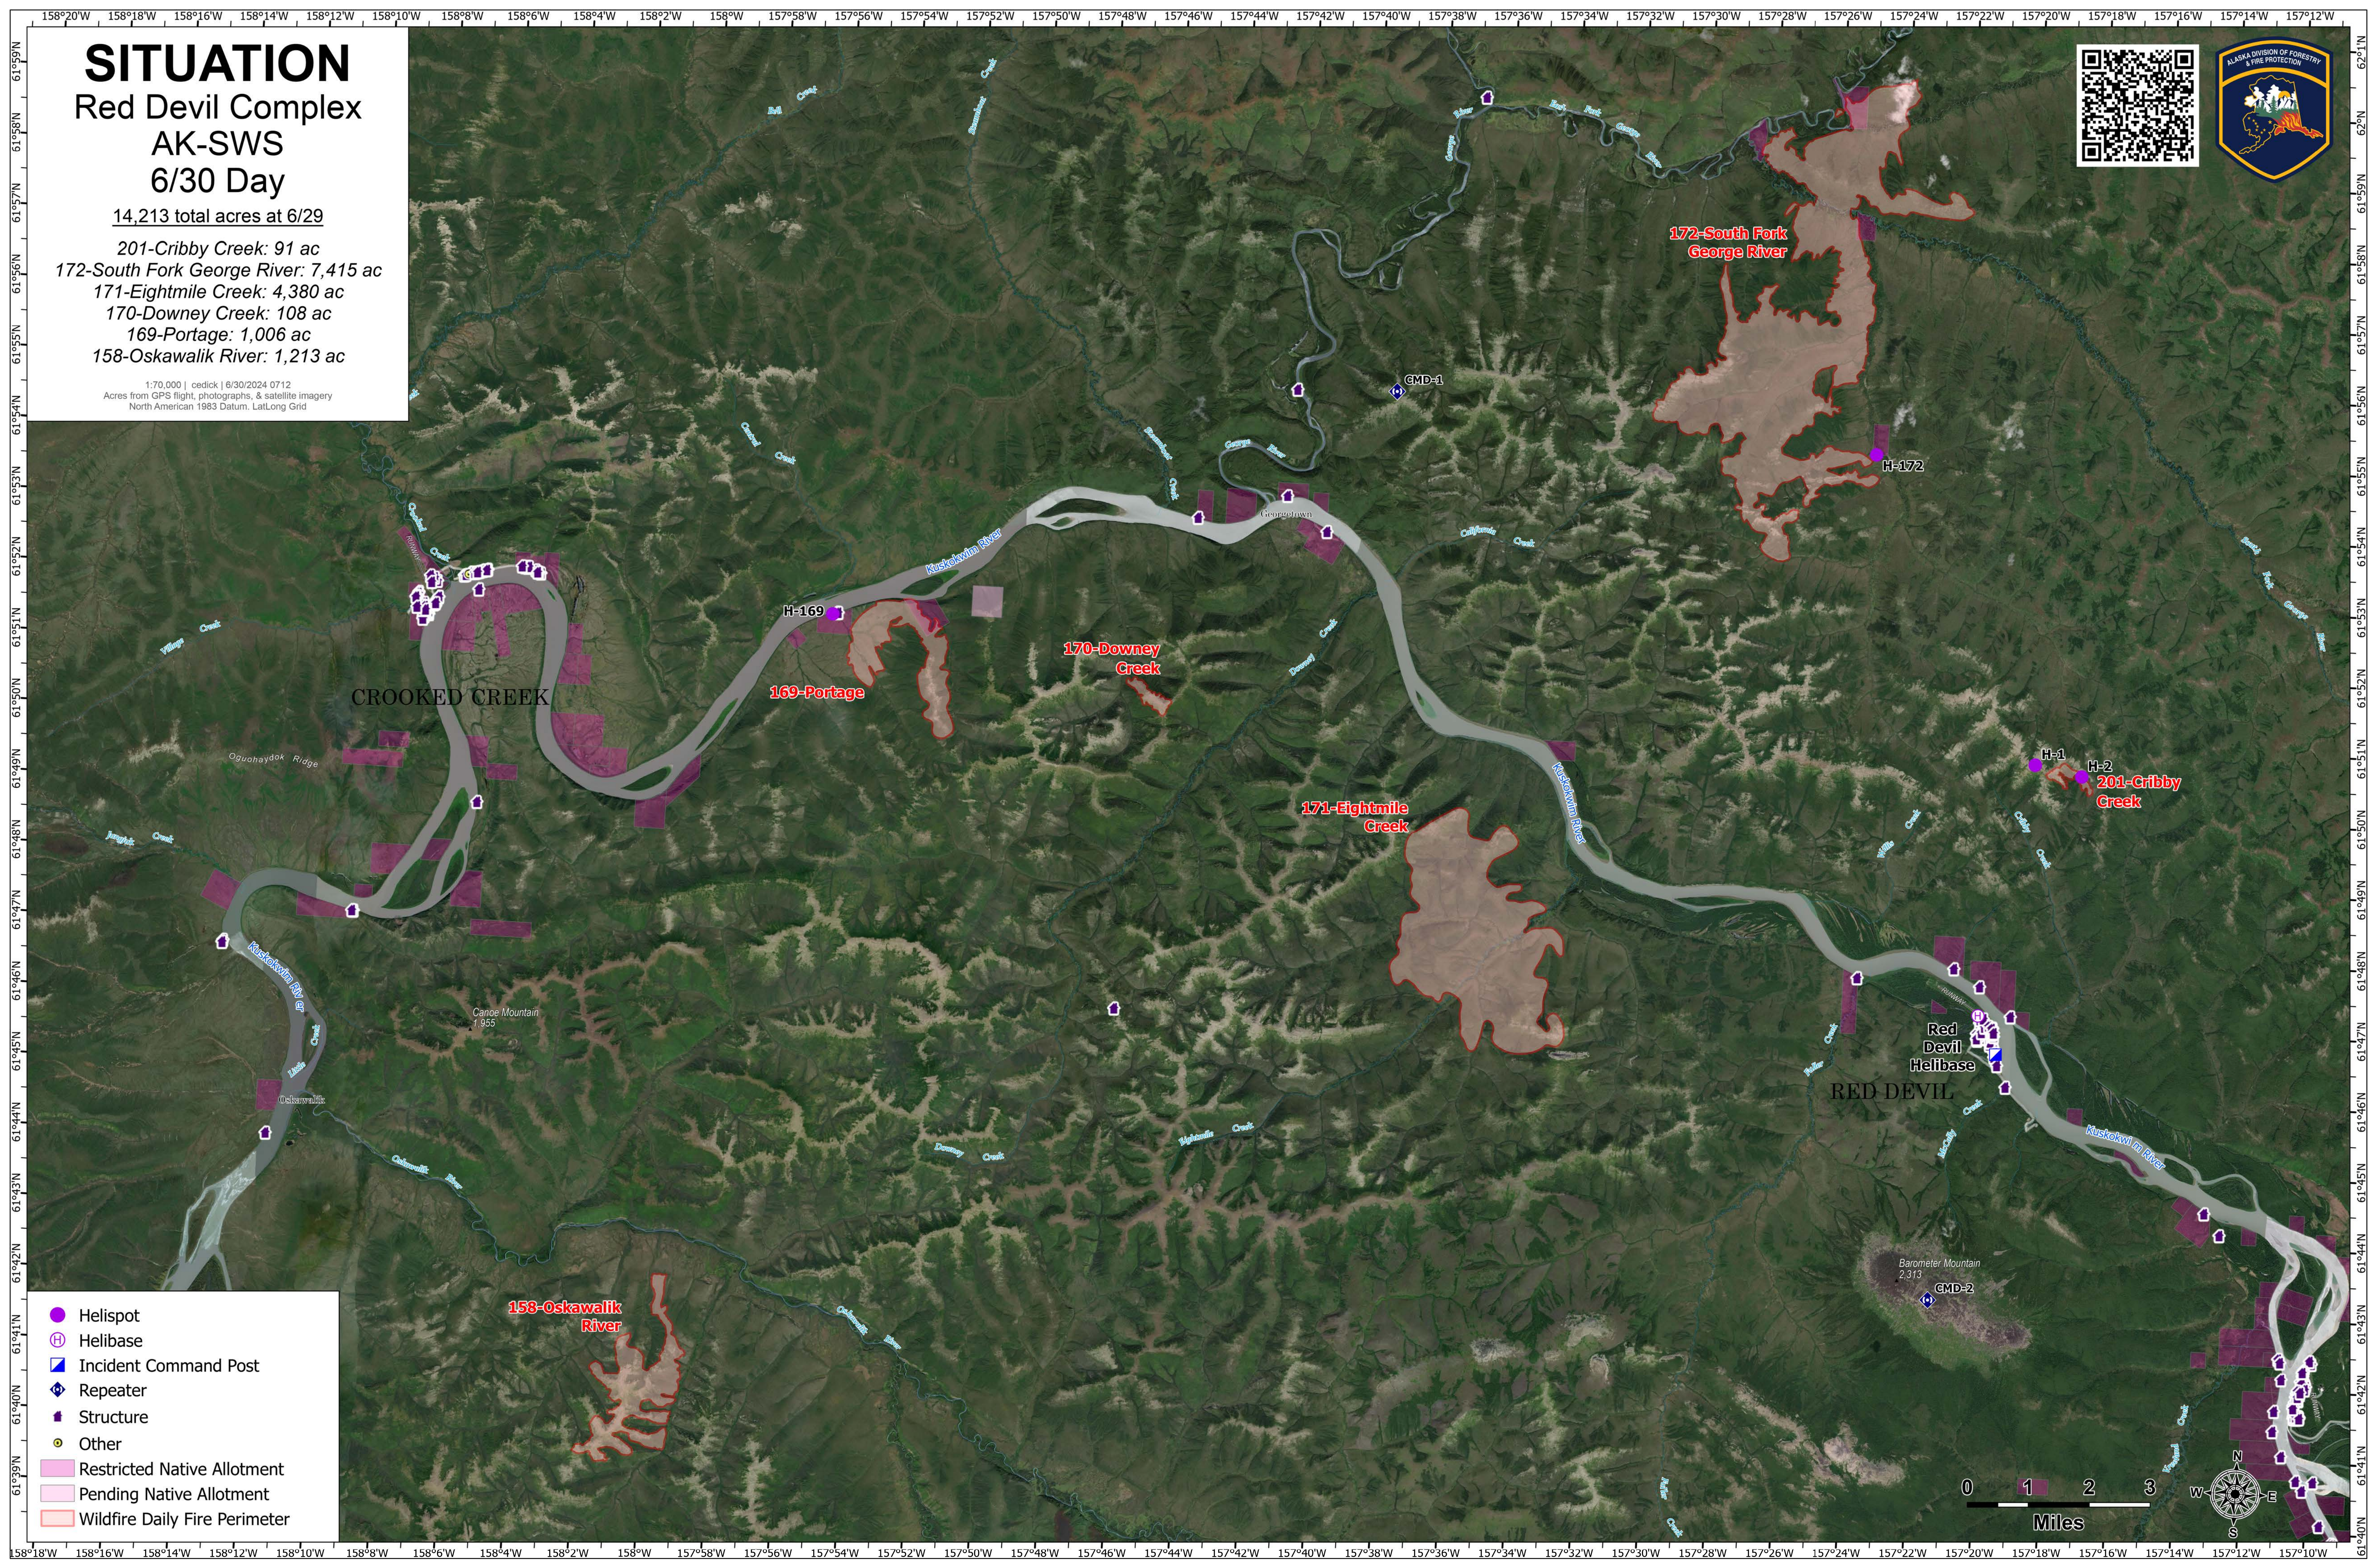

SITUATION

Red Devil Complex AK-SWS 6/30 Day

14,213 total acres at 6/29

- 201-Cribby Creek: 91 ac
- 172-South Fork George River: 7,415 ac
- 171-Eightmile Creek: 4,380 ac
- 170-Downey Creek: 108 ac
- 169-Portage: 1,006 ac
- 158-Oskawalik River: 1,213 ac

- Helispot
- Ⓜ Helibase
- ▣ Incident Command Post
- Ⓜ Repeater
- ▣ Structure
- Other
- ▨ Restricted Native Allotment
- ▨ Pending Native Allotment
- ▨ Wildfire Daily Fire Perimeter