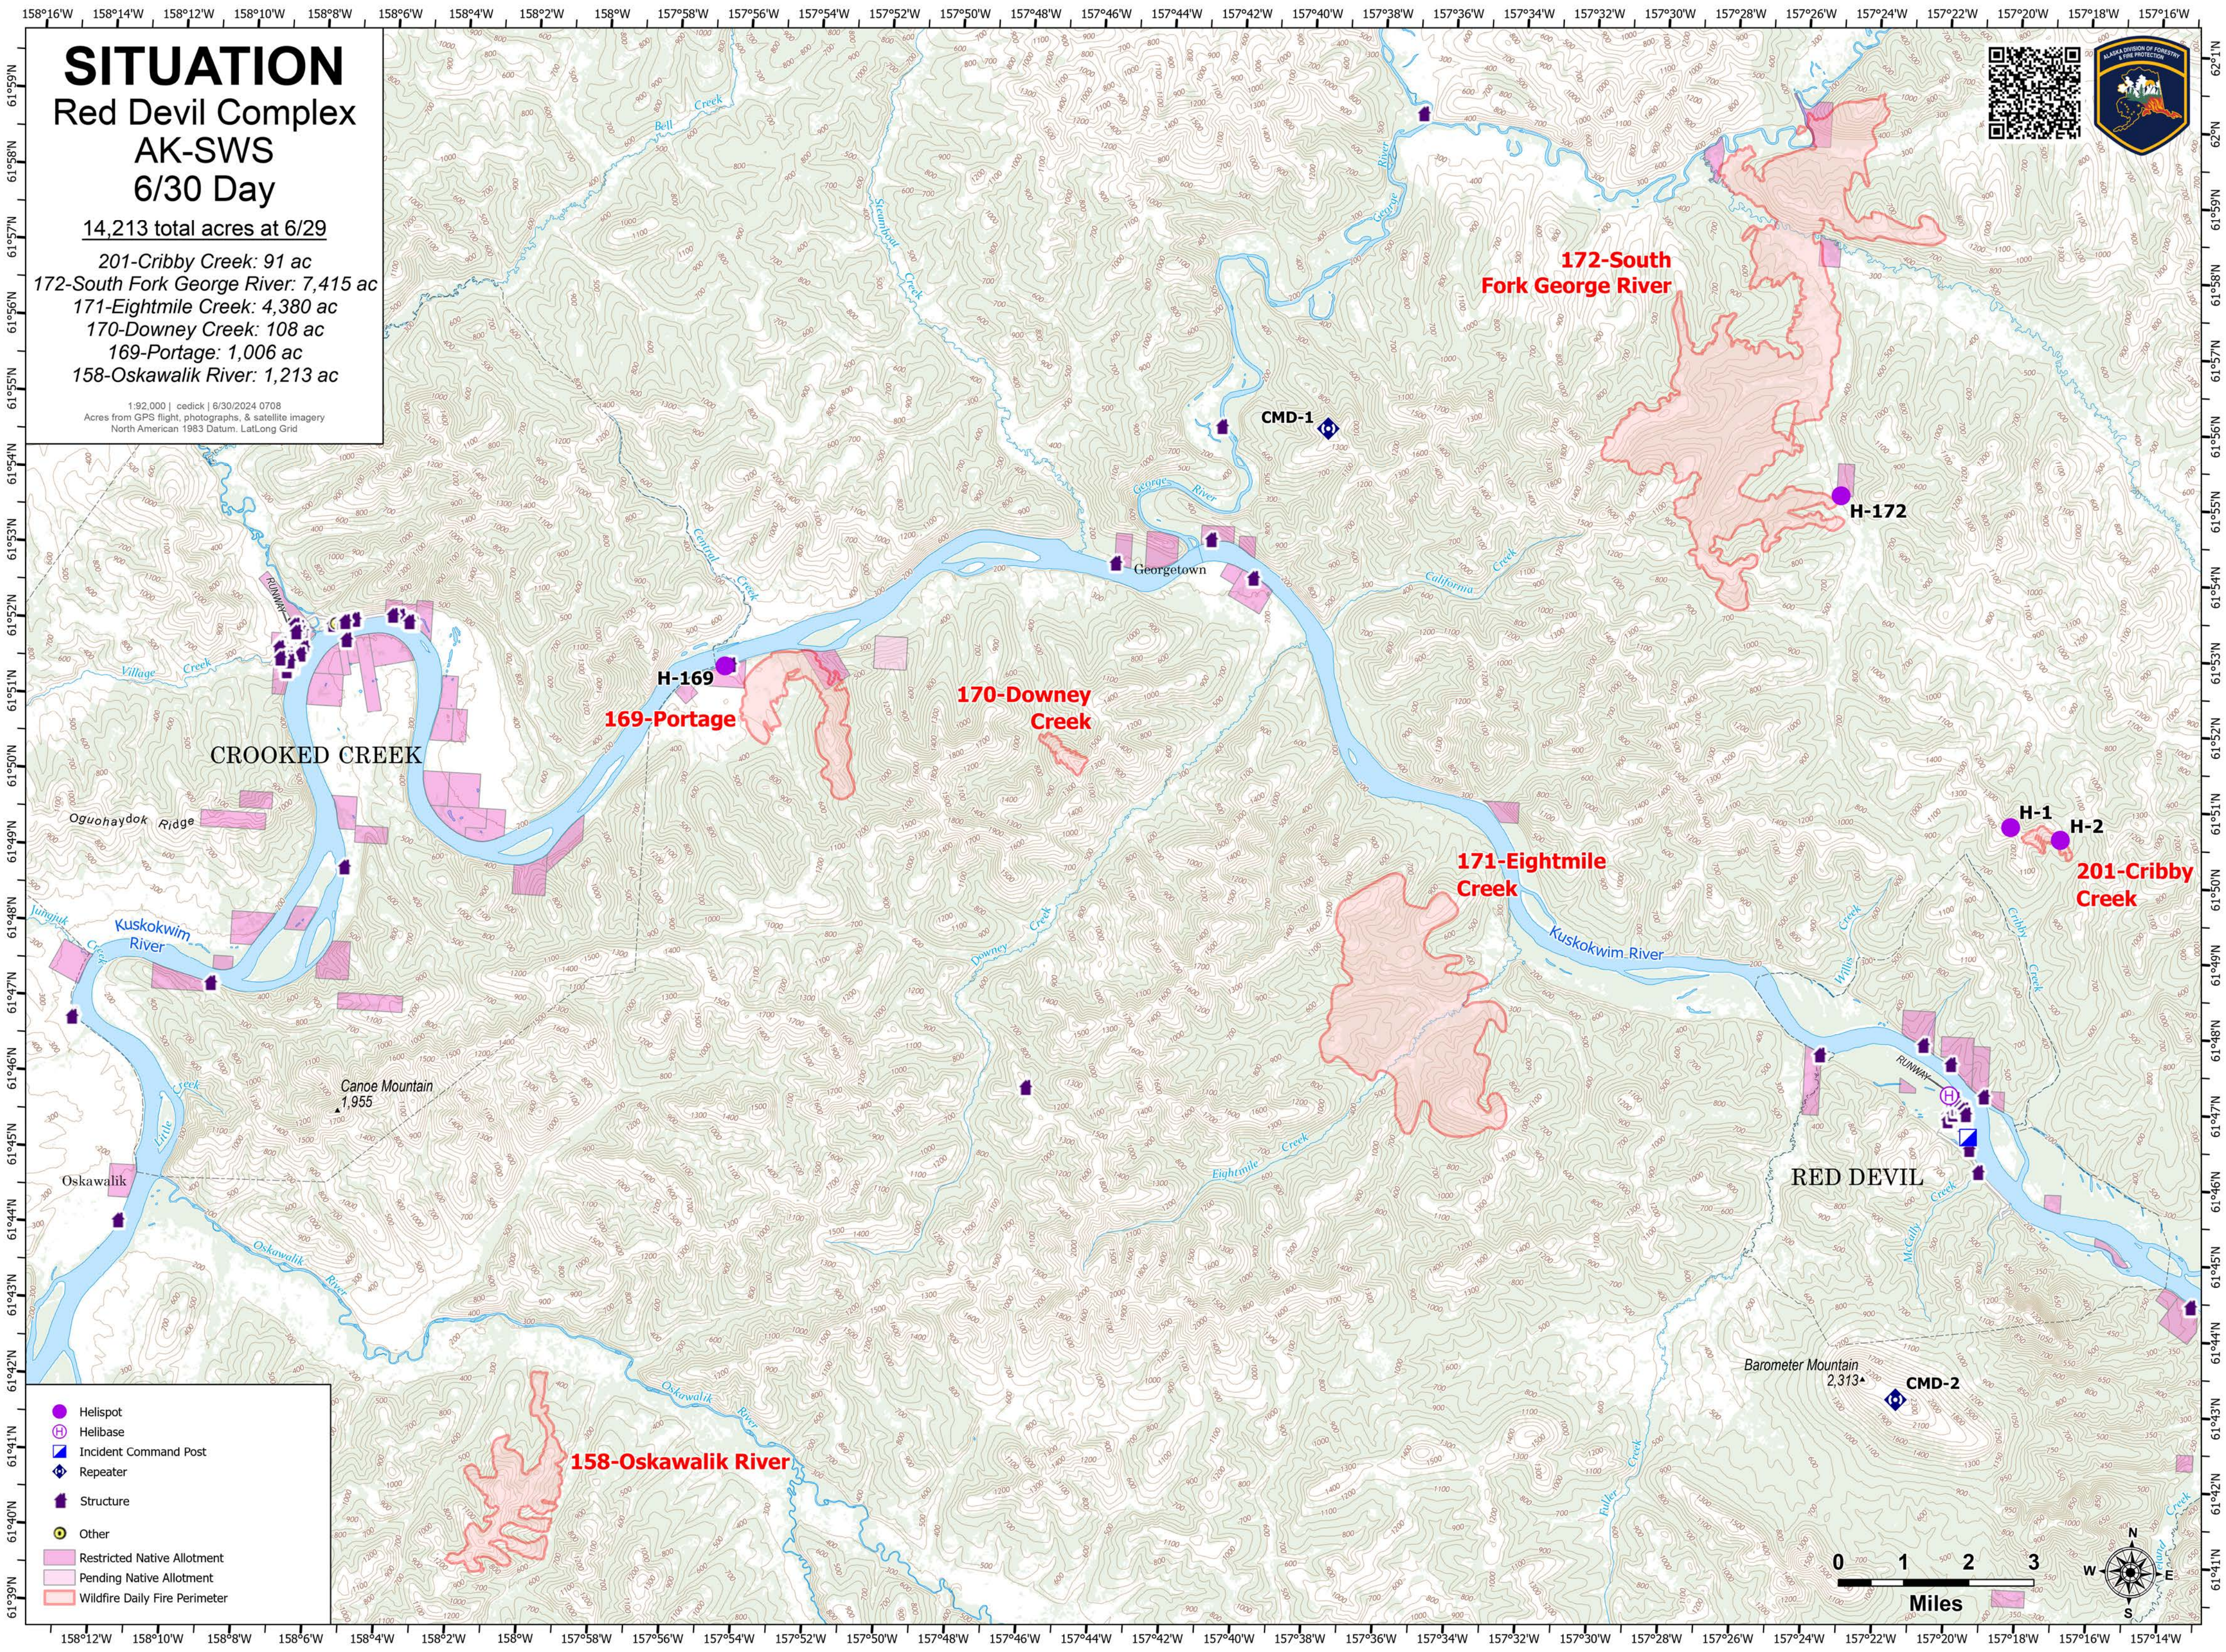

# SITUATION

## Red Devil Complex AK-SWS 6/30 Day

14,213 total acres at 6/29

- 201-Cribby Creek: 91 ac
- 172-South Fork George River: 7,415 ac
- 171-Eightmile Creek: 4,380 ac
- 170-Downey Creek: 108 ac
- 169-Portage: 1,006 ac
- 158-Oskawalik River: 1,213 ac

1:92,000 | cedick | 6/30/2024 0708  
Acres from GPS flight, photographs, & satellite imagery  
North American 1983 Datum, Lat/Long Grid

- Helispot
- Ⓜ Helibase
- Ⓜ Incident Command Post
- Ⓜ Repeater
- Ⓜ Structure
- Ⓜ Other
- ▭ Restricted Native Allotment
- ▭ Pending Native Allotment
- ▭ Wildfire Daily Fire Perimeter