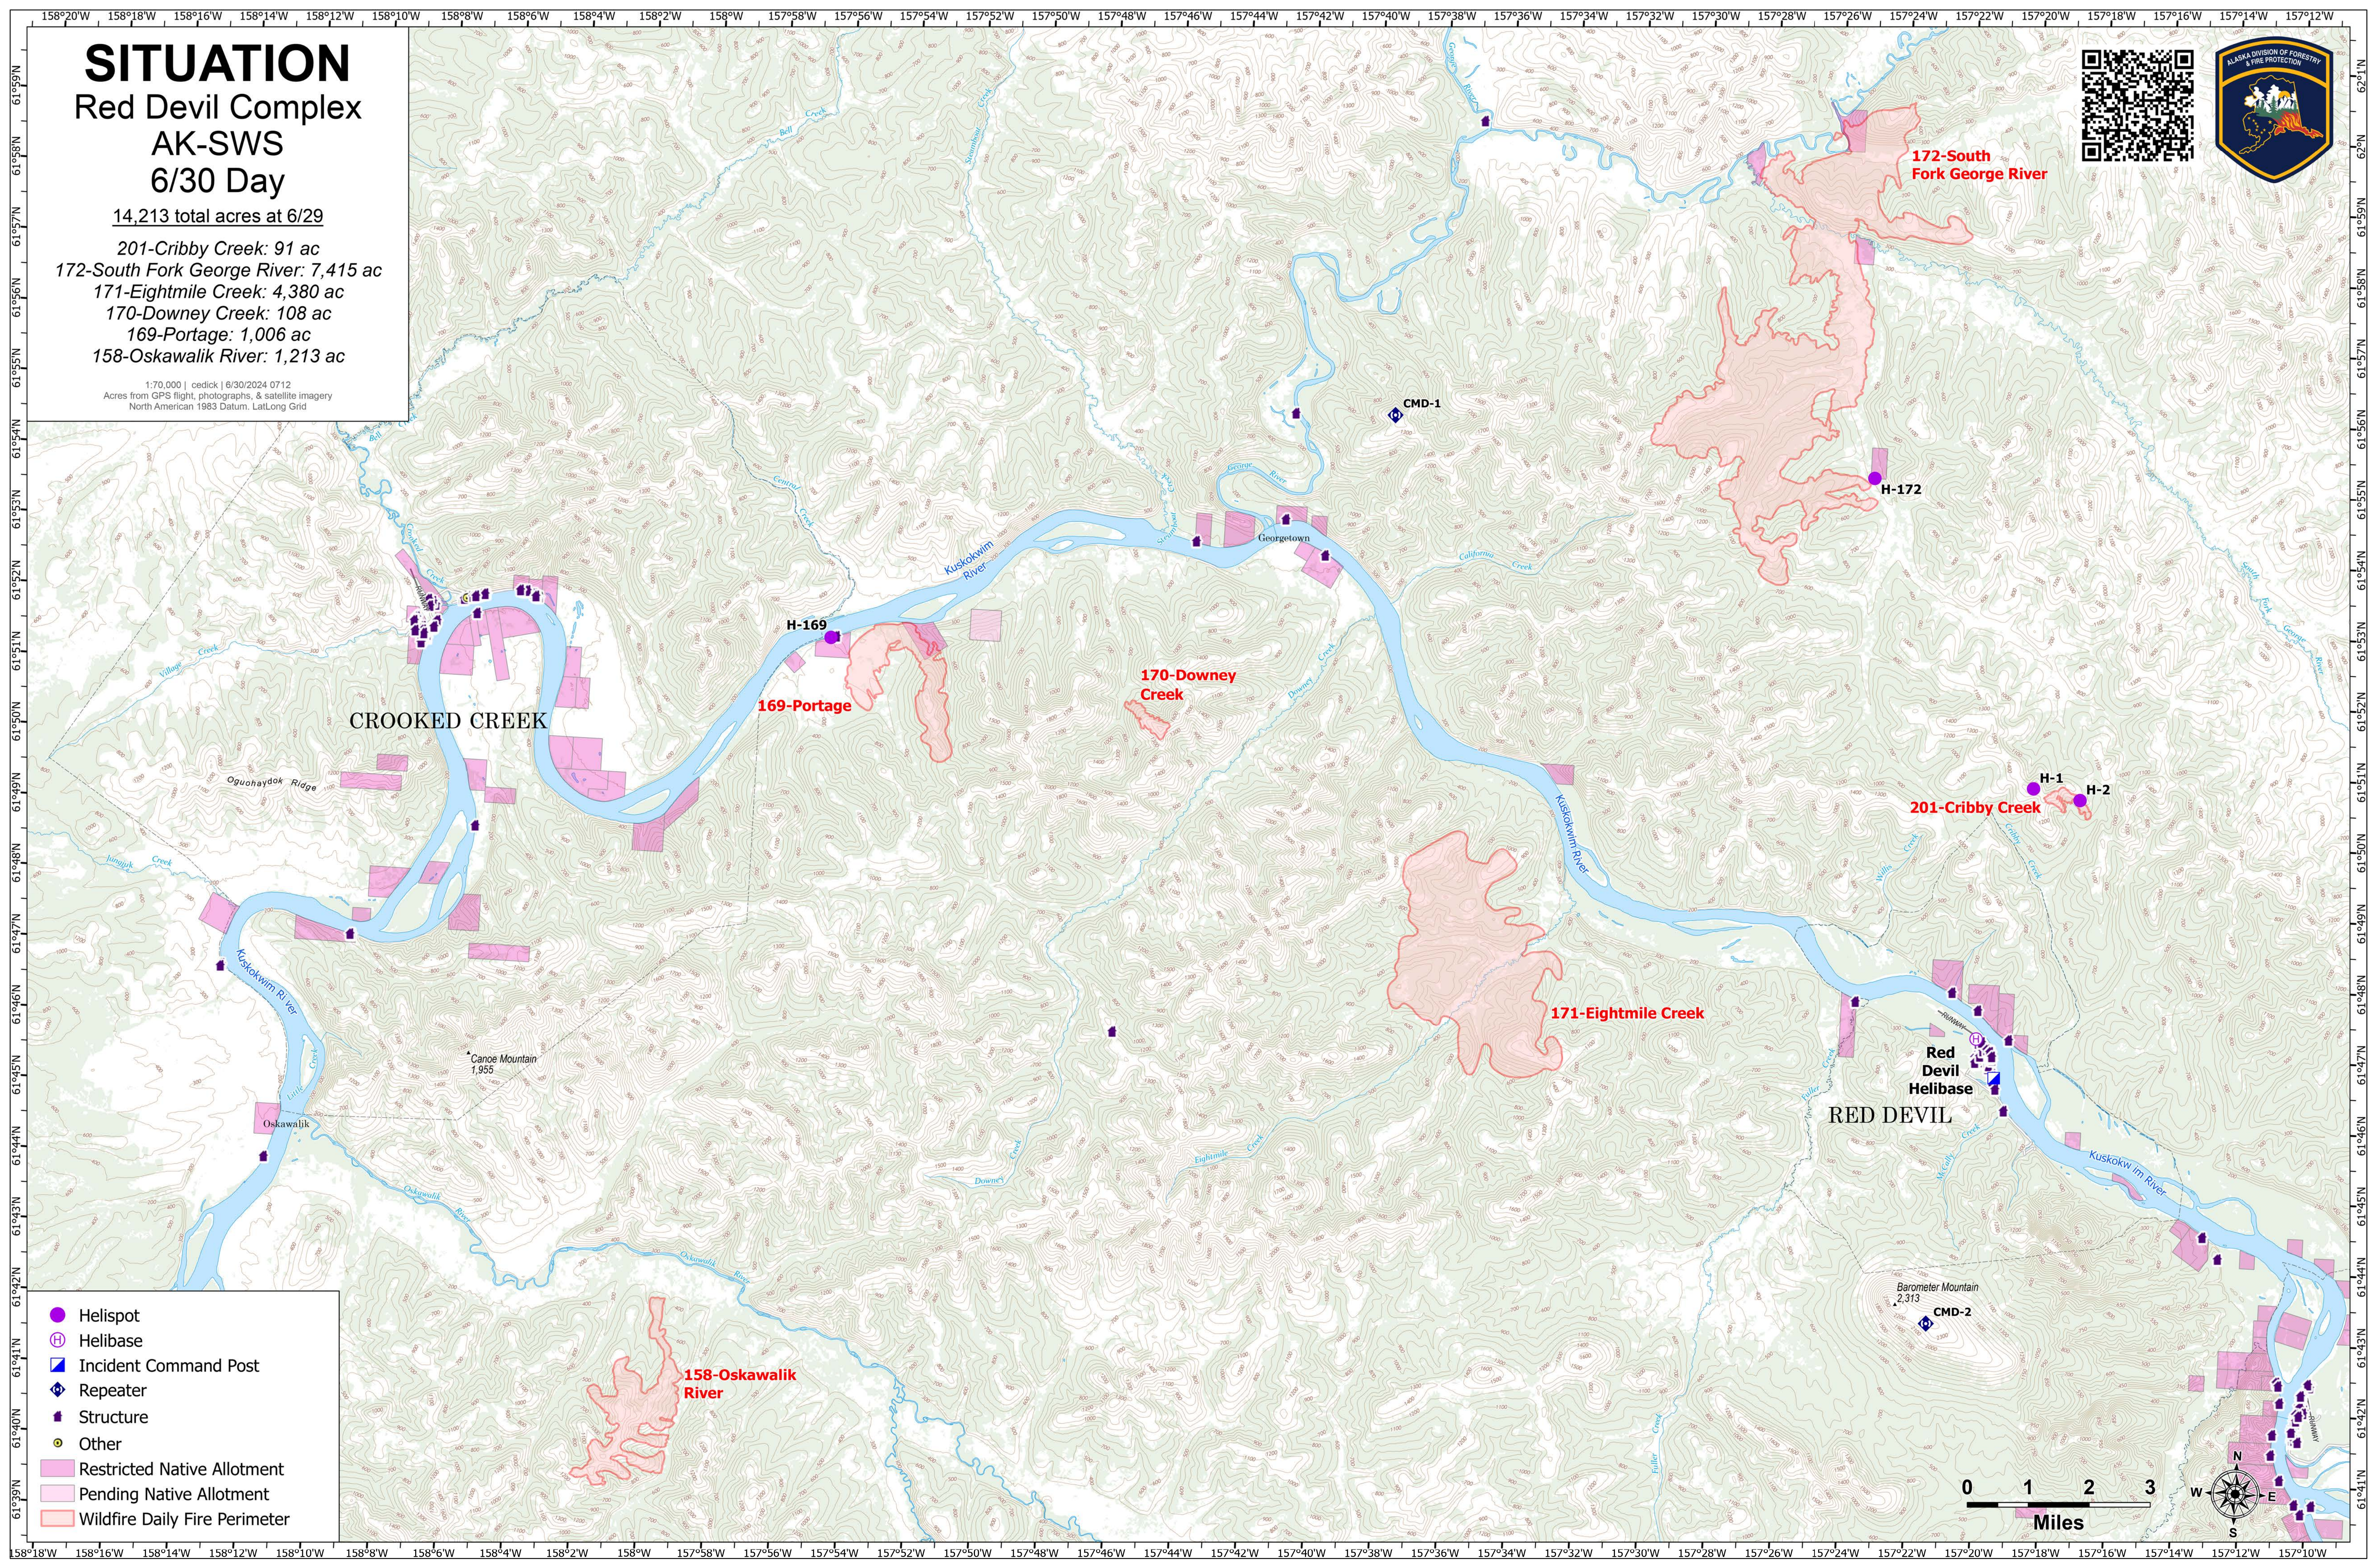

# SITUATION

## Red Devil Complex AK-SWS 6/30 Day

14,213 total acres at 6/29

- 201-Cribby Creek: 91 ac
- 172-South Fork George River: 7,415 ac
- 171-Eightmile Creek: 4,380 ac
- 170-Downey Creek: 108 ac
- 169-Portage: 1,006 ac
- 158-Oskawalik River: 1,213 ac

1:70,000 | cedick | 6/30/2024 0712  
Acres from GPS flight, photographs, & satellite imagery  
North American 1983 Datum, LatLong Grid

- Helispot
- H Helibase
- Incident Command Post
- ◆ Repeater
- Structure
- Other
- Restricted Native Allotment
- Pending Native Allotment
- Wildfire Daily Fire Perimeter