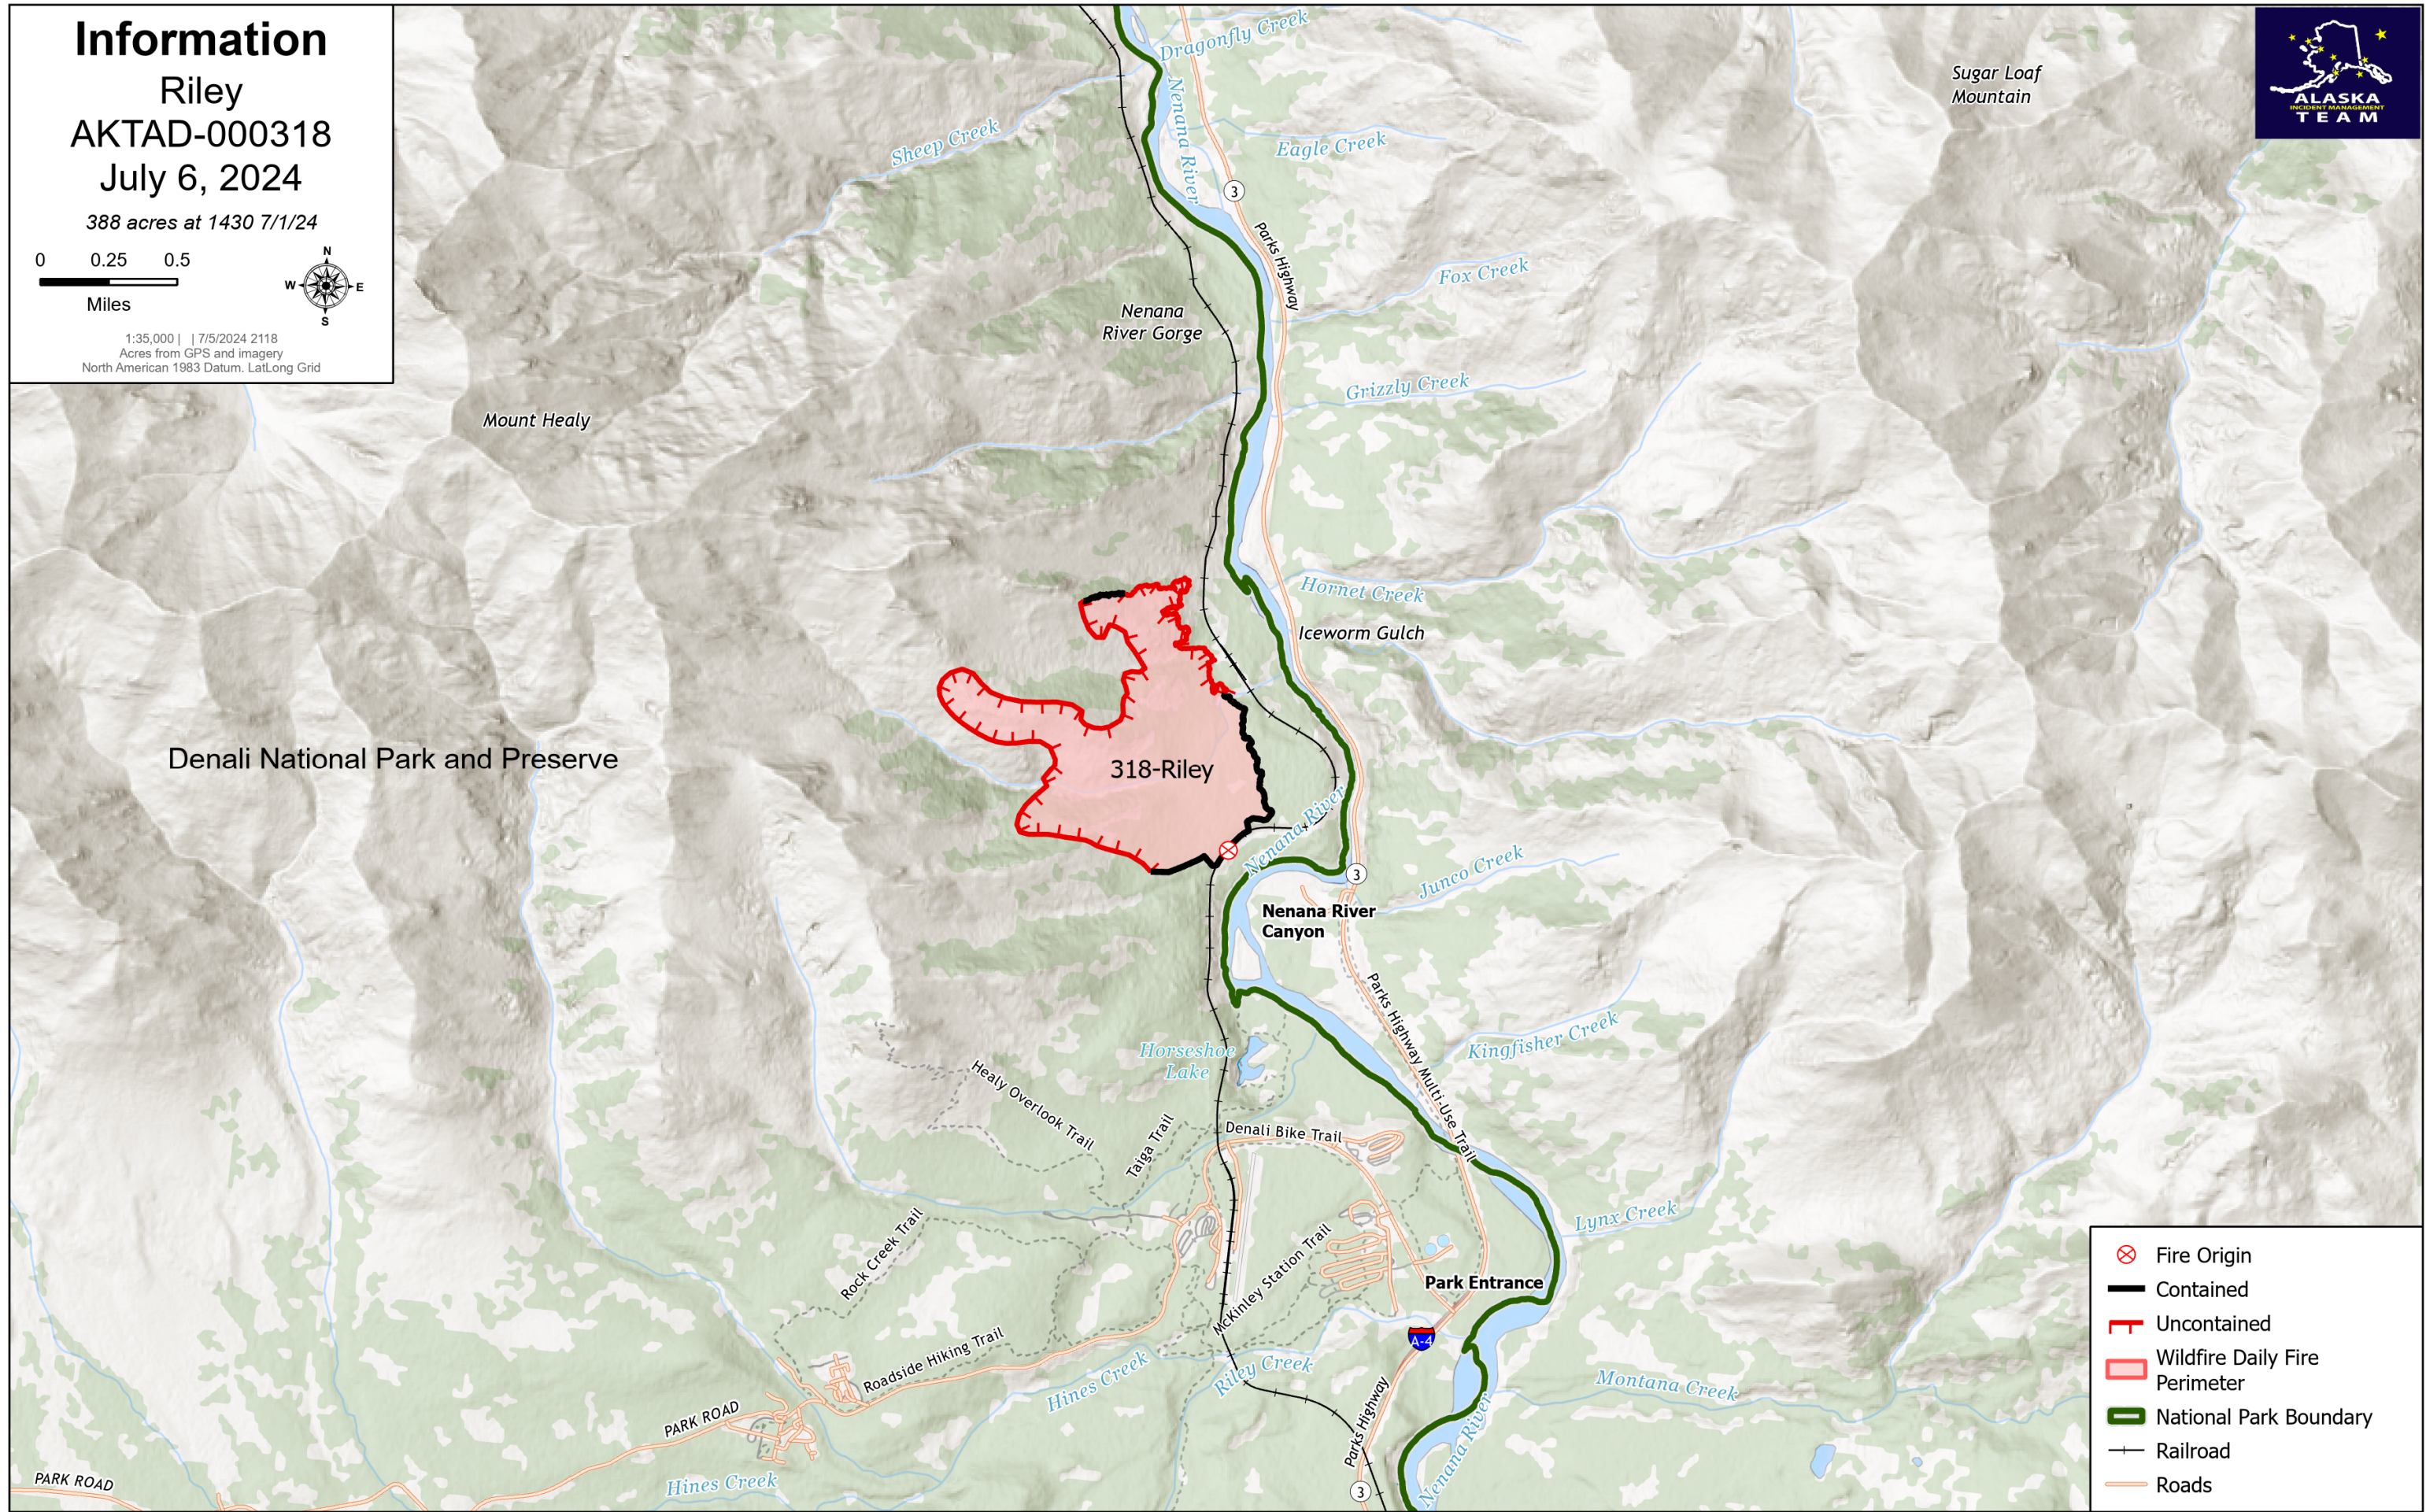

Information

Riley
AKTAD-000318
July 6, 2024

388 acres at 1430 7/1/24

1:35,000 | 7/5/2024 2118
Acres from GPS and imagery
North American 1983 Datum, LatLong Grid

- ⊗ Fire Origin
- Contained
- ┌ Uncontained
- ▭ Wildfire Daily Fire Perimeter
- ▬ National Park Boundary
- Railroad
- Roads