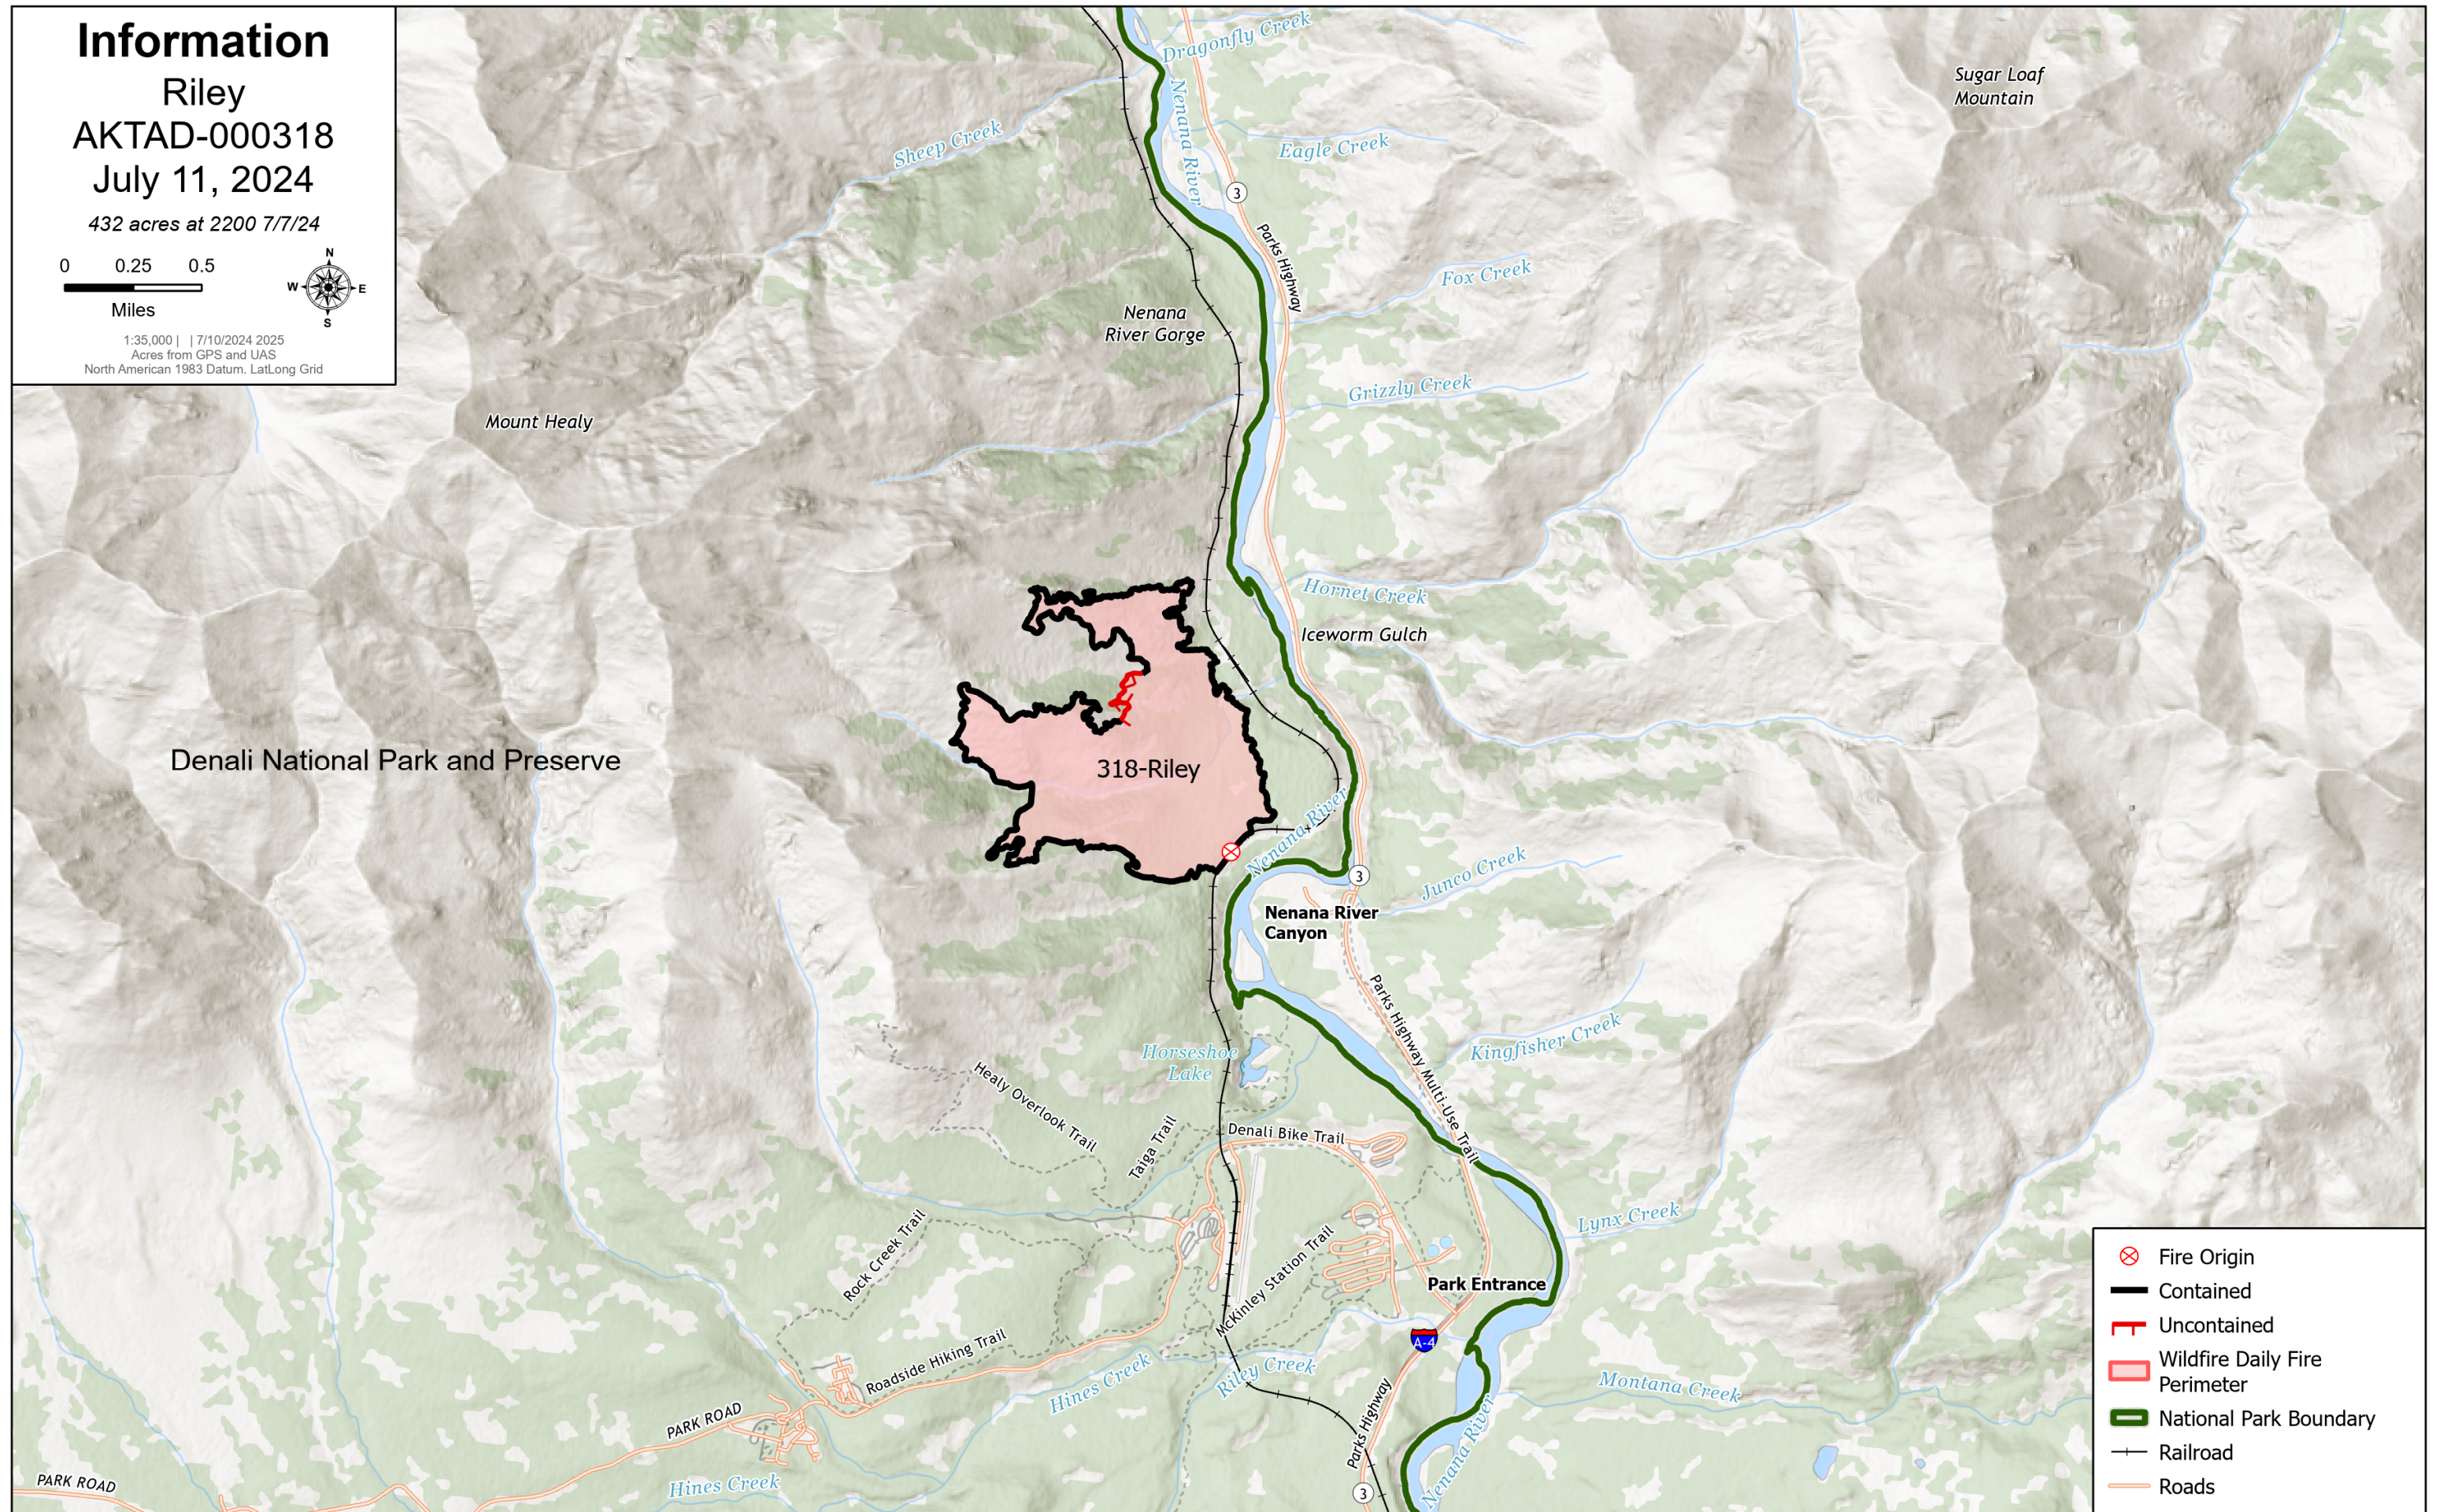

Information

Riley

AKTAD-000318

July 11, 2024

432 acres at 2200 7/7/24

1:35,000 | 7/10/2024 2025
Acres from GPS and UAS
North American 1983 Datum, LatLong Grid

- Fire Origin
- Contained
- Uncontained
- Wildfire Daily Fire Perimeter
- National Park Boundary
- Railroad
- Roads