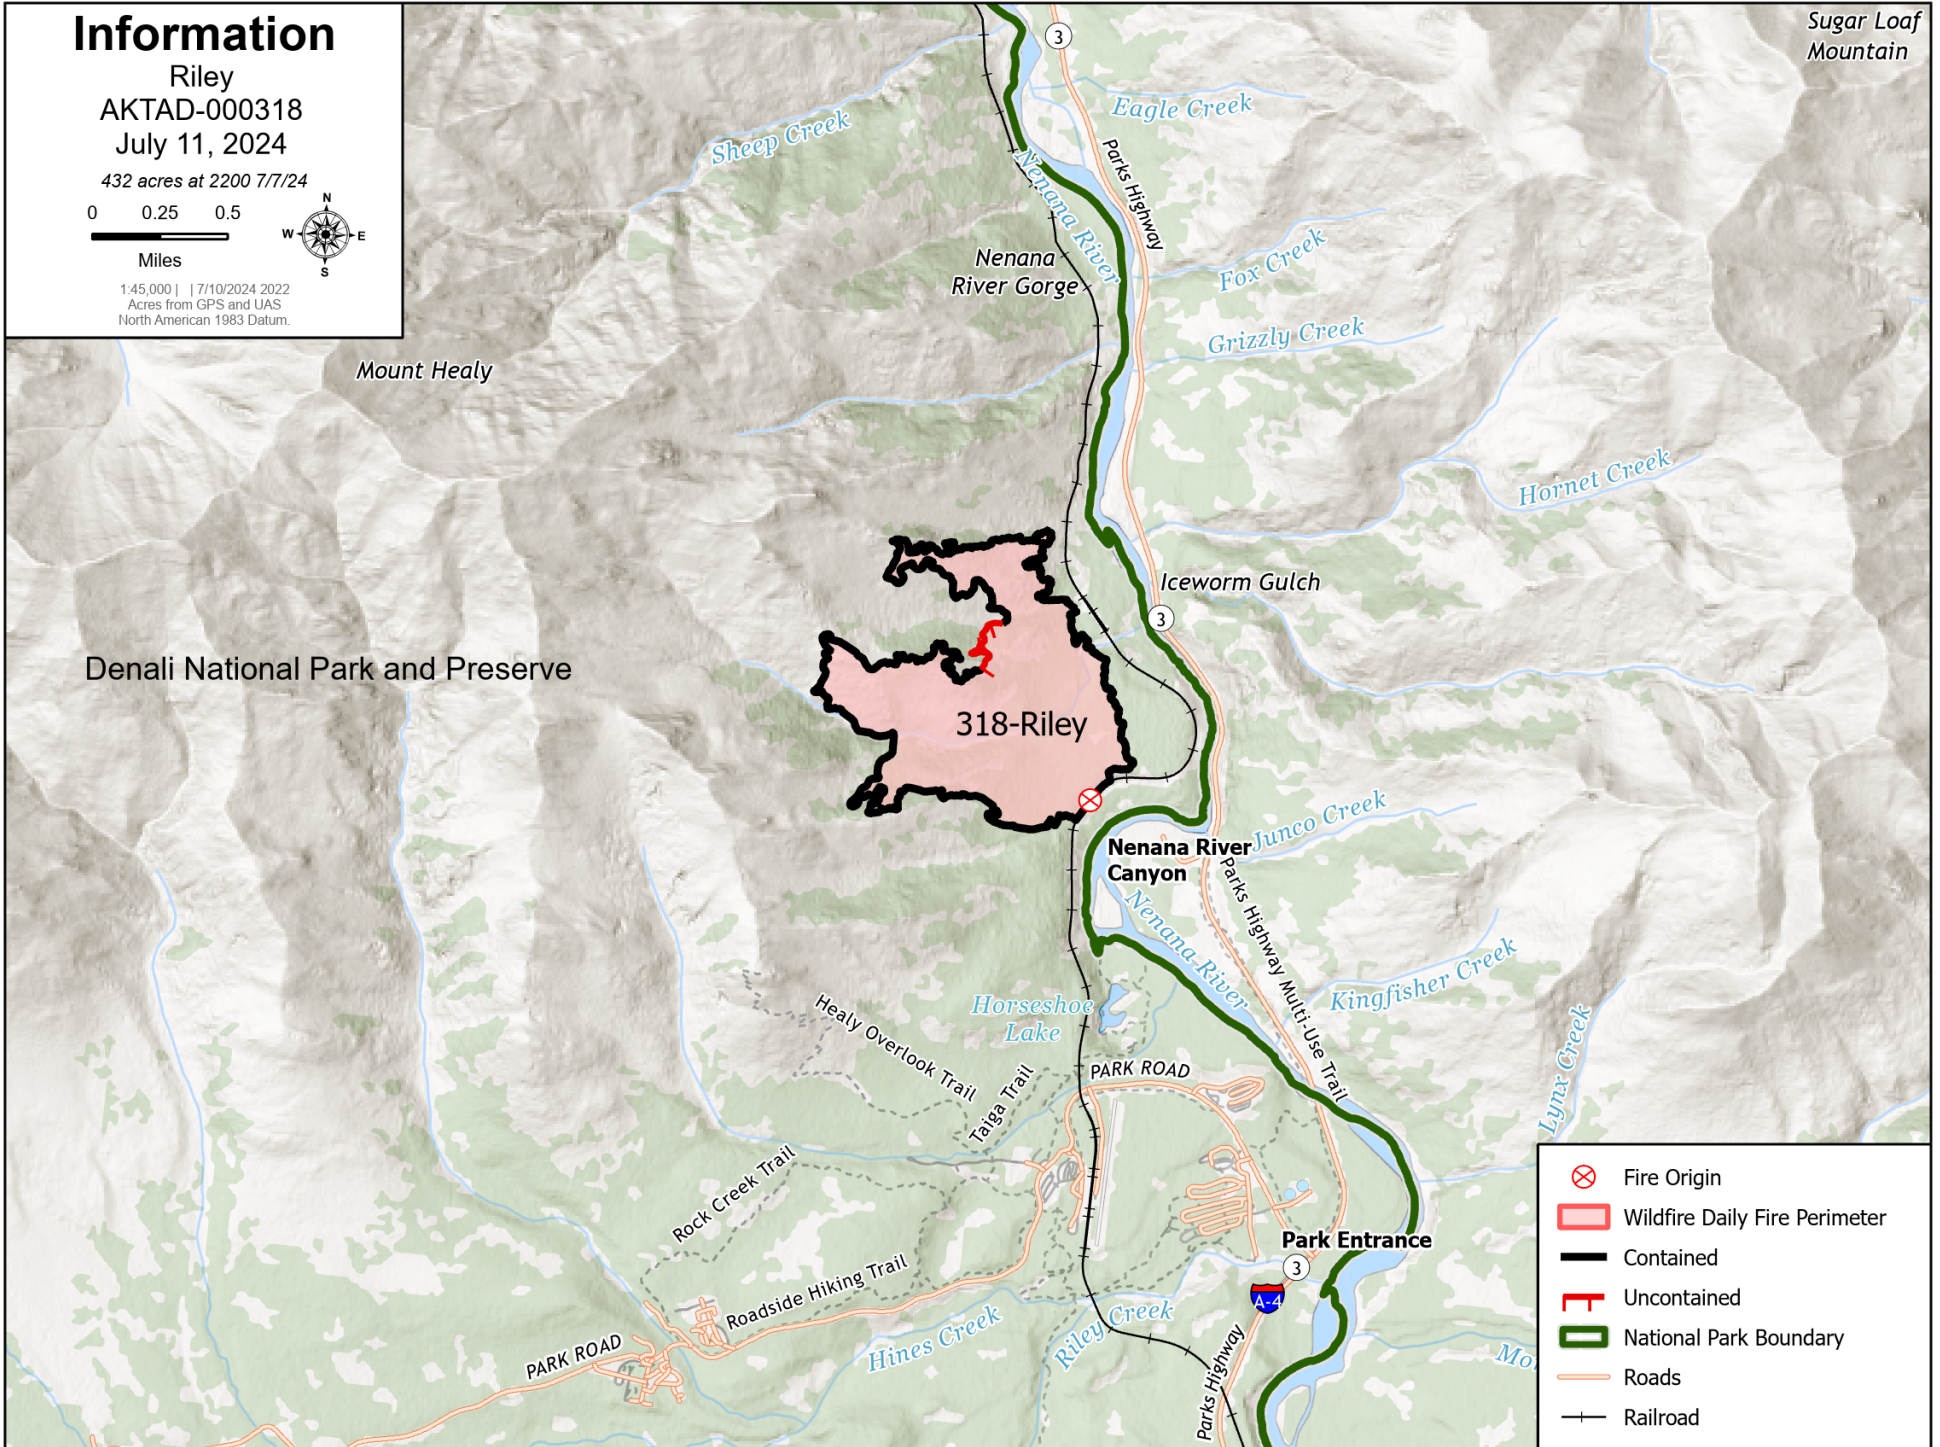

Information

Riley
AKTAD-000318
July 11, 2024

432 acres at 2200 7/7/24

0 0.25 0.5

Miles

1:45,000 | 7/10/2024 2022
Acres from GPS and UAS
North American 1983 Datum.

- Fire Origin
- Wildfire Daily Fire Perimeter
- Contained
- Uncontained
- National Park Boundary
- Roads
- Railroad