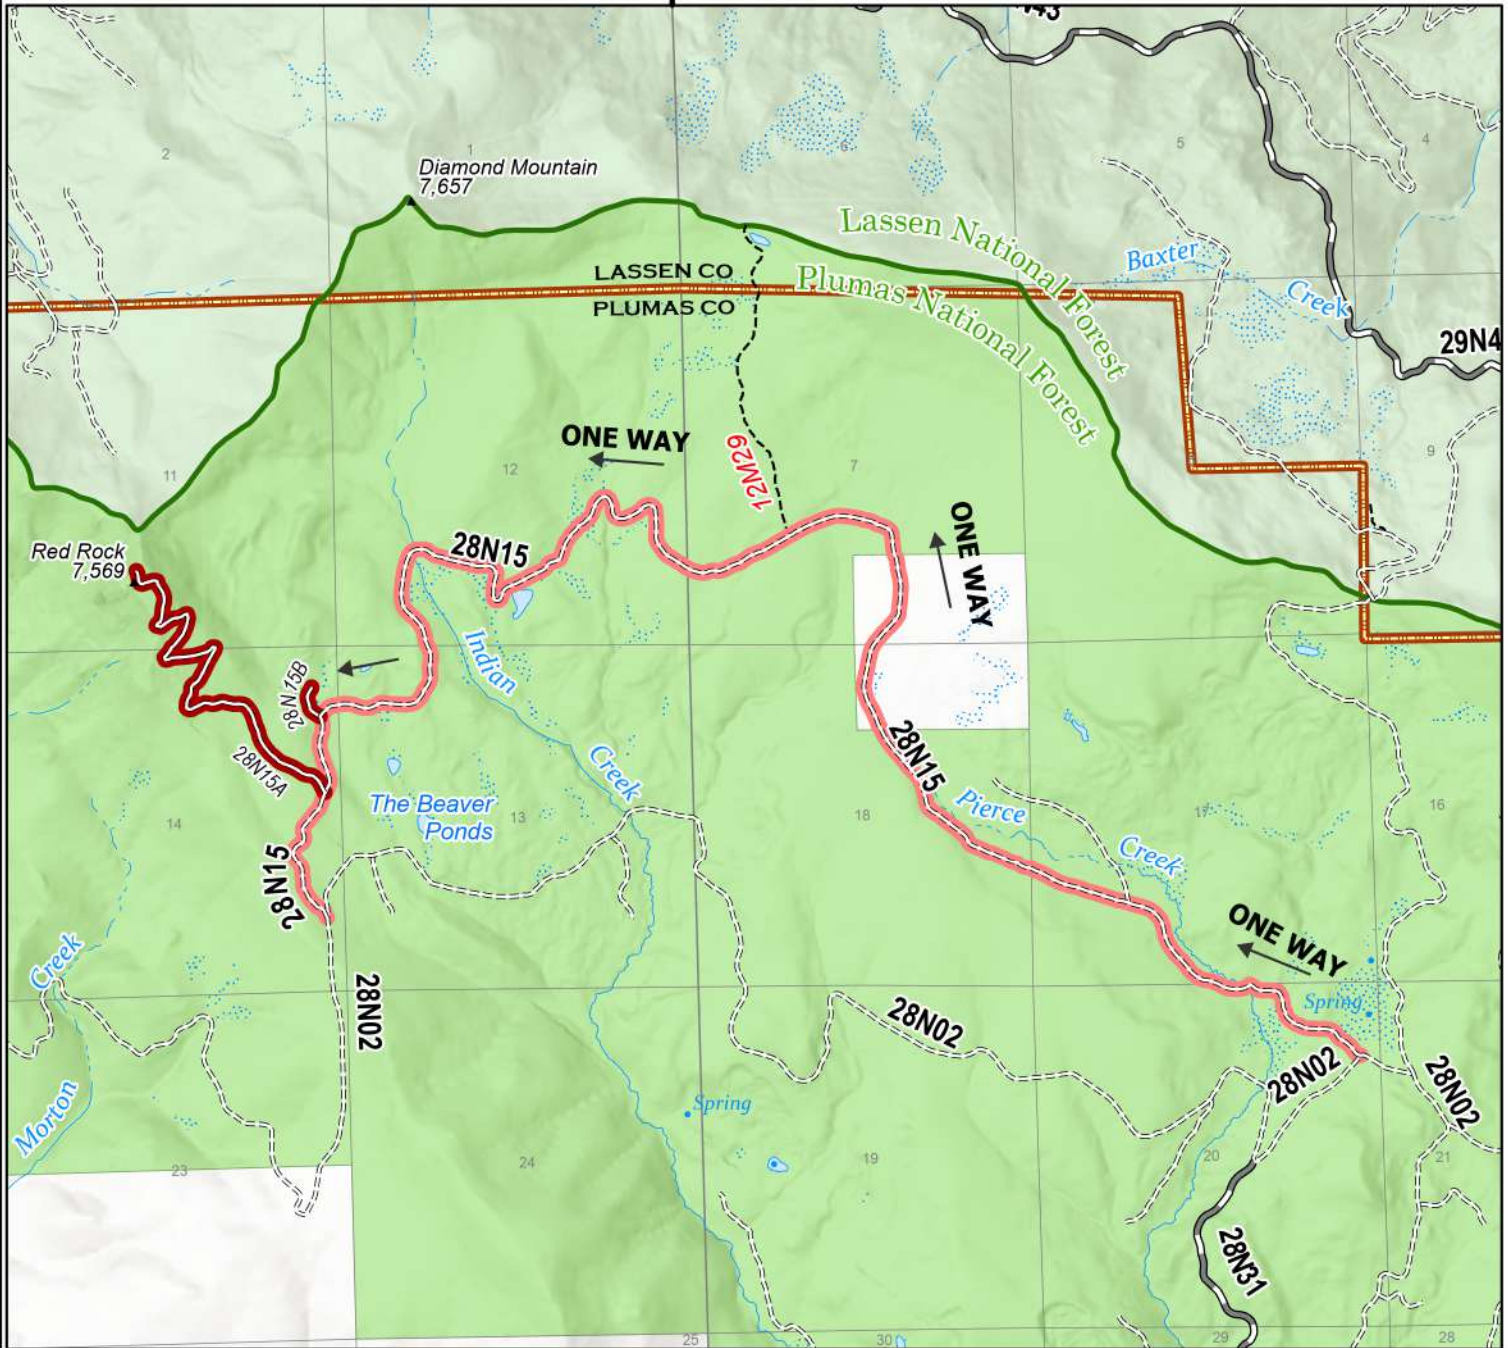

Mount Hough District
 Temporary Road Closure & Traffic Control
 Order Number 05-11-02-24-01, Exhibit A

Plumas National Forest, Mount Hough Ranger District

R. 11 E.

R. 12 E.

T. 28 N.

- Closed Roads
- One Way Traffic Only

Disclaimer

The USDA Forest Service uses the most current and complete data available. GIS data and product accuracy may vary. Using GIS products for purposes other than those for which they were intended may yield inaccurate or misleading results. The USDA Forest Service reserves the right to correct, update, modify, or replace GIS products without notification. This map is not a legal land line or ownership document. Public lands are subject to change and leasing, and may have access restrictions; check with local offices. Obtain permission before entering private land.