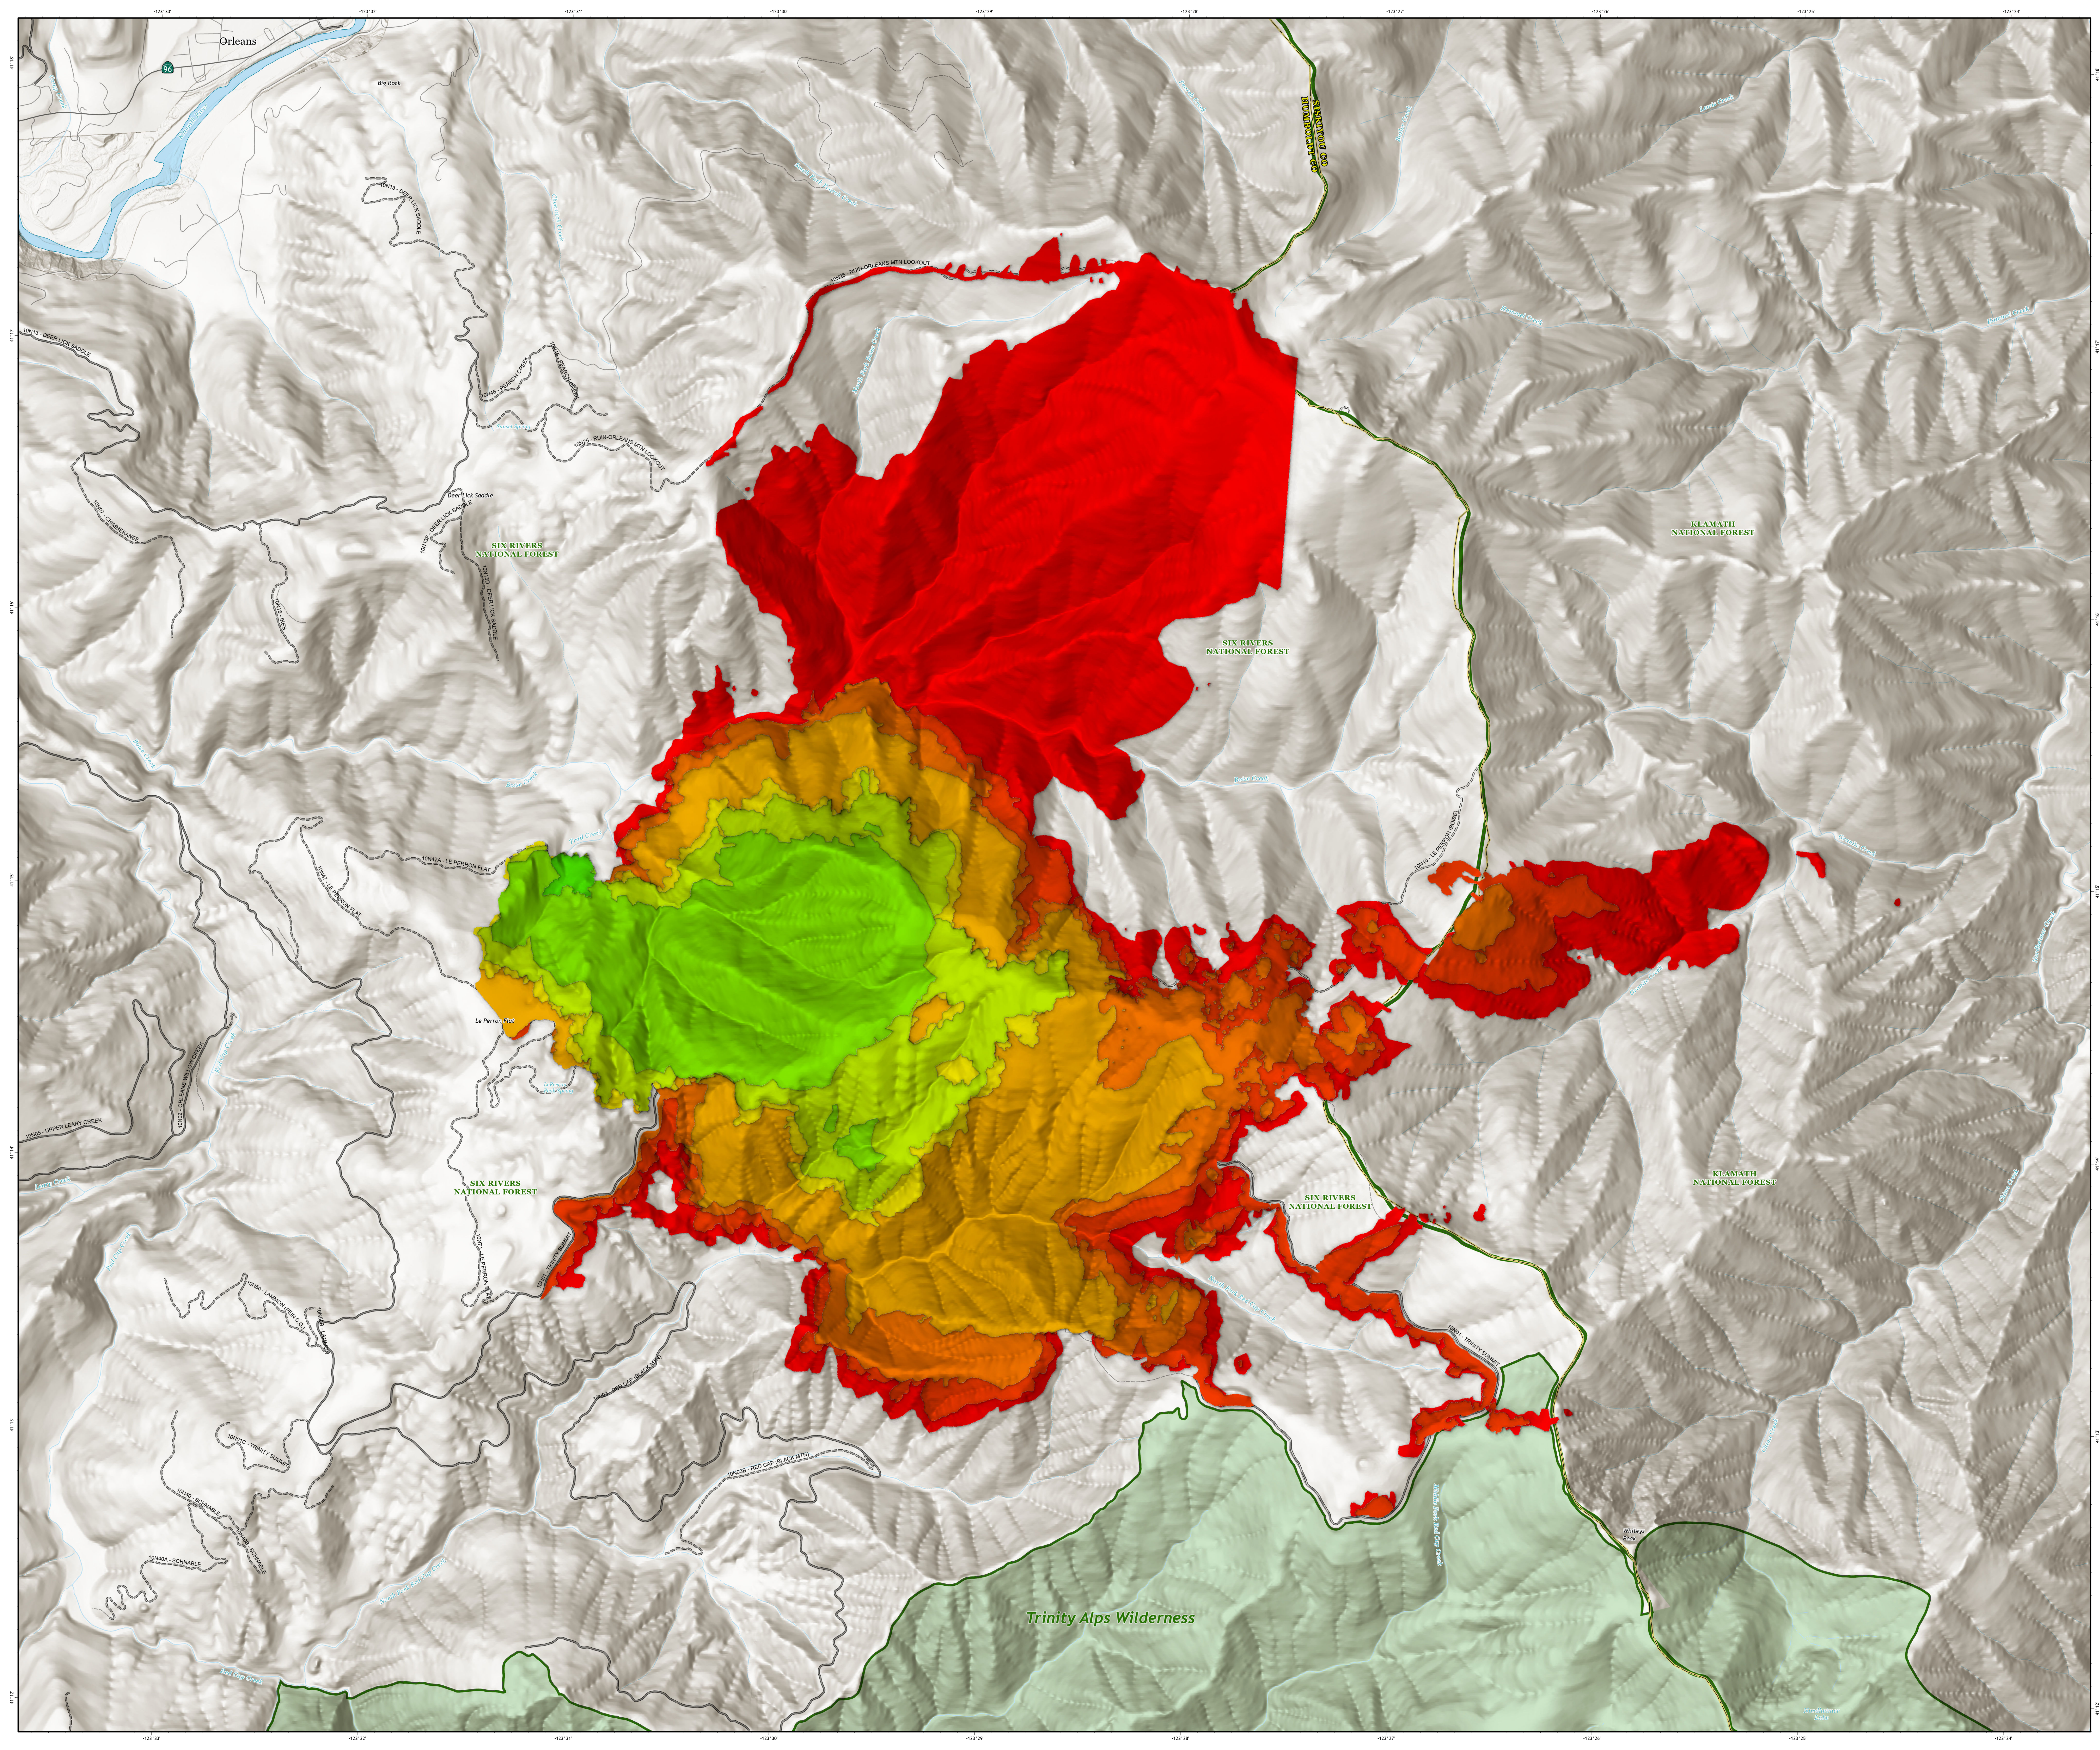

# Progression Map

August 14, 2024

**Boise Fire**  
CA-SRF-000729

7,223 Acres

Acres from IR and GPS - August 13 | 21:30

1:13,000  
Datum: North American 1983  
Map Exported: 8/13/2024 13:23