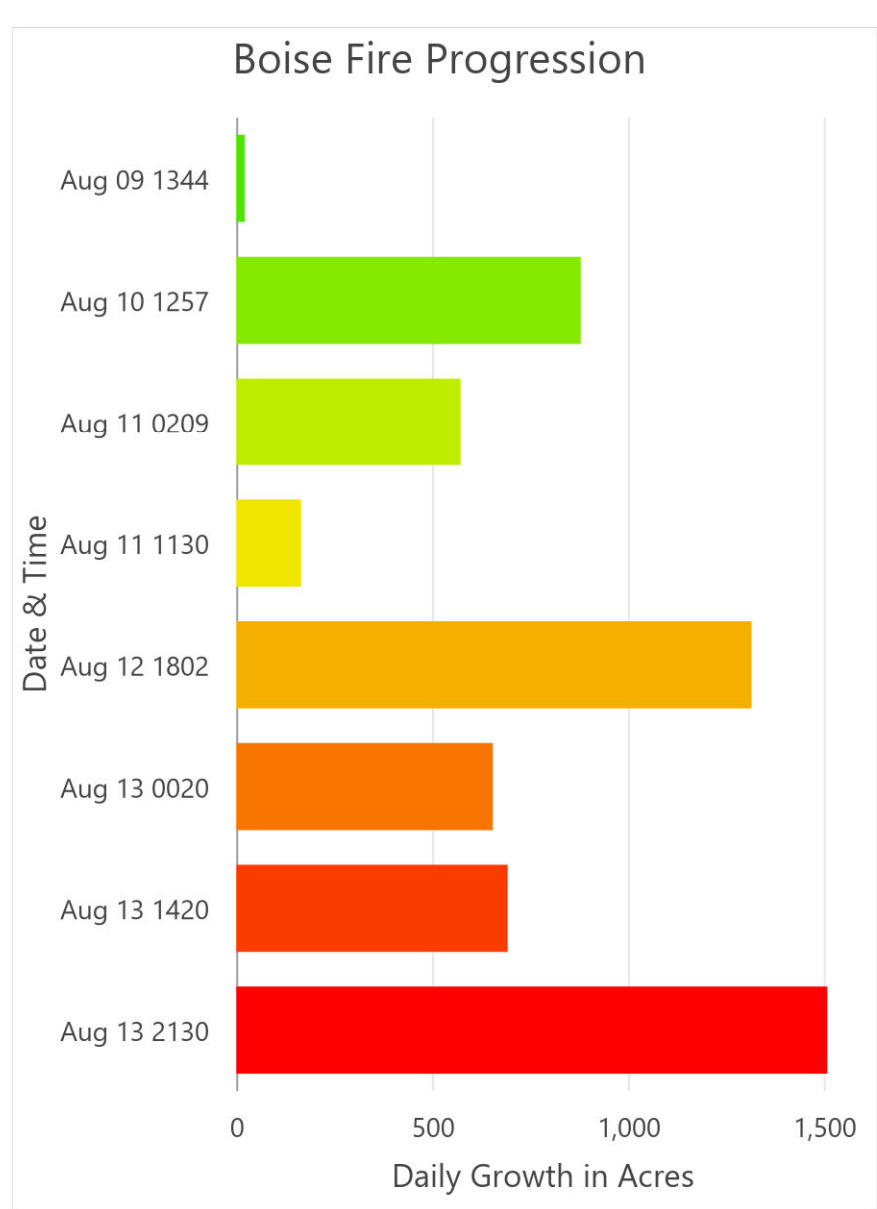

# Progression Map

August 14, 2024

**Boise Fire**  
CA-SRF-000729

7,223 Acres

Acres from IR and GPS - August 13 | 21:30

1:13,000  
Datum: North American 1983  
Map Exported: 8/13/2024 13:23