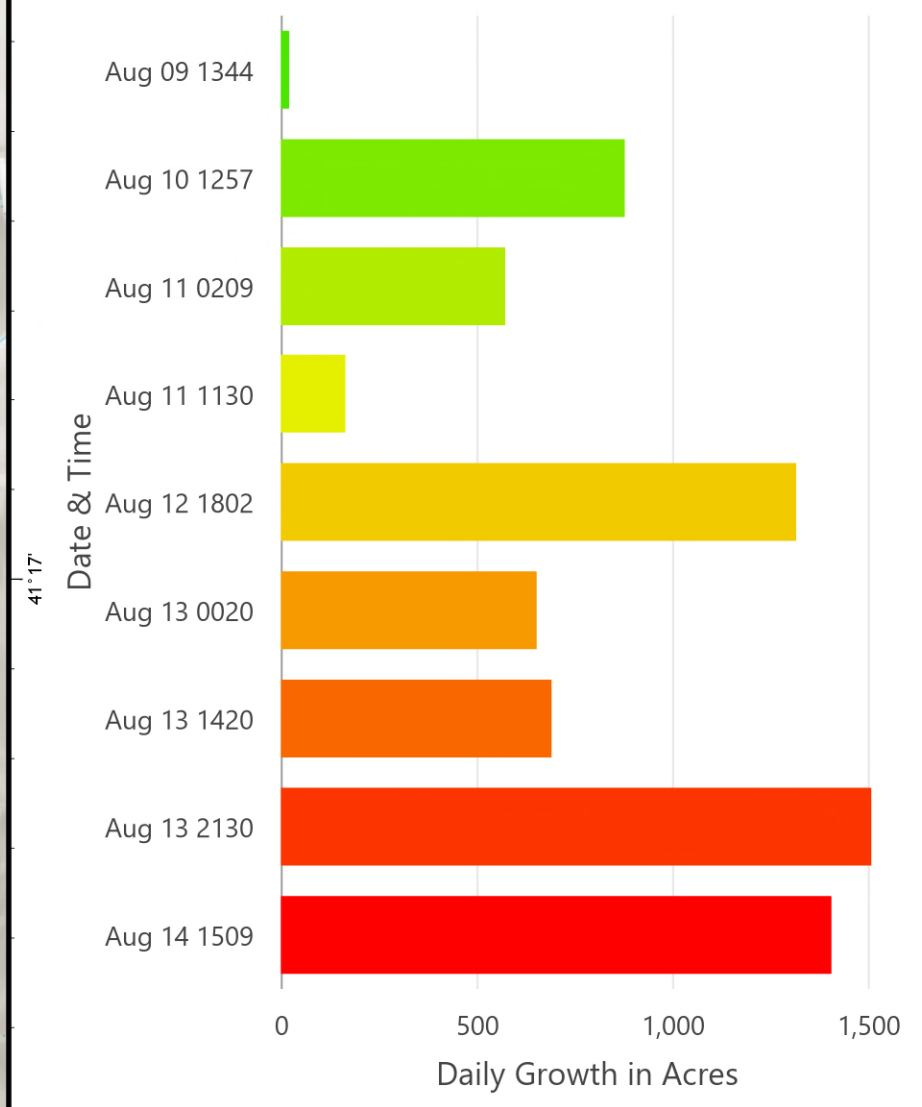

Progression Map

August 15, 2024

Boise Fire
CA-SRF-000729

8,622 Acres

Acres from IR and GPS - August 14 | 15:09

Boise Fire Progression

1:13,000

Datum: North American 1983