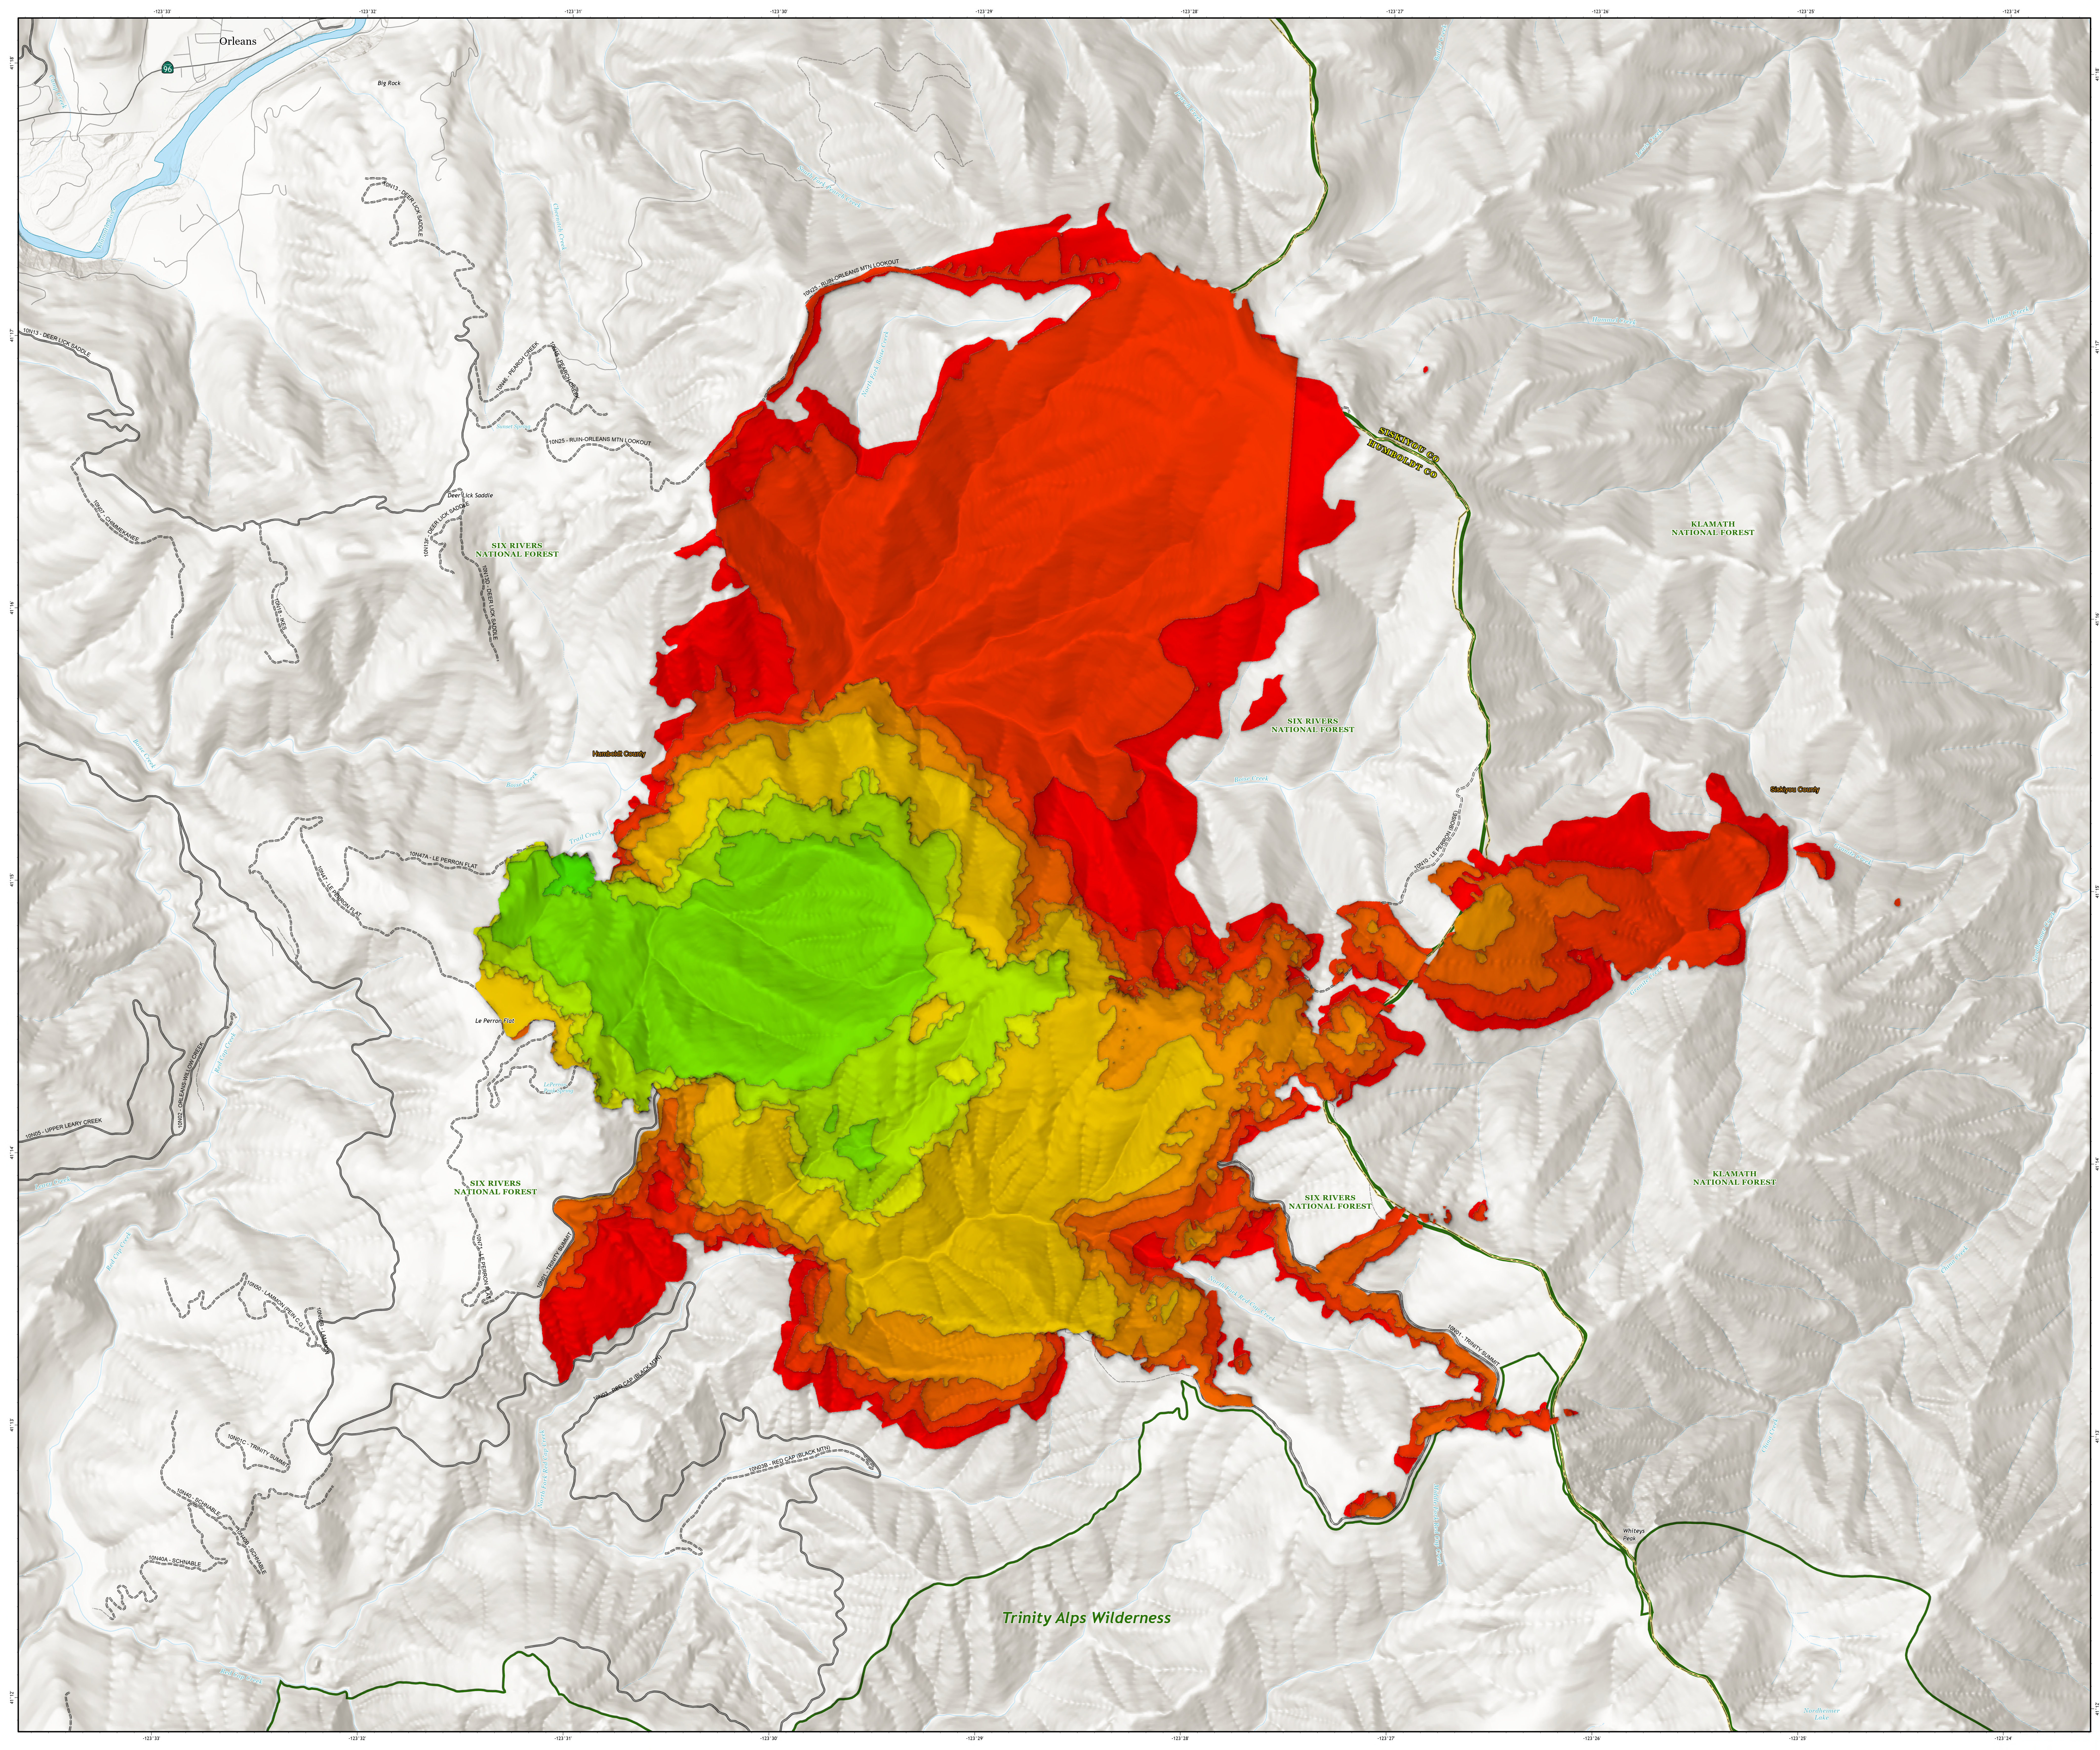

Progression Map

August 15, 2024

Boise Fire
CA-SRF-000729

8,622 Acres

Acres from IR and GPS - August 14 | 15:09

Boise Fire Progression

1:13,000

Datum: North American 1983