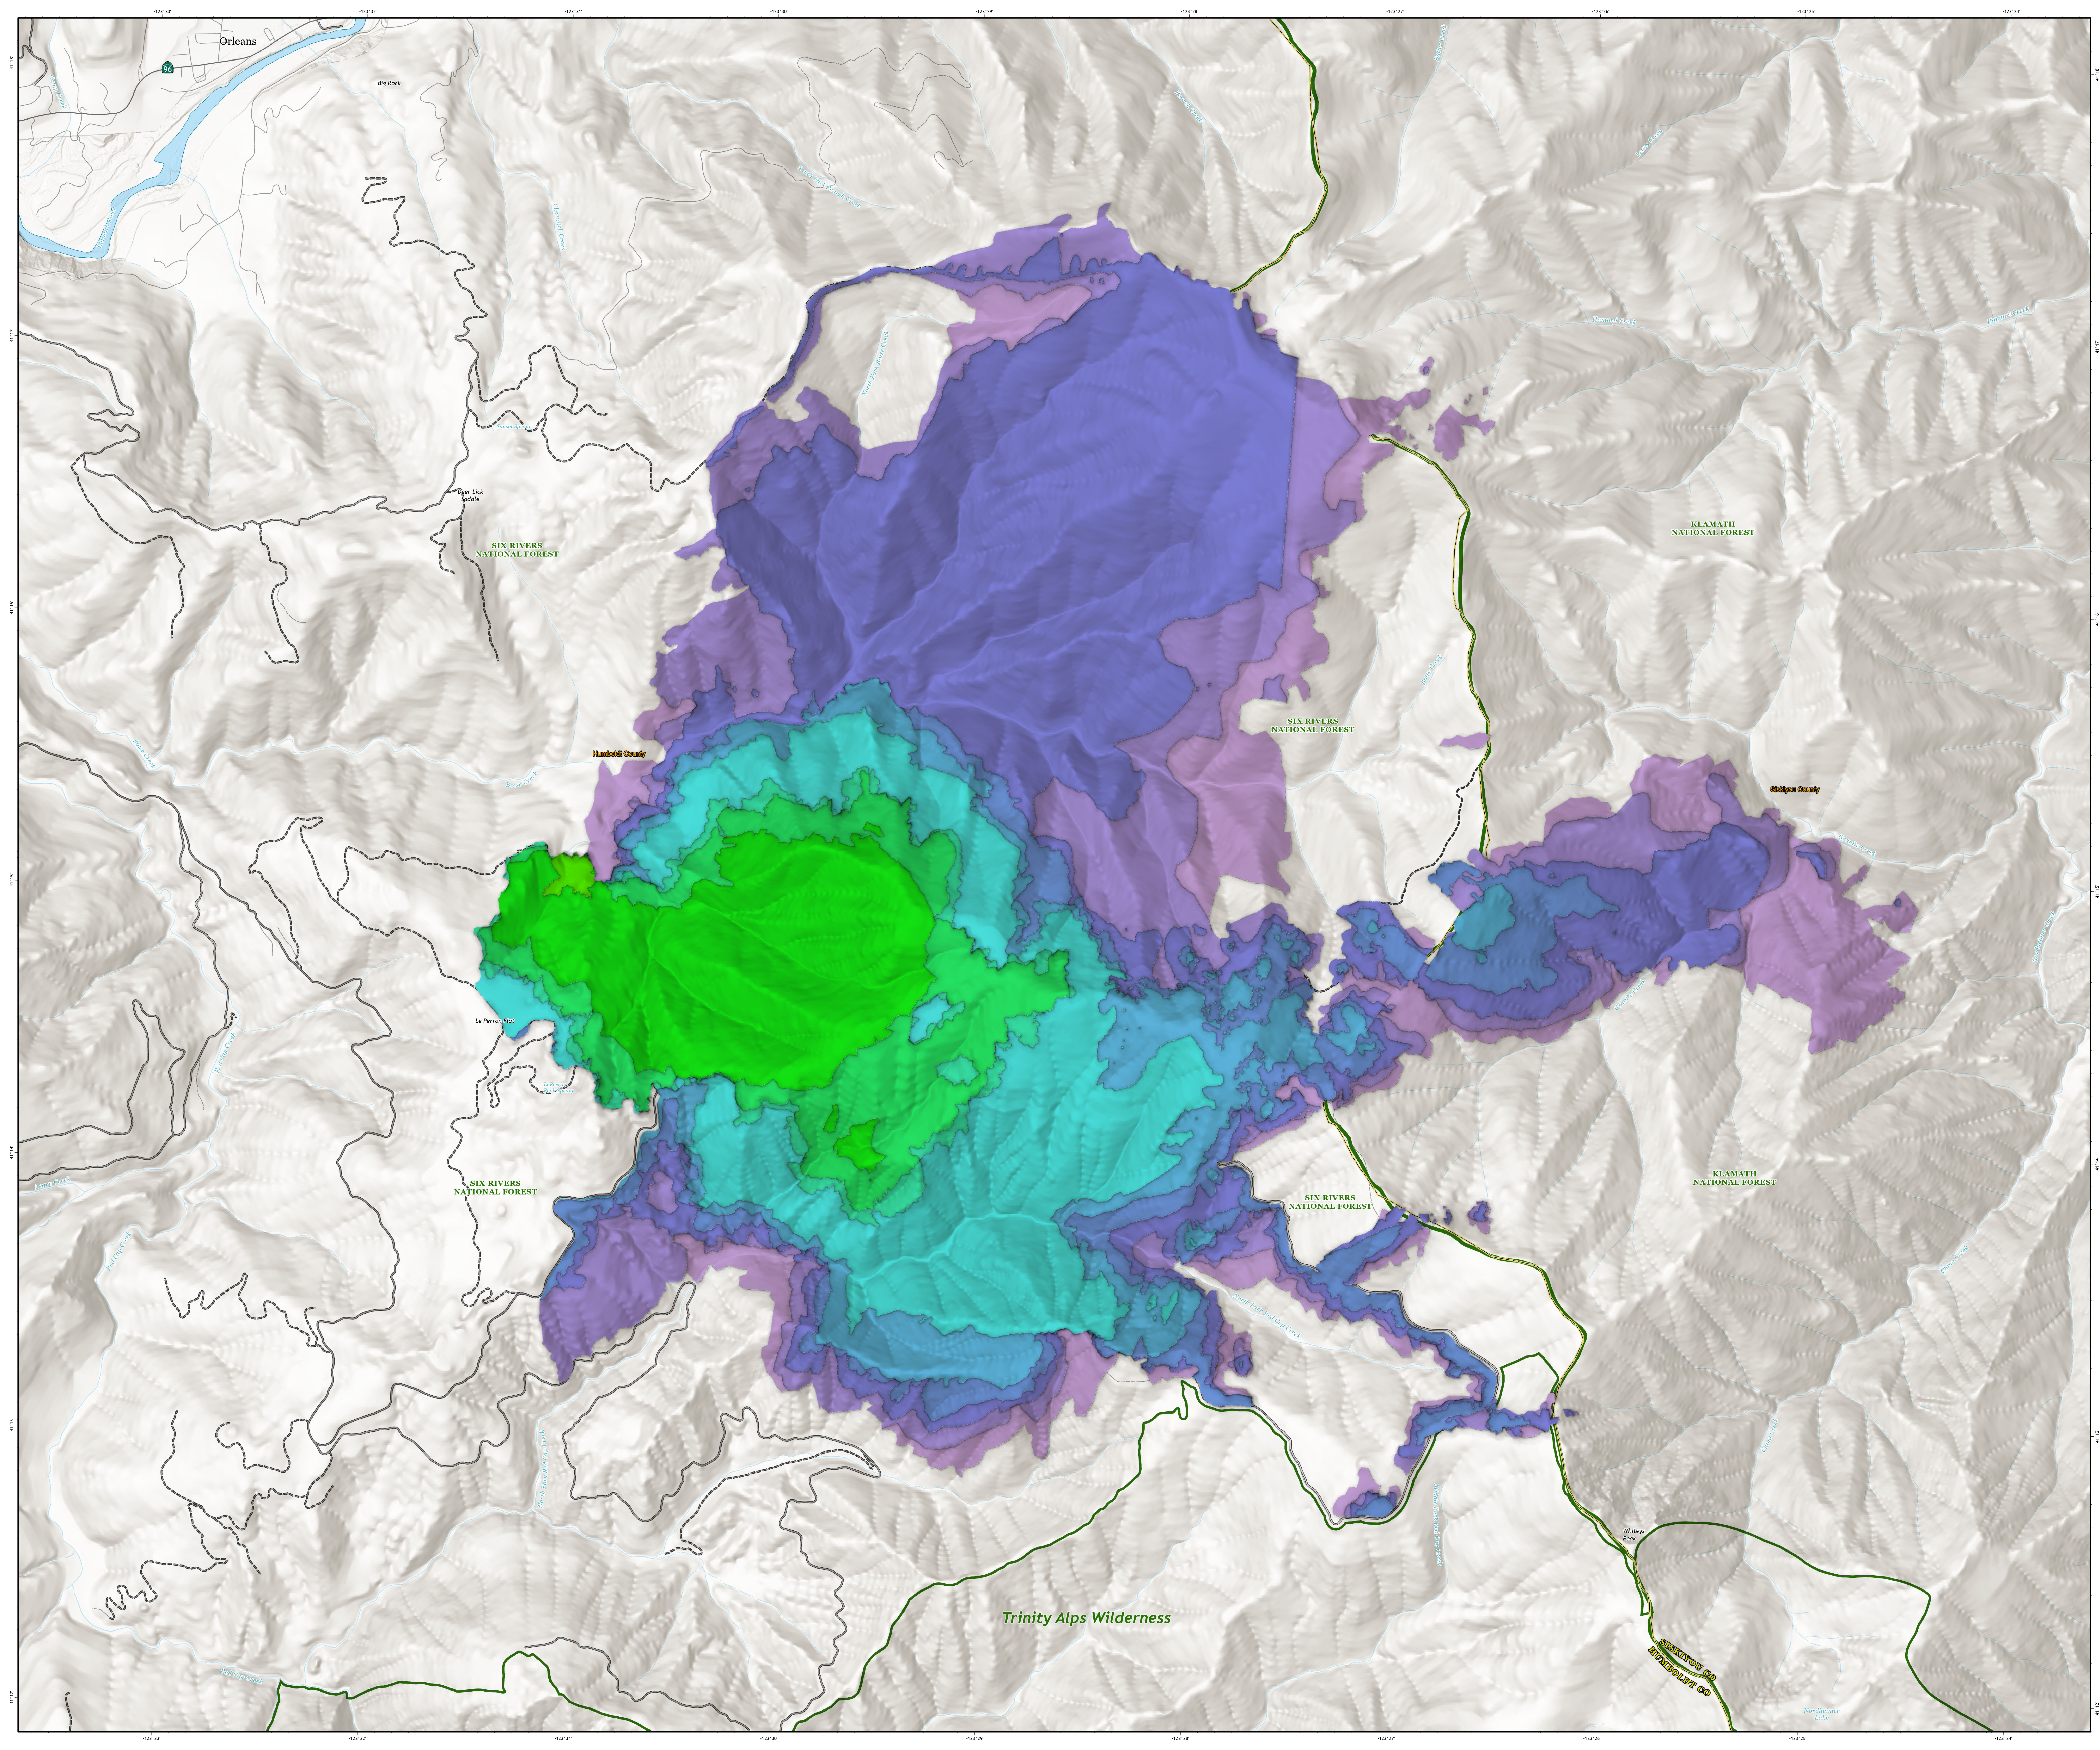

# Progression Map

August 15, 2024

## Boise Fire CA-SRF-000729

9,690 Acres

Acres from IR and GPS - August 15 | 00:32

0 1/4 1/2  
Miles

0 1/4 1/2 3/4 1  
Kilometers

1:13,000