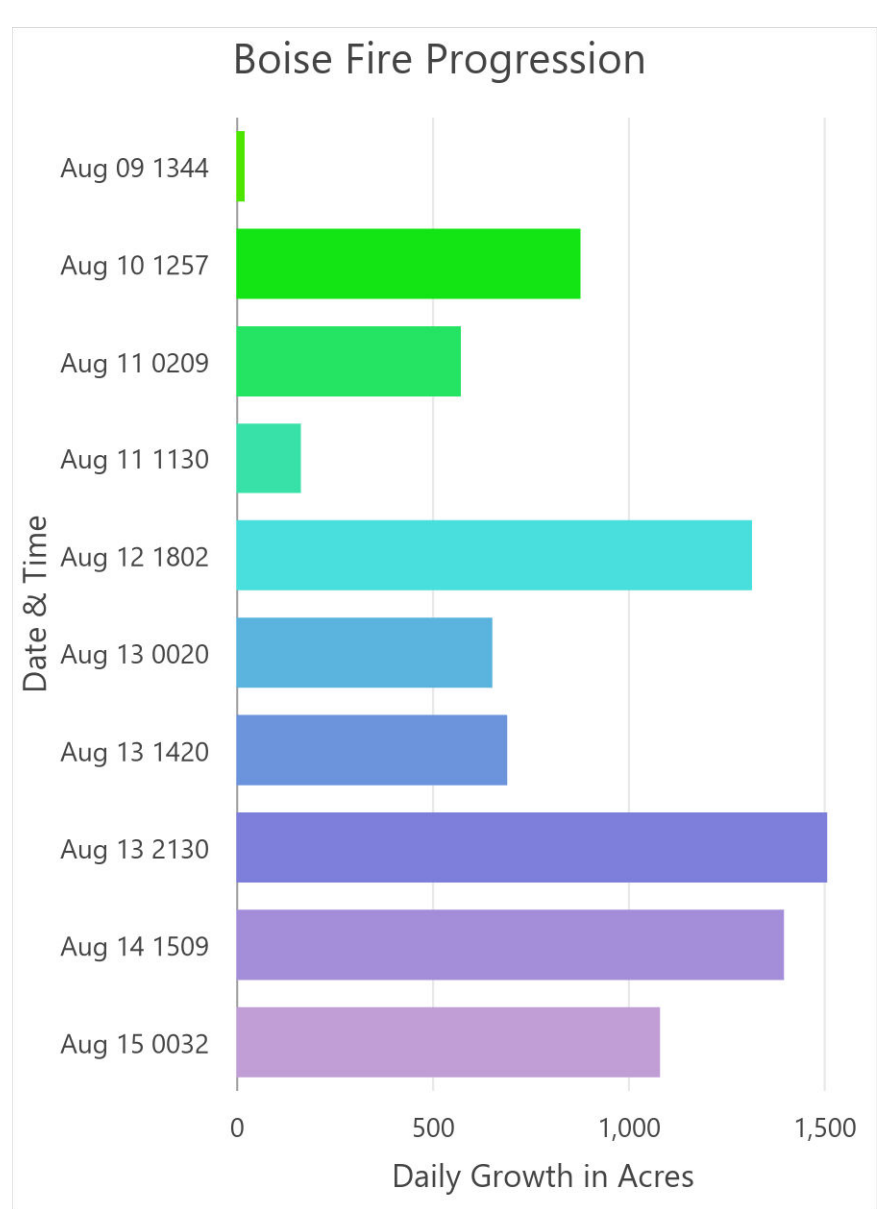

# Progression Map

August 15, 2024

## Boise Fire CA-SRF-000729

9,690 Acres

Acres from IR and GPS - August 15 | 00:32

0 1/4 1/2  
Miles

0 1/4 1/2 3/4 1  
Kilometers

1:13,000