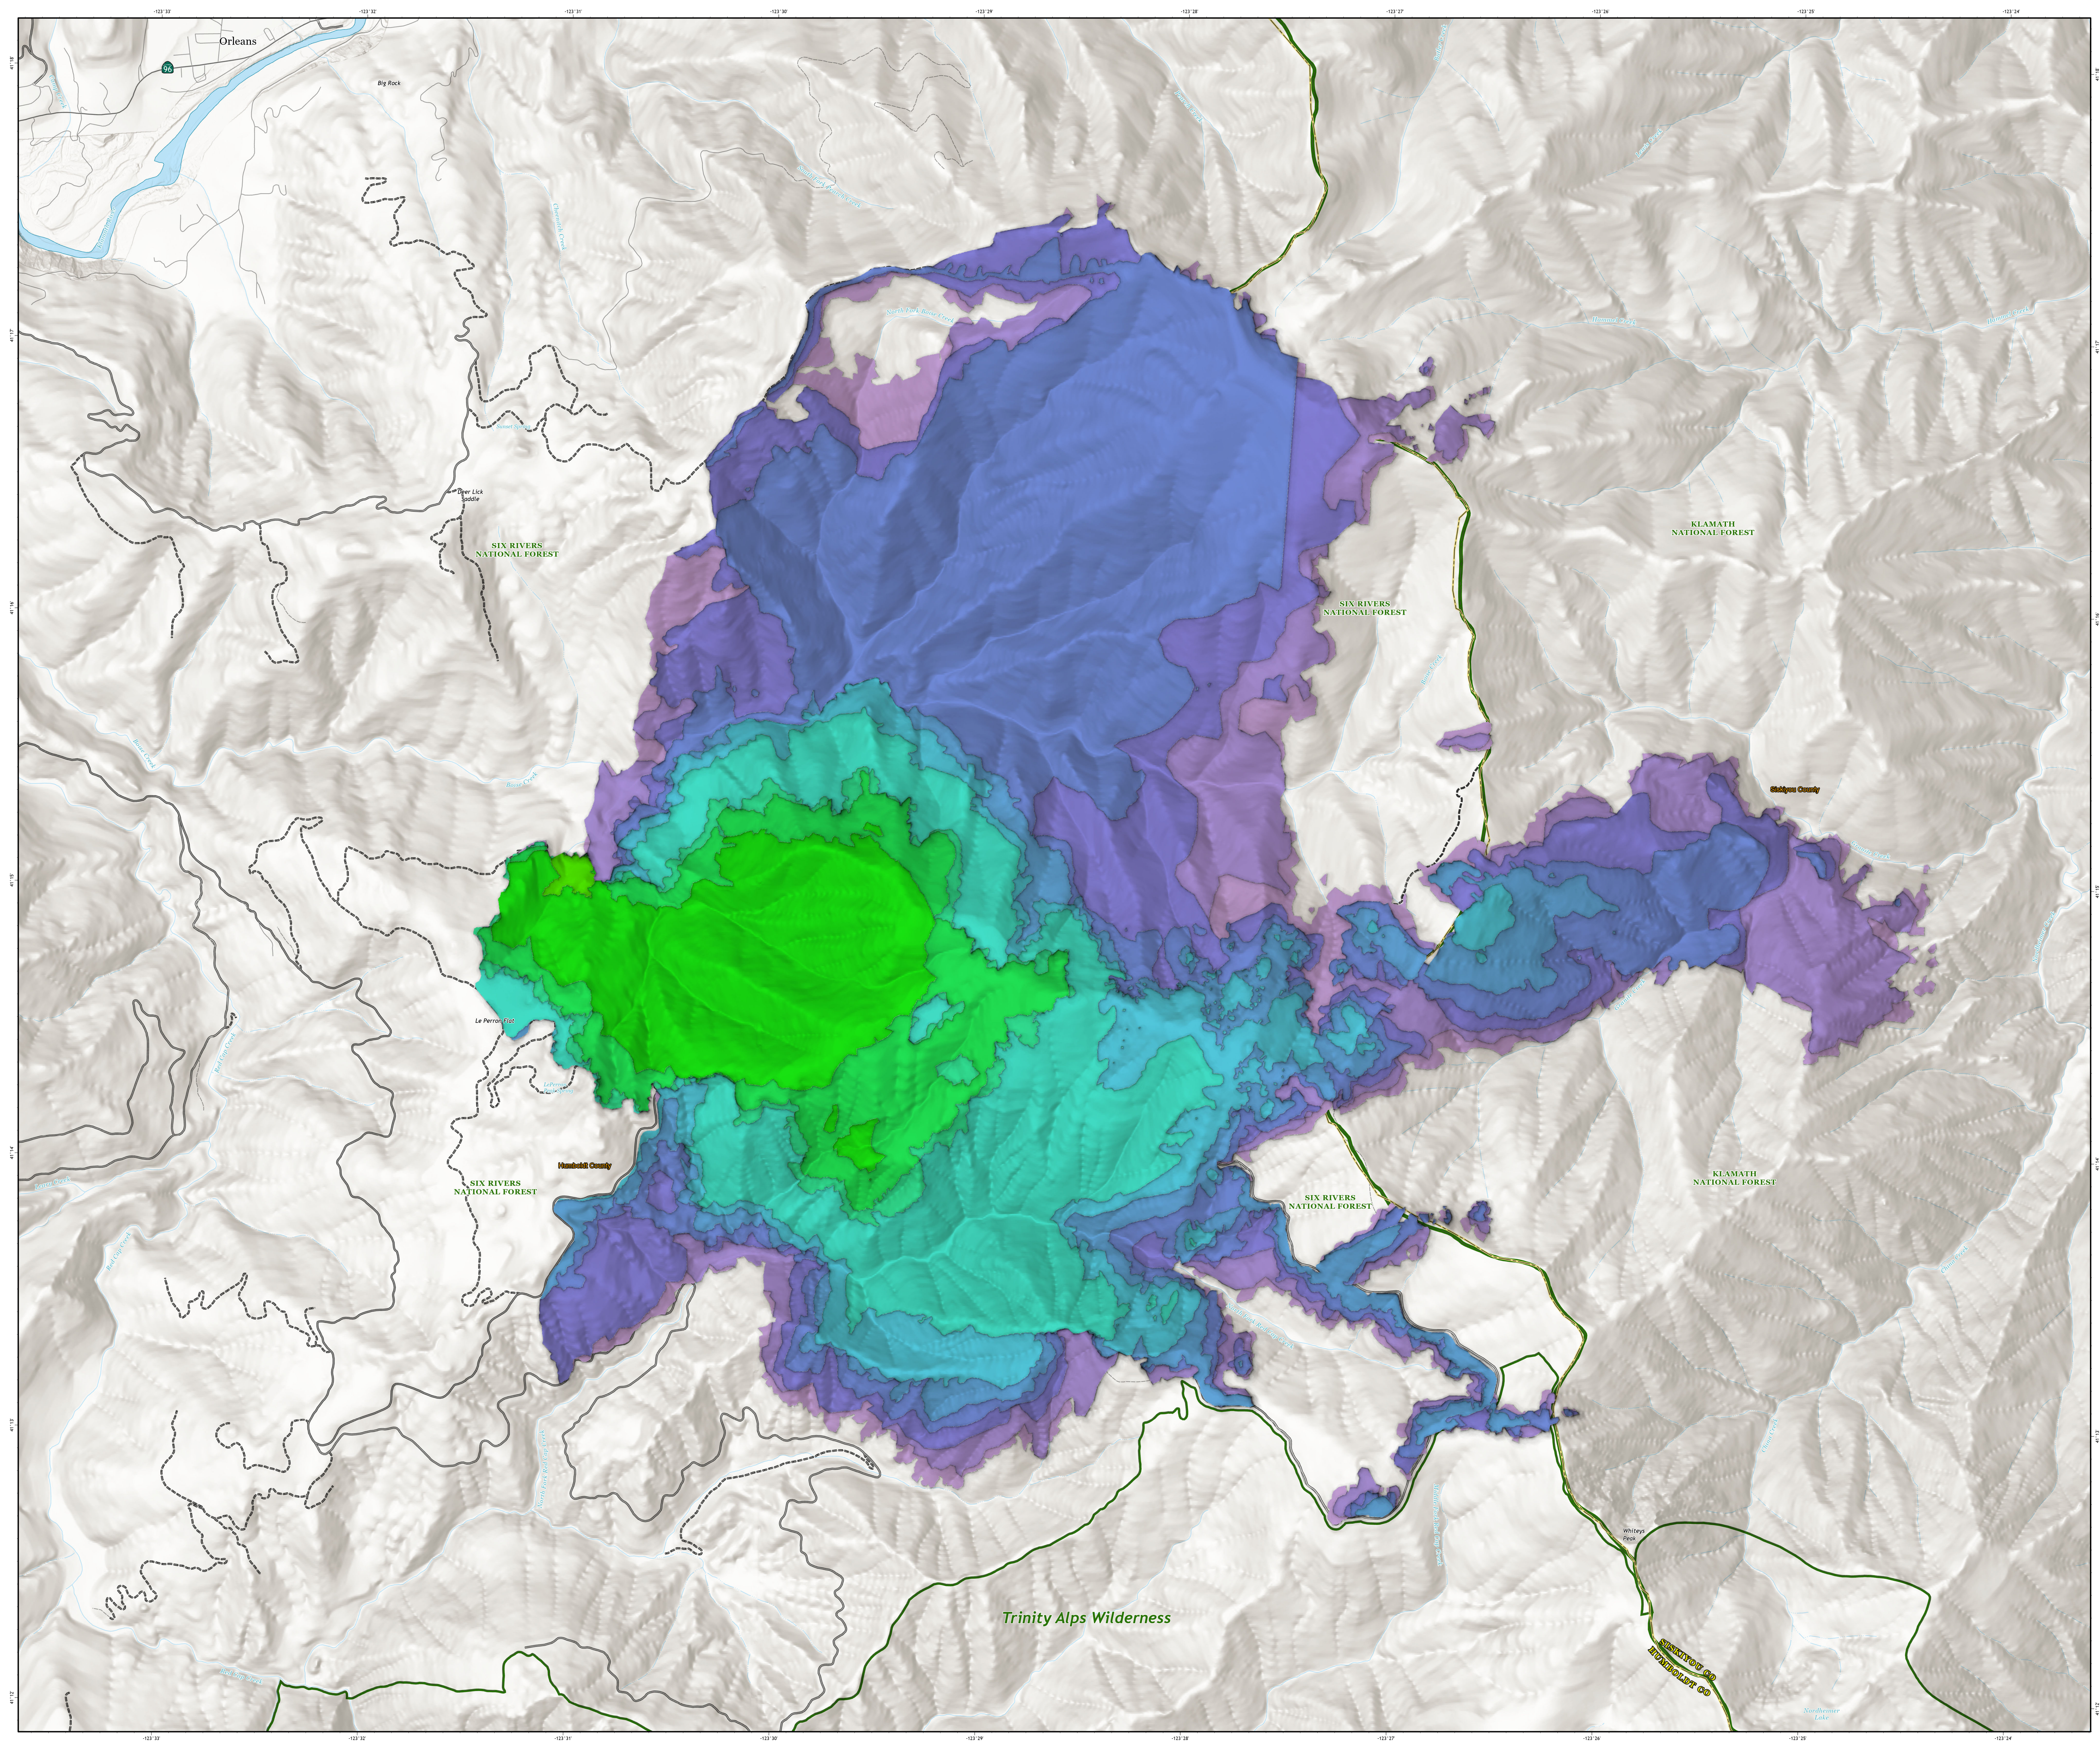

Progression Map

August 15, 2024

Boise Fire
CA-SRF-000729

10,205 Acres

Acres from IR and GPS - August 15 | 12:42

1:13,000
Map Exported: 8/15/2024 1:45
Datum: North American 1983