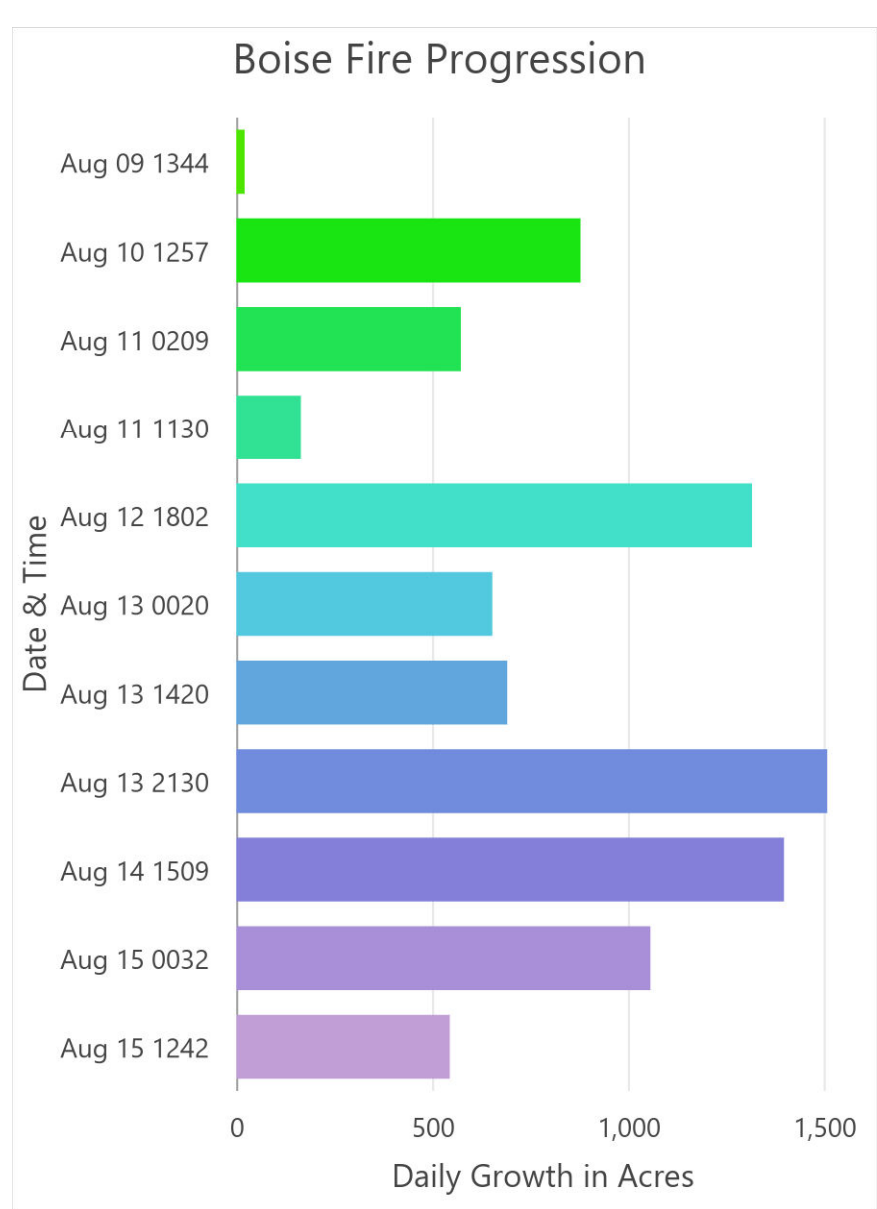

Progression Map

August 15, 2024

Boise Fire
CA-SRF-000729

10,205 Acres

Acres from IR and GPS - August 15 | 12:42

1:13,000
Map Exported: 8/15/2024 1:45
Datum: North American 1983