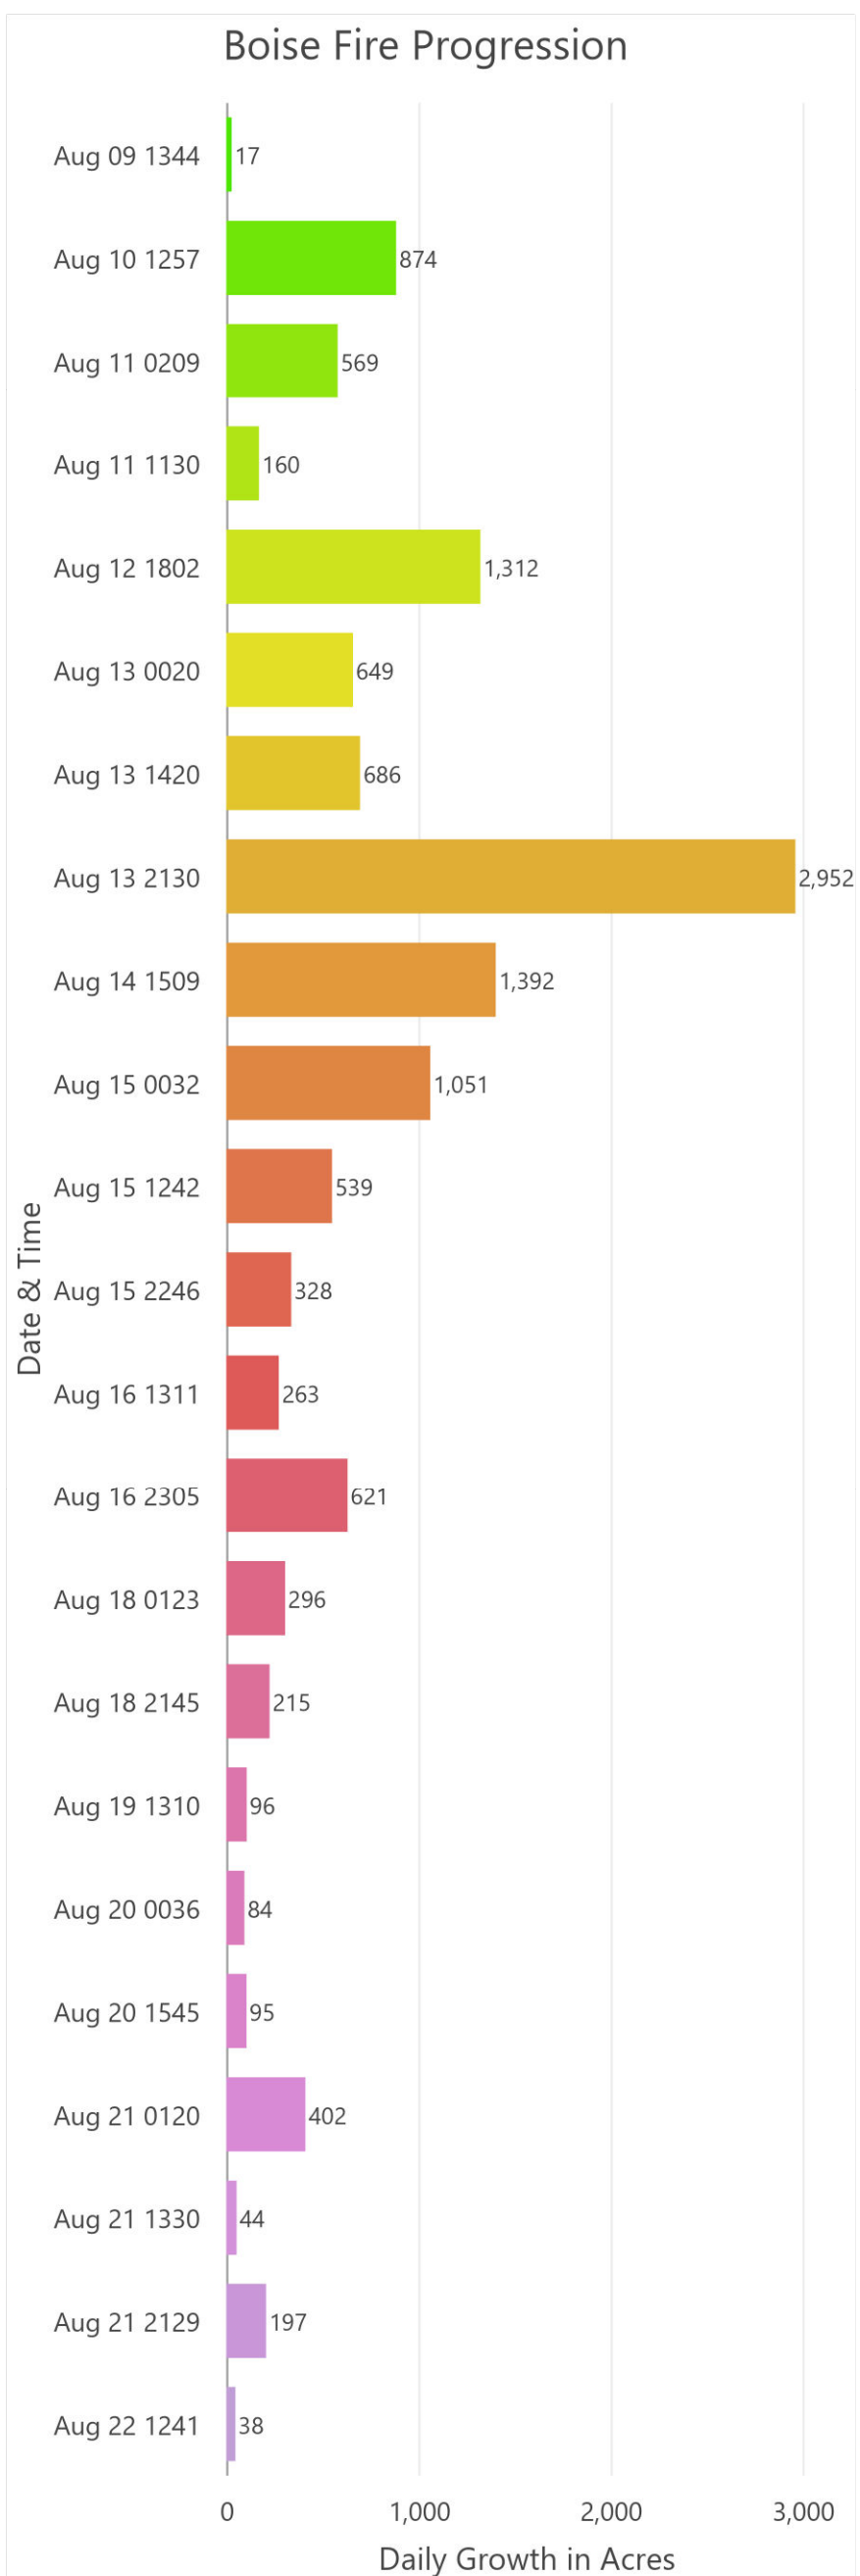

# Progression Map

August 23, 2024

## Boise Fire CA-SRF-000729

12,880 Acres

Acres from IR and GPS - August 22 | 12:41

0 1/4 1/2  
Miles

0 1/4 1/2 3/4 1  
Kilometers

1:14,000

Datum: North American 1983