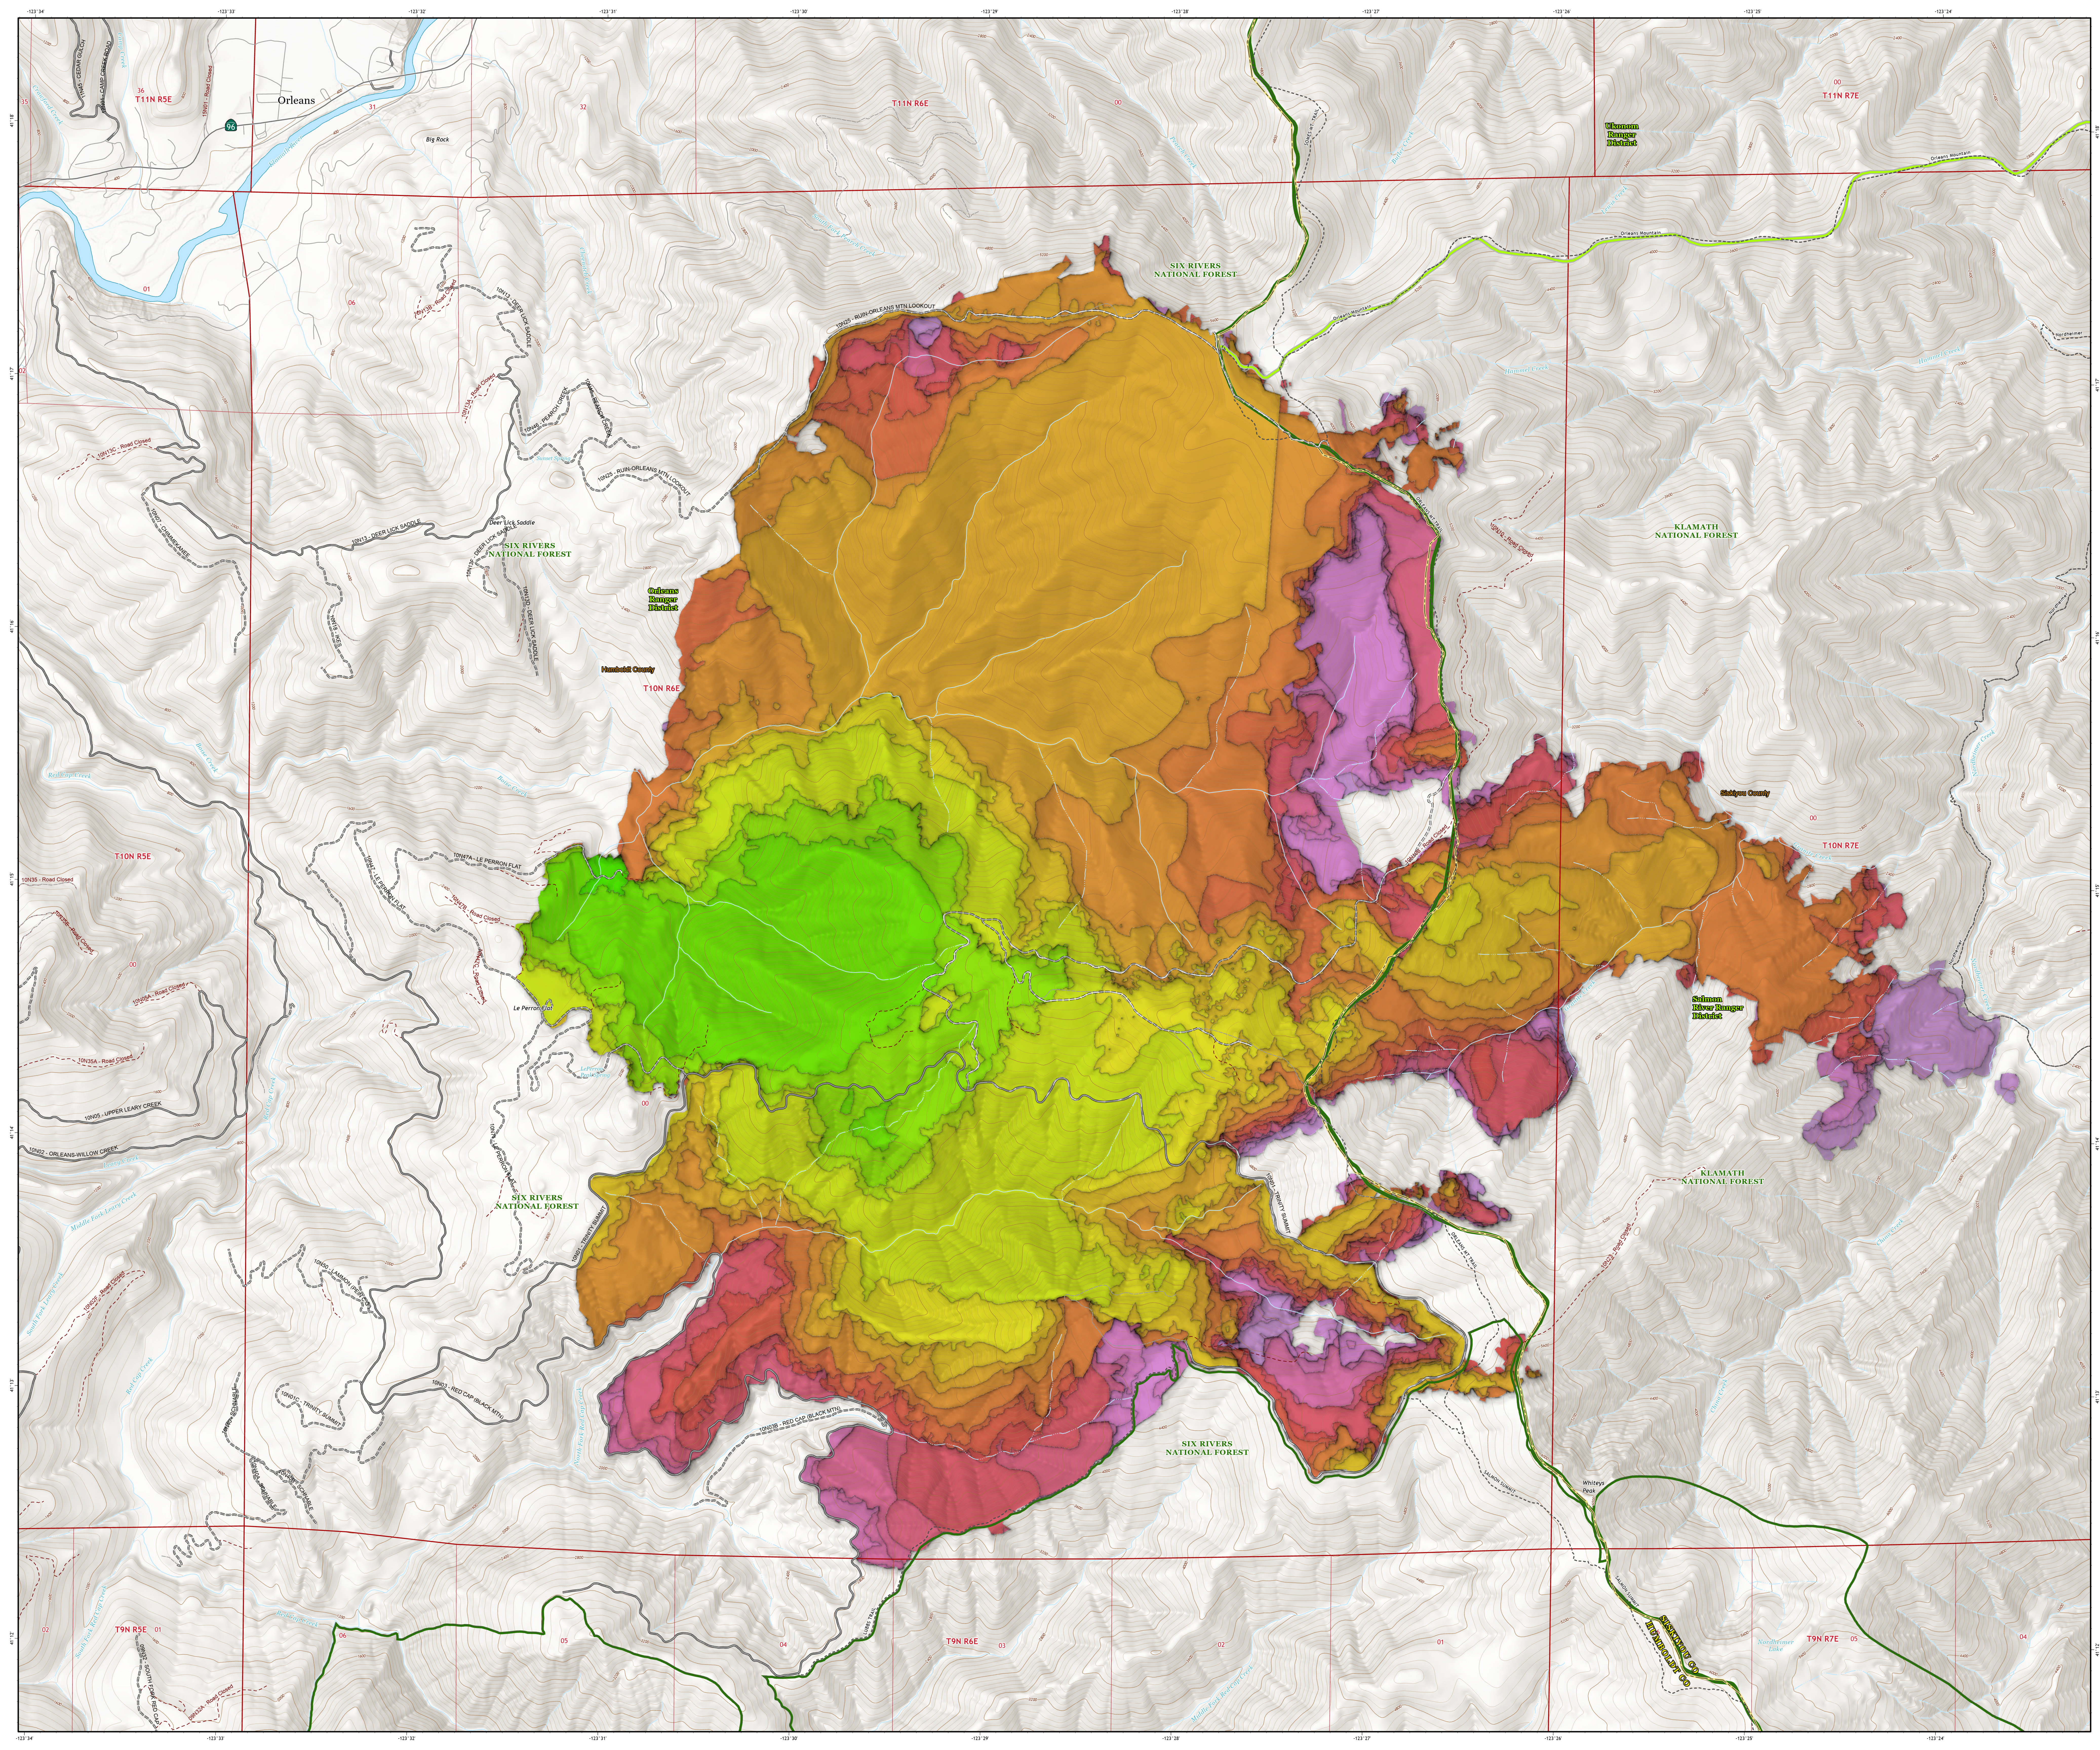

# Progression Map

August 23, 2024

## Boise Fire CA-SRF-000729

12,880 Acres

Acres from IR and GPS - August 22 | 12:41

0 1/4 1/2  
Miles

0 1/4 1/2 3/4 1  
Kilometers

1:14,000

Datum: North American 1983